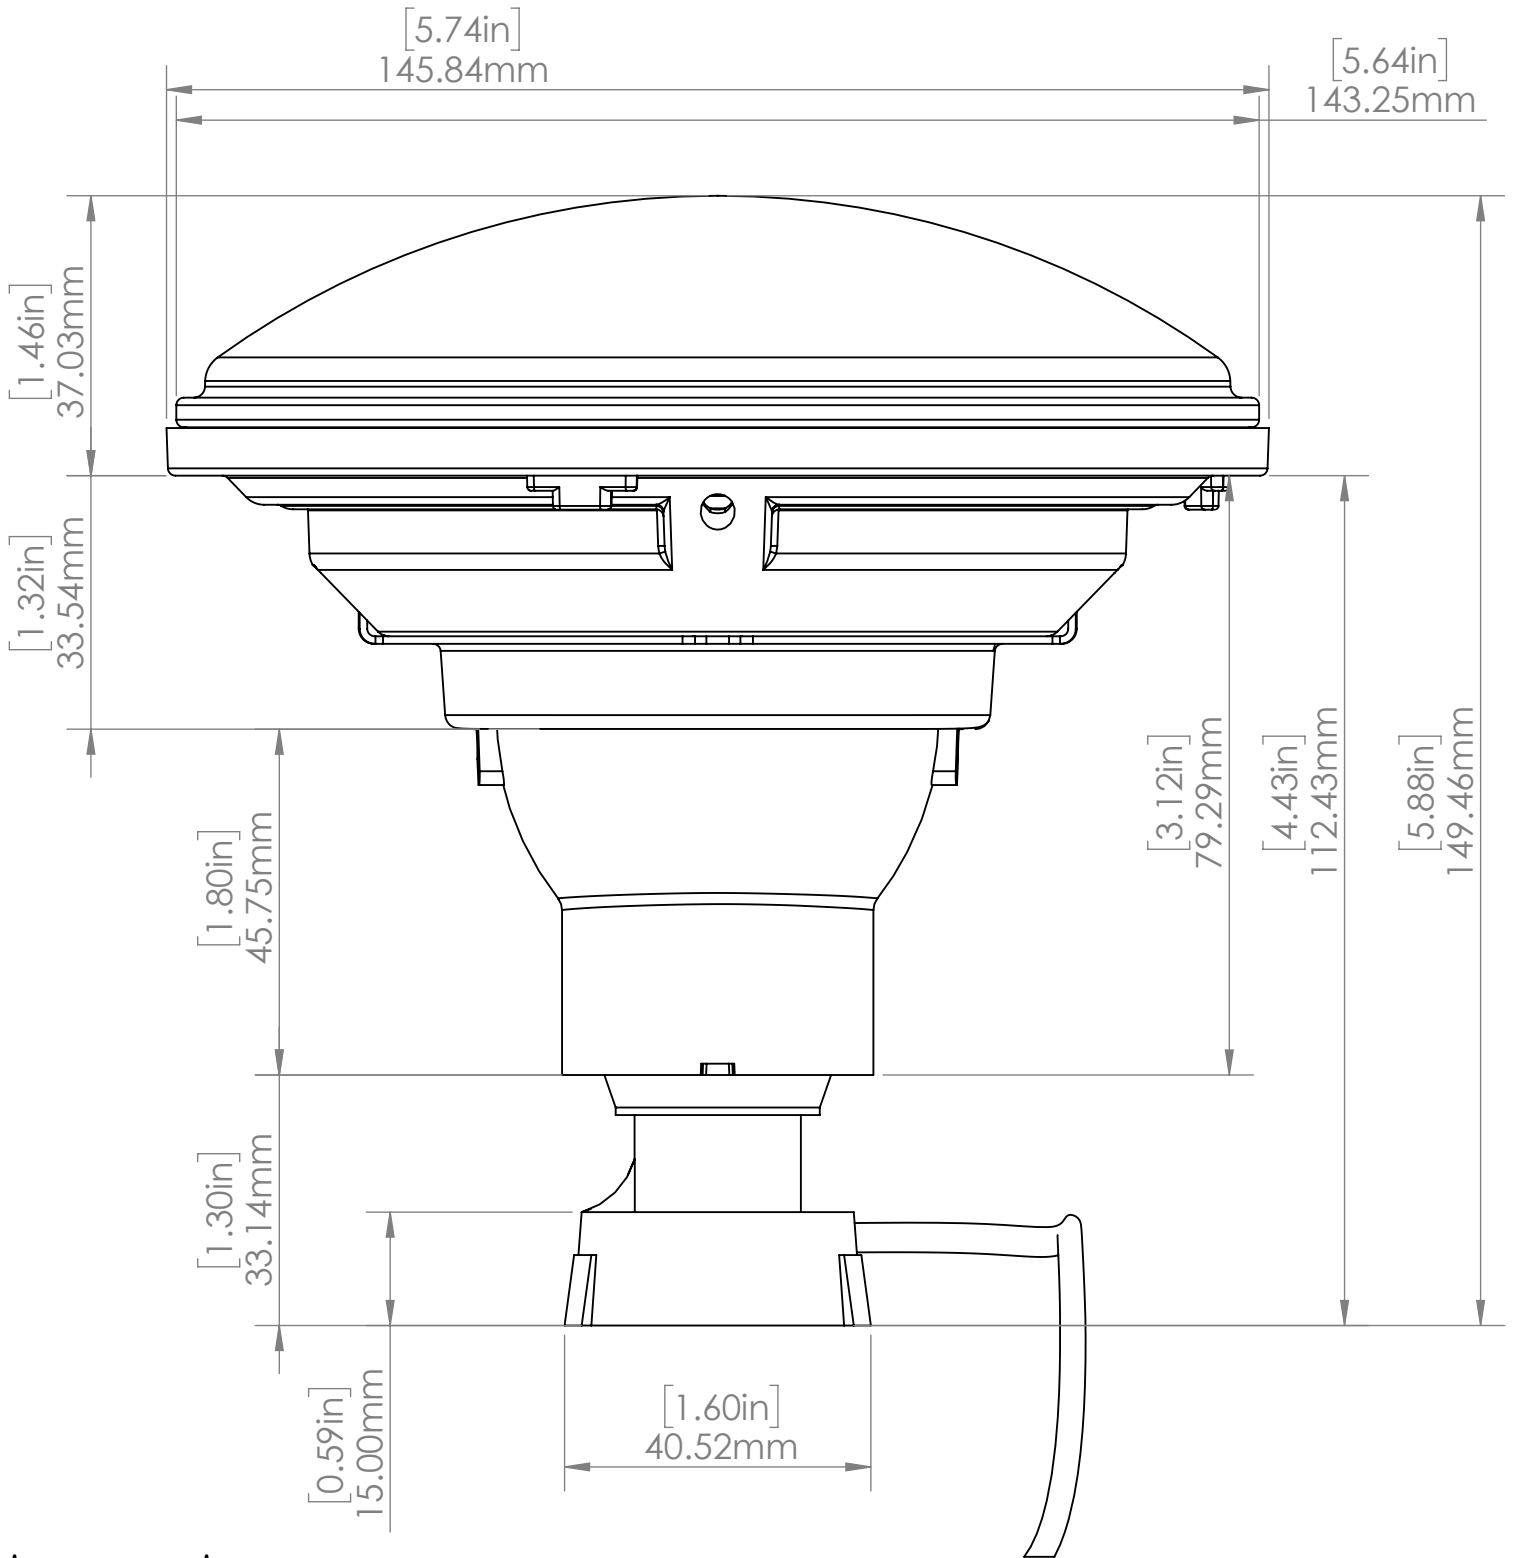

575 Headlights & Housing

with 13W Bulb

1:1 Scale

575 Headlights & Housing

with 30W Bulb

1:1 Scale