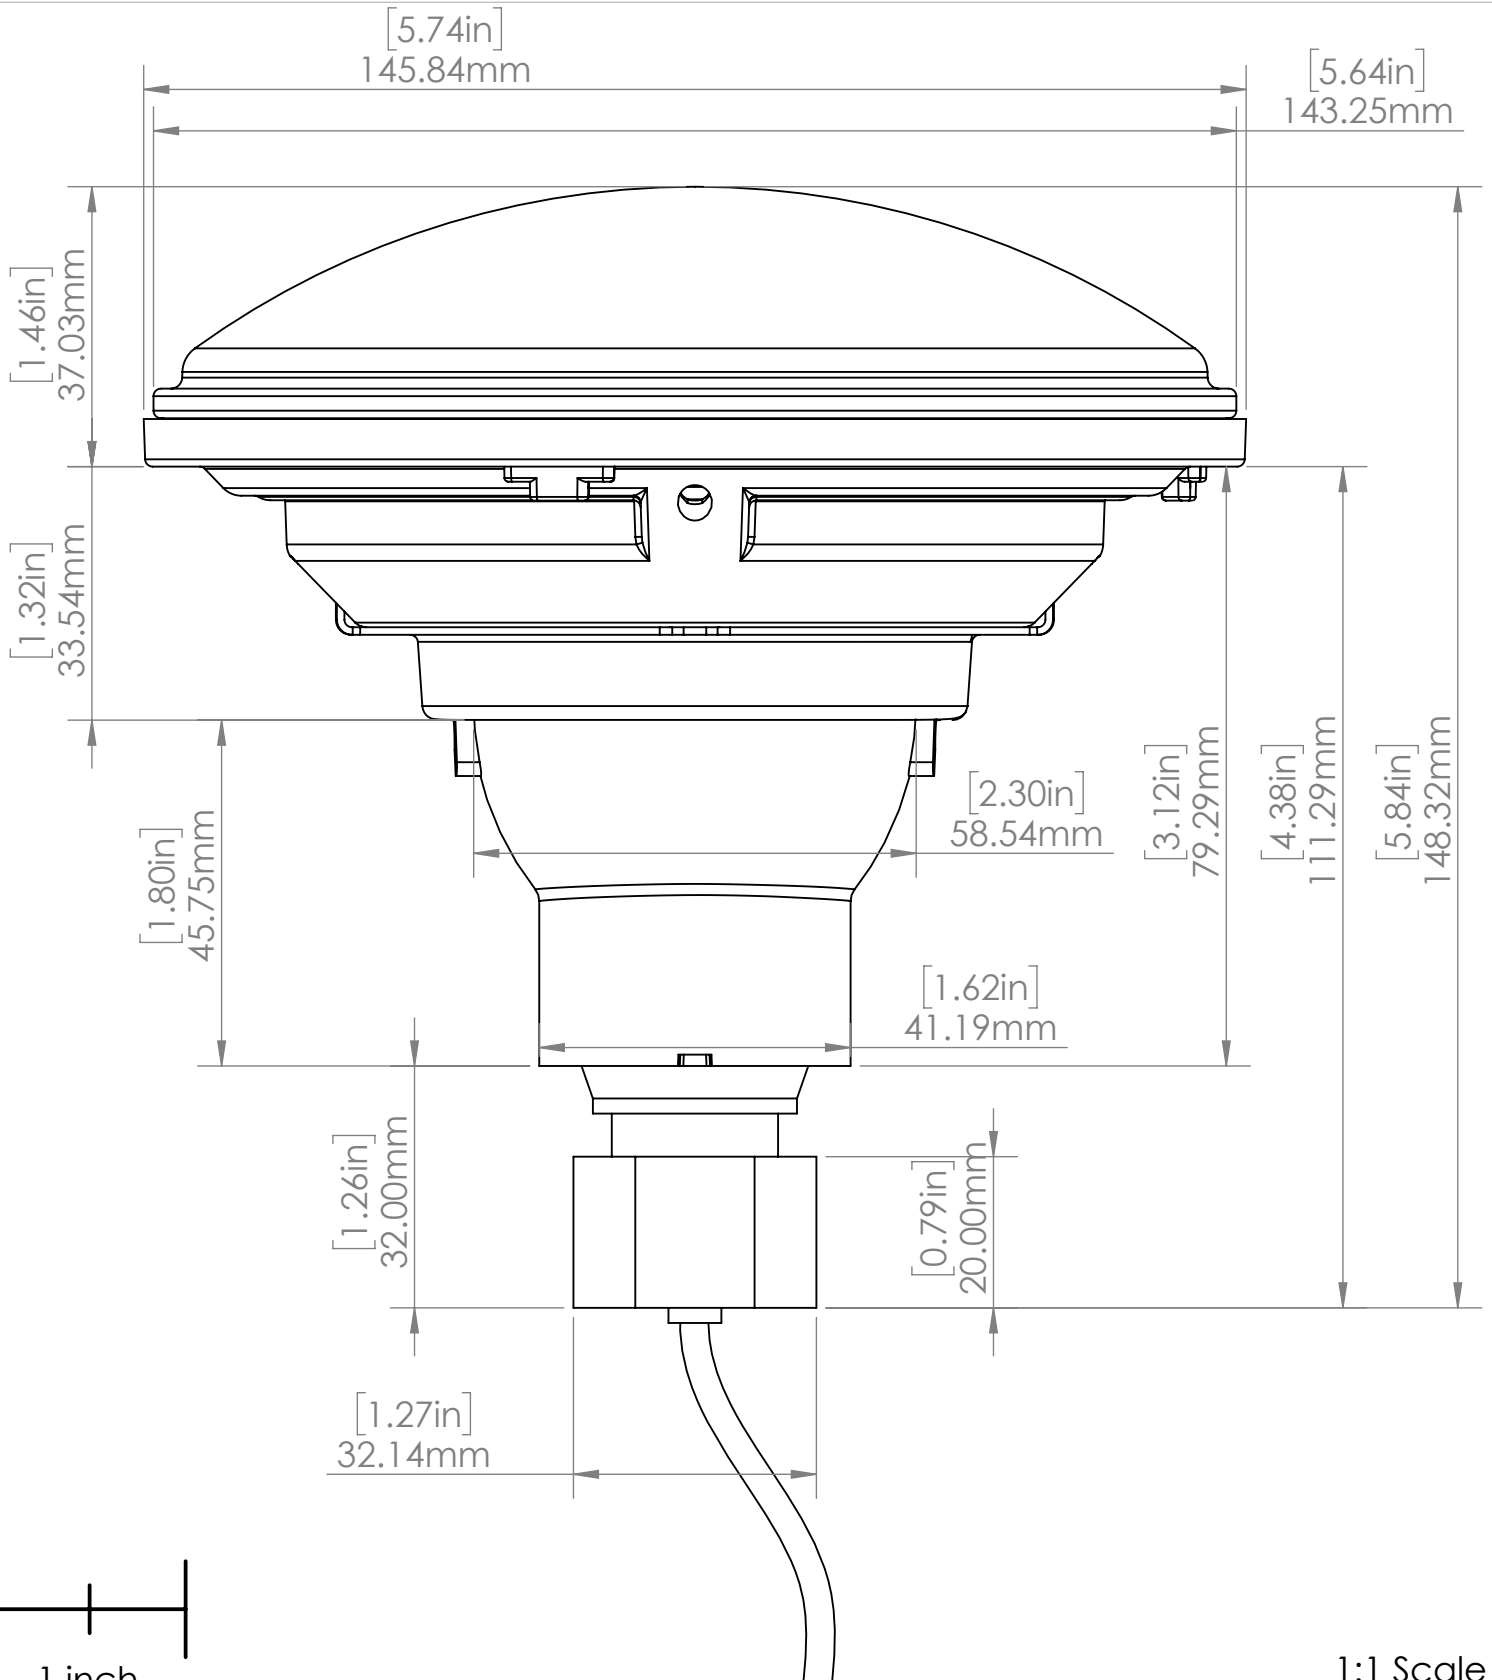

575 Headlights & Housing

with 13W Bulb

1:1 Scale

575 Headlights & Housing

with 30W Bulb

1:1 Scale