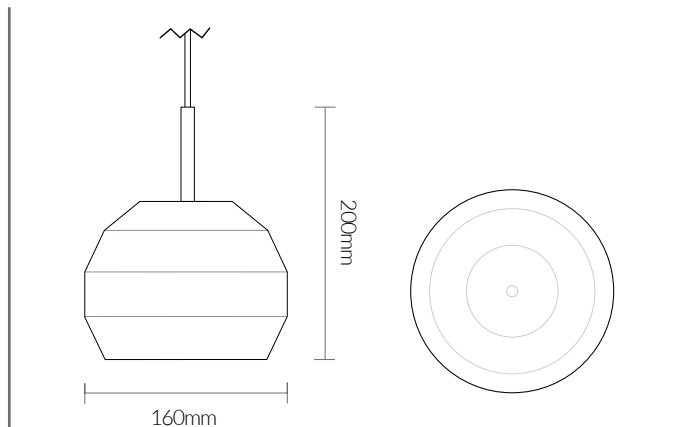

Image shows White / Grey Aluminium & Brass

Product Description

A neat, compact non-adjustable version of the Pitch Pendant which looks great hung in a row over a counter, in a cluster in a stairwell or as a single drop bedside pendant. Available in a range of neutrals as well as solid brushed brass which provides a warm, soft glow.

Overall Dimensions (mm)

Pendant and Cable Colours

Brushed brass / black fabric

Grey aluminium / grey fabric

Black aluminium / black fabric

White aluminium / white fabric

Bulb E27 LED (Not Included)

RRP (GBP)