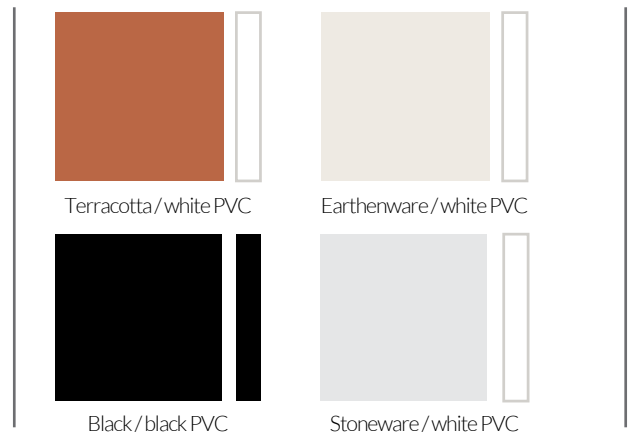

Pendant and Cable Colours

Bulb

GU10LED (Included)

RRP (GBP)

Weight

1.43 kg

Cable Length

2m PVC with inline switch

Plug

CE listed | EU/UK

Packaging

Heavy-weight corrugated cardboard

All colours

£220.00