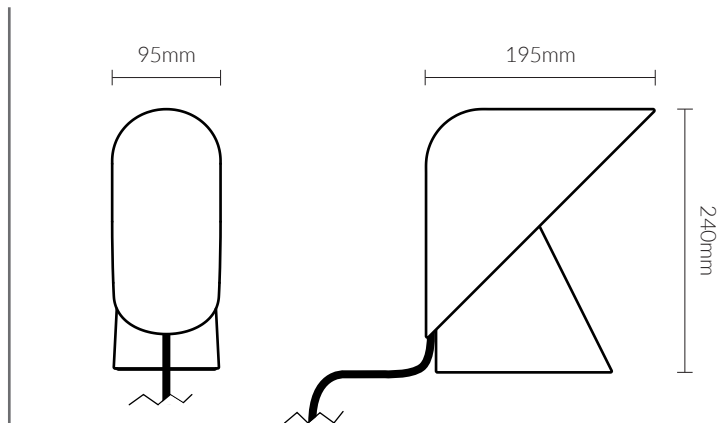

Image shows Earthenware & Terracotta

Product Description

The K Lamp consists of two parts – a shade that acts as a diffuser and a base that houses the lamp. Two solid ceramic forms interact to create a single, striking silhouette. The glazed inner shade gently reflects light into the room. This lamp is handmade and assembled in Stoke-on-Trent, UK, a world renowned area synonymous with exceptional ceramic quality.

Product Type Table Light

Materials Ceramic

Fittings EU/UK Plug

Colour Terracotta, Earthenware, Stoneware, Black

Cleaning Instructions

Wipe clean with a slightly damp cloth. Do not use detergent. Leave to dry in a warm, dry place.

Overall Dimensions (mm)

Pendant and Cable Colours

Bulb

GU10LED (Included)

RRP (GBP)

Weight

1.43 kg

Cable Length