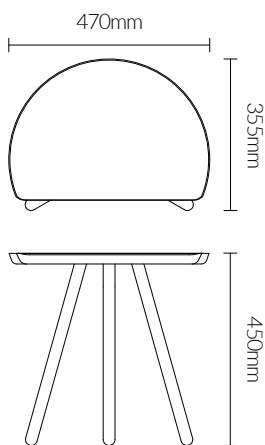

### Product Description

The Eclipse Table is an iconic side table with a subtle defining feature. The inset wooden top can be rotated 180 degrees to create a large surface, exposing a tray like recess. When kept in its most compact form, the table rests neatly against a wall, bed or sofa creating a reduced footprint. The Eclipse Table is available in range of colours, with either ash or oak tops.

**Product Type** Side Table

**Materials** Aluminium/Oak/Ash

**Fittings** -

**Colour** Oak/Black, Ash/White, Black, White, Yellow, Blue

### Overall Dimensions (mm)