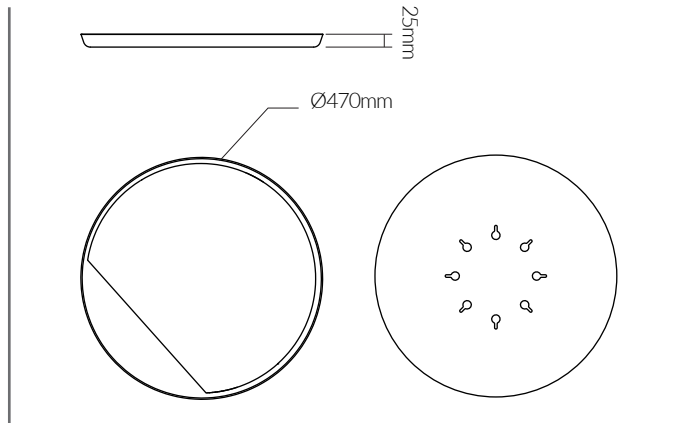

### Product Description

The Eclipse Mirror is designed to complement its sister product, the Eclipse Table. The bold form can be used as a feature piece or to complement a range of different interior styles. The versatile mirror can be hung in any orientation to suit its setting.

### Overall Dimensions (mm)