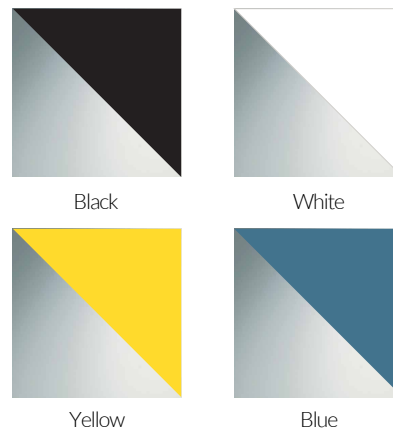

Colours & Finishes

Weight 2.6 kg

Packaging Heavy-weight corrugated cardboard

RRP (GBP)

All colours £180.00