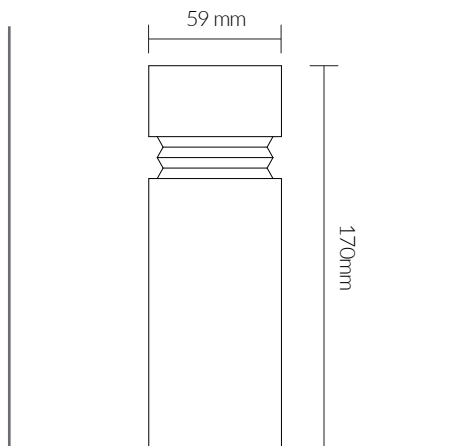

Image shows Ash/ White & Ash/Black

Product Description

The Bellow Grinder is a simple salt or pepper mill with a strong form and a crisp design detail. The hand turned product makes use of a simple concertina effect to separate the grinder from the base of the mill. The mills are manufactured in ash with either a black or white stained centre.

Overall Dimensions (mm)

Opening the Grinder

Pull top firmly

Changing the Ground Size

Clockwise fine /
Anticlockwise coarse

Colours & Finishes

Ash / Black

Ash / White