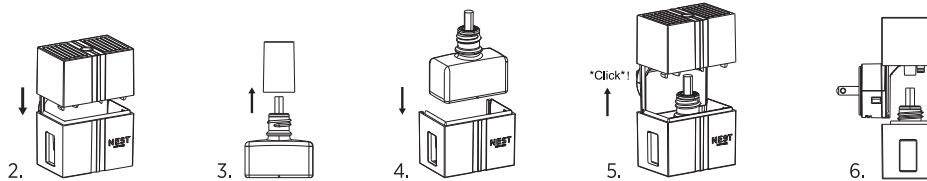

CONFORMS TO UL STD. 283 | CERT.TO CSA STD.C22.2 NO.64

FOR USE ONLY WITH NEST NEW YORK REFILL.

INSTALLATION & OPERATING INSTRUCTIONS:

1. Remove all packaging before use.
2. Remove the lower cover of the NEST New York Wall Diffuser.
3. Holding the refill upright, remove the bottle cap.
4. Keeping the refill upright, insert it into the lower cover of the NEST New York Wall Diffuser.
5. Install the lower cover with the refill in place into the upper cover of the NEST New York Wall Diffuser, making sure the slide on the upper cover is aligned with the slots on the lower cover. When the covers snap into place, you will hear a "click", and the unit is ready for use.
6. Plug the unit into a standard, functioning 120V AC electrical outlet.
7. Always insert the NEST New York Wall Diffuser upright into outlets. Do not use sideways or upside down, as the fragrance oil will spill. If necessary, you can rotate plug blades so that the unit can be installed upright.
8. Make sure nothing is within 12 inches above the NEST New York Wall Diffuser.
9. When replacing the NEST New York Wall Diffuser Refill, carefully unplug the unit from the outlet and allow it to cool before proceeding. Holding the unit upright, pull down gently on the lower cover to release it from the upper cover. Dispose of the empty refill properly. Replace with a new NEST New York Wall Diffuser Refill.