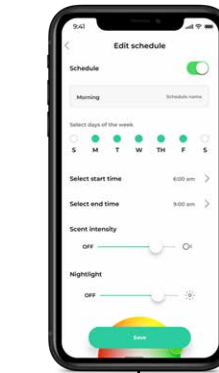

GETTING STARTED

1. Download and launch the Pura app
2. Create an account and follow the app onboarding steps
3. Enjoy your Pura!

For a more detailed onboarding, refer to user manual in diffuser box or visit help.trypura.com

ENJOY NEST NEW YORK FRAGRANCES ON DEMAND

Swap Between Fragrances

Adjust Scent Intensity

Customize Schedules

Control the Nightlight

TIPS & TRICKS

- Device holds two fragrances. They can be the same or different!
- Magnetic lid easily removes to replace fragrances and cleans easily with a damp towel.
- Reset button, hold down for 5 seconds to reset your device. For a factory (hard) reset see FAQ page.
- Rotate the plug on the back of the device to fit a horizontal outlet.
- Smart nightlight, you can choose ambient light sensing and any color!
- Independently control your ambient nightlight and your fragrances.