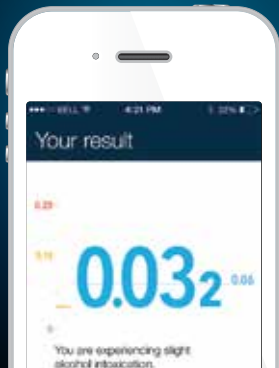

WIRED

CAR DRIVEN

BACtrack[®]

300 Broadway Street, Suite 26
San Francisco, CA 94133 USA
1.877.334.6876 • info@bactrack.com
www.bactrack.com/mobile

Get more out of every test.

BACtrack Mobile makes it easy to be smart about drinking. Test, track, and learn about your BAC results to gain a better understanding of how alcohol affects you.

Test

Blow into the BACtrack Mobile Smartphone Breathalyzer and your estimated Blood Alcohol Content (BAC) results are transmitted wirelessly via Bluetooth® to your iOS or Android device.

Track

Track your BAC over time, and track what you drank and where. Log drinks and attach a note or photo to your BAC result.