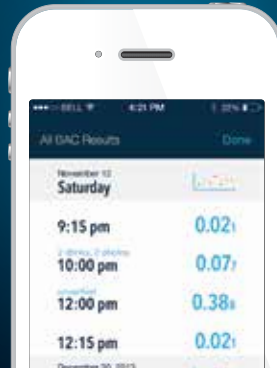

KEY FEATURES

- Quickly and accurately estimates Blood Alcohol Content (BAC).
- Police-grade Xtend[®] Fuel Cell Sensor Technology offers precision accuracy and consistent results.
- Wirelessly connects to your iOS or Android device via Bluetooth[®].
- With the free BACtrack app, save, track, and optionally share your BAC results; add a note or photo to your results.
- With ZeroLine[®], get an estimate of when your BAC will return to 0.00%.

WIRED

CAR DRIVEN

BACtrack[®]

300 Broadway Street, Suite 26
San Francisco, CA 94133 USA
1.877.334.6876 • info@bactrack.com
www.bactrack.com/mobile

Get more out of every test.

BACtrack Mobile makes it easy to be smart about drinking. Test, track, and learn about your BAC results to gain a better understanding of how alcohol affects you.

Test

Blow into the BACtrack Mobile Smartphone Breathalyzer and your estimated Blood Alcohol Content (BAC) results are transmitted wirelessly via Bluetooth® to your iOS or Android device.

Track

Track your BAC over time, and track what you drank and where. Log drinks and attach a note or photo to your BAC result.

Learn

Gain insight about your drinking habits. With each test, guess your BAC and see how it compares to your result, and with ZeroLine®, get an estimate of when your BAC will return to 0.00%.

PRODUCT SPECIFICATIONS