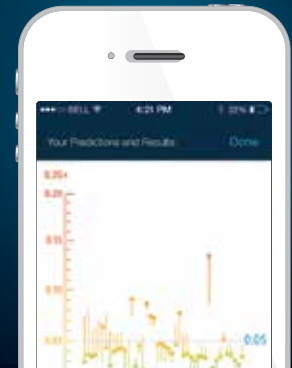

WIRED

CAR DRIVEN

BACtrack[®]

300 Broadway Street, Suite 26
San Francisco, CA 94133 USA
1.877.334.6876 • info@bactrack.com
www.bactrack.com/mobile

Get more out of every test.

BACtrack Mobile makes it easy to be smart about drinking. Test, track, and learn about your BAC results to gain a better understanding of how alcohol affects you.

Test

Blow into the BACtrack Mobile Smartphone Breathalyzer and your estimated Blood Alcohol Content (BAC) results are transmitted wirelessly via Bluetooth® to your iOS or Android device.

Track

Track your BAC over time, and track what you drank and where. Log drinks and attach a note or photo to your BAC result.

Learn

Gain insight about your drinking habits. With each test, guess your BAC and see how it compares to your result, and with ZeroLine®, get an estimate of when your BAC will return to 0.00%.

PRODUCT SPECIFICATIONS