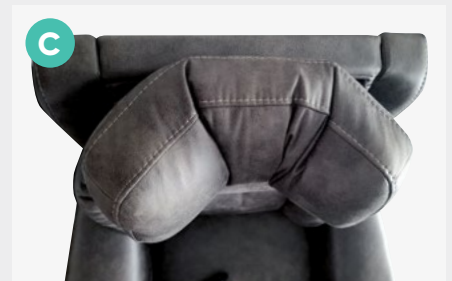

Shiatsu Massage - choose from three pressure levels (B) with the Shiatsu massage function. The benefits of massage are widely known, such as reducing stress and pain and improving sleep, immunity, circulation, flexibility, and overall well-being.

Heated Seat - heated seats are known to reduce stress, relieve pain, improve circulation, and increase comfort. Choose from 3 individual seat heat settings (B).

Lift and Tilt Function - ensure that entering and exiting the chair can be completed safely- and offload additional weight-bearing pressure.

Individual Posture Supports - with five powerful individual motors for independent adjustment of the head, back, lumbar, foot, and tilt (zero gravity) function.

Soft-Touch Controller - many recliner functions are easily operated and managed via the soft-touch controller. Massage and heated seat features are managed via the hidden control panel located in the armrest. The controller also includes a USB port.

Wireless Phone Charger - keep your phone charged and within reach for easy access (B).

Drinks Cup holder - the hidden drinks cup holder makes hydration simple (A).

Premium Fabric - the ultra-durable seating material is designed for individual comfort, product longevity, and easy-to-clean characteristics.

Airline Head Support - Increased head and neck support with airline style head support feature (C)

General conditions that Alivio Lift Recliners may assist with:

Kyphosis

Lordosis

Arthritis

Functionality

Customer Feedback:

I came over to your shop yesterday to try out the latest chair to hit Australia and wow what a chair! There is nothing in your shop the comes close and I've tried them all. Having a fused neck, arthritis and just had two lower back surgeries I am needing support while sitting. I could never get a chair to support my lower back and neck until now because of the electric adjustable lumbar support and electric adjustable head rest. Gone are the days of trying to use pillows to get the support which could never be achieved. Even the way the chair lifts you has improved as you don't feel like you are going to land on your face.

Therapist Feedback:

I feel this would have a good application for kyphosed clients and offer adjustability not in the typical lift chairs ranges on offer. The contoured seat base is also a good feature, to assist with lower limb and pelvic positioning, acting as a lateral thigh guide to a degree. Although often client with a higher or more complex seating needs may not be the best candidate for the standard lift chairs ranges, these will be welcome additions to provide low to moderate seating support and correction which I think will be beneficial.

SPECIFICATIONS

Description	Fabric Name	Overall Depth	Overall Width	Overall Height	Seat Depth	Seat Width	Seat Height	Product Weight	Max User Weight	Brand
Donatello Plus KA554-PL	Canyon Steel	1060mm	1010mm	1090mm	530mm	550mm	495mm	79kg	158kg	Alivio

Please contact customerservice@kcare.com.au to find out more information on specific models in each range.
www.kcare.com.au