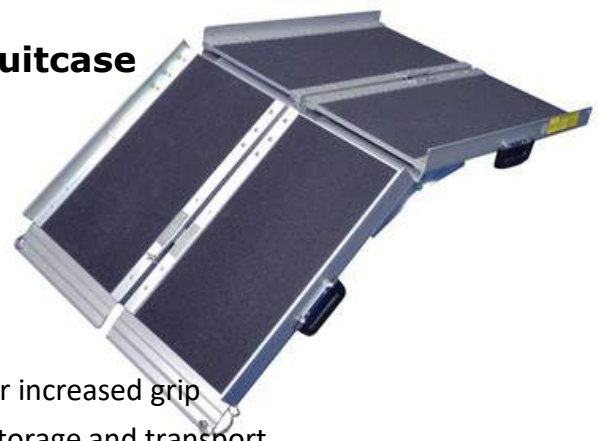

Ramps

Lightweight Suitcase

Specifications

Folded width 370mm
 Weight capacity272kg
 (WCR180).300kg

- * Suitable for majority of scooters and wheelchairs
- * Provides access to vehicles and buildings
- * Safety all-weather tread
- * Easy to use and transport

Product Code: 910mm(3ft) **VA142C**
 1520mm(5ft) **VA142K**
 1830mm(6ft) **WCR180**

Telescopic Channel

- * Gritted surface for increased grip
- * Lightweight

Specifications

Length collapsed (VA147F)..... 744mm
 (VA147S)... 1201mm
 Channel width 189mm
 Weight capacity180kg

Product Code: 1220mm(4ft) **VA147F**
 2130mm(7ft) **VA147S**

Folding Suitcase

- * Gritted surface for increased grip
- * Tri-fold for easy storage and transport

Specifications

Folded width360mm
 Folded length..... 630 & 915mm
 Channel width740mm
 Weight capacity 272kg