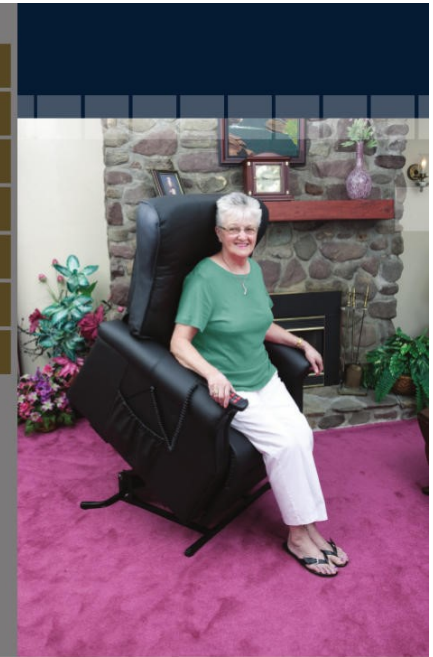

560	660	LL-805	T-3	LC-440 Power Stand Assist
Back Width:	71 cm (28")	71 cm (28")	77.5 cm (30.5")	69 cm (27")	53.5 cm (21")
Seat-To-Floor:	48 cm (19")	48 cm (19")	48 cm (19")	48 cm (19")	49 cm (19")
Seat Depth:	48 cm (19")	51 cm (20")	51 cm (20")	51 cm (20")	46 cm (18")
Seat Width:	48 cm (19")	48 cm (19")	51 cm (20")	51 cm (20")	54.5 cm (21.5")
Top of Back to Seat:	63.5 cm (25")	63.5 cm (25")	68.5 cm (27")	68.5 cm (27")	69 cm (27")
Weight Capacity:	170 kg (375 lbs.)	170 kg (375 lbs.)	136 kg (300 lbs.)	170 kg (375 lbs.)	136 kg (300 lbs.)
Colour Options:	Ocean Burgundy Spruce	Latte	Cocoa Fem Sandal	Black (Leather)	Cocoa Fem Sandal

BENEFITS

- Engineered furniture laminate/hardwood frame
- Patented, quiet & smooth lift system
- Large side pocket¹
- Hand control can be easily moved to left-hand side
- Integrated emergency battery backup (batteries not included)
- External transformer for easy access to battery backup

20-24 Apollo Drive
Hailam, Victoria 3803
www.pridemobility.com.au
ACN 88 606661 ABN 66 088 609 661

Tel: 03 8770 9690
Fax: 03 9703 2720

Pride® Lift Chairs
Experience the Luxury

Pride
Mobility Products
Australia Pty. Ltd.
LIVE YOUR BEST