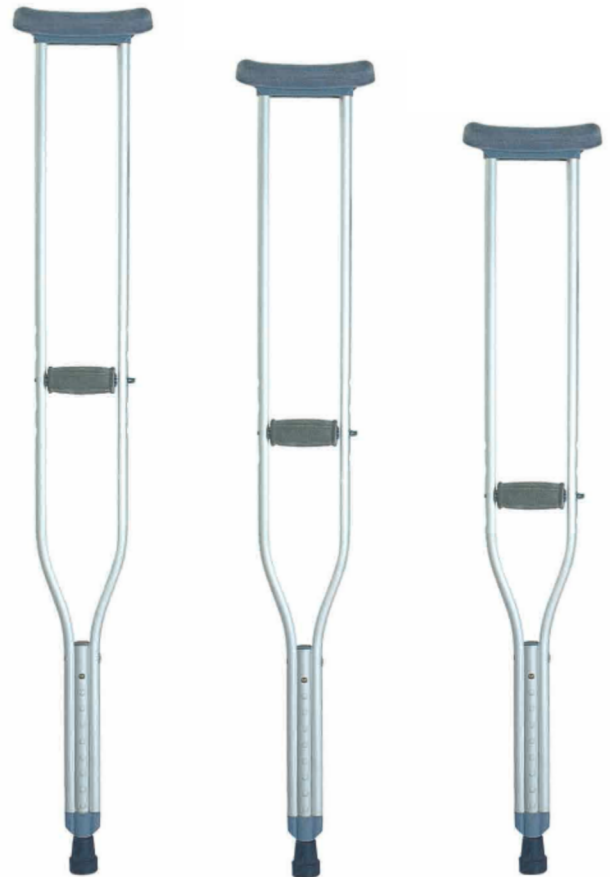

Peak Underarm Crutches

Features:

- ▶ High Quality Aluminium
- ▶ Rubber Accesories
- ▶ Height Adjustable
- ▶ Height Increases by 1" Increments
- ▶ Non- slip Tips

Product Code	Max Height	Min Height	Weight	Capacity
9346376063005	114cm	84cm	1kg	130kg
9346376063012	133cm	113cm	1kg	130kg
9346376063029	154cm	134cm	1.1kg	130kg