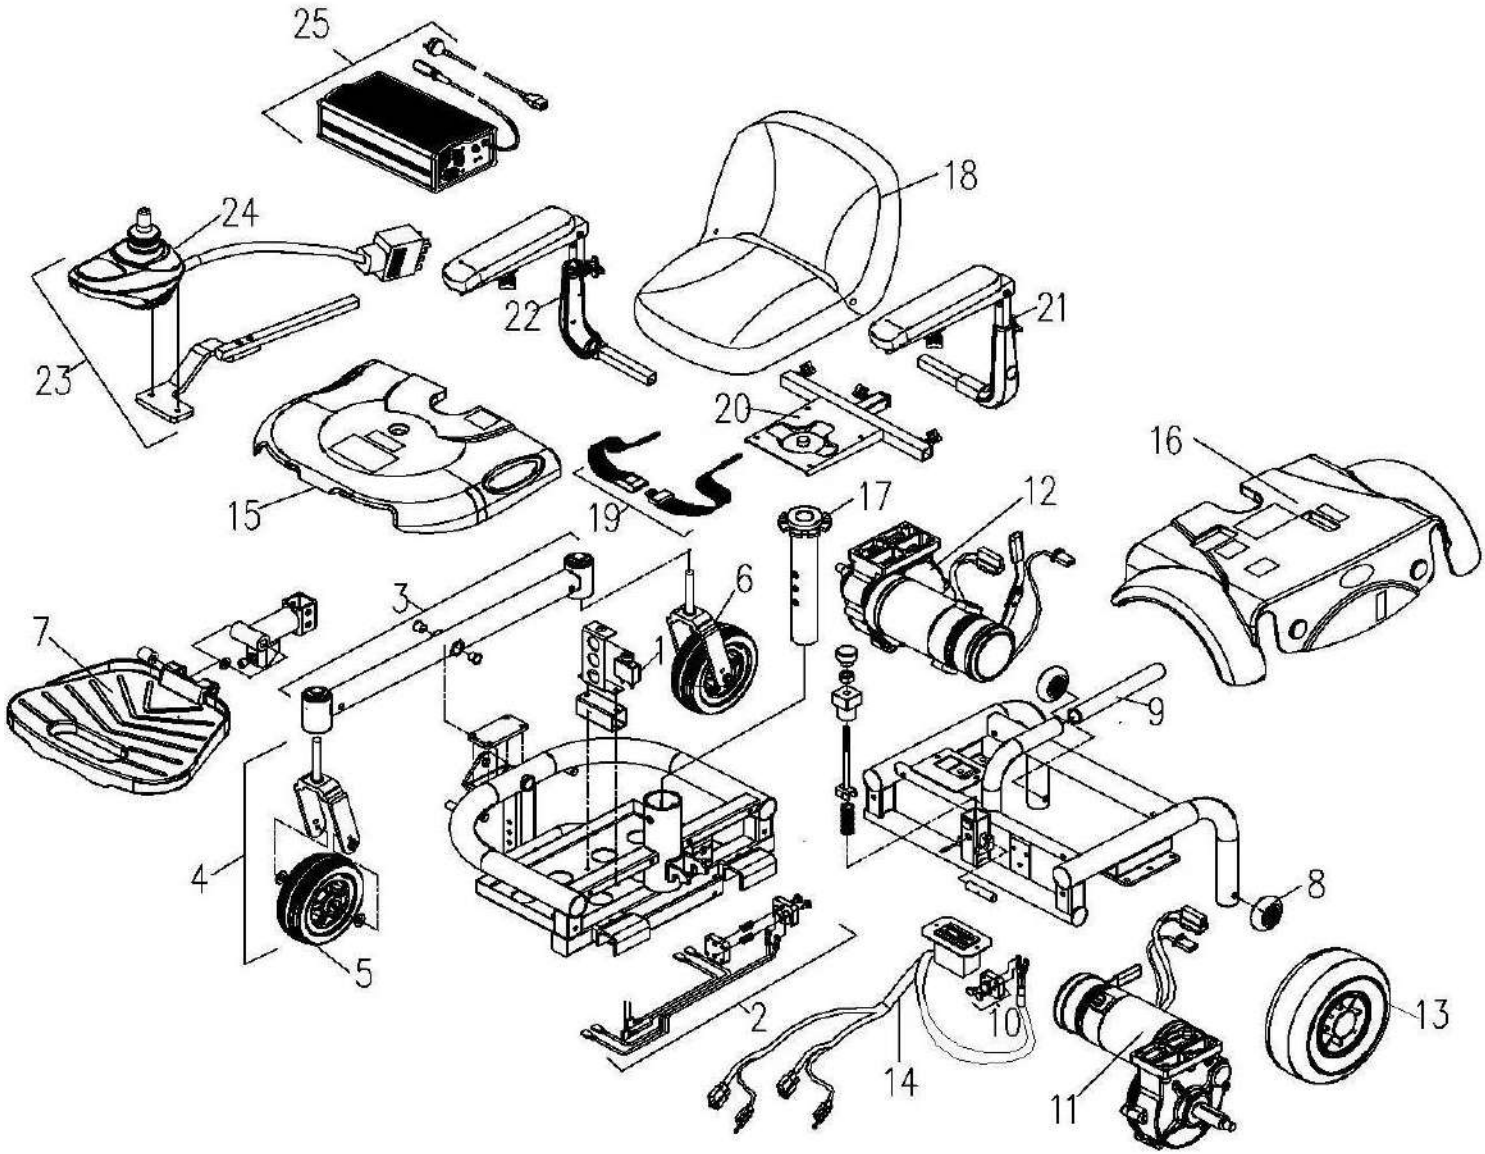

MODEL#P3211

Rev: 0

REF#	PART NO.	DESCRIPTION	REF#	PART NO.	DESCRIPTION	REF#	PART NO.	DESCRIPTION
1	61120008	CIRCUIT BREAKER, 30A, W/ WASHER AND BOLT	10	33700159	HOLDER,CONTACT ASSY,REAR	17	32101023	UPPER SEAT POST ONLY P321
2	33700170	HOLDER,CONTACT ASSY,FRONT	11	62010128	MOTOR&GEARBOX,LH M9S01BA-2	18	32222121	SB980 FISH-ON SEAT ONLY, MC24/MC19, GRAY
3	30200183	ED.ARTICLATING BEAM ASS'Y, P321	12	62020128	MOTOR&GEARBOX,RH, M9S01BA-2	19	43700157	SAFETY BELT, 40" STD.
4	33100621	CASTER ASS'Y,W/FORK, 6"PU WHEEL,LH	13	33100623	TIRE ASSY,PU	20	32103048	SEAT BASE ONLY.. ED.
5	33000135	6"*2" PU WHEEL, LS-W246, GRAY	14	63100052	MAIN CABLE,P321	21	31000283	ARMREST ASS'Y., LH
6	33100622	CASTER ASS'Y,W/FORK 6"PU WHEEL,RH	15	30510824	FRONT SHROUD ASS'Y, CANDY APPLE RED, P321	22	31000284	ARMREST ASS'Y., RH
7	42500157	FOOTREST PLATE	15	30515183	FRONT SHROUD ASS'Y, BULE, P321	23	33700171	CONTROLLER ASS'Y
8	43620030	ANTI-TIPPER WHEEL, W/BEARING 608Z, ϕ 60*18W	16	30510483	REAR SHROUD ASS'Y, CANDY APPLE RED, P321	24	64120024	P&G CONTROLLER VSI 50 (D51162)
9	45700077	FOAM SLEEVE, ϕ 30* ϕ 20*170L	16	30515238	REAR SHROUD ASS'Y, BLUE, P321	25	33700417	CHARGER,OFF BOARD HP1202- 24V-1.8A 90-260V