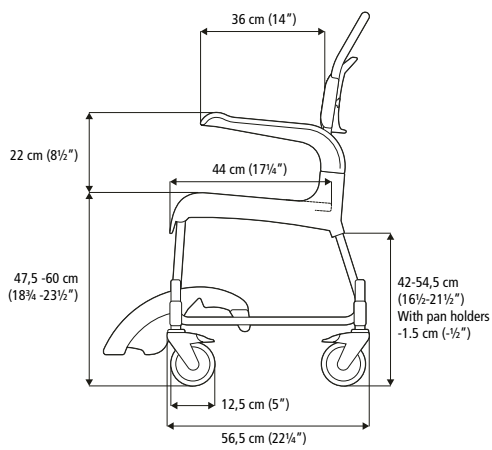

Features

Slim but roomy

The smart design gives Etac Clean a large and comfortable seating area even though the chair is neat and slim.

Fits over the toilet

Thanks to the upright operating handle, the chair is a perfect fit, even over wall-mounted toilets.

Easy access

The chair is open at the back to facilitate access for hygiene purposes.

Foot support designed for feet

The practical foot support has a soft, rounded shape which gives the feet extra comfort and protection.