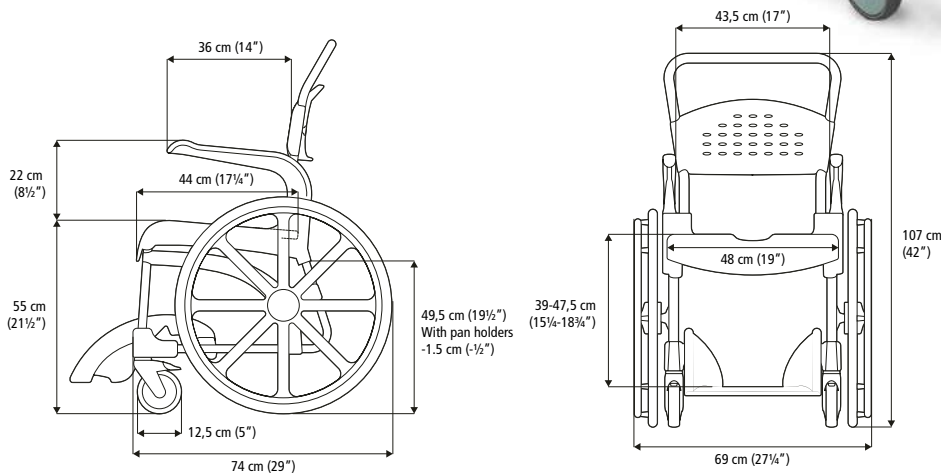

Etac Clean 24"

This variant of Etac Clean is suitable for those who can operate the chair independently and want to maximise their mobility.

Easy to manoeuvre, for the independent user

The Etac Clean 24-inch wheels are positioned to make it easy to manoeuvre the chair without compromising user safety or comfort. It is easy to transfer to and from the chair thanks to the large, unrestricted seat in front of the wheels. The brake handles are also positioned below the seat so that they do not get in the way during transfer, while remaining easy to reach.

Etac Clean 24" has the same basic benefits as the other members of the Clean family – but allows the user to operate the chair independently.

Etac Clean 24"

55 cm (21 1/4) with 24" rear wheels, white
55 cm (21 3/4) with 24" rear wheels, lagoon green

80229276
80229216

Width

69 cm

Width between arm supports

43.5 cm

Seat height

55 cm

Seat width

48 cm

Seat depth

44 cm

Weight

20 kg

Maximum user weight

130 kg

Material

Rear wheel adapter: aluminum
Rear Wheels: polyamide, solid tires
Chassis: Powder-painted steel tubing
Seat/back support: Polypropylene
Arm supports: Polypropylene
Foot support: Polypropylene
Caster brackets: Polyamide
Castors, lockable, ball-bearing: Polyamide/TPE

Maintenance

Clean the product with a solvent-free cleaning agent (pH level 5–9), or with a 70% disinfectant solution. Can be decontaminated at max 85°C / 185°F if so required.