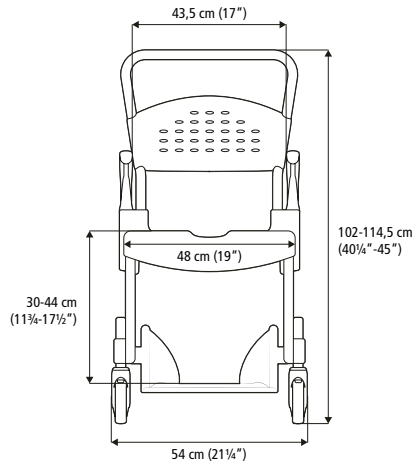

Features

Slim but roomy

The smart design gives Etac Clean a large and comfortable seating area even though the chair is neat and slim.

Fits over the toilet

Thanks to the upright operating handle, the chair is a perfect fit, even over wall-mounted toilets.

Easy access

The chair is open at the back to facilitate access for hygiene purposes.

Foot support designed for feet

The practical foot support has a soft, rounded shape which gives the feet extra comfort and protection.