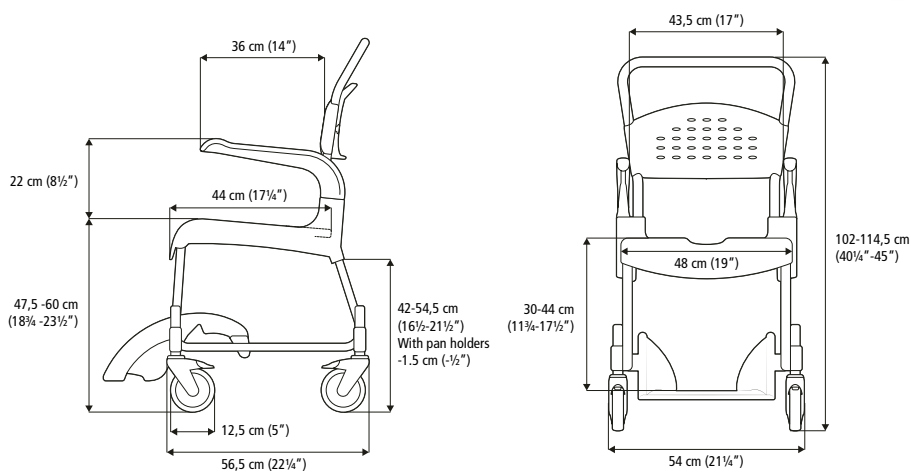

Etac Clean Height Adjustable

In addition to all the features of the basic model, this variant allows you to adjust the height of the seat.

Adjust the height for a perfect fit

The possibility of adjusting the seat height means that Etac Clean Height Adjustable can be tailor-made to suit the user's needs – for example to make transfers easier or to fit perfectly over the toilet. Adjustment is simple and no tools are required.

Etac Clean Height Adjustable has the same basic benefits as the other members of the Clean family – but is also height-adjustable up to 60 cm, and has a greater range of foot supports and calf supports.

Etac Clean Height Adjustable

4 lockable wheels, white

80229208

Maximum user weight

130 kg

Width

55 cm

Material

Chassis: Powder coated steel tubing

Seat/Back support: Polypropylene

Arm supports: Polypropylene

Foot support: Polypropylene

Castors with ball, bearings: Polyamide/TPE/Stainless steel tubing

Castor height adjustment tubes: Stainless steel

Width between arm supports

43.5 cm

Seat height

47.5–60.0 cm

Seat width

48 cm

Seat depth

44 cm

Weight

14.2 kg

Maintenance

Clean the product with a solvent-free cleaning agent (pH level 5–9), or with a 70% disinfectant solution. Can be decontaminated at max 85°C / 185°F if so required.