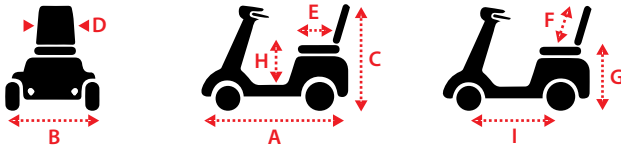

Lockable storage drawer underneath the seat.

Extra storage & Shopping bag hook.

Digital LCD Dashboard Display.

Dimensions cm/in

Overall Dimension : A x B x C	120 x 63 x 132cm/47.2 x 24.8 x 52"
Seat Dimension : D x E x F	46 x 41 x 46cm/18 x 16 x 18"
Seat Height from Ground : G	64-69cm/25-27"
Seat Height from Deck : H	41.5-46.5cm/16.3-18.3"
Wheel Base : I	88cm/34.6"

Weight kg/lb

Base	Battery/ea	Seat	Total with Battery	Capacity
70/154	6.5/14	18.5/40.5	114.5/252	136/300

Technical Specs

Max Speed	10kph/6.25mph
Range	30km/19mi
Turn Radius	143cm/56.3"
Ground clearance	10cm/3.9"
Motor	DC 24V, 295W (Rating)/1150W (Max)
Controller	Rhino 2 90A
Battery	12V/22A/H x 4pcs
Charger	5A off-board
Gradient	10°
Front Wheel	11"
Rear Wheel	11"
Brake	intelligent, regenerative, electromagnetic brakes