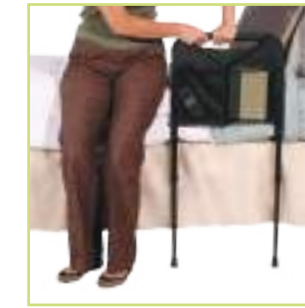

# BEDSIDE STURDY RAIL WITH LEGS

ADJUSTS IN  
HEIGHT TO  
FIT ANY BED

STAND WITH MAXIMUM SUPPORT WHILE STAYING ORGANIZED WITH INCLUDED POUCH

PRODUCT # 8600

## EXPERIENCE ABLE LIFE

Easily stand from bed

Includes bonus  
organizer pouch

Adjustable legs  
provide stability

Secures to any bed with  
included safety strap

### FEATURES & BENEFITS

- Makes getting in and out of bed easy
- Adjustable legs provide added stability
- Organizer pouch keeps handy items close
- Adjusts in height to fit any bed