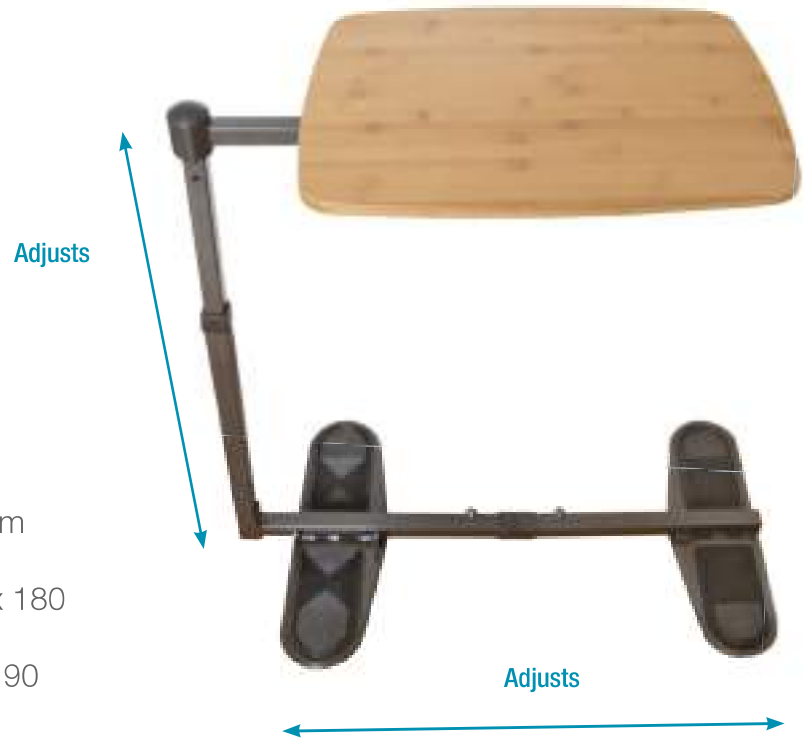

ABLE LIFE[®]
Comfortably Independent

NEW!

UNIVERSAL SWIVEL TV TRAY TABLE

FITS MOST
ANY COUCH,
CHAIR, RECLINER,
OR LIFT CHAIR

OVERSIZED WOOD TRAY SWIVELS 360°

PRODUCT # 41003

EXPERIENCE ABLE LIFE

Large Tray

Swivels Out of the Way

Lift Chair Compatible

FEATURES & BENEFITS

- Multi-use tray swivels 360° and pivots out of the way when not in use
- Adjustable in height and length

SPECIFICATIONS

- **Height of Tray:** 610 mm-810 mm
- **Base Length Adjustment:** 650mm-900mm
- **Weight:** 9.0 kg
- **Size of Tray:** 510 mm x 380 mm
- **Base Feet Measurements:** 200 mm x 125 mm
- **Weight Limit of Tray:** 15 kg
- **Case of 2 Dimensions:** 520 mm x 535 mm x 180 mm (18.0 kg)
- **Package Dimensions:** 520 mm x 535 mm x 90 mm (9.0 kg)