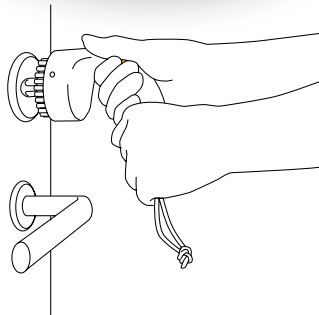

Uni universal turner opens and turns small handles which can be difficult to manoeuvre.

Uni universal turner

Uni universal turner makes small, day-to-day tasks easier, such as turning on taps, opening/locking doors or switching on the cooker, dishwasher or washing machine. Uni has a comfortable angled handle which allows the user to grip with both hands. The hexagonal pegs provide a good grip thanks to the large gripping area.