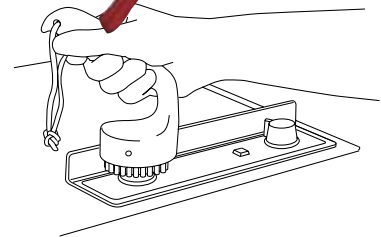

Uni universal turner opens and turns small handles which can be difficult to manoeuvre.

Uni universal turner

Uni universal turner makes small, day-to-day tasks easier, such as turning on taps, opening/locking doors or switching on the cooker, dishwasher or washing machine. Uni has a comfortable angled handle which allows the user to grip with both hands. The hexagonal pegs provide a good grip thanks to the large gripping area.