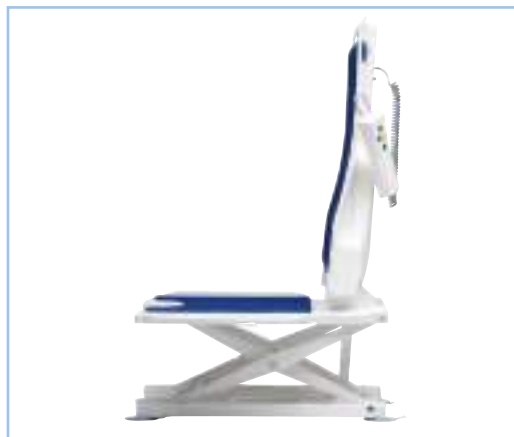

BELLAVITA Bathlift

This ultra modern bathlift takes the Bellvita away from an austere and clinical look and is more in keeping with today's requirements. Developed with the help of Nursing Professionals, it includes several excellent new features.