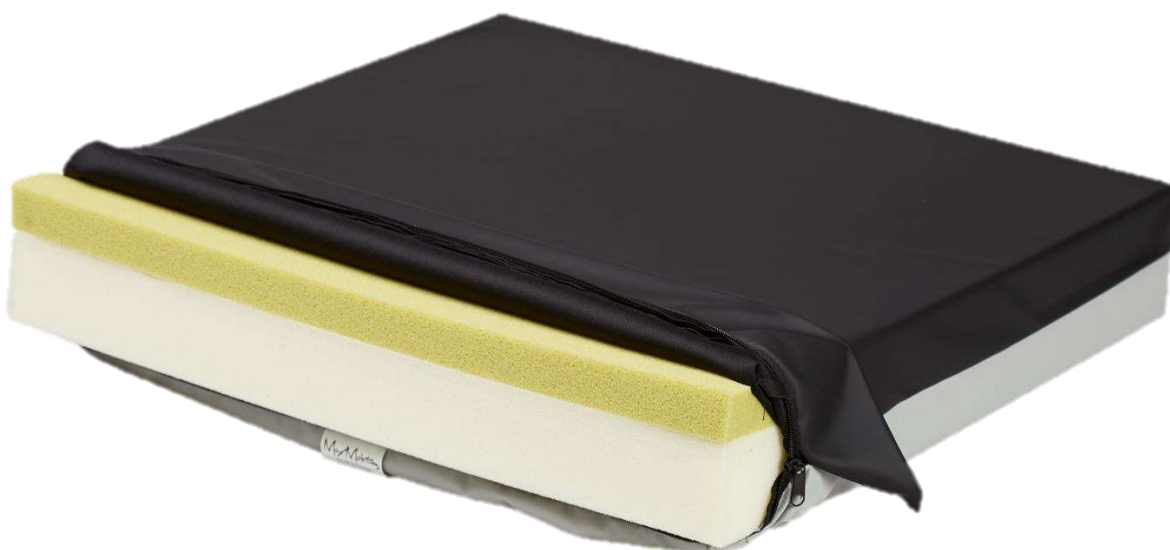

Seat Cushion PU Foam

Features:

- medium density PU foam
- a light-weight comfortable cushion
- removable fabric cover (black)

Dimensions	Metric	Imperial
Overall Width	458 mm	18.0 inch
Overall Depth	407 mm	16.0 inch
Overall Height	75 mm	3.0 inch

Seat Cushion PU & Mem (Dual Layer)

Features:

- super-soft memory foam upper layer
- supportive PU foam base layer
- soft-vinyl & vinyl cover (black/grey)

Dimensions	Metric	Imperial
Overall Width	458 mm	18.0 inch
Overall Depth	433 mm	17.0 inch
Overall Height	75 mm	3.0 inch