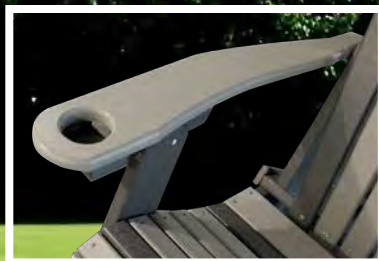

Poly Furniture

Adirondack

Adirondack Chair
cup holder

Adirondack Chair
Foldable for easy
storage

Adirondack
Chair **\$282**

Ottoman
Shown in weathered wood on
chocolate brown **\$92**

Single glider

Gliding Ottoman
Shown in weathered wood on
chocolate brown **\$179**

Single Glider
Chair **\$430**

Swivel Glider
Chair **\$575**

Rocker

Fish Chair
Comes in 2 pieces **\$430**

Porch Rocker
Shown in black **\$378**

Adirondack Rocker
Shown in
black and gray **\$378**

Gliders

5' Settee Glider Flip out Cup holder (shown up) Shown in weathered wood and black \$742

5' Settee Glider Flip out Cup holder (shown down) Shown in weathered wood and black \$742

Patio Sets

6' Dining Table\$878
6 Swivel Chairs\$422 ea
Table & 6 Chairs.....\$3395

40''x40'' Square Table.....\$708
2 Swivel Chairs\$422 ea
Table & 2 Chairs.....\$1540