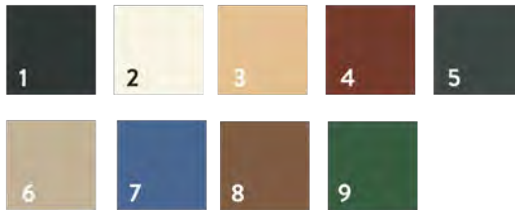

Poly Furniture

Adirondack
Chairs with
Tropical colors
\$282 ea

Stationary Chair Shown
in birch wood on
weathered wood**\$370 ea**

Chaise Lounge
Shown in weathered wood
on black **\$510**

Poly Furniture

**5' Porch Swing with Flip out Cup holders
Shown in gray on black. All swings come
standard with zinc chains. Stainless
chains optional
at additional cost. \$565**

**4' Buffet Table
\$565**

Poly Bird Feeders and Lighthouses

**4' Lighthouses
\$340**

**Bird Feeders
\$160**

Colors

1. Lemon Yellow
2. Bright Orange
3. Bright Red
4. Tropical Lime Green
5. Aruba Blue

1. Black
2. Bright White
3. Cedar
4. Cherry Wood
5. Dark Gray
6. Weathered Wood
7. Patriot Blue
8. Chocolate Brown
9. Turf Green