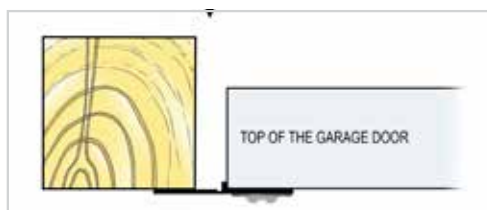

Length

5.00m (16'4") Kit

10.00m (32'8") Kit

20.00m (65'6") Kit

Qty.

Each

Each

Each