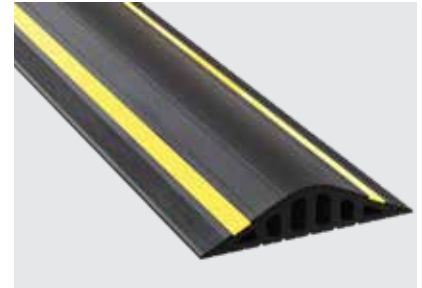

GARADRY 40mm GARAGE DOOR FLOOD BARRIER KIT

GaraDry™

The GaraDry 40mm high garage door threshold seal kit has been designed to form a watertight seal between the garage door and the floor. The threshold seal will prevent water, leaves, dust, debris and vermin from entering under the garage door, thus ensuring a clean and dry environment.

The kit includes:

- GaraDry threshold seal
- GaraDry specialist floor threshold adhesive (290ml / Black)
- Fitting instructions

Features:

- High-visibility hazard warning lines
- 100% recyclable - durable and flexible thermoplastic

WS013

Part No.	Length	Qty.
WS013-200	2.21m (7'3") Kit (Including 1 x adhesive)	Each
WS013-250	2.52m (8'3") Kit (Including 2 x adhesives)	Each
WS013-300	3.12m (10'3") Kit (Including 2 x adhesives)	Each
WS013-400	3.73m (12'3") Kit (Including 2 x adhesives)	Each
WS013-450	4.34m (14'3") Kit (Including 2 x adhesives)	Each
WS013-500	4.95m (16'3") Kit (Including 3 x adhesives)	Each
WS013-550	5.56m (18'3") Kit (Including 3 x adhesives)	Each
WS013-600	6.17m (20'3") Kit (Including 3 x adhesives)	Each