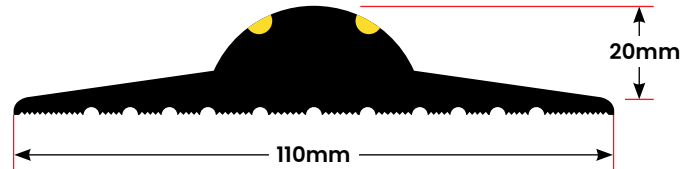

WS003

Part No.	Length	Qty.
WS003-221	2.21m (7'3") Kit (Including 1 x adhesive)	Each
WS003-252	2.52m (8'3") Kit (Including 1 x adhesive)	Each
WS003-312	3.12m (10'3") Kit (Including 1 x adhesive)	Each
WS003-373	3.73m (12'3") Kit (Including 2 x adhesives)	Each
WS003-434	4.34m (14'3") Kit (Including 2 x adhesives)	Each
WS003-495	4.95m (16'3") Kit (Including 2 x adhesives)	Each
WS003-556	5.56m (18'3") Kit (Including 2 x adhesives)	Each
WS003-617	6.17m (20'3") Kit (Including 2 x adhesives)	Each
WS003-15	15.00m (50') Kit (Including 5 x adhesives)	Each

GARADRY 20mm GARAGE DOOR THRESHOLD SEAL COIL

Part No.	Length	Qty.
WS004	15.00m (50') coil	Each
WS017-1	GaraDry adhesive (Black)	Each
WS017-12	GaraDry adhesive (Black)	Box of 12
WS020	Adhesive applicator gun	Each