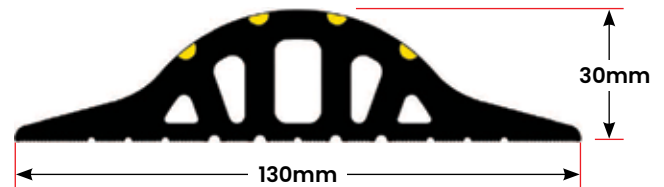

WS009

Part No.	Length	Qty.
WS009-221	2.21m (7'3") Kit (Including 1 x adhesive)	Each
WS009-252	2.52m (8'3") Kit (Including 1 x adhesive)	Each
WS009-312	3.12m (10'3") Kit (Including 1 x adhesive)	Each
WS009-373	3.73m (12'3") Kit (Including 2 x adhesives)	Each
WS009-434	4.34m (14'3") Kit (Including 2 x adhesives)	Each
WS009-495	4.95m (16'3") Kit (Including 2 x adhesives)	Each
WS009-556	5.56m (18'3") Kit (Including 2 x adhesives)	Each
WS009-617	6.17m (20'3") Kit (Including 2 x adhesives)	Each
WS009-10	10.00m (33') Kit (Including 4 x adhesives)	Each

GARADRY 30mm GARAGE DOOR THRESHOLD SEAL COIL

Part No.	Length	Qty.
WS010	10.00m (33') coil	Each
WS017-1	GaraDry adhesive (Black)	Each
WS017-12	GaraDry adhesive (Black)	Box of 12
WS020	Adhesive applicator gun	Each