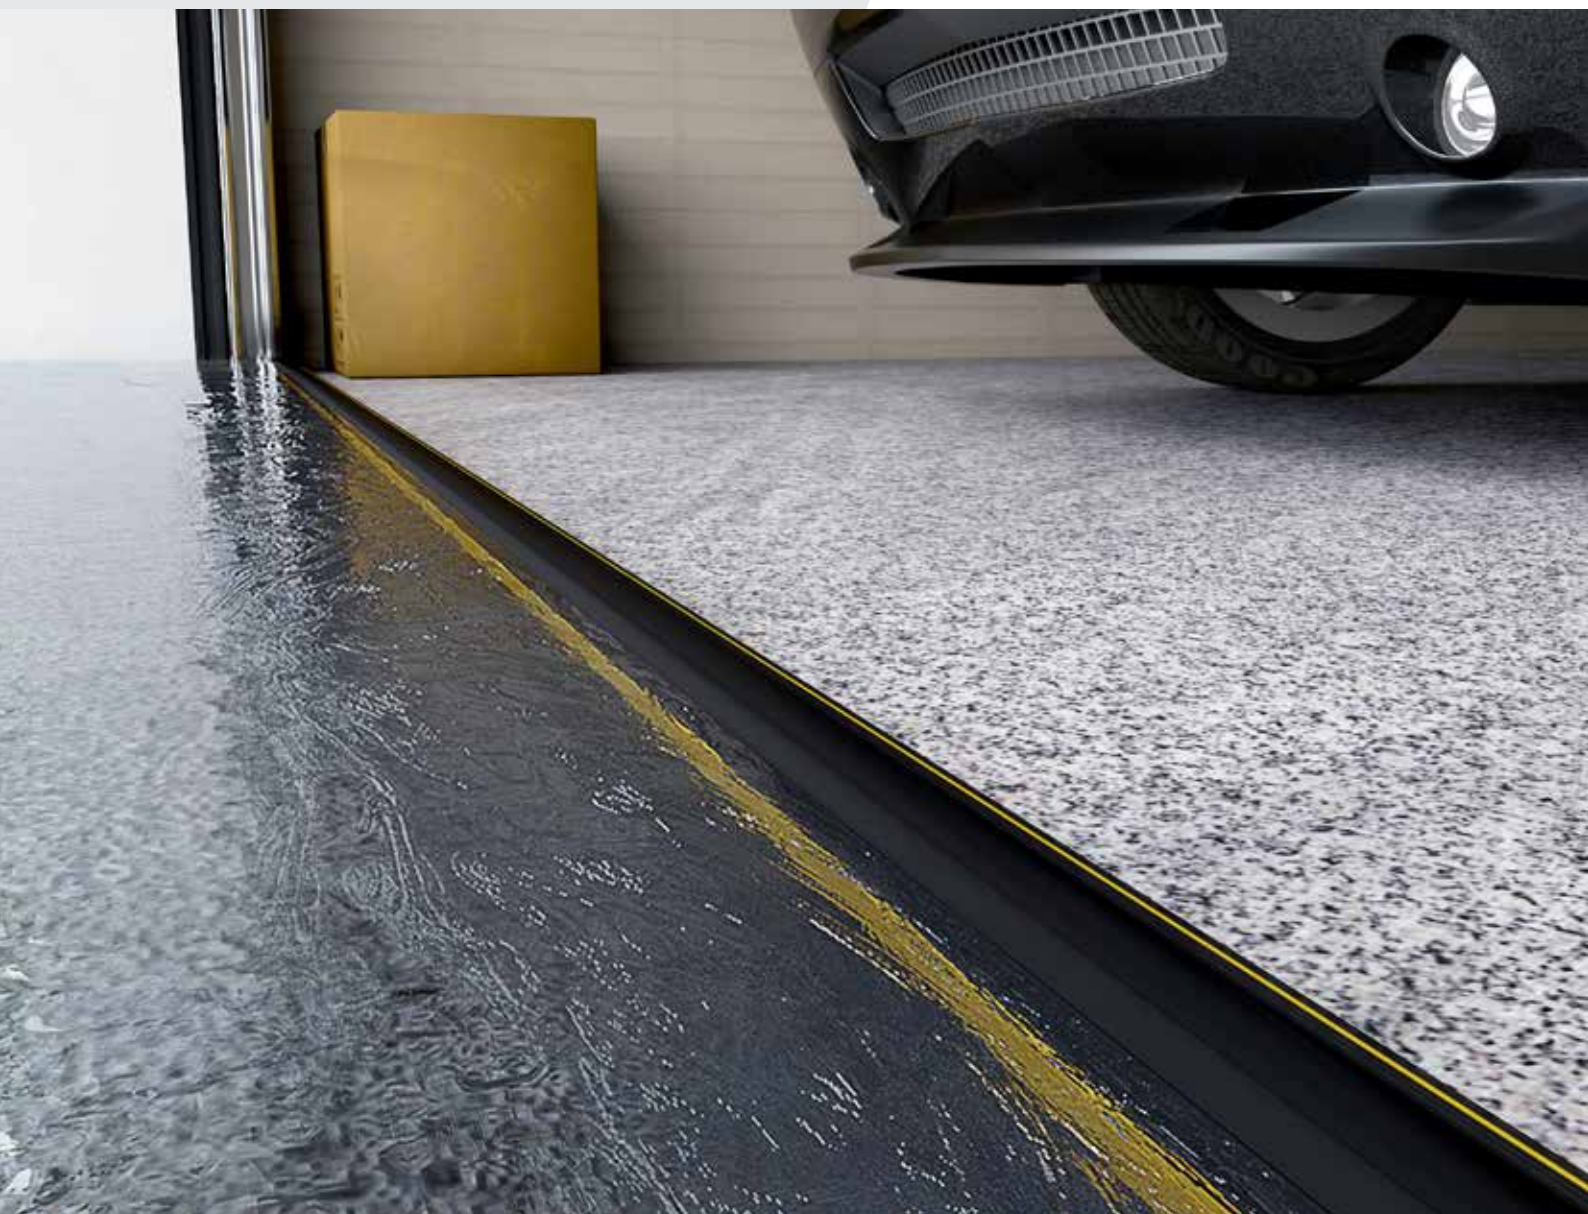

Garadry™

PRODUCT CATALOGUE

GARAGE DOOR THRESHOLD SEALS

sales@garadry.co.uk

www.garadry.com

01704 532 360