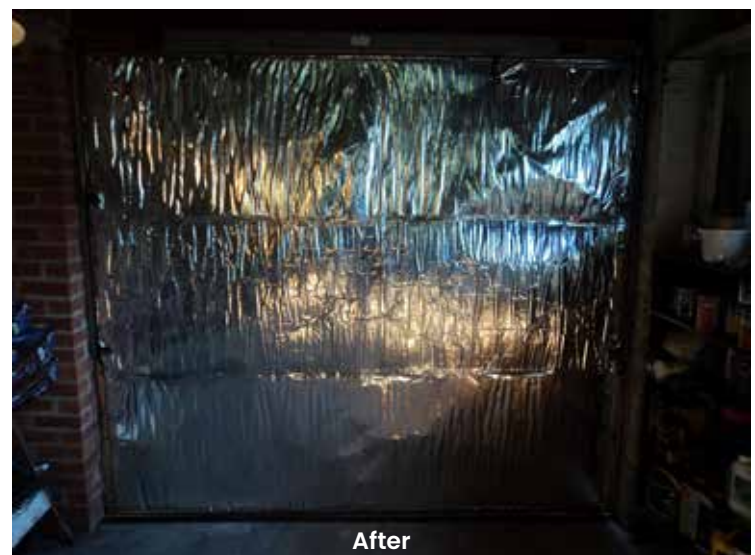

Before

After