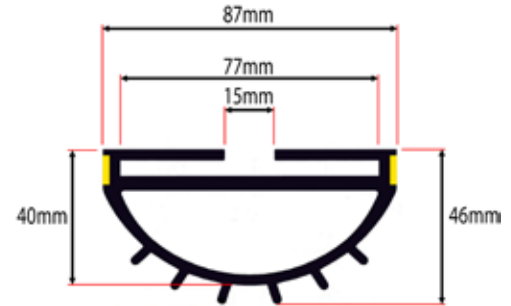

GARADRY WRAP-AROUND ROLLER SHUTTER SEAL

GaraDry™