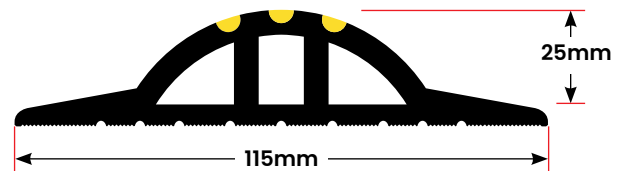

Features:

- High-visibility hazard warning lines
- 100% recyclable - durable and flexible thermoplastic

Part No.	Length	Qty.
WS005-221	2.21m (7'3") Kit (Including 1 x adhesive)	Each
WS005-252	2.52m (8'3") Kit (Including 1 x adhesive)	Each
WS005-312	3.12m (10'3") Kit (Including 1 x adhesive)	Each
WS005-373	3.73m (12'3") Kit (Including 2 x adhesives)	Each
WS005-434	4.34m (14'3") Kit (Including 2 x adhesives)	Each
WS005-495	4.95m (16'3") Kit (Including 2 x adhesives)	Each
WS005-556	5.56m (18'3") Kit (Including 2 x adhesives)	Each
WS005-617	6.17m (20'3") Kit (Including 2 x adhesives)	Each
WS005-15	15.00m (50') Kit (Including 5 x adhesives)	Each

GARADRY 25mm GARAGE DOOR THRESHOLD SEAL COIL

Part No.	Length	Qty.
WS006	15.00m (50') coil	Each
WS017-1	GaraDry adhesive (Black)	Each
WS017-12	GaraDry adhesive (Black)	Box of 12
WS020	Adhesive applicator gun	Each