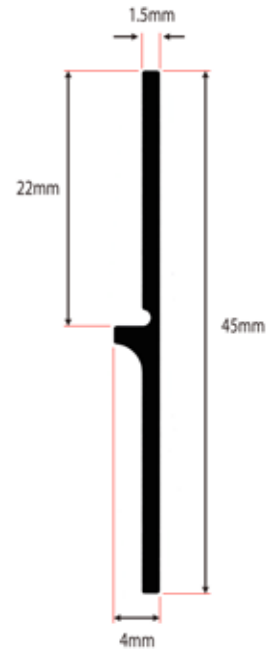

For more information on the number of sections supplied in each kit, please consult our website.

Note: Sizes over 29'6" are available, prices on request.

GARADRY GARAGE DOOR TOP SEAL

GaraDry™

The GaraDry top seal has been designed to prevent draughts and conserve heat inside the garage. The top seal is available in either black or white and comes in two lengths; 2.44m (8'0") and 3.05m (10'0"). The top seal seals gaps of up to 40mm high and instantly improves the appearance of the garage door. The product is designed (solely) for use with up-and-over garage doors.

The kit includes:

- GaraDry top seal length(s)
- Zinc wood screws and washers
- Fitting instructions

Note: 3.04m (10'0") top seal is supplied as 2 x 5'0" sections

WS015

Part No.	Length	Qty.
WS015-244W	2.44m (8'0") White	Each
WS015-244B	2.44m (8'0") Black	Each
WS015-304W	3.04m (10'0") White	Each
WS015-304B	3.04m (10'0") Black	Each

Note: For use with double doors please butt two lengths together when fitting.

GARADRY GARAGE DOOR SIDE SEAL

GaraDry™

The GaraDry side seal has been designed to prevent draughts and conserves heat inside the garage. The side seal is available in three lengths; 5m (16'4"); 10m (32'8"); and 20m (65'6"). The side seal seals gaps of up to 22mm wide and instantly improves the appearance of the garage door.