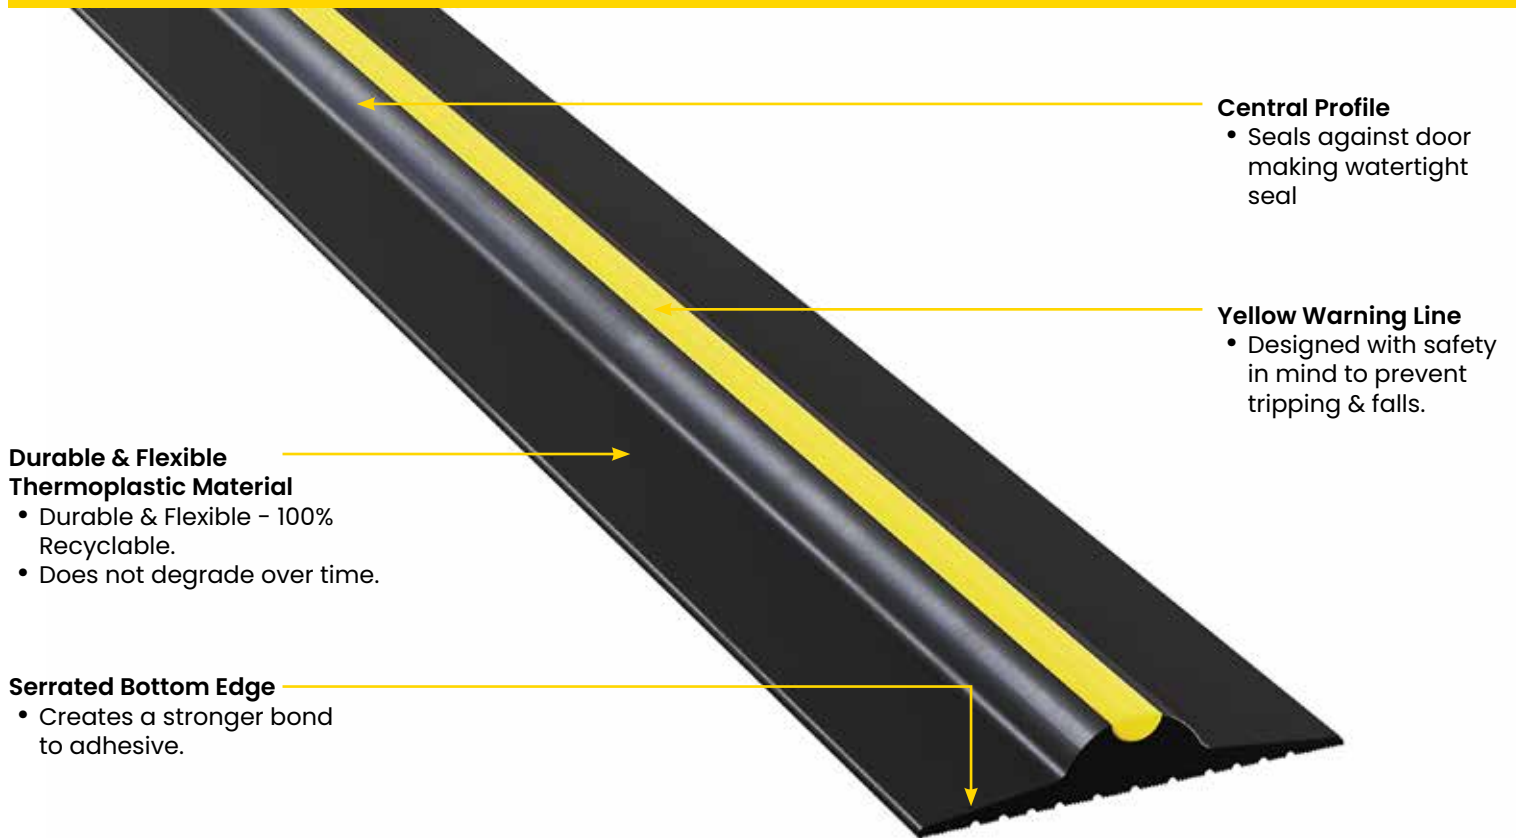

RESIDENTIAL GARAGE DOOR THRESHOLD SEALS

Central Profile

- Seals against door making watertight seal

Yellow Warning Line

- Designed with safety in mind to prevent tripping & falls.

Durable & Flexible Thermoplastic Material

- Durable & Flexible - 100% Recyclable.
- Does not degrade over time.

Serrated Bottom Edge

- Creates a stronger bond to adhesive.