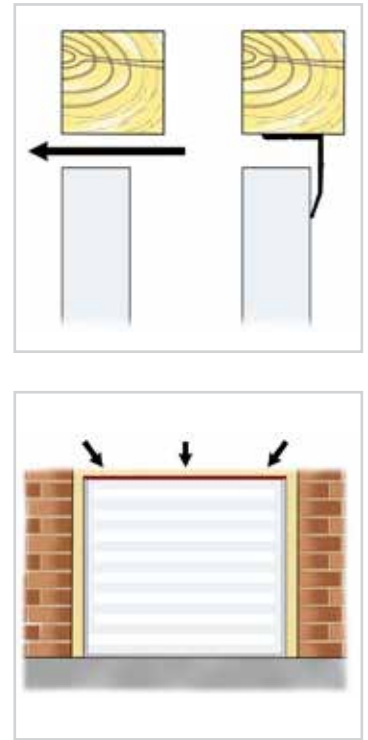

For more information on the number of sections supplied in each kit, please consult our website.

Note: Sizes over 29'6" are available, prices on request.

GARADRY GARAGE DOOR TOP SEAL

GaraDry™

The GaraDry top seal has been designed to prevent draughts and conserve heat inside the garage. The top seal is available in either black or white and comes in two lengths; 2.44m (8'0") and 3.05m (10'0"). The top seal seals gaps of up to 40mm high and instantly improves the appearance of the garage door. The product is designed (solely) for use with up-and-over garage doors.