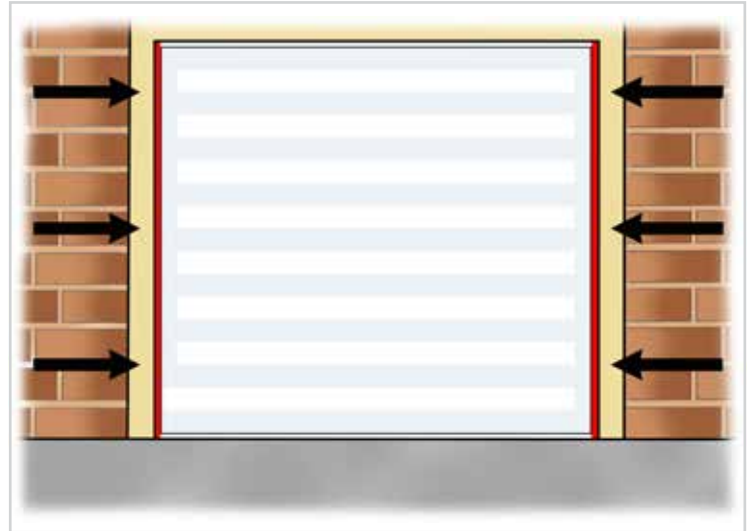

Note: For use with double doors please butt two lengths together when fitting.

GARADRY GARAGE DOOR SIDE SEAL

GaraDry™

The GaraDry side seal has been designed to prevent draughts and conserves heat inside the garage. The side seal is available in three lengths; 5m (16'4"); 10m (32'8"); and 20m (65'6"). The side seal seals gaps of up to 22mm wide and instantly improves the appearance of the garage door.