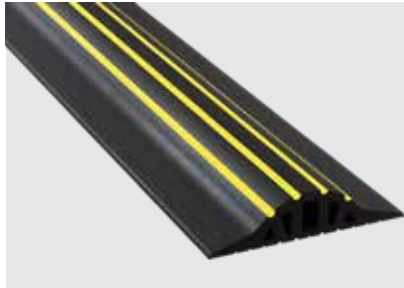

GARADRY 30mm GARAGE DOOR THRESHOLD SEAL KIT

GaraDry™

The GaraDry 30mm high garage door threshold seal kit has been designed to form a watertight seal between the garage door and the floor. The threshold seal will prevent water, leaves, dust, debris and vermin from entering under the garage door, thus ensuring a clean and dry environment.

The kit includes:

- GaraDry threshold seal
- GaraDry specialist floor threshold adhesive (290ml / Black)
- Fitting instructions

Features:

- High-visibility hazard warning lines
- 100% recyclable - durable and flexible thermoplastic