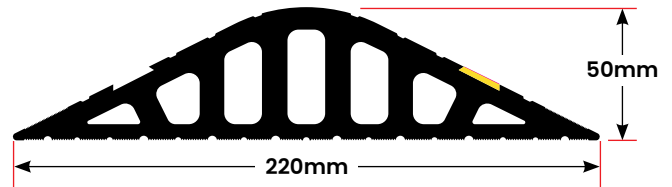

WS436

Part No.

Length

Qty.

WS436-252 2.52m (8'3") Kit (Including 2 x adhesives)

Each

WS436-312 3.12m (10'3") Kit (Including 2 x adhesives)

Each

WS436-373 3.73m (12'3") Kit (Including 2 x adhesives)

Each

WS436-495 4.95m (16'3") Kit (Including 3 x adhesives)

Each