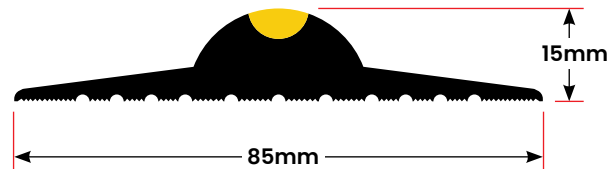

Features:

- High-visibility hazard warning line
- 100% recyclable - durable and flexible thermoplastic

WS001

Part No.	Length	Qty.
WS001-221	2.21m (7'3") Kit (Including 1 x adhesive)	Each
WS001-252	2.52m (8'3") Kit (Including 1 x adhesive)	Each
WS001-312	3.12m (10'3") Kit (Including 1 x adhesive)	Each
WS001-373	3.73m (12'3") Kit (Including 1 x adhesive)	Each
WS001-434	4.34m (14'3") Kit (Including 1 x adhesive)	Each
WS001-495	4.95m (16'3") Kit (Including 1 x adhesive)	Each
WS001-556	5.56m (18'3") Kit (Including 2 x adhesives)	Each
WS001-617	6.17m (20'3") Kit (Including 2 x adhesives)	Each
WS001-15	15.00m (50') Kit (Including 3 x adhesives)	Each
WS001-20	20.00m (65') Kit (Including 4 x adhesives)	Each

GARADRY 15mm GARAGE DOOR THRESHOLD SEAL COIL

Part No.	Length	Qty.
WS002		
WS002-15	15.00m (50') coil	Each
WS002-20	20.00m (65') coil	Each
WS017-1	GaraDry adhesive (Black)	Each
WS017-12	GaraDry adhesive (Black)	Box of 12
WS020	Adhesive applicator gun	Each