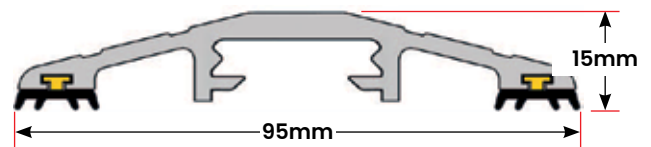

GARADRY 15mm COMMERCIAL THRESHOLD SEAL KIT

GaraDry™

Robust Aluminium Threshold Seal

The GaraDry 15mm high commercial threshold seal kit has been designed to form a watertight seal between the door and the floor. The threshold seal will prevent water, leaves, dust, debris and vermin from entering under the door, thus ensuring a clean and dry environment. It has been engineered to withstand heavy traffic including forklifts and trucks. The kit consists of interlocking sections into which a continuous length of bottom seal is inserted creating a watertight seal.

The kit includes:

- Aluminum sections complete with bottom seals
- Concrete fixing screws (approximately 3 per 600mm) and screwdriver bit
- Joining bars, grub screws and allen key

WS011

Part No.	Length	Qty.
WS011-200	2.00m (6'6") Kit (Including fixings)	Each
WS011-250	2.50m (8'2") Kit (Including fixings)	Each
WS011-300	3.10m (10'2") Kit (Including fixings)	Each
WS011-400	4.00m (13'1") Kit (Including fixings)	Each
WS011-450	4.50m (14'8") Kit (Including fixings)	Each
WS011-500	5.00m (16'4") Kit (Including fixings)	Each
WS011-550	5.60m (18'4") Kit (Including fixings)	Each
WS011-600	6.00m (19'8") Kit (Including fixings)	Each
WS011-700	7.00m (22'11") Kit (Including fixings)	Each
WS011-800	8.00m (26'2") Kit (Including fixings)	Each
WS011-900	9.00m (29'6") Kit (Including fixings)	Each

For more information on the number of sections supplied in each kit, please consult our website.

Note: Sizes over 29'6" are available, prices on request.