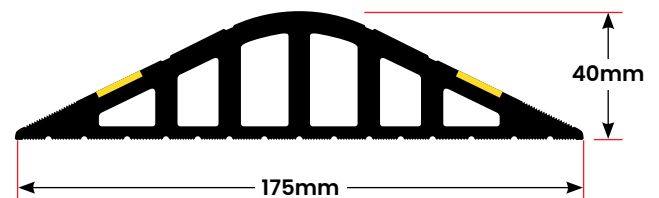

Features:

- High-visibility hazard warning lines
- 100% recyclable - durable and flexible thermoplastic

WS013

Part No.	Length	Qty.
WS013-200	2.21m (7'3") Kit (Including 1 x adhesive)	Each
WS013-250	2.52m (8'3") Kit (Including 2 x adhesives)	Each
WS013-300	3.12m (10'3") Kit (Including 2 x adhesives)	Each
WS013-400	3.73m (12'3") Kit (Including 2 x adhesives)	Each
WS013-450	4.34m (14'3") Kit (Including 2 x adhesives)	Each
WS013-500	4.95m (16'3") Kit (Including 3 x adhesives)	Each
WS013-550	5.56m (18'3") Kit (Including 3 x adhesives)	Each
WS013-600	6.17m (20'3") Kit (Including 3 x adhesives)	Each