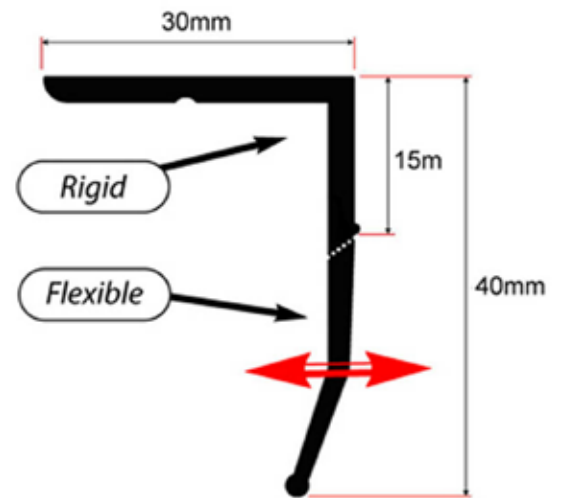

For more information on the number of sections supplied in each kit, please consult our website.

Note: Sizes over 29'6" are available, prices on request.

GARADRY GARAGE DOOR TOP SEAL

GaraDry™

The GaraDry top seal has been designed to prevent draughts and conserve heat inside the garage. The top seal is available in either black or white and comes in two lengths; 2.44m (8'0") and 3.05m (10'0"). The top seal seals gaps of up to 40mm high and instantly improves the appearance of the garage door. The product is designed (solely) for use with up-and-over garage doors.

The kit includes:

- GaraDry top seal length(s)
- Zinc wood screws and washers
- Fitting instructions

Note: 3.04m (10'0") top seal is supplied as 2 x 5'0" sections

WS015

Part No.	Length	Qty.
WS015-244W	2.44m (8'0") White	Each
WS015-244B	2.44m (8'0") Black	Each
WS015-304W	3.04m (10'0") White	Each
WS015-304B	3.04m (10'0") Black	Each