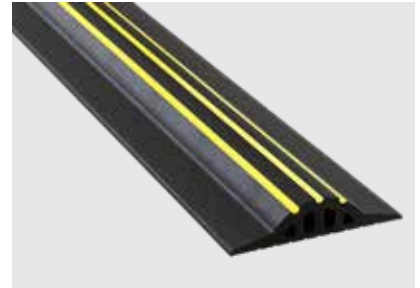

GARADRY 25mm GARAGE DOOR THRESHOLD SEAL KIT

GaraDry™

The GaraDry 25mm high garage door threshold seal kit has been designed to form a watertight seal between the garage door and the floor. The threshold seal will prevent water, leaves, dust, debris and vermin from entering under the garage door, thus ensuring a clean and dry environment.

The kit includes:

- GaraDry threshold seal
- GaraDry specialist floor threshold adhesive (290ml / Black)
- Fitting instructions

Features:

- High-visibility hazard warning lines
- 100% recyclable - durable and flexible thermoplastic

Part No.	Length	Qty.
WS005-221	2.21m (7'3") Kit (Including 1 x adhesive)	Each
WS005-252	2.52m (8'3") Kit (Including 1 x adhesive)	Each
WS005-312	3.12m (10'3") Kit (Including 1 x adhesive)	Each
WS005-373	3.73m (12'3") Kit (Including 2 x adhesives)	Each
WS005-434	4.34m (14'3") Kit (Including 2 x adhesives)	Each
WS005-495	4.95m (16'3") Kit (Including 2 x adhesives)	Each
WS005-556	5.56m (18'3") Kit (Including 2 x adhesives)	Each
WS005-617	6.17m (20'3") Kit (Including 2 x adhesives)	Each
WS005-15	15.00m (50') Kit (Including 5 x adhesives)	Each

GARADRY 25mm GARAGE DOOR THRESHOLD SEAL COIL

Part No.	Length	Qty.
WS006	15.00m (50') coil	Each
WS017-1	GaraDry adhesive (Black)	Each
WS017-12	GaraDry adhesive (Black)	Box of 12
WS020	Adhesive applicator gun	Each