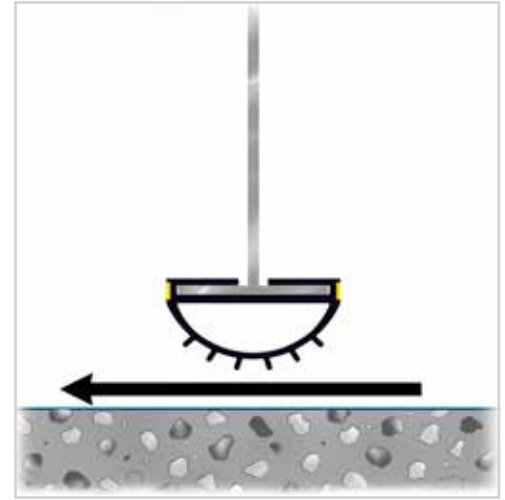

Before

After

GARADRY WRAP-AROUND ROLLER SHUTTER SEAL

GaraDry™

The GaraDry wrap-around kit has been designed to form a watertight seal between the roller shutter and the floor. The wrap-around kit will also prevent leaves, dust and debris from being blown under the roller-shutter, thus ensuring a clean and dry environment. The wrap-around kit is suitable for use with all standard 75mm T-bar bottom sections of commercial roller-shutter doors.