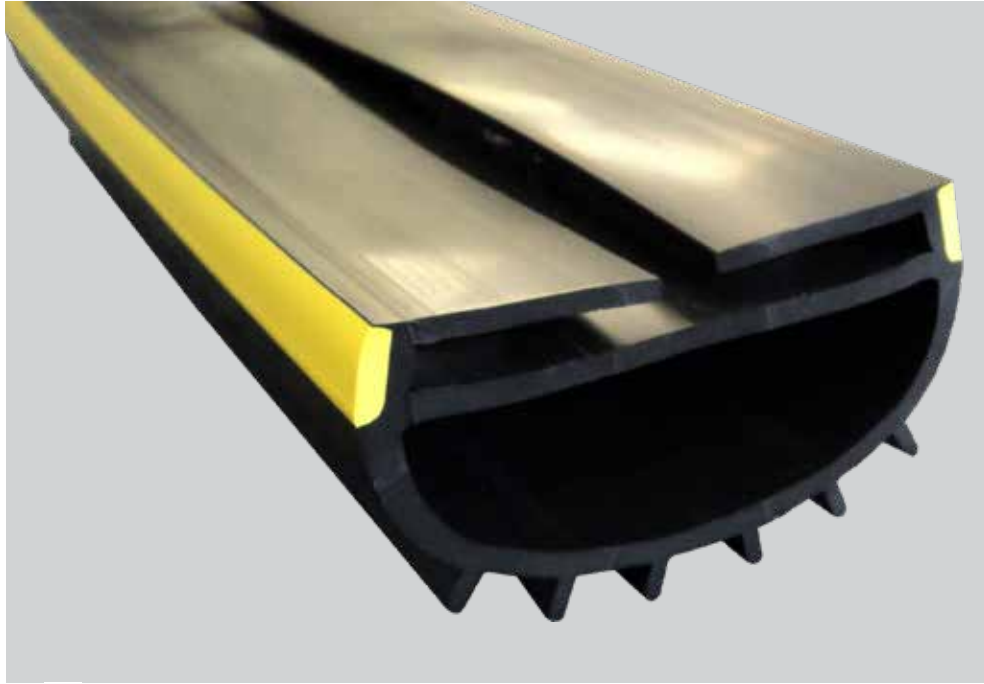

GARADRY WRAP-AROUND ROLLER SHUTTER SEAL

GaraDry™