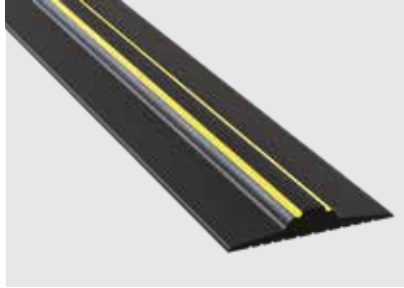

GARADRY 20mm GARAGE DOOR THRESHOLD SEAL KIT

GaraDry™

The GaraDry 20mm high garage door threshold seal kit has been designed to form a watertight seal between the garage door and the floor. The threshold seal will prevent water, leaves, dust, debris and vermin from entering under the garage door, thus ensuring a clean and dry environment.

The kit includes:

- GaraDry threshold seal
- GaraDry specialist floor threshold adhesive (290ml / Black)
- Fitting instructions

Features:

- High-visibility hazard warning lines
- 100% recyclable - durable and flexible thermoplastic