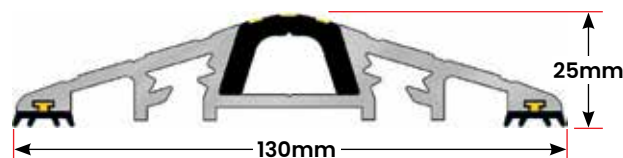

The kit includes:

- Aluminum sections complete with bottom seals
- Concrete fixing screws (approximately 3 per 600mm) and screwdriver bit
- Joining bars, grub screws and allen key