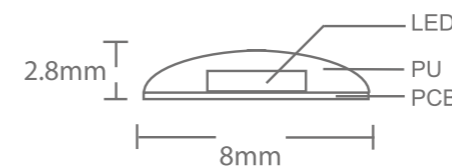

Flexible LED Strip

Water-resistant D-Type IP54

Flexible LED Strip

Water-resistant D-Type IP54

Low Profile but Protected Lighting Strip

fire-retardant
indoor applications
2 years warranty

reliable FCP with the maximum bending diameter of 6cm
total protection by PU against contact, interior dust deposit and water splash from all direction

For Indoor Use

120° Viewing angle

12 / 24 Volt DC Low Voltage Use

CE compliant

Class III Luminaire

LM 79 compliant

LM 80 compliant

ETL_{US} compliant

3528 Top LEDs:

5050 Top LEDs:

Introduction

Retail Packs

Flexible LED Strip Non-Waterproof IP20

Flexible LED Strip Waterproof

Flexible LED Strip AC

Aluminum Profiles

Rigid LED Bars

LED Modules

Accessories for Flexible LED Strips