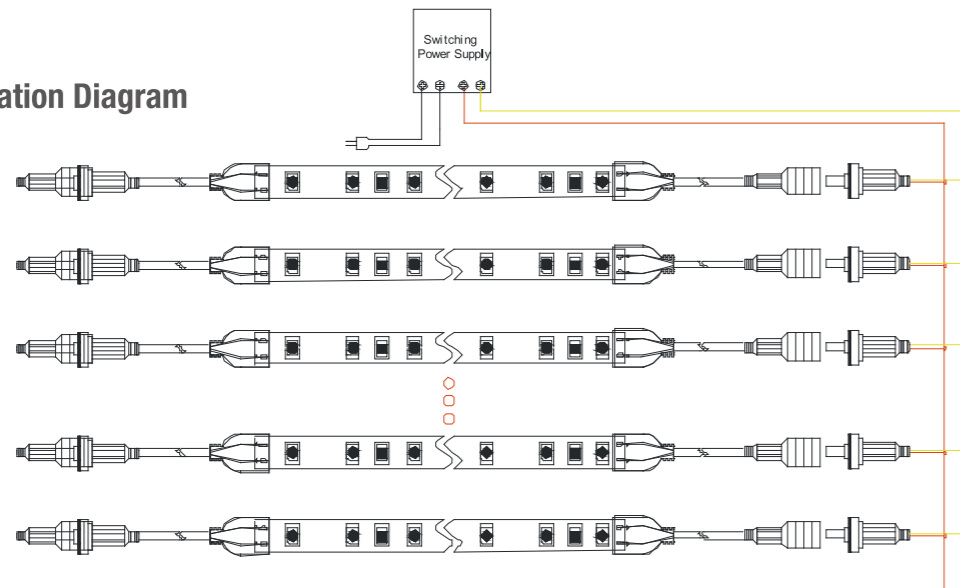

- Introduction
- Retail Packs
- Flexible LED Strip Non-Waterproof IP20
- Flexible LED Strip Waterproof**
- Flexible LED Strip AC
- Aluminum Profiles
- Rigid LED Bars
- LED Modules
- Accessories for Flexible LED Strips

**"XX" represents any color available for the strip models.

*Luminous Flux for whitetones only.

Installation Diagram

Suitable Accessories:

Model no.	Length approx.
WW-FLS102A-MC(10mm)	1 set = 10 clips + 20 screws
WW-FLS102/103A-MC(12mm)	1 set = 10 clips + 20 screws
WW-FLS102/103A-MC(14mm)	1 set = 10 clips + 20 screws
WW-FLS102A-2PWP	10cm long 2-way cables
WW-FLS103A-4PWP	10cm long 4-way cables (RGB)
WW-FLS102A-2D	2-way connector pair
WW-FLS103A-4D	4-way connector pair