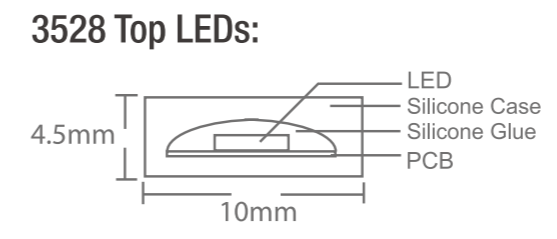

- Introduction
- Retail Packs
- Flexible LED Strip Non-Waterproof IP20
- **Flexible LED Strip Waterproof**
- Flexible LED Strip AC
- Aluminum Profiles
- Rigid LED Bars
- LED Modules
- Accessories for Flexible LED Strips