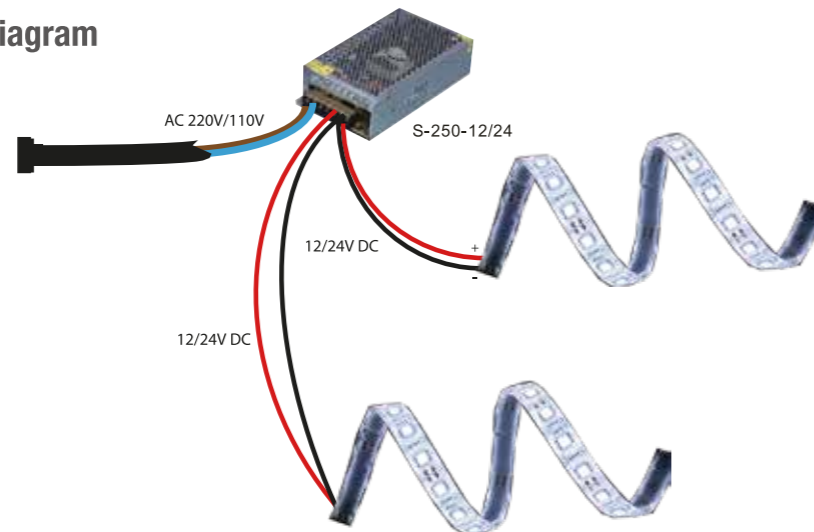

*"XX" represents any color available for the strip models.
 *Luminous Flux for whitetones only.

Installation Diagram

Suitable Accessories:

Model no.	Length approx.
WW-FLS102B-DD2(8mm)	Fast Plug Connector Strip-to-Strip (for LED strips of specified width)
WW-FLS102B-DD2(10mm)	
WW-FLS102B-2DD2(8mm)	Binding Connector Strip-to-Strip (for LED strips of specified width)
WW-FLS102B-2DD2(10mm)	
WW-FLS103B-2DD4(10mm)	Fast Plug Connector Strip-to-Wire (for LED strips of specified width)
WW-FLS102B-FS2 (8mm)	
WW-FLS102B-FS2 (10mm)	Binding Connector Strip-to-Wire (for LED strips of specified width)
WW-FLS103B-FS4 (10mm)	
WW-FLS102B-2FS2 (8mm)	Fast Plug Connecting Wire Strip-to-Strip (for LED strips of specified width)
WW-FLS102B-2FS2 (10mm)	
WW-FLS103B-2FS4 (10mm)	
WW-FLS102B-FD2 (8mm)	
WW-FLS102B-FD2 (10mm)	
WW-FLS103B-FD4 (10mm)	