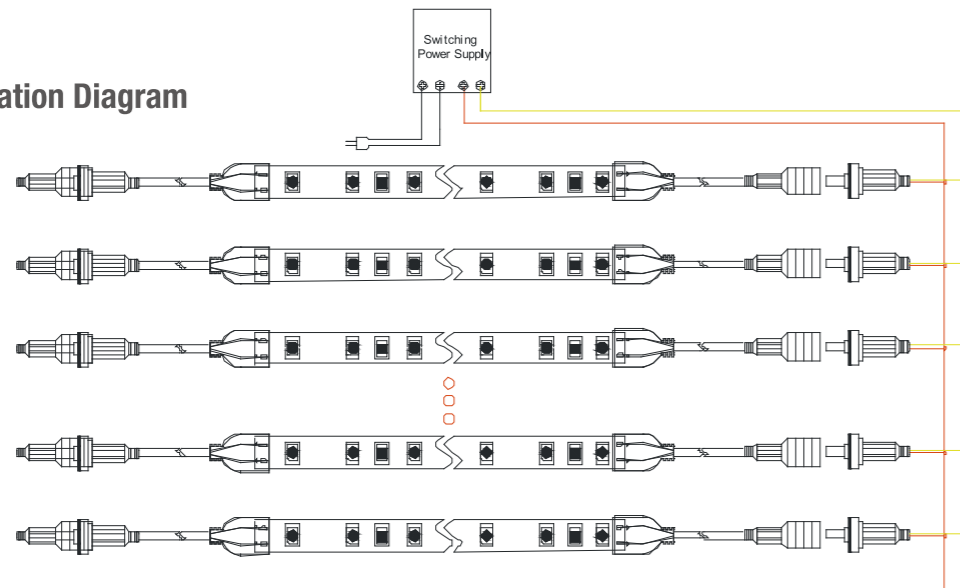

- For Outdoor Use
- 120° Viewing angle
- 12 / 24 Volt DC Use
- Low Voltage Use
- CE compliant
- Class III Luminaire
- LM 79 compliant
- LM 80 compliant
- ETL_{US} compliant

- Introduction
- Retail Packs
- Flexible LED Strip Non-Waterproof IP20
- Flexible LED Strip Waterproof**
- Flexible LED Strip AC
- Aluminum Profiles
- Rigid LED Bars
- LED Modules
- Accessories for Flexible LED Strips

**"XX" represents any color available for the strip models.

*Luminous Flux for whitetones only.

Installation Diagram

Suitable Accessories:

Model no.	Length approx.
WW-FLS102A-MC(10mm)	1 set = 10 clips + 20 screws
WW-FLS102/103A-MC(12mm)	1 set = 10 clips + 20 screws
WW-FLS102/103A-MC(14mm)	1 set = 10 clips + 20 screws
WW-FLS102A-2PWP	10cm long 2-way cables
WW-FLS103A-4PWP	10cm long 4-way cables (RGB)
WW-FLS102A-2D	2-way connector pair
WW-FLS103A-4D	4-way connector pair