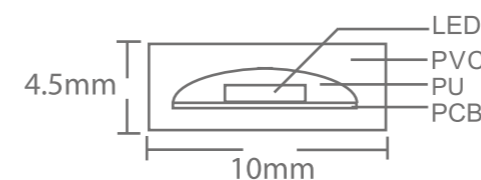

3528 Top LEDs: