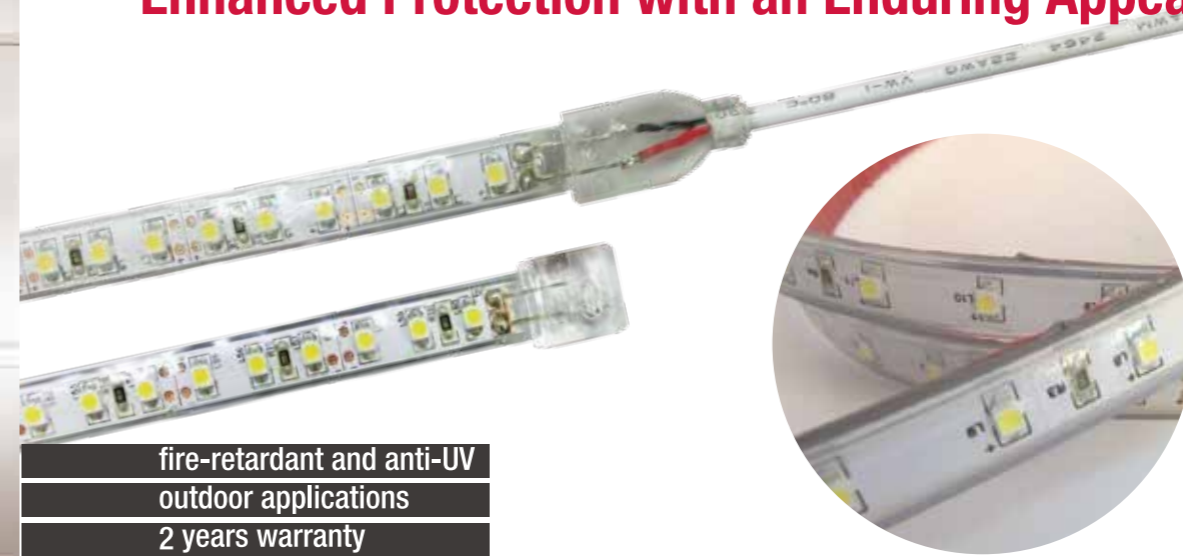

Waterproof G-Type IP66

Flexible LED Strip

Waterproof G-Type IP66

Enhanced Protection with an Enduring Appearance

fire-retardant and anti-UV
 outdoor applications
 2 years warranty

no aging problems like yellowing or bad smells
 reliable FCP with the maximum bending diameter of 6cm
 total protection by silicone tube and glue filling against dust penetration,
 contact and temporary flooding