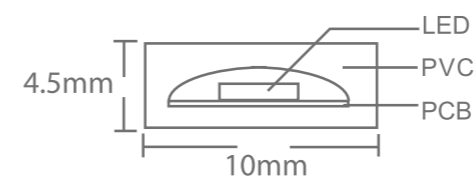

3528 Top LEDs: