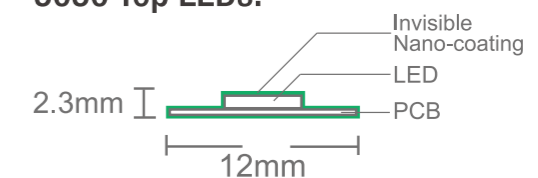

For Outdoor Use

120° Viewing angle

Low Voltage Use

CE compliant

Class III Luminaire

LM 79 compliant

LM 80 compliant

ETL US compliant

3528 Top LEDs:

5050 Top LEDs:

Introduction

Retail Packs

Flexible LED Strip
Non-Waterproof
IP20

Flexible LED Strip
Waterproof
IP67

Flexible LED Strip
AC

Aluminum Profiles