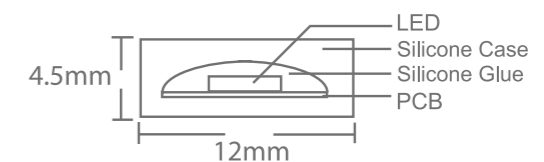

5050 Top LEDs: