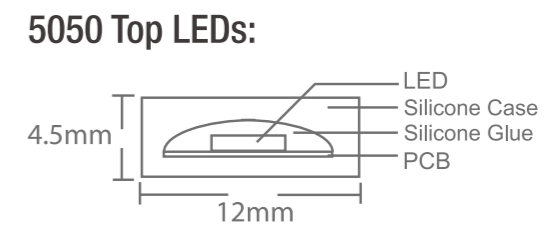

- Introduction
- Retail Packs
- Flexible LED Strip Non-Waterproof IP20
- **Flexible LED Strip Waterproof**
- Flexible LED Strip AC
- Aluminum Profiles
- Rigid LED Bars
- LED Modules
- Accessories for Flexible LED Strips