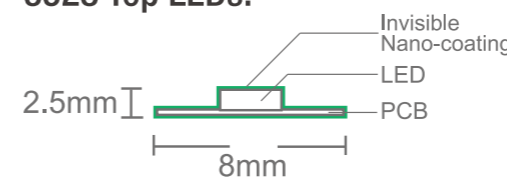

For Outdoor Use

120° Viewing angle

Low Voltage Use

CE compliant

Class III Luminaire

LM 79 compliant

LM 80 compliant

ETL US compliant

3528 Top LEDs:

5050 Top LEDs:

Introduction

Retail Packs

Flexible LED Strip
Non-Waterproof
IP20

Flexible LED Strip
Waterproof
IP67

Flexible LED Strip
AC

Aluminum Profiles