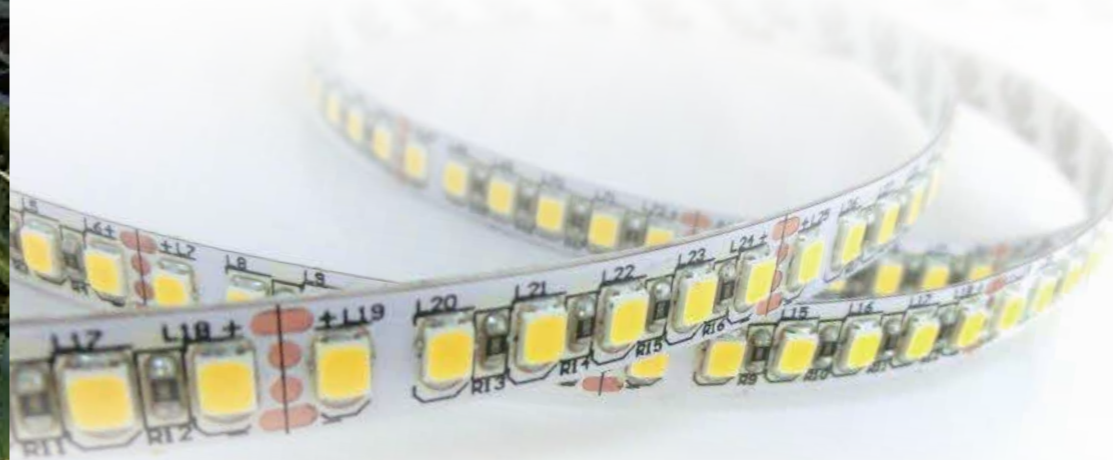

outdoor applications
2 years warranty

no aging problems like yellowing or bad smells
reliable FCP with the maximum bending diameter of 6cm
nano-coating layer protects the lighting element against dust penetration, contact and water pressure

For Outdoor Use

120° Viewing angle

Low Voltage Use

CE compliant

Class III Luminaire

LM 79 compliant

LM 80 compliant

ETL US compliant

3528 Top LEDs:

5050 Top LEDs:

Introduction

Retail Packs

Flexible LED Strip
Non-Waterproof
IP20

Flexible LED Strip
Waterproof
IP67

Flexible LED Strip
AC

Aluminum Profiles

Rigid LED Bars

LED Modules

Accessories
for
Flexible LED Strips