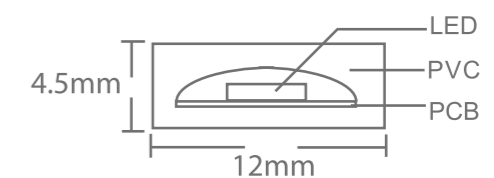

5050 Top LEDs:

- Introduction
- Retail Packs
- Flexible LED Strip Non-Waterproof IP20
- **Flexible LED Strip Waterproof IP67**
- Flexible LED Strip AC
- Aluminum Profiles
- Rigid LED Bars
- LED Modules
- Accessories for Flexible LED Strips