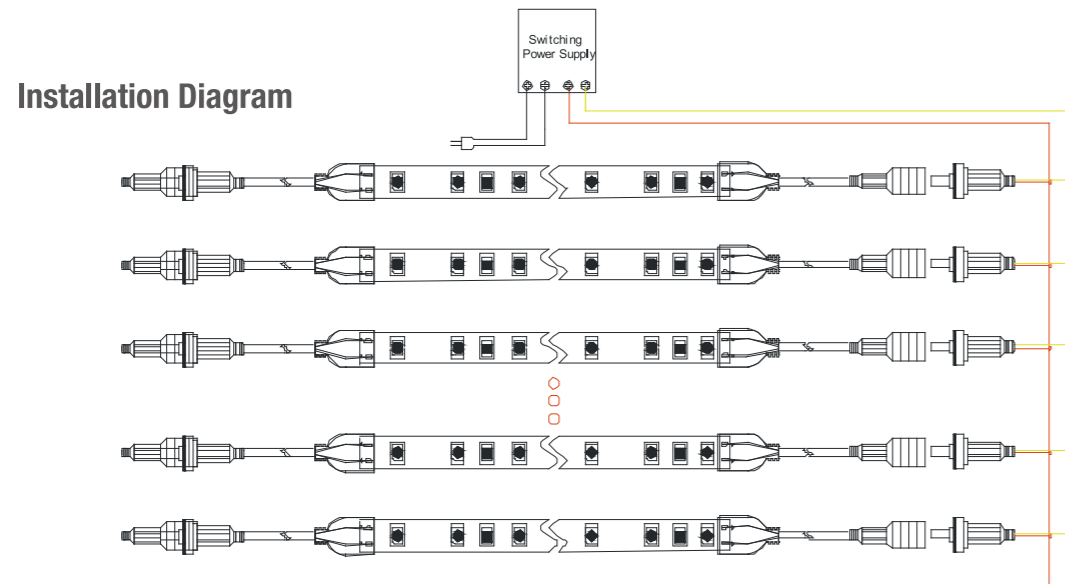

**"XX" represents any color available for the strip models.

*Luminous Flux for whitetones only.