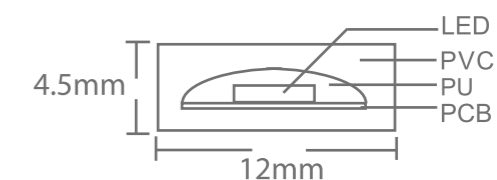

5050 Top LEDs:

- Introduction
- Retail Packs
- Flexible LED Strip Non-Waterproof IP20
- **Flexible LED Strip Waterproof**
- Flexible LED Strip AC
- Aluminum Profiles
- Rigid LED Bars
- LED Modules
- Accessories for Flexible LED Strips