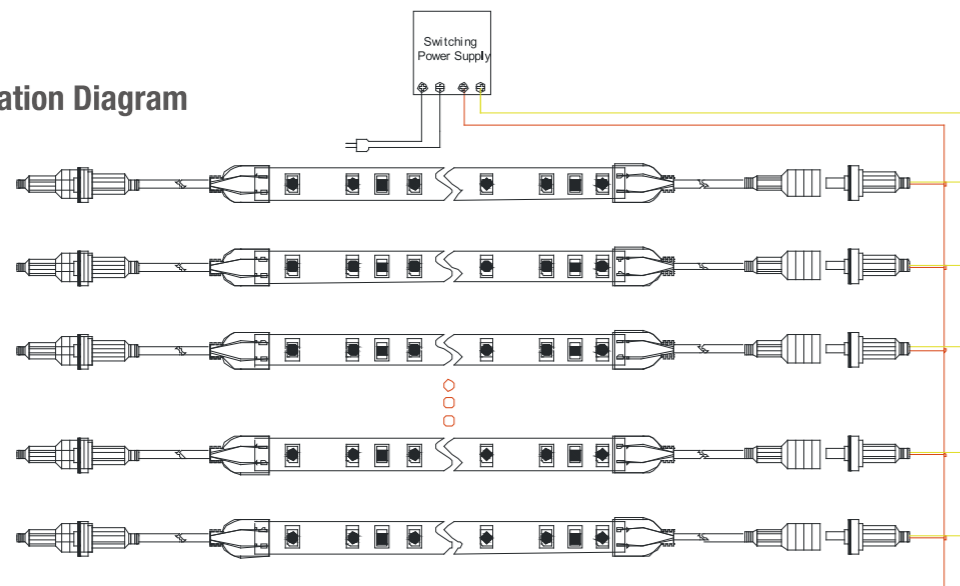

**"XX" represents any color available for the strip models.

*Luminous Flux for whitetones only.

Installation Diagram