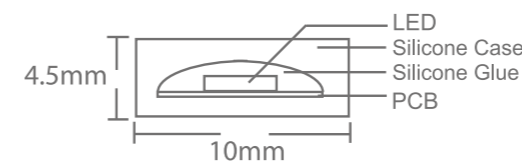

3528 Top LEDs: