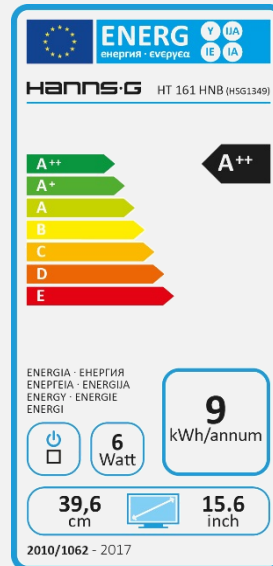

15.6" / 39,6 cm

Part. No.: HT 161 HNB

SIZE, RESOLUTION

15.6" / 39,6cm

1366 x 768

CONNECTIVITY, RATIO

HDMI
VGA

16:9
Aspect Ratio

Display Size	39,62cm / 15.6" Diagonal
Panel Type	TFT – LED Backlight
Aspect Ratio	16:9
Resolution (H x V)	1366 x 768
Brightness	220 cd/m ² (Panel) – 194 cd/m ² (Monitor)
Contrast (Typ.)	500:1 (Typical)
Contrast (Active)	40.000.000:1 (Active)
Viewing Angle L/R; U/D	110° H / 85° V (CR >5) – 90° H / 65° V (CR >10)
Response Time	12 msec (Typ)
Pixel Pitch	0,252 (H) x 0,252 (V) mm
Touch Type	Projected Capacitive Type – 10 Point Touch
Display Colors	262K Colors
Horizontal Frequency	30 ~ 61 kHz
Vertical Frequency	56 ~ 75 Hz
Max Display Frequency	1366 x 768 @ 60Hz
Input 1	D-Sub (VGA)
Input 2	HDMI
Input 3	USB (for Touch function)
Built-in Speakers	Yes 1W x 2; Earphone (Audio Out)
Power Consumption	On: 10W; Stand-by: ≤0,5W; Off: ≤0,5W
AC Power Range	External Power Supply Input: AC 100 ~ 240 Volt; 50 ~ 60 Hz Output: 12V – 3A
Product Dimensions	379,2 x 36,8 x 248,6 mm (W x D x H)
Packing Dimensions	453 x 86 x 390 (W x D x H)
Net / Gross Weight	1,32 Kgs / 2,36 Kgs
Bezel & Color Plan	Bezel Arm/ Base: Texture; Rear Cover - Texture

VESA Mounting	75 x 75 mm
Monitor Stand	Smart Adjustable Stand ("book" type)
Tilt / Kensington Lock	15° ~ 50° / Yes
Display Protection	Thickness 0,83 mm
Hardness / Transmittance	≥7H Toughened hard panel surface / ≥90%
Controls	Menü, Bri (+), Vol (-), Input/Enter, Power
Color	Warm, Natural, Cool, User Mode
Preset Mode	PC, Movie, Game Modes
On Screen Display	15 OSD Languages
Accessory	Power Supply; HDMI Cable (1,5m); USB Cable; Warranty Card; Quick Start Guide
Orientation	Landscape, Portrait

Supplier's Name	HANNSpree
Model Name	HT161HNB
Energy Efficiency Class	A++
Screen Size (Centimetres)	39,62
Screen Size (Inches)	15,60
On mode power Consumption (W)	6
Annual Energy Consumption* (kWh)	9
Standby-mode Power Consumption (W)	0,22
Off-mode Power Consumption (W)	-
Screen Resolution	1366 x 768