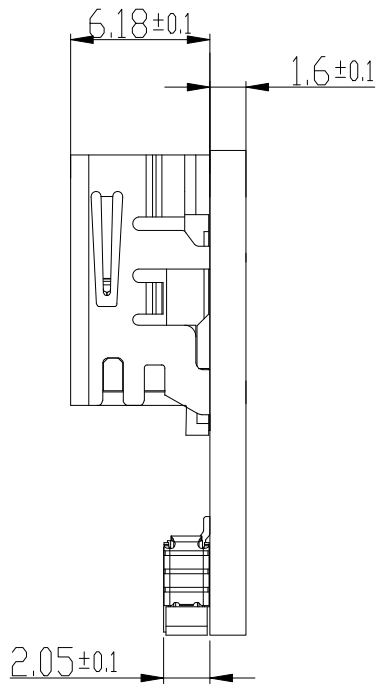

DIY HDMI Cable Parts - Straight HDMI Socket

REVISIONS					
Mark	REV.	Description	Date	Drawn	Approved
△	V1.0	Intail	2023.4.2	Arlandq	

Top View

Side View

Bottom View

未注公差								
x ±0.1	CUS. Name: -		Date: 2023.4.2		CUS. No: -		F	
.x ±0.1	Prepared: Arlandq	Date: 2023.4.2	DDS. No: -					
.xx ±0.05	Checked:	Date:	Scale: 1:1		Unit: MM			
.xxx ±0.005	Approved:	Date:	Third Angle		A4			
Angle ±0.5°								