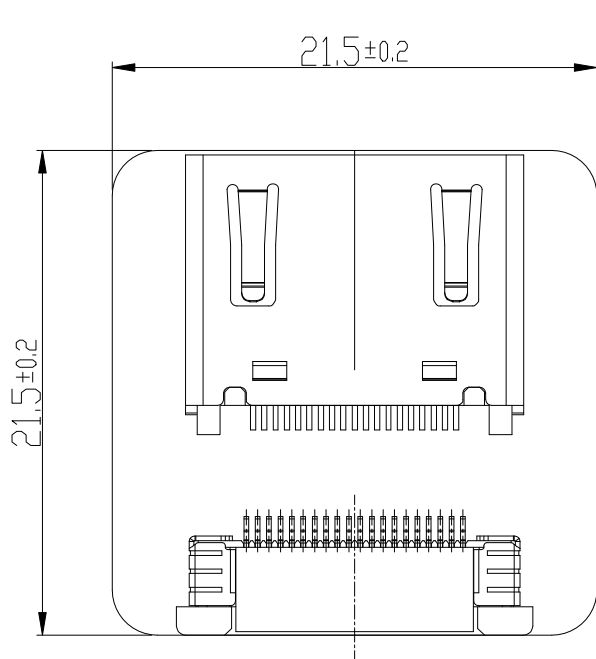

DIY HDMI Cable Parts - Straight HDMI Socket

REVISIONS					
Mark	REV.	Description	Date	Drawn	Approved
△	V1.0	Intail	2023.4.2	Arlandq	

Top View

Side View

Bottom View

未注公差								
x ±0.1	CUS. Name: -		Date: 2023.4.2		CUS. No: -		F	
.x ±0.1	Prepared: Arlandq	Date: 2023.4.2	DDS. No: -					
.xx ±0.05	Checked:	Date:	Scale: 1:1		Unit: MM			
.xxx ±0.005	Approved:	Date:	Third Angle		A4			
Angle ±0.5°								