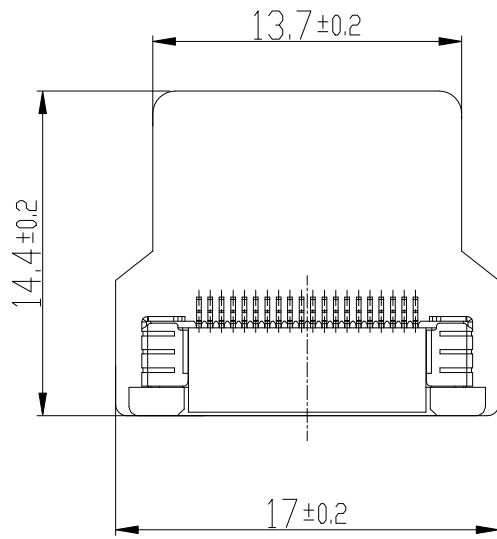

DIY HDMI Cable Parts - Right Angle (R Bend) Micro HDMI Plug

Top View

Side View

Bottom View

REVISIONS					
Mark	REV.	Description	Date	Drawn	Approved
△	V1.0	Intail	2023.4.2	Arlandq	

未注公差				
x ±0.1	CUS. Name:	-	CUS. No:	-
.x ±0.1	Prepared:	Arlandq	Date	2023.4.2
.xx ±0.05	Checked:		Date	
.xxx ±0.005	Approved:		Date	
Angle ±0.5°	Third Angle		Scale:	1:1 Unit: MM
				A4