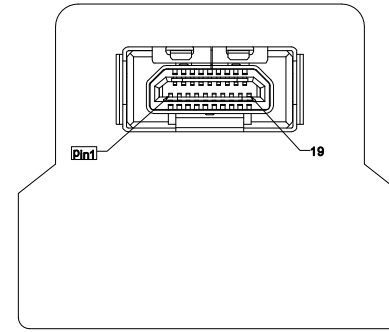

DIY HDMI Cable Parts - Right Angle (R Bend) Micro HDMI Plug

Top View

Side View

Bottom View

REVISIONS					
Mark	REV.	Description	Date	Drawn	Approved
△	V1.0	Intail	2023.4.2	Arlandq	

未注公差				
x ±0.1	CUS. Name:	-	CUS. No:	-
.x ±0.1	Prepared:	Arlandq	Date	2023.4.2
.xx ±0.05	Checked:		Date	
.xxx ±0.005	Approved:		Date	
Angle ±0.5°	Third Angle		Scale:	1:1 Unit: MM
				A4