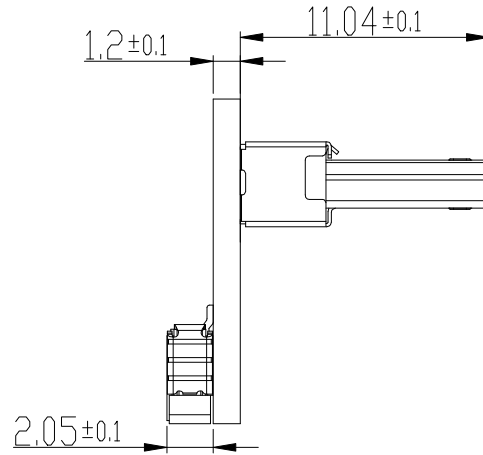

DIY HDMI Cable Parts - Right Angle (R Bend) Micro HDMI Plug

Top View

Side View

Bottom View

REVISIONS					
Mark	REV.	Description	Date	Drawn	Approved
△	V1.0	Intail	2023.4.2	Arlandq	

未注公差				
x ±0.1	CUS. Name:	-	CUS. No:	-
.x ±0.1	Prepared:	Arlandq	Date	2023.4.2
.xx ±0.05	Checked:		Date	
.xxx ±0.005	Approved:		Date	
Angle ±0.5°	Third Angle		Scale:	1:1 Unit: MM
				A4