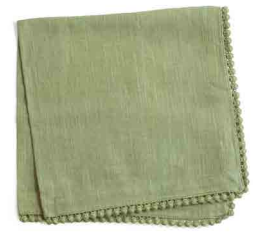

650CCNAPGRN
GREEN COTTON LACE NAPKIN
SET OF 4