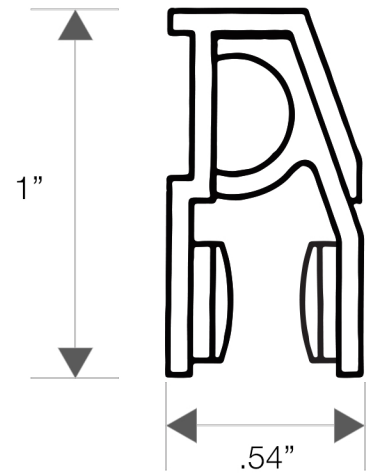

# MINI HANGMAN

Consists of two aluminum interlocking brackets featuring a built in level which ensures an accurate installation. The low profile of the mini hangman allows for installation of thin shelves. The aircraft grade aluminum brackets will not corrode and can be used indoors or outdoors on all surfaces. The system includes Walldog Anchorless fasteners. Patented.

## Pocket Size

Height 1.5" (38.1mm)      Depth .59" (15mm)