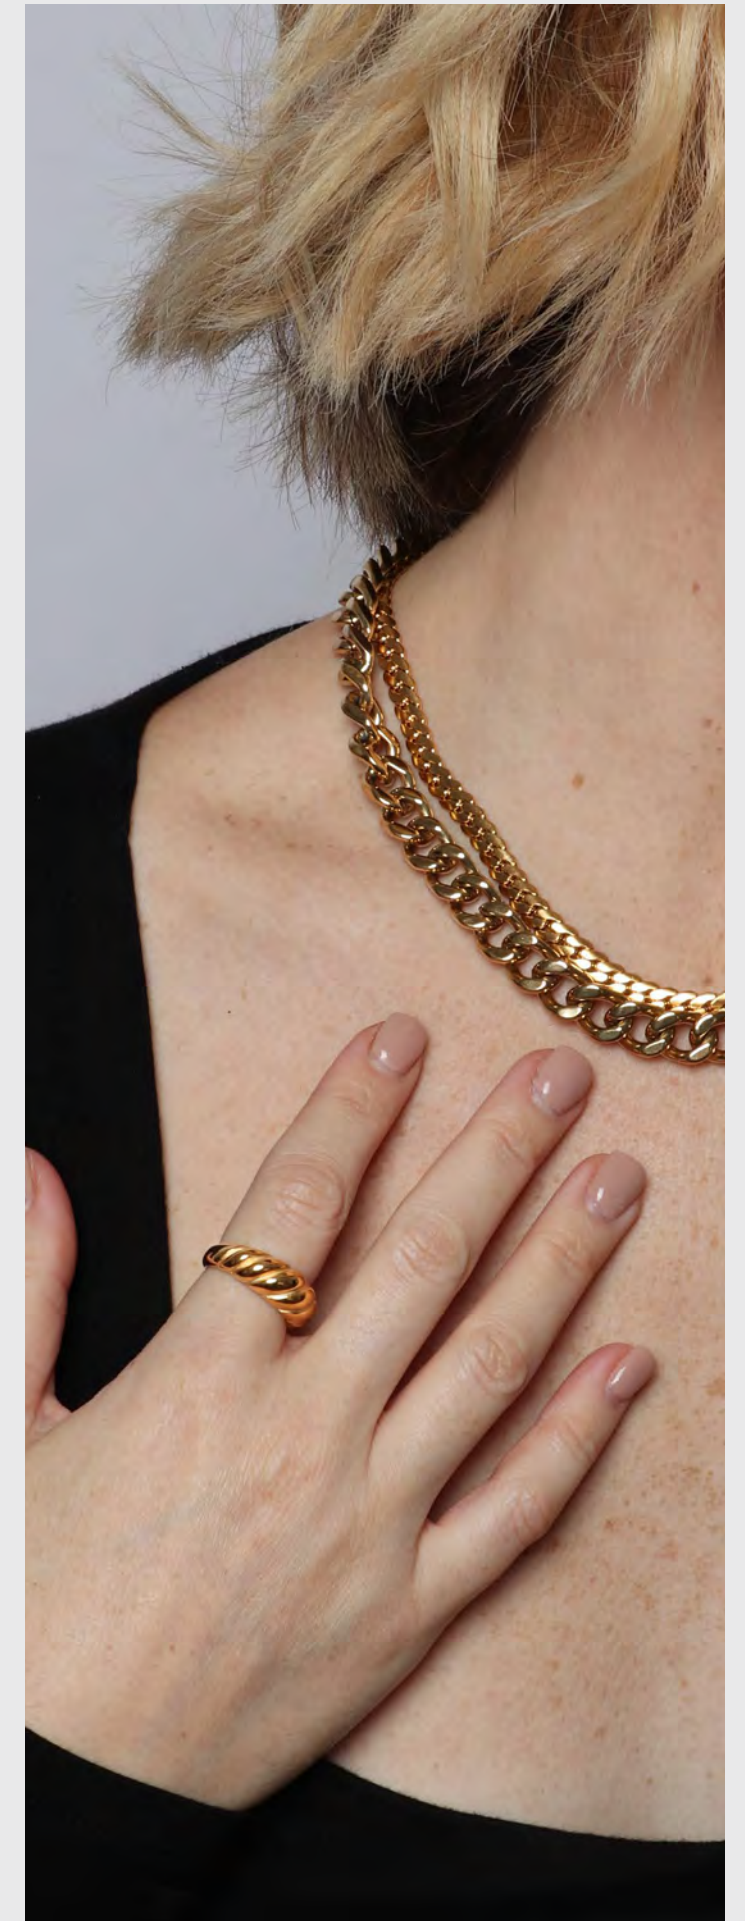

HELIX CHAIN 5mm
WHSL | 45 MSRP | 98

HALLE

HALLE HUGGIES
WHSL | 30 MSRP | 65

HALLE RING
WHSL | 31 MSRP | 68

HALLE HOOPS 1"
WHSL | 31 MSRP | 68

HALLE HOOPS 1.25"
WHSL | 33 MSRP | 72

MICA

RITA