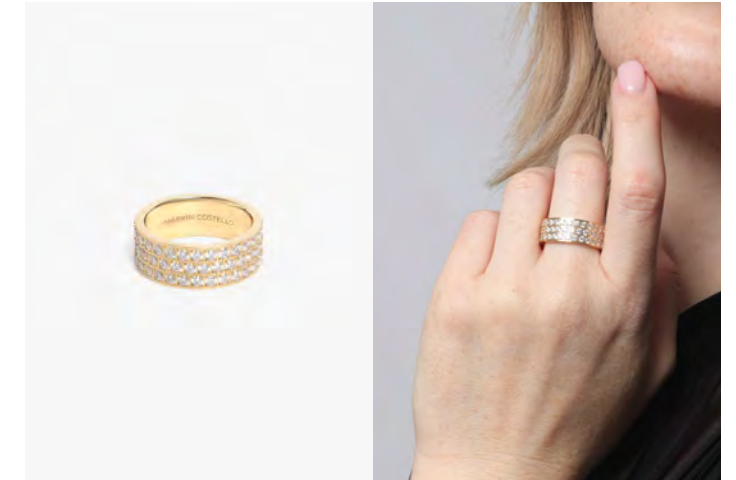

ZODIAC PENDANT
Individual: WHSL | 30 MSRP | 65
Set of 12: WHSL | 360 MSRP | 780

DIAMOND COLLECTION

AUDREY HUGGIES - diamond
WHSL | 36 MSRP | 78

AUDREY HOOPS - diamond
WHSL | 40 MSRP | 88

JAY HOOPS 1" - diamond
WHSL | 59 MSRP | 128
● ●

JAY HOOPS 2" - diamond
WHSL | 72 MSRP | 158
● ●

JAY HOOPS 3" - diamond
WHSL | 86 MSRP | 188
● ●

LAYLA RING - diamond
WHSL | 45 MSRP | 98
● ● (6) (7) (8)

BIGGIE BAND - diamond
WHSL | 59 MSRP | 128
● ● (6) (7) (8) (9)