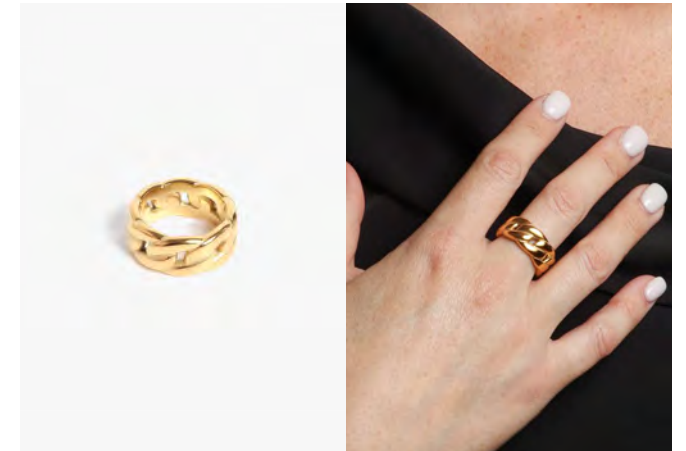

BOWIE

BOWIE HUGGIES 15mm
WHSL | 27 MSRP | 58

BOWIE HUGGIES 20mm
WHSL | 29 MSRP | 62

STEVIE

STEVIE HOOPS
WHSL | 33 MSRP | 72

ROCKY

ROCKY BAND - midi
WHSL | 30 MSRP | 65

ROCKY BAND - ceramic
WHSL | 30 MSRP | 65

CUBANLINK

QUEENS

QUEENS CHOKER
WHSL | 59 MSRP | 128

QUEENS CHAIN
WHSL | 68 MSRP | 148

QUEENS PENDANT
WHSL | 31 MSRP | 68

QUEENS BAND
WHSL | 33 MSRP | 72

QUEENS DROPS 1"
WHSL | 33 MSRP | 72

QUEENS DROPS 1.25"
WHSL | 36 MSRP | 78

QUEENS BRACELET
WHSL | 40 MSRP | 88

QUEENS ANKLET
WHSL | 45 MSRP | 98

CALLIE

CALLIE CHAIN 24" - two in one
WHSL | 59 MSRP | 128

CALLIE BRACELET
WHSL | 31 MSRP | 68

CALLIE CHOKER
WHSL | 40 MSRP | 88

CALLIE BELT - three in one
WHSL | 72 MSRP | 158