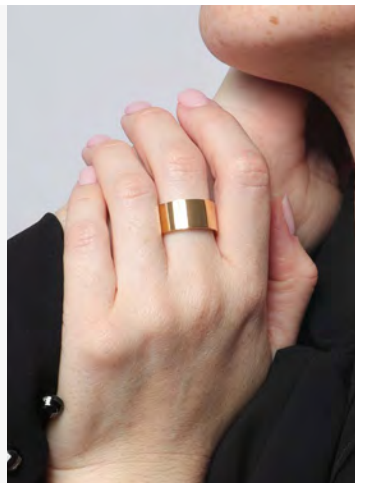

JESS CLUSTER PENDANT
WHSL | 36 MSRP | 78

BIGGIE BAND
WHSL | 40 MSRP | 88

TARA HUGGIES 15mm

WHSL | 27 MSRP | 58

TARA HUGGIES 20mm

WHSL | 29 MSRP | 62

TARA HUGGIES 35mm

WHSL | 31 MSRP | 68