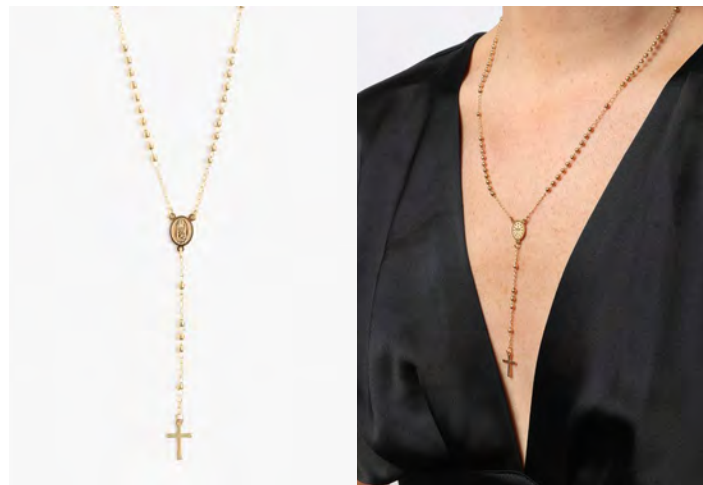

MIRAGE

MIRAGE CHAIN
WHSL | 30 MSRP | 65
● ●

SUPREME

SUPREME LARIAT - three in one
WHSL | 31 MSRP | 68
● ●

FAITHH

BARRY

BARRY NECKLACE
WHSL | 30 MSRP | 65

ORO

ORO PENDANT
WHSL | 35 MSRP | 75

ROSARY

SPECKLE ROSARY
 WHSL | 31 MSRP | 68

ALLY ROSARY
 WHSL | 36 MSRP | 78

ESTELLE ROSARY
 WHSL | 40 MSRP | 88

RACHEL ROSARY
 WHSL | 45 MSRP | 98

MEN'S

KINGS CHAIN 22"
WHSL | 68 MSRP | 148