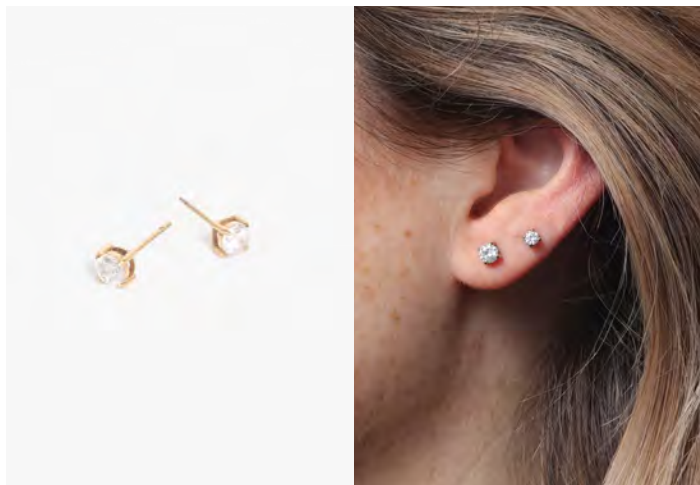

ZODIAC PENDANT
Individual: WHSL | 30 MSRP | 65
Set of 12: WHSL | 360 MSRP | 780

DIAMOND COLLECTION

AUDREY HUGGIES - diamond
WHSL | 36 MSRP | 78

AUDREY HOOPS - diamond
WHSL | 40 MSRP | 88

JAY HOOPS 1" - diamond
WHSL | 59 MSRP | 128
● ●

JAY HOOPS 2" - diamond
WHSL | 72 MSRP | 158
● ●

JAY HOOPS 3" - diamond
WHSL | 86 MSRP | 188
● ●

LAYLA RING - diamond
WHSL | 45 MSRP | 98
● ● (6) (7) (8)

BIGGIE BAND - diamond
WHSL | 59 MSRP | 128
● ● (6) (7) (8) (9)

SERENA CHOKER - diamond
WHSL | 45 MSRP | 98

BLAIR BRACELET - diamond
WHSL | 68 MSRP | 148

BLAIR STUDS 3mm - diamond
WHSL | 27 MSRP | 58

BLAIR STUDS 4mm - diamond
WHSL | 29 MSRP | 62

STAPLE

LAYLA

LAYLA HOOPS
WHSL | 30 MSRP | 65