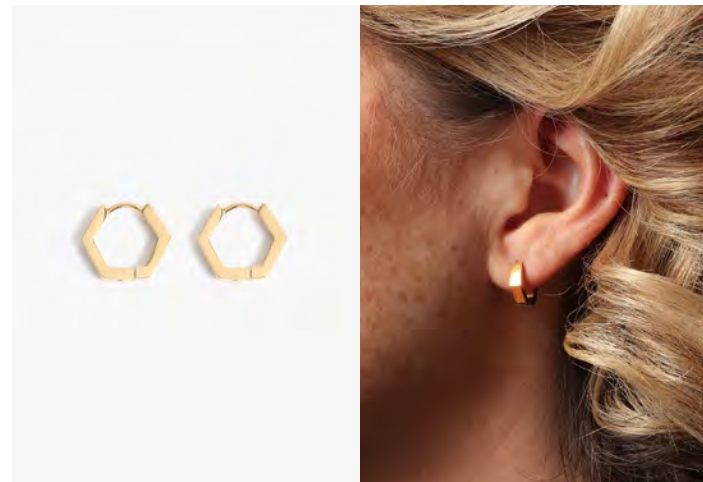

CROWN BRACELET - breathe
 WHSL | 29 MSRP | 62
 ● ●

CROWN BRACELET - joy
 WHSL | 29 MSRP | 62
 ● ●

CROWN BRACELET - love
 WHSL | 29 MSRP | 62
 ● ●

CROWN BRACELET - mama
 WHSL | 29 MSRP | 62
 ● ●

CONTEMPORARY

MAVERICK

MAVERICK HOOPS
WHSL | 36 MSRP | 78

MAVERICK HUGGIES
WHSL | 27 MSRP | 58

MAVERICK SIGNET
WHSL | 27 MSRP | 58

HENDRIX

HENDRIX STACK - set of 2
WHSL | 40 MSRP | 88

NILE

NILE CHOKER
WHSL | 30 MSRP | 65

HEX

HEX HUGGIES 15mm
WHSL | 27 MSRP | 58

HEX HUGGIES 20mm
WHSL | 29 MSRP | 62

HYDE

HYDE STUDS
WHSL | 29 MSRP | 62

BOLT

BOLT STUDS
WHSL | 27 MSRP | 58

BOLT STUDS - diamond
WHSL | 29 MSRP | 62