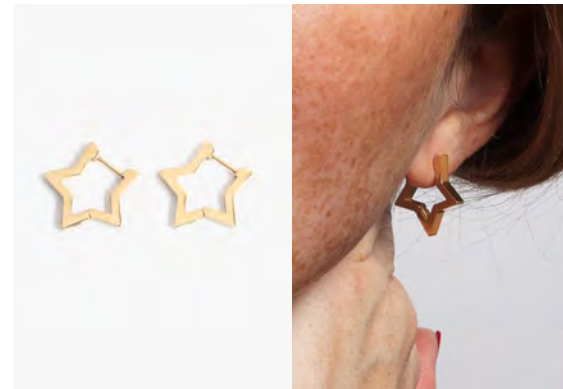

CROWN BRACELET - breathe
 WHSL | 29 MSRP | 62
 ● ●

CROWN BRACELET - joy
 WHSL | 29 MSRP | 62
 ● ●

CROWN BRACELET - love
 WHSL | 29 MSRP | 62
 ● ●

CROWN BRACELET - mama
 WHSL | 29 MSRP | 62
 ● ●

CONTEMPORARY

MAVERICK

MAVERICK HOOPS
WHSL | 36 MSRP | 78

MAVERICK HUGGIES
WHSL | 27 MSRP | 58

MAVERICK SIGNET
WHSL | 27 MSRP | 58

HENDRIX

HENDRIX STACK - set of 2
WHSL | 40 MSRP | 88

NILE

NILE CHOKER
WHSL | 30 MSRP | 65

HEX

HEX HUGGIES 15mm
WHSL | 27 MSRP | 58

HEX HUGGIES 20mm
WHSL | 29 MSRP | 62

HYDE

HYDE STUDS
WHSL | 29 MSRP | 62

BOLT

BOLT STUDS
WHSL | 27 MSRP | 58

BOLT STUDS - diamond
WHSL | 29 MSRP | 62

BOWIE

BOWIE HUGGIES 15mm
WHSL | 27 MSRP | 58

BOWIE HUGGIES 20mm
WHSL | 29 MSRP | 62

STEVIE

STEVIE HOOPS
WHSL | 33 MSRP | 72

ROCKY

ROCKY BAND - midi
WHSL | 30 MSRP | 65

ROCKY BAND - ceramic
WHSL | 30 MSRP | 65