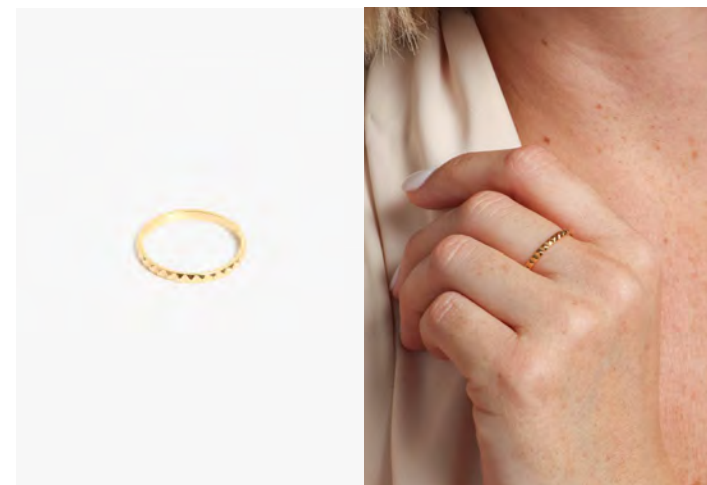

TRILOGY

TRILOGY LAYERS
WHSL | 45 MSRP | 98

LATTICE

LATTICE XL CHOKER
WHSL | 59 MSRP | 128

LATTICE CHOKER
WHSL | 40 MSRP | 88

LATTICE XL BRACELET
WHSL | 45 MSRP | 98

VEN

VEN HOOPS 1"
WHSL | 27 MSRP | 68

VEN HOOPS 2"
WHSL | 36 MSRP | 78

VEN HOOPS 3"
WHSL | 40 MSRP | 88

MELROSE

MELROSE BAND
WHSL | 23 MSRP | 50

COBRA

COBRA RING
WHSL | 40 MSRP | 88

VINTAGE

BILLIE