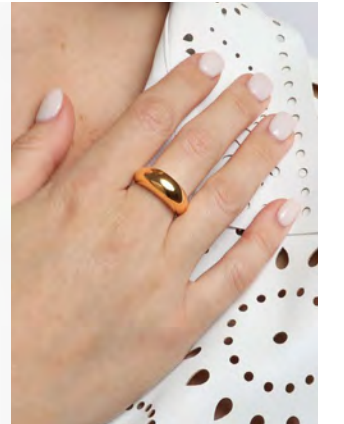

JAY HOOPS 2" - diamond
WHSL | 72 MSRP | 158
● ●

JAY HOOPS 3" - diamond
WHSL | 86 MSRP | 188
● ●

LAYLA RING - diamond
WHSL | 45 MSRP | 98
● ● (6) (7) (8)

BIGGIE BAND - diamond
WHSL | 59 MSRP | 128
● ● (6) (7) (8) (9)

SERENA CHOKER - diamond
WHSL | 45 MSRP | 98

BLAIR BRACELET - diamond
WHSL | 68 MSRP | 148

BLAIR STUDS 3mm - diamond
WHSL | 27 MSRP | 58

BLAIR STUDS 4mm - diamond
WHSL | 29 MSRP | 62

STAPLE

LAYLA

LAYLA HOOPS
WHSL | 30 MSRP | 65