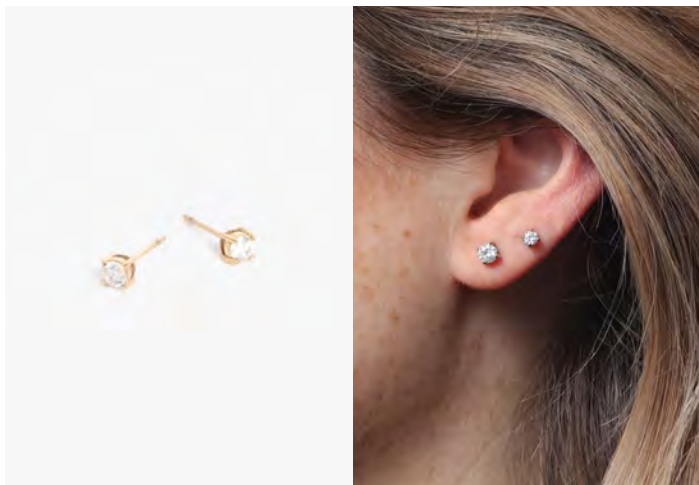

ZODIAC PENDANT
Individual: WHSL | 30 MSRP | 65
Set of 12: WHSL | 360 MSRP | 780

DIAMOND COLLECTION

AUDREY HUGGIES - diamond
WHSL | 36 MSRP | 78

AUDREY HOOPS - diamond
WHSL | 40 MSRP | 88

JAY HOOPS 1" - diamond
WHSL | 59 MSRP | 128
● ●

JAY HOOPS 2" - diamond
WHSL | 72 MSRP | 158
● ●

JAY HOOPS 3" - diamond
WHSL | 86 MSRP | 188
● ●

LAYLA RING - diamond
WHSL | 45 MSRP | 98
● ● (6) (7) (8)

BIGGIE BAND - diamond
WHSL | 59 MSRP | 128
● ● (6) (7) (8) (9)

SERENA CHOKER - diamond
WHSL | 45 MSRP | 98

BLAIR BRACELET - diamond
WHSL | 68 MSRP | 148

BLAIR STUDS 3mm - diamond
WHSL | 27 MSRP | 58

BLAIR STUDS 4mm - diamond
WHSL | 29 MSRP | 62

STAPLE

LAYLA

LAYLA HOOPS
WHSL | 30 MSRP | 65