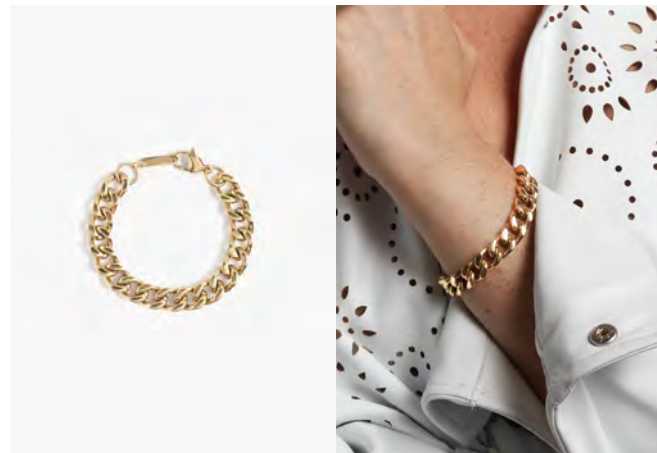

BOWIE

BOWIE HUGGIES 15mm
WHSL | 27 MSRP | 58

BOWIE HUGGIES 20mm
WHSL | 29 MSRP | 62

STEVIE

STEVIE HOOPS
WHSL | 33 MSRP | 72

ROCKY

ROCKY BAND - midi
WHSL | 30 MSRP | 65

ROCKY BAND - ceramic
WHSL | 30 MSRP | 65

CUBANLINK

QUEENS

QUEENS CHOKER
WHSL | 59 MSRP | 128

QUEENS CHAIN
WHSL | 68 MSRP | 148

QUEENS PENDANT
WHSL | 31 MSRP | 68

QUEENS BAND
WHSL | 33 MSRP | 72

QUEENS DROPS 1"
WHSL | 33 MSRP | 72

QUEENS DROPS 1.25"
WHSL | 36 MSRP | 78

QUEENS BRACELET
WHSL | 40 MSRP | 88

QUEENS ANKLET
WHSL | 45 MSRP | 98

CALLIE

CALLIE CHAIN 24" - two in one
WHSL | 59 MSRP | 128

CALLIE BRACELET
WHSL | 31 MSRP | 68

CALLIE CHOKER
WHSL | 40 MSRP | 88

CALLIE BELT - three in one
WHSL | 72 MSRP | 158