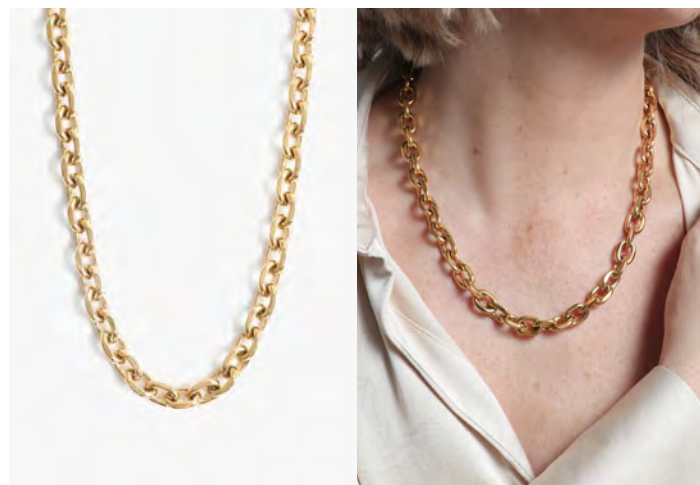

JESS CLUSTER PENDANT
WHSL | 36 MSRP | 78

BIGGIE BAND
WHSL | 40 MSRP | 88

TARA HUGGIES 15mm

WHSL | 27 MSRP | 58

TARA HUGGIES 20mm

WHSL | 29 MSRP | 62

TARA HUGGIES 35mm

WHSL | 31 MSRP | 68

MICA XL CHAIN

WHSL | 59 MSRP | 128

MICA XL BRACELET

WHSL | 40 MSRP | 88

ZODIAC

ZODIAC BRACELETS

ZODIAC BRACELET
Individual: WHSL | 30 MSRP | 65
Set of 12: WHSL | 360 MSRP | 780

ZODIAC PENDANTS