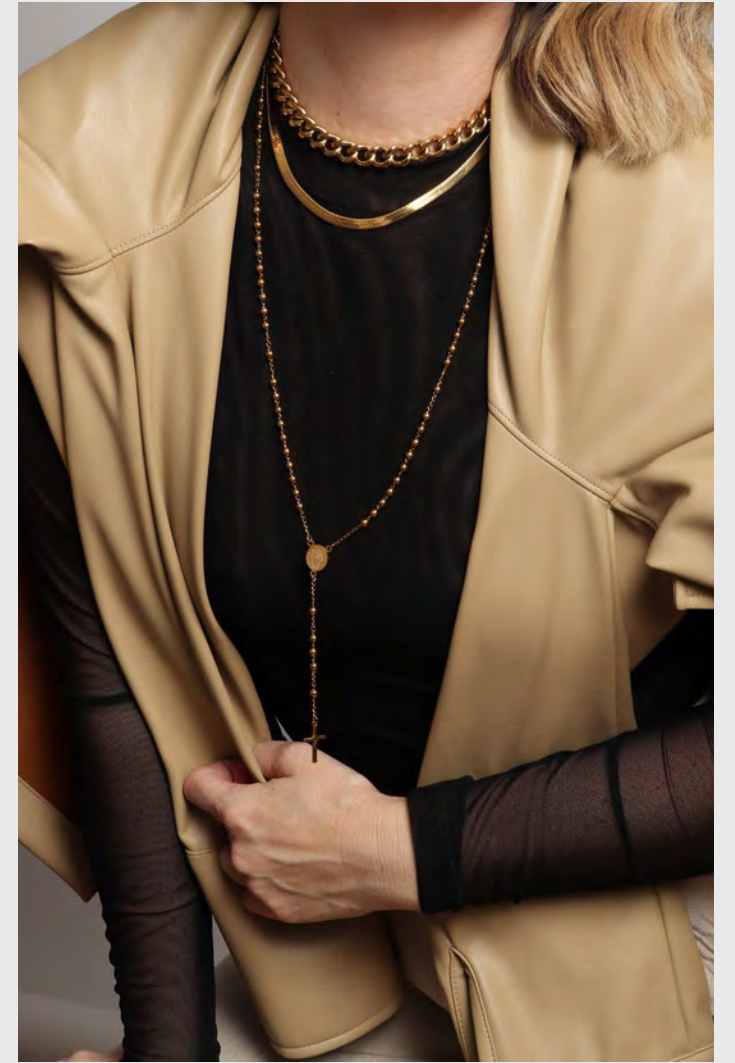

MIRAGE

MIRAGE CHAIN
WHSL | 30 MSRP | 65
● ●

SUPREME

SUPREME LARIAT - three in one
WHSL | 31 MSRP | 68
● ●

FAITHH

BARRY

BARRY NECKLACE
WHSL | 30 MSRP | 65

ORO

ORO PENDANT
WHSL | 35 MSRP | 75

ROSARY

SPECKLE ROSARY
 WHSL | 31 MSRP | 68

ALLY ROSARY
 WHSL | 36 MSRP | 78

ESTELLE ROSARY
 WHSL | 40 MSRP | 88

RACHEL ROSARY
 WHSL | 45 MSRP | 98

MEN'S

KINGS CHAIN 22"
WHSL | 68 MSRP | 148