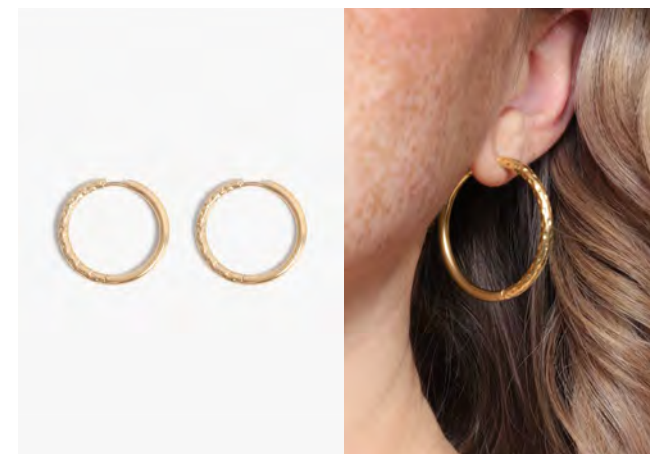

JESS CLUSTER PENDANT
WHSL | 36 MSRP | 78

BIGGIE BAND
WHSL | 40 MSRP | 88

TARA HUGGIES 15mm

WHSL | 27 MSRP | 58

TARA HUGGIES 20mm

WHSL | 29 MSRP | 62

TARA HUGGIES 35mm

WHSL | 31 MSRP | 68

MICA XL CHAIN

WHSL | 59 MSRP | 128

MICA XL BRACELET

WHSL | 40 MSRP | 88

ZODIAC

ZODIAC BRACELETS

ZODIAC BRACELET
Individual: WHSL | 30 MSRP | 65
Set of 12: WHSL | 360 MSRP | 780

ZODIAC PENDANTS

ZODIAC PENDANT
Individual: WHSL | 30 MSRP | 65
Set of 12: WHSL | 360 MSRP | 780

DIAMOND COLLECTION

AUDREY HUGGIES - diamond
WHSL | 36 MSRP | 78

AUDREY HOOPS - diamond
WHSL | 40 MSRP | 88

JAY HOOPS 1" - diamond
WHSL | 59 MSRP | 128
● ●