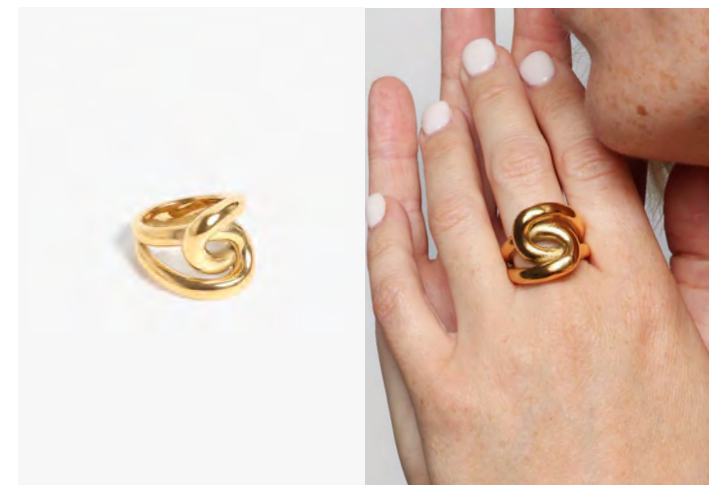

TRILOGY

TRILOGY LAYERS
WHSL | 45 MSRP | 98

LATTICE

LATTICE XL CHOKER
WHSL | 59 MSRP | 128

LATTICE CHOKER
WHSL | 40 MSRP | 88

LATTICE XL BRACELET
WHSL | 45 MSRP | 98

VEN

VEN HOOPS 1"
WHSL | 27 MSRP | 68

VEN HOOPS 2"
WHSL | 36 MSRP | 78

VEN HOOPS 3"
WHSL | 40 MSRP | 88

MELROSE

MELROSE BAND
WHSL | 23 MSRP | 50

COBRA

COBRA RING
WHSL | 40 MSRP | 88

VINTAGE

BILLIE

BILLIE CHAIN 3mm
WHSL | 36 MSRP | 78

BILLIE CHAIN 5mm
WHSL | 40 MSRP | 88

HELIX

HELIX BRACELET 3mm
WHSL | 31 MSRP | 68

HELIX BRACELET 5mm
WHSL | 36 MSRP | 78

HELIX LAYERS
WHSL | 36 MSRP | 78

HELIX CHAIN 3mm
WHSL | 40 MSRP | 88