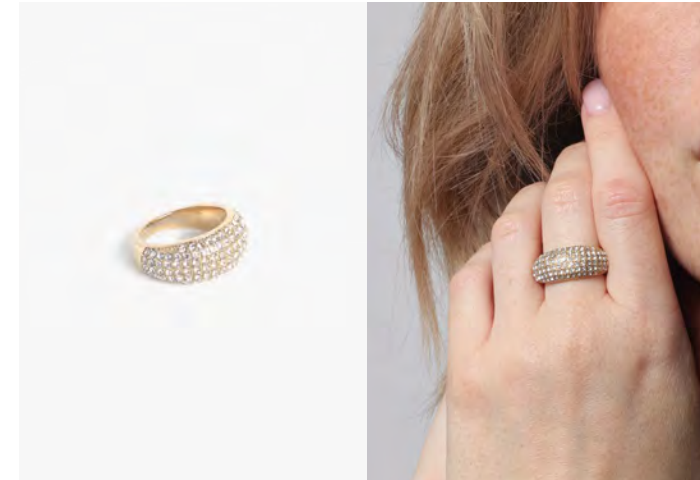

ZODIAC PENDANT
Individual: WHSL | 30 MSRP | 65
Set of 12: WHSL | 360 MSRP | 780

DIAMOND COLLECTION

AUDREY HUGGIES - diamond
WHSL | 36 MSRP | 78

AUDREY HOOPS - diamond
WHSL | 40 MSRP | 88

JAY HOOPS 1" - diamond
WHSL | 59 MSRP | 128
● ●

JAY HOOPS 2" - diamond
WHSL | 72 MSRP | 158
● ●

JAY HOOPS 3" - diamond
WHSL | 86 MSRP | 188
● ●

LAYLA RING - diamond
WHSL | 45 MSRP | 98
● ● (6) (7) (8)

BIGGIE BAND - diamond
WHSL | 59 MSRP | 128
● ● (6) (7) (8) (9)

SERENA CHOKER - diamond
WHSL | 45 MSRP | 98

BLAIR BRACELET - diamond
WHSL | 68 MSRP | 148

BLAIR STUDS 3mm - diamond
WHSL | 27 MSRP | 58

BLAIR STUDS 4mm - diamond
WHSL | 29 MSRP | 62

STAPLE

LAYLA

LAYLA HOOPS
WHSL | 30 MSRP | 65