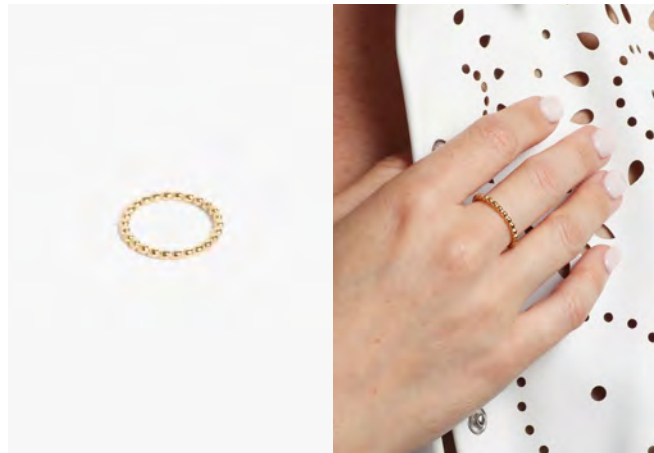

ORION PENDANT
 WHSL | 36 MSRP | 78

● ●

ORION HUGGIES
 WHSL | 31 MSRP | 68

● ●

ORION BAND
 WHSL | 31 MSRP | 68

● ● (6) (7) (8)

ORION CUFF
 WHSL | 36 MSRP | 78

● ●

CROWN

CROWN CHAIN
 WHSL | 36 MSRP | 78
 ● ●

CROWN CUFF 5mm
 WHSL | 36 MSRP | 78
 ● ●

CROWN BAND
 WHSL | 23 MSRP | 50
 ● ● (6) (7) (8)

CROWN BRACELET - custom
 WHSL | 29 MSRP | 62
 ● ●

CROWN BRACELET - believe
 WHSL | 29 MSRP | 62
 ● ●

CROWN BRACELET - breathe
 WHSL | 29 MSRP | 62
 ● ●

CROWN BRACELET - joy
 WHSL | 29 MSRP | 62
 ● ●

CROWN BRACELET - love
 WHSL | 29 MSRP | 62
 ● ●

CROWN BRACELET - mama
 WHSL | 29 MSRP | 62
 ● ●

CONTEMPORARY