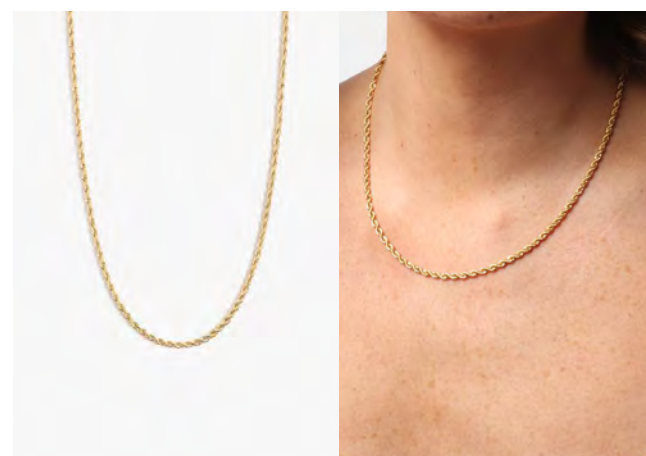

VEN HOOPS 2"
WHSL | 36 MSRP | 78

VEN HOOPS 3"
WHSL | 40 MSRP | 88

MELROSE

MELROSE BAND
WHSL | 23 MSRP | 50

COBRA

COBRA RING
WHSL | 40 MSRP | 88

VINTAGE

BILLIE

BILLIE CHAIN 3mm
WHSL | 36 MSRP | 78

BILLIE CHAIN 5mm
WHSL | 40 MSRP | 88

HELIX

HELIX BRACELET 3mm
WHSL | 31 MSRP | 68

HELIX BRACELET 5mm
WHSL | 36 MSRP | 78

HELIX LAYERS
WHSL | 36 MSRP | 78

HELIX CHAIN 3mm
WHSL | 40 MSRP | 88

HELIX CHAIN 5mm
WHSL | 45 MSRP | 98

HALLE

HALLE HUGGIES
WHSL | 30 MSRP | 65

HALLE RING
WHSL | 31 MSRP | 68

HALLE HOOPS 1"
WHSL | 31 MSRP | 68

HALLE HOOPS 1.25"
WHSL | 33 MSRP | 72

MICA

RITA