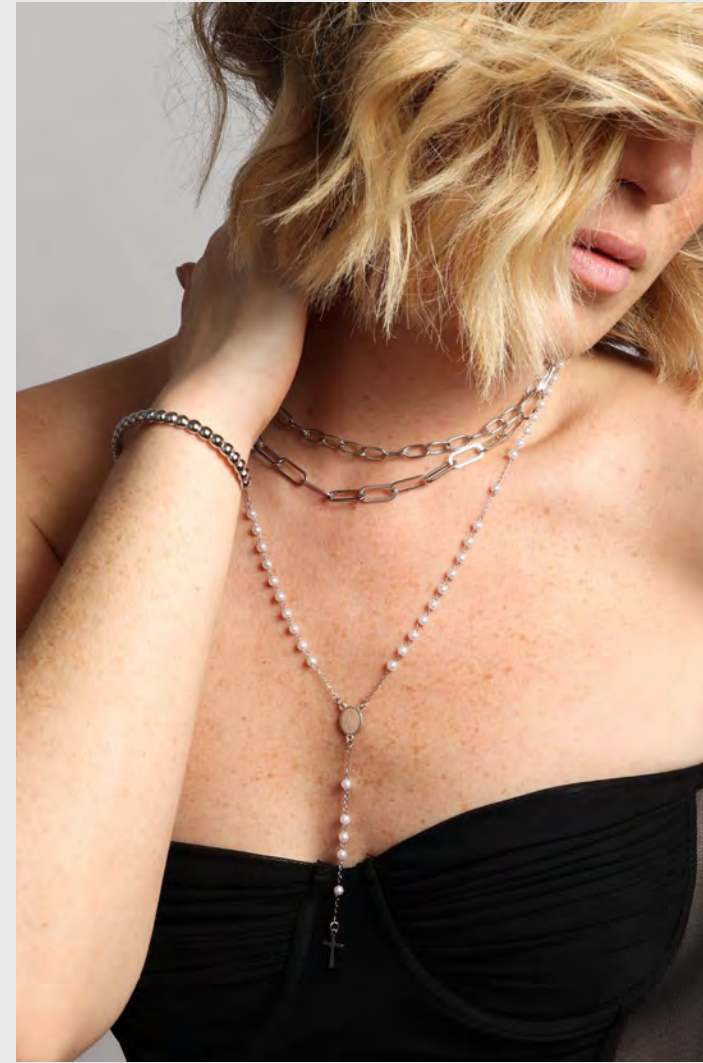

MIRAGE

MIRAGE CHAIN
WHSL | 30 MSRP | 65
● ●

SUPREME

SUPREME LARIAT - three in one
WHSL | 31 MSRP | 68
● ●

FAITHH

BARRY

BARRY NECKLACE
WHSL | 30 MSRP | 65

ORO

ORO PENDANT
WHSL | 35 MSRP | 75

ROSARY

SPECKLE ROSARY
 WHSL | 31 MSRP | 68

ALLY ROSARY
 WHSL | 36 MSRP | 78

ESTELLE ROSARY
 WHSL | 40 MSRP | 88

RACHEL ROSARY
 WHSL | 45 MSRP | 98

MEN'S

KINGS CHAIN 22"
WHSL | 68 MSRP | 148