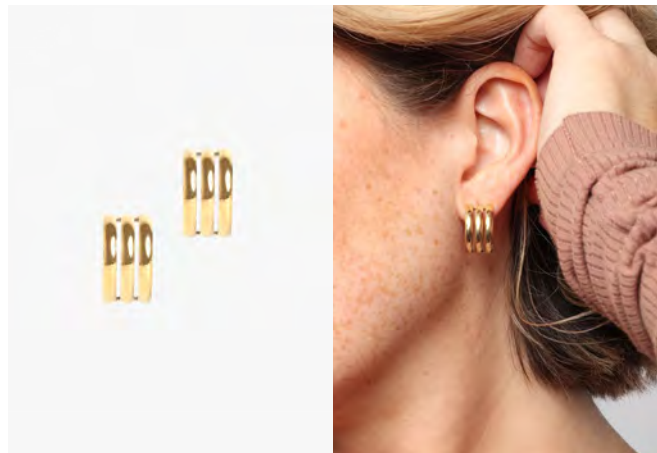

PETRA HOOPS
WHSL | 36 MSRP | 78