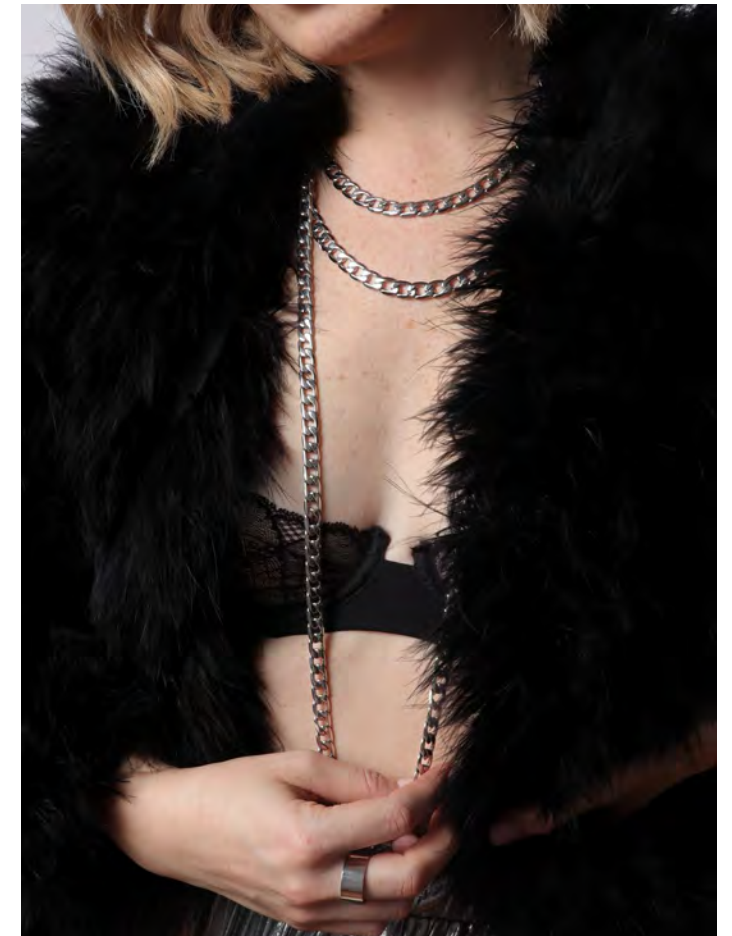

CALLIE ANKLET
WHSL | 36 MSRP | 78

KINGS

KINGS CHAIN 18"
WHSL | 59 MSRP | 128

KINGS CHAIN 22"
WHSL | 68 MSRP | 148

KINGS BELT - three in one
WHSL | 81 MSRP | 178

KINGS BRACELET
WHSL | 40 MSRP | 88

KINGS ANKLET
WHSL | 45 MSRP | 98