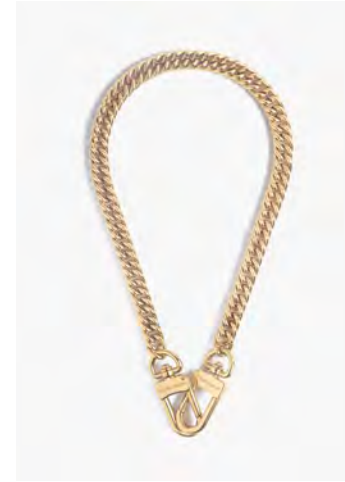

CHATEAU COLLECTION

GABRIELLA CHAIN - three in one
WHSL | 90 MSRP | 198