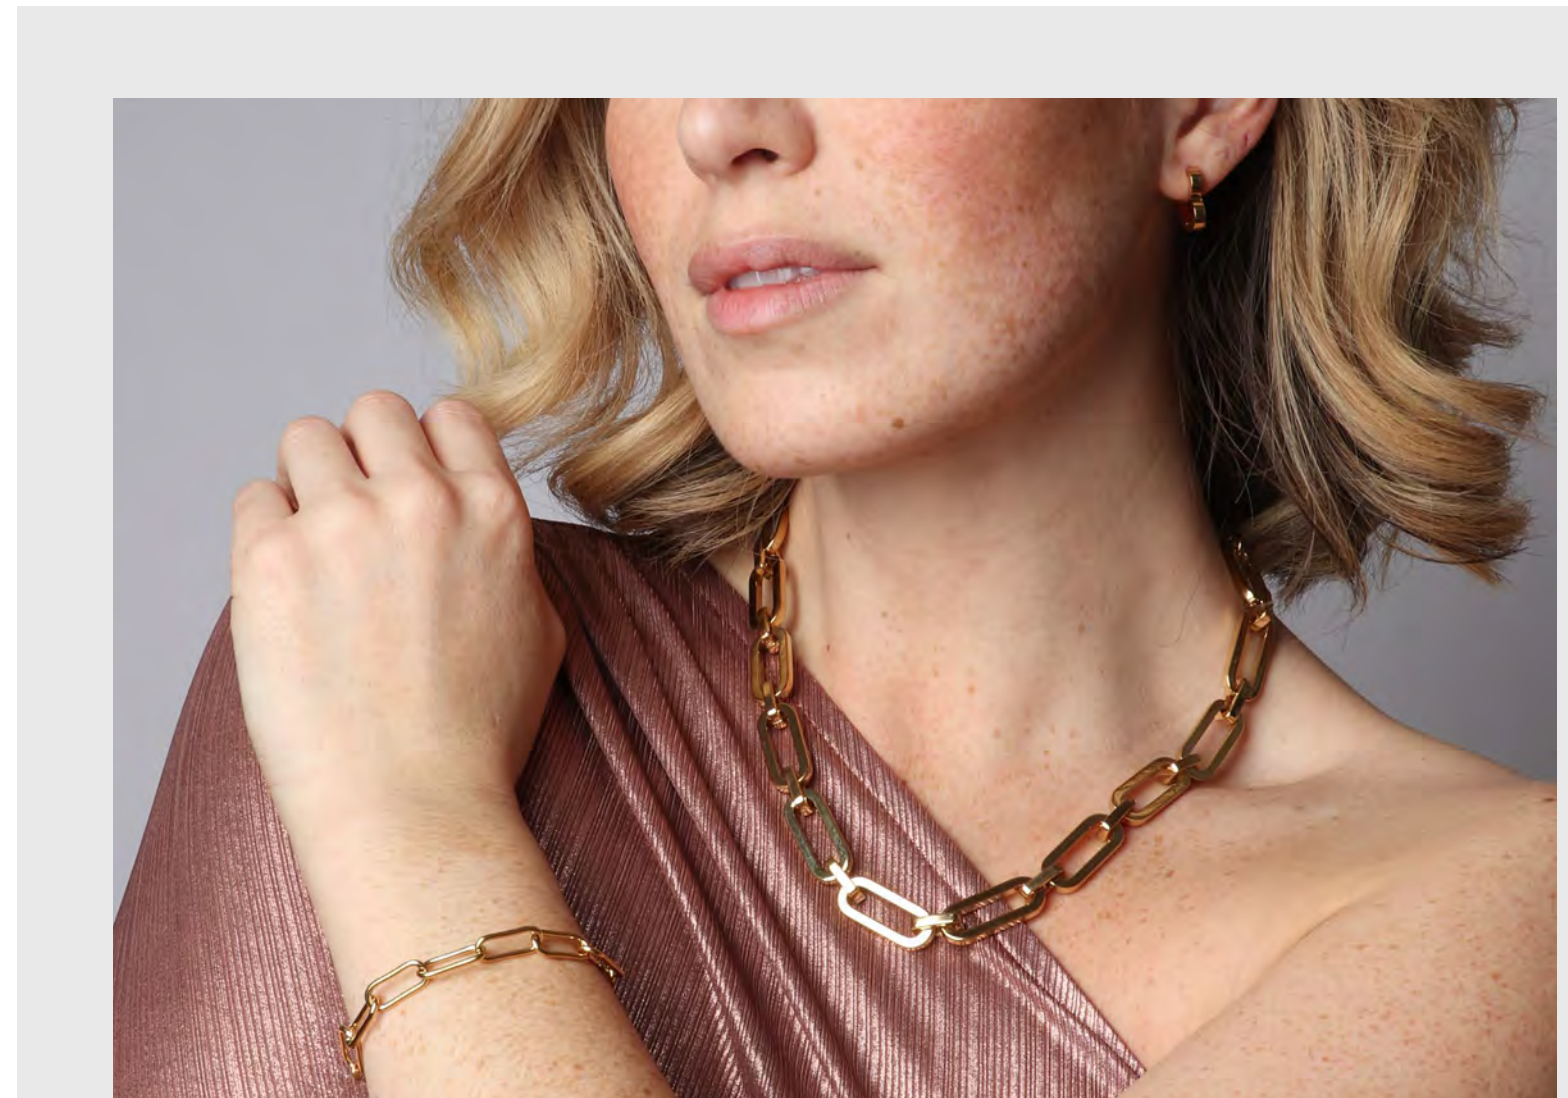

LAYLA RING
WHSL | 30 MSRP | 65

NIKI

NIKI CHAIN
WHSL | 72 MSRP | 158

NIKI DROPS
WHSL | 40 MSRP | 88

MICHAELA

MICHAELA HOOPS 2"
WHSL | 40 MSRP | 88

MICHAELA HOOPS 1"
WHSL | 36 MSRP | 78

MICHAELA HOOPS 3"
WHSL | 45 MSRP | 98