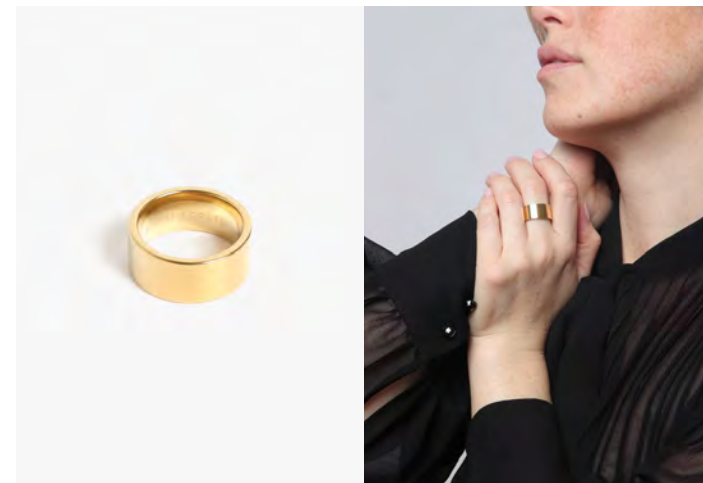

MIRAGE

MIRAGE CHAIN
WHSL | 30 MSRP | 65
● ●

SUPREME

SUPREME LARIAT - three in one
WHSL | 31 MSRP | 68
● ●

FAITHH

BARRY

BARRY NECKLACE
WHSL | 30 MSRP | 65

ORO

ORO PENDANT
WHSL | 35 MSRP | 75

ROSARY

SPECKLE ROSARY
 WHSL | 31 MSRP | 68

ALLY ROSARY
 WHSL | 36 MSRP | 78

ESTELLE ROSARY
 WHSL | 40 MSRP | 88

RACHEL ROSARY
 WHSL | 45 MSRP | 98

MEN'S

KINGS CHAIN 22"
WHSL | 68 MSRP | 148

CALLIE BRACELET - men's
WHSL | 33 MSRP | 72

CALLIE CHAIN 24" - two in one
WHSL | 59 MSRP | 128

KINGS BRACELET - men's
WHSL | 42 MSRP | 92

BIGGIE BAND - men's
WHSL | 45 MSRP | 98

QUEENS BRACELET - men's
WHSL | 42 MSRP | 92