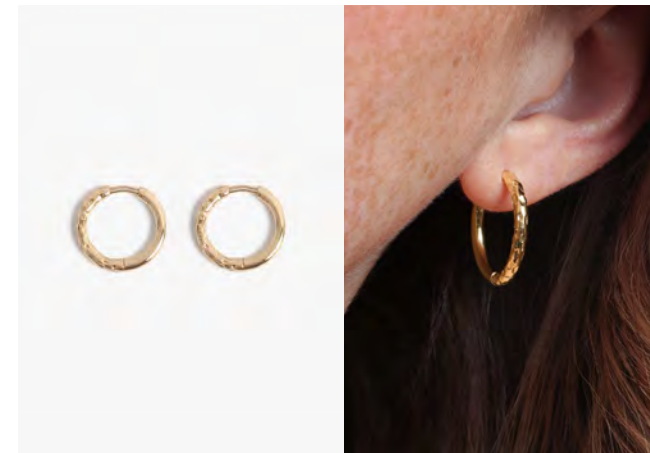

JESS CLUSTER PENDANT
WHSL | 36 MSRP | 78

BIGGIE BAND
WHSL | 40 MSRP | 88

TARA HUGGIES 15mm

WHSL | 27 MSRP | 58

TARA HUGGIES 20mm

WHSL | 29 MSRP | 62

TARA HUGGIES 35mm

WHSL | 31 MSRP | 68

MICA XL CHAIN

WHSL | 59 MSRP | 128

MICA XL BRACELET

WHSL | 40 MSRP | 88

ZODIAC

ZODIAC BRACELETS

ZODIAC BRACELET
Individual: WHSL | 30 MSRP | 65
Set of 12: WHSL | 360 MSRP | 780

ZODIAC PENDANTS

ZODIAC PENDANT
Individual: WHSL | 30 MSRP | 65
Set of 12: WHSL | 360 MSRP | 780

DIAMOND COLLECTION

AUDREY HUGGIES - diamond
WHSL | 36 MSRP | 78

AUDREY HOOPS - diamond
WHSL | 40 MSRP | 88

JAY HOOPS 1" - diamond
WHSL | 59 MSRP | 128
● ●