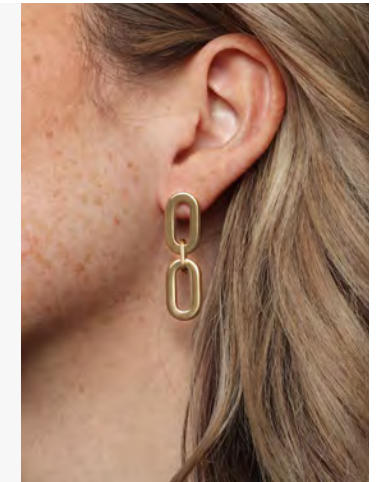

JAY HOOPS 2" - diamond
WHSL | 72 MSRP | 158
● ●

JAY HOOPS 3" - diamond
WHSL | 86 MSRP | 188
● ●

LAYLA RING - diamond
WHSL | 45 MSRP | 98
● ● (6) (7) (8)

BIGGIE BAND - diamond
WHSL | 59 MSRP | 128
● ● (6) (7) (8) (9)

SERENA CHOKER - diamond
WHSL | 45 MSRP | 98

BLAIR BRACELET - diamond
WHSL | 68 MSRP | 148

BLAIR STUDS 3mm - diamond
WHSL | 27 MSRP | 58

BLAIR STUDS 4mm - diamond
WHSL | 29 MSRP | 62

STAPLE

LAYLA

LAYLA HOOPS
WHSL | 30 MSRP | 65

LAYLA RING
WHSL | 30 MSRP | 65

NIKI

NIKI CHAIN
WHSL | 72 MSRP | 158

NIKI DROPS
WHSL | 40 MSRP | 88

MICHAELA

MICHAELA HOOPS 2"
WHSL | 40 MSRP | 88

MICHAELA HOOPS 1"
WHSL | 36 MSRP | 78

MICHAELA HOOPS 3"
WHSL | 45 MSRP | 98