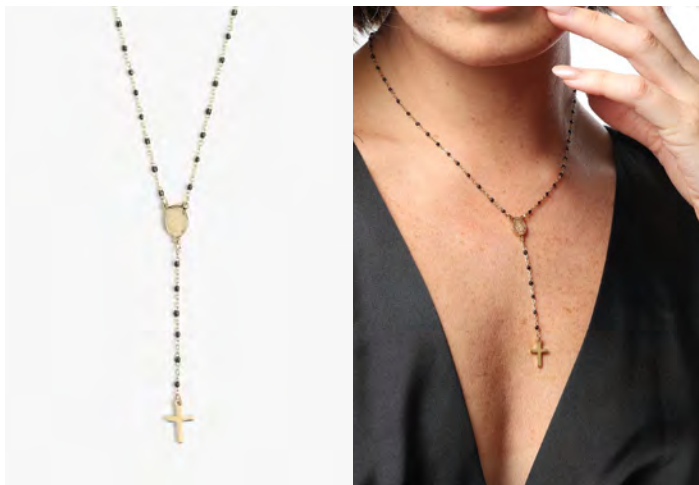

MARIPOSA

MARIPOSA DROPS
WHSL | 33 MSRP | 72

ANITA

ANITA CHOKER
WHSL | 31 MSRP | 68

EMPIRE

EMPIRE CHAIN
WHSL | 36 MSRP | 78
● ●

OCHSE

OCHSE CHAIN
WHSL | 40 MSRP | 88
● ●

MIRAGE

MIRAGE CHAIN
WHSL | 30 MSRP | 65
● ●

SUPREME

SUPREME LARIAT - three in one
WHSL | 31 MSRP | 68
● ●

FAITHH

BARRY

BARRY NECKLACE
WHSL | 30 MSRP | 65

ORO

ORO PENDANT
WHSL | 35 MSRP | 75

ROSARY

SPECKLE ROSARY
 WHSL | 31 MSRP | 68

ALLY ROSARY
 WHSL | 36 MSRP | 78

ESTELLE ROSARY
 WHSL | 40 MSRP | 88

RACHEL ROSARY
 WHSL | 45 MSRP | 98

MEN'S

KINGS CHAIN 22"
WHSL | 68 MSRP | 148