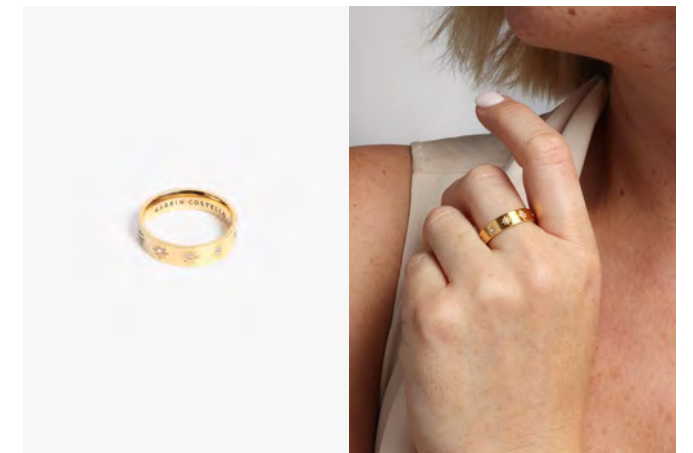

PARADISE

PARADISE CHOKER
WHSL | 31 MSRP | 68

PARADISE LAYERS
WHSL | 36 MSRP | 78

PARADISE BRACELET
WHSL | 27 MSRP | 58

PARADISE ANKLET
WHSL | 29 MSRP | 62

ORION

ORION LARIAT
 WHSL | 36 MSRP | 78

● ●

ORION PENDANT
 WHSL | 36 MSRP | 78

● ●

ORION HUGGIES
 WHSL | 31 MSRP | 68

● ●

ORION BAND
 WHSL | 31 MSRP | 68

● ● (6) (7) (8)

ORION CUFF
 WHSL | 36 MSRP | 78

● ●