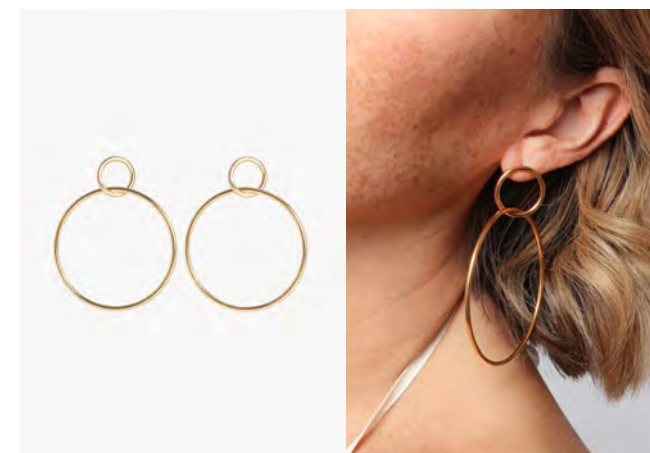

PETRA

PETRA HUGGIES 3mm
WHSL | 27 MSRP | 58

PETRA HUGGIES 5mm
WHSL | 29 MSRP | 62

PETRA HOOPS
WHSL | 36 MSRP | 78

PETRA BAND
WHSL | 31 MSRP | 68

PETRA CUFF
WHSL | 40 MSRP | 88

MONTEREY

MONTEREY HOOPS
WHSL | 38 MSRP | 82

TRILOGY

TRILOGY LAYERS
WHSL | 45 MSRP | 98

LATTICE

LATTICE XL CHOKER
WHSL | 59 MSRP | 128

LATTICE CHOKER
WHSL | 40 MSRP | 88

LATTICE XL BRACELET
WHSL | 45 MSRP | 98

VEN

VEN HOOPS 1"
WHSL | 27 MSRP | 68

VEN HOOPS 2"
WHSL | 36 MSRP | 78

VEN HOOPS 3"
WHSL | 40 MSRP | 88

MELROSE

MELROSE BAND
WHSL | 23 MSRP | 50

COBRA

COBRA RING
WHSL | 40 MSRP | 88

VINTAGE

BILLIE