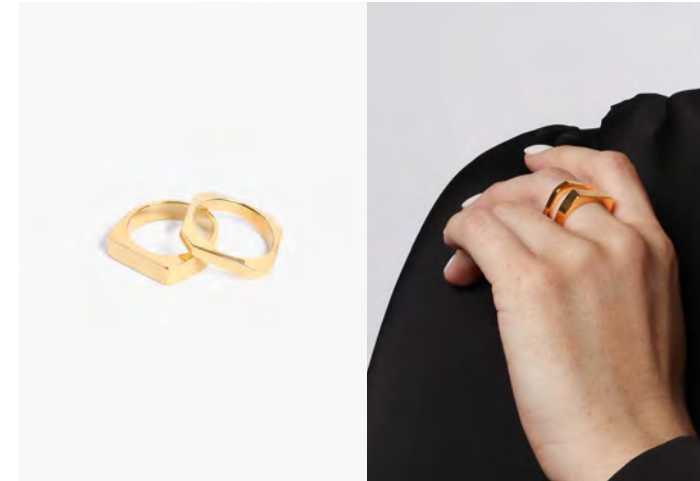

CROWN BRACELET - breathe
 WHSL | 29 MSRP | 62
 ● ●

CROWN BRACELET - joy
 WHSL | 29 MSRP | 62
 ● ●

CROWN BRACELET - love
 WHSL | 29 MSRP | 62
 ● ●

CROWN BRACELET - mama
 WHSL | 29 MSRP | 62
 ● ●

CONTEMPORARY

MAVERICK

MAVERICK HOOPS
WHSL | 36 MSRP | 78

MAVERICK HUGGIES
WHSL | 27 MSRP | 58

MAVERICK SIGNET
WHSL | 27 MSRP | 58

HENDRIX

HENDRIX STACK - set of 2
WHSL | 40 MSRP | 88

NILE

NILE CHOKER
WHSL | 30 MSRP | 65

HEX

HEX HUGGIES 15mm
WHSL | 27 MSRP | 58

HEX HUGGIES 20mm
WHSL | 29 MSRP | 62

HYDE

HYDE STUDS
WHSL | 29 MSRP | 62

BOLT

BOLT STUDS
WHSL | 27 MSRP | 58

BOLT STUDS - diamond
WHSL | 29 MSRP | 62