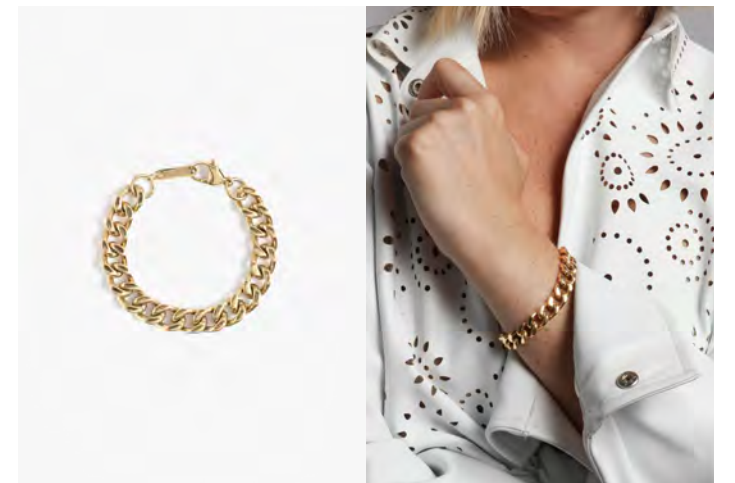

ORO PENDANT
WHSL | 35 MSRP | 75

ROSARY

SPECKLE ROSARY
 WHSL | 31 MSRP | 68

ALLY ROSARY
 WHSL | 36 MSRP | 78

ESTELLE ROSARY
 WHSL | 40 MSRP | 88

RACHEL ROSARY
 WHSL | 45 MSRP | 98

MEN'S

KINGS CHAIN 22"
WHSL | 68 MSRP | 148

CALLIE BRACELET - men's
WHSL | 33 MSRP | 72

CALLIE CHAIN 24" - two in one
WHSL | 59 MSRP | 128

KINGS BRACELET - men's
WHSL | 42 MSRP | 92

BIGGIE BAND - men's
WHSL | 45 MSRP | 98

QUEENS BRACELET - men's
WHSL | 42 MSRP | 92