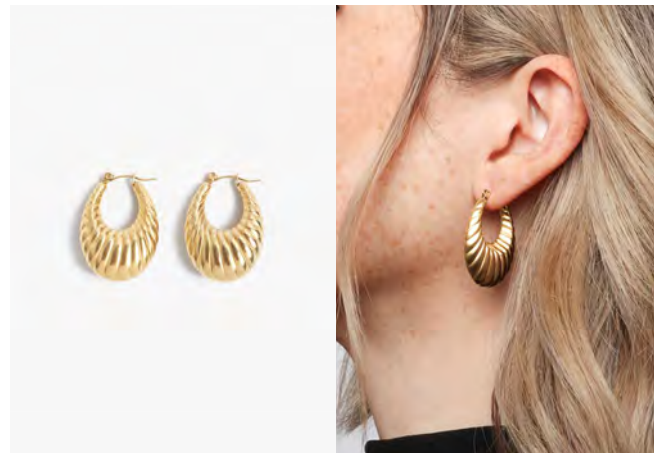

VEN HOOPS 2"
WHSL | 36 MSRP | 78

VEN HOOPS 3"
WHSL | 40 MSRP | 88

MELROSE

MELROSE BAND
WHSL | 23 MSRP | 50

COBRA

COBRA RING
WHSL | 40 MSRP | 88

VINTAGE

BILLIE

BILLIE CHAIN 3mm
WHSL | 36 MSRP | 78

BILLIE CHAIN 5mm
WHSL | 40 MSRP | 88

HELIX

HELIX BRACELET 3mm
WHSL | 31 MSRP | 68

HELIX BRACELET 5mm
WHSL | 36 MSRP | 78

HELIX LAYERS
WHSL | 36 MSRP | 78

HELIX CHAIN 3mm
WHSL | 40 MSRP | 88

HELIX CHAIN 5mm
WHSL | 45 MSRP | 98

HALLE

HALLE HUGGIES
WHSL | 30 MSRP | 65

HALLE RING
WHSL | 31 MSRP | 68

HALLE HOOPS 1"
WHSL | 31 MSRP | 68

HALLE HOOPS 1.25"
WHSL | 33 MSRP | 72

MICA

RITA

MICA CHAIN
WHSL | 40 MSRP | 88

RITA HOOPS
WHSL | 36 MSRP | 78

STALLION

STALLION CHAIN - two in one
WHSL | 59 MSRP | 128

STALLION BRACELET
WHSL | 36 MSRP | 78

RAMSEY

RAMSEY CHOKER 3mm
WHSL | 33 MSRP | 72

RAMSEY CHOKER 5mm
WHSL | 36 MSRP | 78