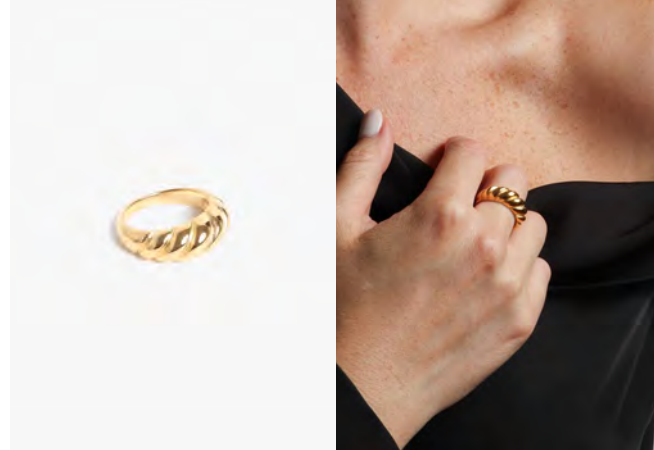

HALLE RING
WHSL | 31 MSRP | 68