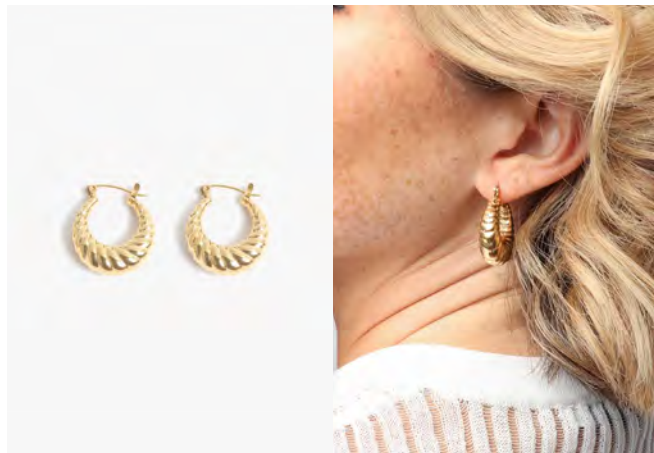

VEN HOOPS 2"
WHSL | 36 MSRP | 78

VEN HOOPS 3"
WHSL | 40 MSRP | 88

MELROSE

MELROSE BAND
WHSL | 23 MSRP | 50

COBRA

COBRA RING
WHSL | 40 MSRP | 88

VINTAGE

BILLIE

BILLIE CHAIN 3mm
WHSL | 36 MSRP | 78

BILLIE CHAIN 5mm
WHSL | 40 MSRP | 88

HELIX

HELIX BRACELET 3mm
WHSL | 31 MSRP | 68

HELIX BRACELET 5mm
WHSL | 36 MSRP | 78

HELIX LAYERS
WHSL | 36 MSRP | 78

HELIX CHAIN 3mm
WHSL | 40 MSRP | 88

HELIX CHAIN 5mm
WHSL | 45 MSRP | 98

HALLE

HALLE HUGGIES
WHSL | 30 MSRP | 65

HALLE RING
WHSL | 31 MSRP | 68

HALLE HOOPS 1"
WHSL | 31 MSRP | 68

HALLE HOOPS 1.25"
WHSL | 33 MSRP | 72

MICA

RITA

MICA CHAIN
WHSL | 40 MSRP | 88

RITA HOOPS
WHSL | 36 MSRP | 78

STALLION

STALLION CHAIN - two in one
WHSL | 59 MSRP | 128

STALLION BRACELET
WHSL | 36 MSRP | 78

RAMSEY

RAMSEY CHOKER 3mm
WHSL | 33 MSRP | 72

RAMSEY CHOKER 5mm
WHSL | 36 MSRP | 78