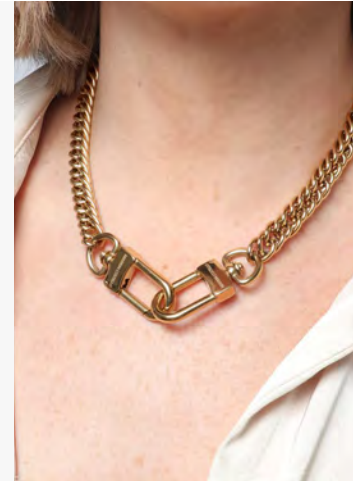

Jordyn Johnsonn
@jordynjohnsonn

Caitlyn Mwenifumbo
@bby_cai

Scotty Sire
@scottysire

PRESS

CHATEAU

CHATEAU COLLECTION

GABRIELLA CHAIN - three in one
WHSL | 90 MSRP | 198

RAVEN CHAIN
WHSL | 40 MSRP | 88

JESS CLUSTER PENDANT
WHSL | 36 MSRP | 78

BIGGIE BAND
WHSL | 40 MSRP | 88

TARA HUGGIES 15mm

WHSL | 27 MSRP | 58

TARA HUGGIES 20mm

WHSL | 29 MSRP | 62

TARA HUGGIES 35mm

WHSL | 31 MSRP | 68