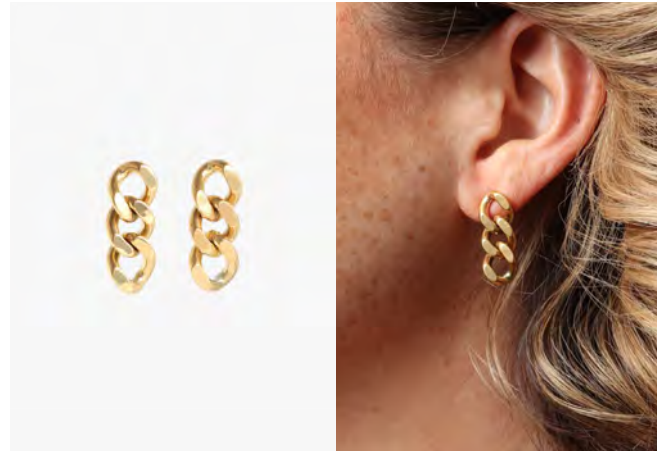

HEX

HEX HUGGIES 15mm
WHSL | 27 MSRP | 58

HEX HUGGIES 20mm
WHSL | 29 MSRP | 62

HYDE

HYDE STUDS
WHSL | 29 MSRP | 62

BOLT

BOLT STUDS
WHSL | 27 MSRP | 58

BOLT STUDS - diamond
WHSL | 29 MSRP | 62

BOWIE

BOWIE HUGGIES 15mm
WHSL | 27 MSRP | 58

BOWIE HUGGIES 20mm
WHSL | 29 MSRP | 62

STEVIE

STEVIE HOOPS
WHSL | 33 MSRP | 72

ROCKY

ROCKY BAND - midi
WHSL | 30 MSRP | 65

ROCKY BAND - ceramic
WHSL | 30 MSRP | 65

CUBANLINK

QUEENS

QUEENS CHOKER
WHSL | 59 MSRP | 128

QUEENS CHAIN
WHSL | 68 MSRP | 148

QUEENS PENDANT
WHSL | 31 MSRP | 68

QUEENS BAND
WHSL | 33 MSRP | 72

QUEENS DROPS 1"
WHSL | 33 MSRP | 72

QUEENS DROPS 1.25"
WHSL | 36 MSRP | 78

QUEENS BRACELET
WHSL | 40 MSRP | 88

QUEENS ANKLET
WHSL | 45 MSRP | 98

CALLIE

CALLIE CHAIN 24" - two in one
WHSL | 59 MSRP | 128

CALLIE BRACELET
WHSL | 31 MSRP | 68

CALLIE CHOKER
WHSL | 40 MSRP | 88

CALLIE BELT - three in one
WHSL | 72 MSRP | 158