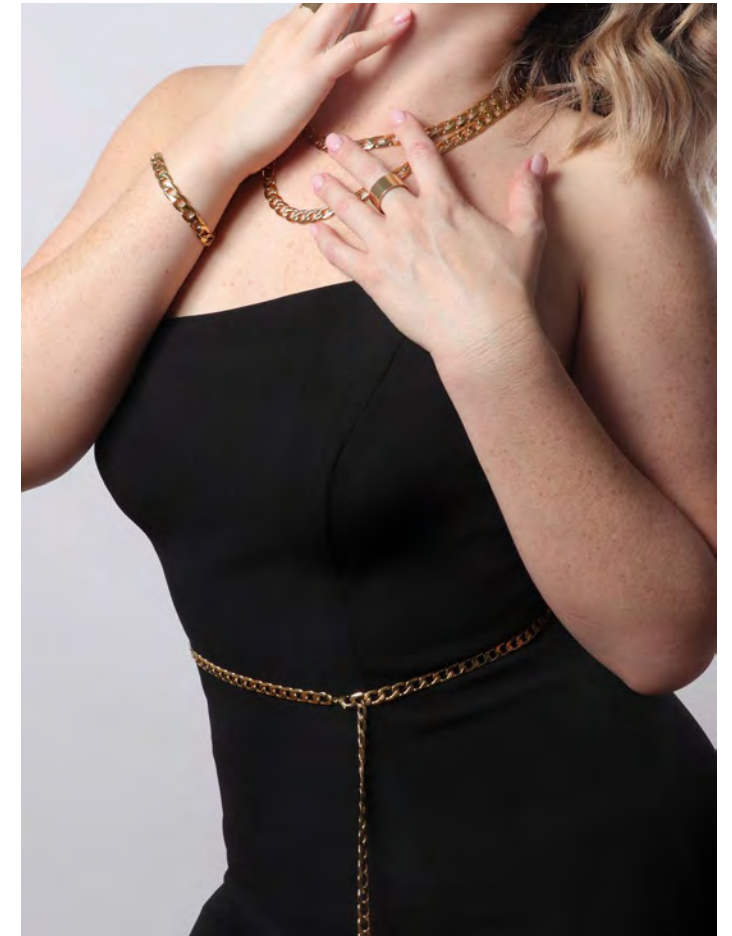

CALLIE ANKLET
WHSL | 36 MSRP | 78

KINGS

KINGS CHAIN 18"
WHSL | 59 MSRP | 128

KINGS CHAIN 22"
WHSL | 68 MSRP | 148

KINGS BELT - three in one
WHSL | 81 MSRP | 178

KINGS BRACELET
WHSL | 40 MSRP | 88

KINGS ANKLET
WHSL | 45 MSRP | 98