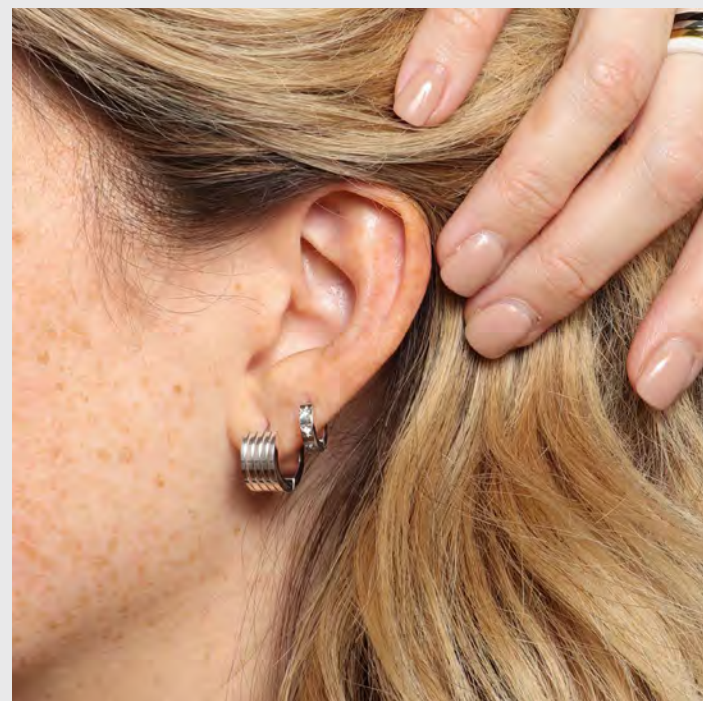

PARADISE

PARADISE CHOKER
WHSL | 31 MSRP | 68

PARADISE LAYERS
WHSL | 36 MSRP | 78

PARADISE BRACELET
WHSL | 27 MSRP | 58

PARADISE ANKLET
WHSL | 29 MSRP | 62

ORION

ORION LARIAT
 WHSL | 36 MSRP | 78

● ●

ORION PENDANT
 WHSL | 36 MSRP | 78

● ●

ORION HUGGIES
 WHSL | 31 MSRP | 68

● ●

ORION BAND
 WHSL | 31 MSRP | 68

● ● (6) (7) (8)

ORION CUFF
 WHSL | 36 MSRP | 78

● ●