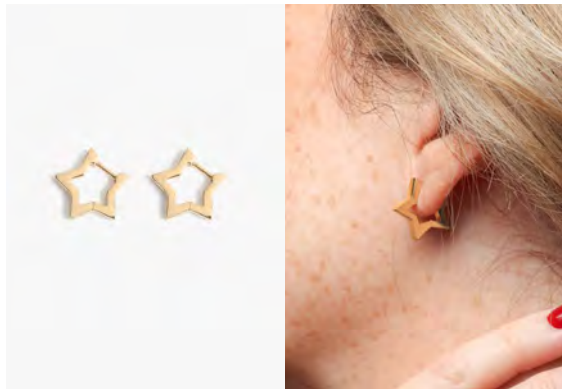

BOWIE

BOWIE HUGGIES 15mm
WHSL | 27 MSRP | 58