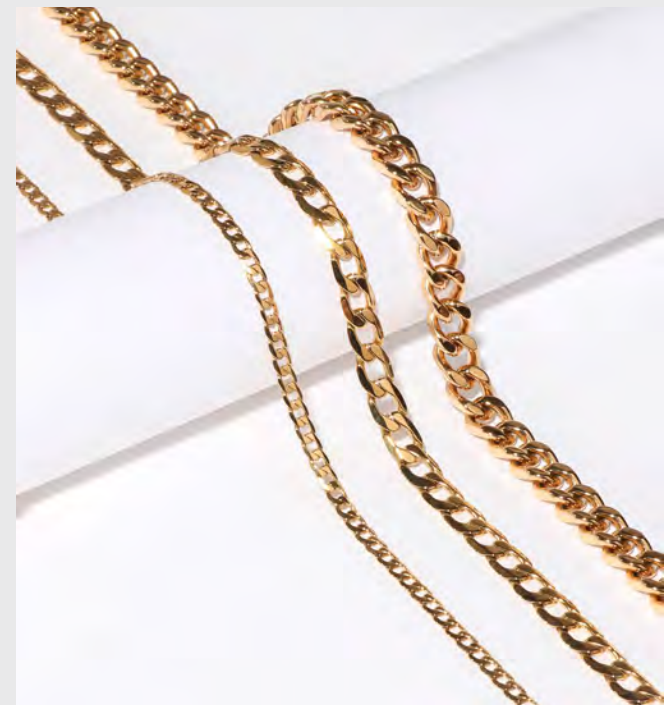

xx, Marrin + Team MC