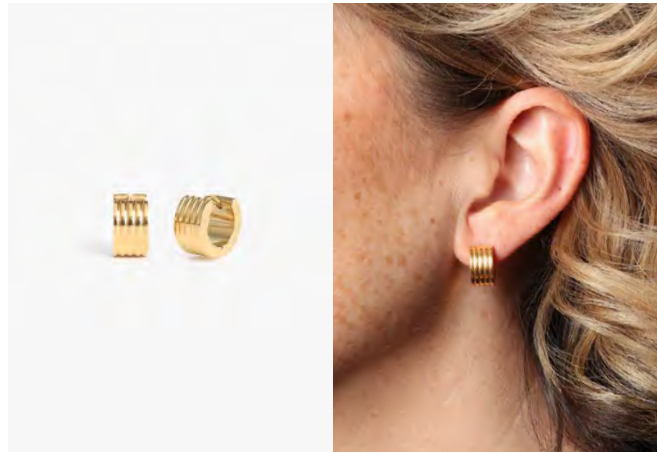

JAY HOOPS 2" - diamond
WHSL | 72 MSRP | 158
● ●

JAY HOOPS 3" - diamond
WHSL | 86 MSRP | 188
● ●

LAYLA RING - diamond
WHSL | 45 MSRP | 98
● ● (6) (7) (8)

BIGGIE BAND - diamond
WHSL | 59 MSRP | 128
● ● (6) (7) (8) (9)

SERENA CHOKER - diamond
WHSL | 45 MSRP | 98

BLAIR BRACELET - diamond
WHSL | 68 MSRP | 148

BLAIR STUDS 3mm - diamond
WHSL | 27 MSRP | 58

BLAIR STUDS 4mm - diamond
WHSL | 29 MSRP | 62

STAPLE

LAYLA

LAYLA HOOPS
WHSL | 30 MSRP | 65

LAYLA RING
WHSL | 30 MSRP | 65

NIKI

NIKI CHAIN
WHSL | 72 MSRP | 158

NIKI DROPS
WHSL | 40 MSRP | 88

MICHAELA

MICHAELA HOOPS 2"
WHSL | 40 MSRP | 88

MICHAELA HOOPS 1"
WHSL | 36 MSRP | 78

MICHAELA HOOPS 3"
WHSL | 45 MSRP | 98

PETRA

PETRA HUGGIES 3mm
WHSL | 27 MSRP | 58

PETRA HUGGIES 5mm
WHSL | 29 MSRP | 62

PETRA HOOPS
WHSL | 36 MSRP | 78

PETRA BAND
WHSL | 31 MSRP | 68

PETRA CUFF
WHSL | 40 MSRP | 88

MONTEREY

MONTEREY HOOPS
WHSL | 38 MSRP | 82