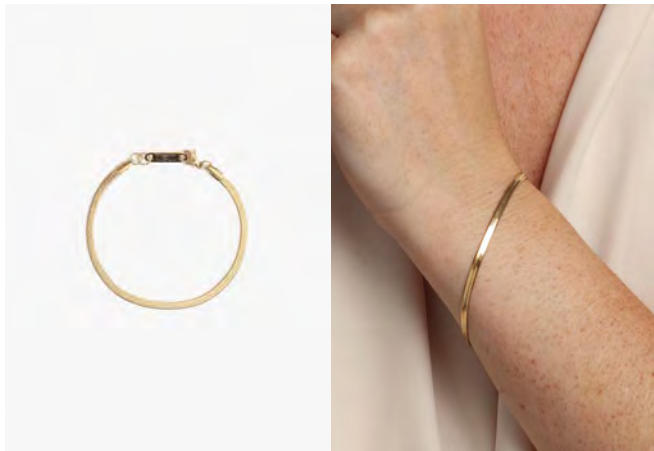

MICA CHAIN
WHSL | 40 MSRP | 88

RITA HOOPS
WHSL | 36 MSRP | 78

STALLION

STALLION CHAIN - two in one
WHSL | 59 MSRP | 128

STALLION BRACELET
WHSL | 36 MSRP | 78

RAMSEY

RAMSEY CHOKER 3mm
WHSL | 33 MSRP | 72

RAMSEY CHOKER 5mm
WHSL | 36 MSRP | 78

RAMSEY CHAIN 3mm
WHSL | 38 MSRP | 82

RAMSEY CHAIN 5mm
WHSL | 40 MSRP | 88

RAMSEY BRACELET 3mm
WHSL | 27 MSRP | 58

RAMSEY BRACELET 5mm
WHSL | 29 MSRP | 62

RAMSEY LAYERS
WHSL | 40 MSRP | 88

RAMSEY ANKLET 3mm
WHSL | 31 MSRP | 68