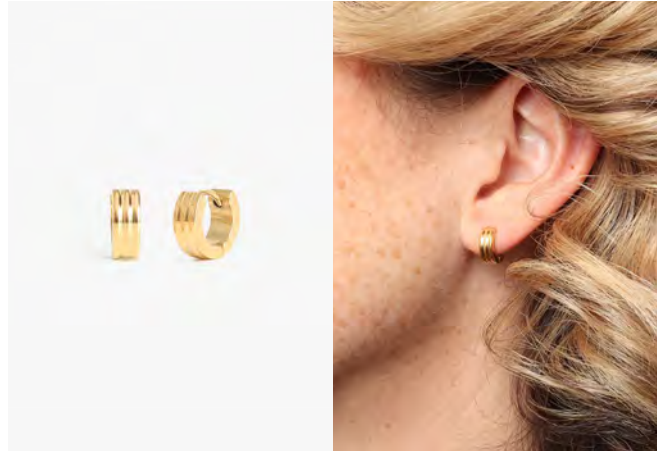

JAY HOOPS 2" - diamond
WHSL | 72 MSRP | 158
● ●

JAY HOOPS 3" - diamond
WHSL | 86 MSRP | 188
● ●

LAYLA RING - diamond
WHSL | 45 MSRP | 98
● ● (6) (7) (8)

BIGGIE BAND - diamond
WHSL | 59 MSRP | 128
● ● (6) (7) (8) (9)

SERENA CHOKER - diamond
WHSL | 45 MSRP | 98

BLAIR BRACELET - diamond
WHSL | 68 MSRP | 148

BLAIR STUDS 3mm - diamond
WHSL | 27 MSRP | 58

BLAIR STUDS 4mm - diamond
WHSL | 29 MSRP | 62

STAPLE

LAYLA

LAYLA HOOPS
WHSL | 30 MSRP | 65

LAYLA RING
WHSL | 30 MSRP | 65

NIKI

NIKI CHAIN
WHSL | 72 MSRP | 158

NIKI DROPS
WHSL | 40 MSRP | 88

MICHAELA

MICHAELA HOOPS 2"
WHSL | 40 MSRP | 88

MICHAELA HOOPS 1"
WHSL | 36 MSRP | 78

MICHAELA HOOPS 3"
WHSL | 45 MSRP | 98

PETRA

PETRA HUGGIES 3mm
WHSL | 27 MSRP | 58

PETRA HUGGIES 5mm
WHSL | 29 MSRP | 62

PETRA HOOPS
WHSL | 36 MSRP | 78

PETRA BAND
WHSL | 31 MSRP | 68

PETRA CUFF
WHSL | 40 MSRP | 88

MONTEREY

MONTEREY HOOPS
WHSL | 38 MSRP | 82