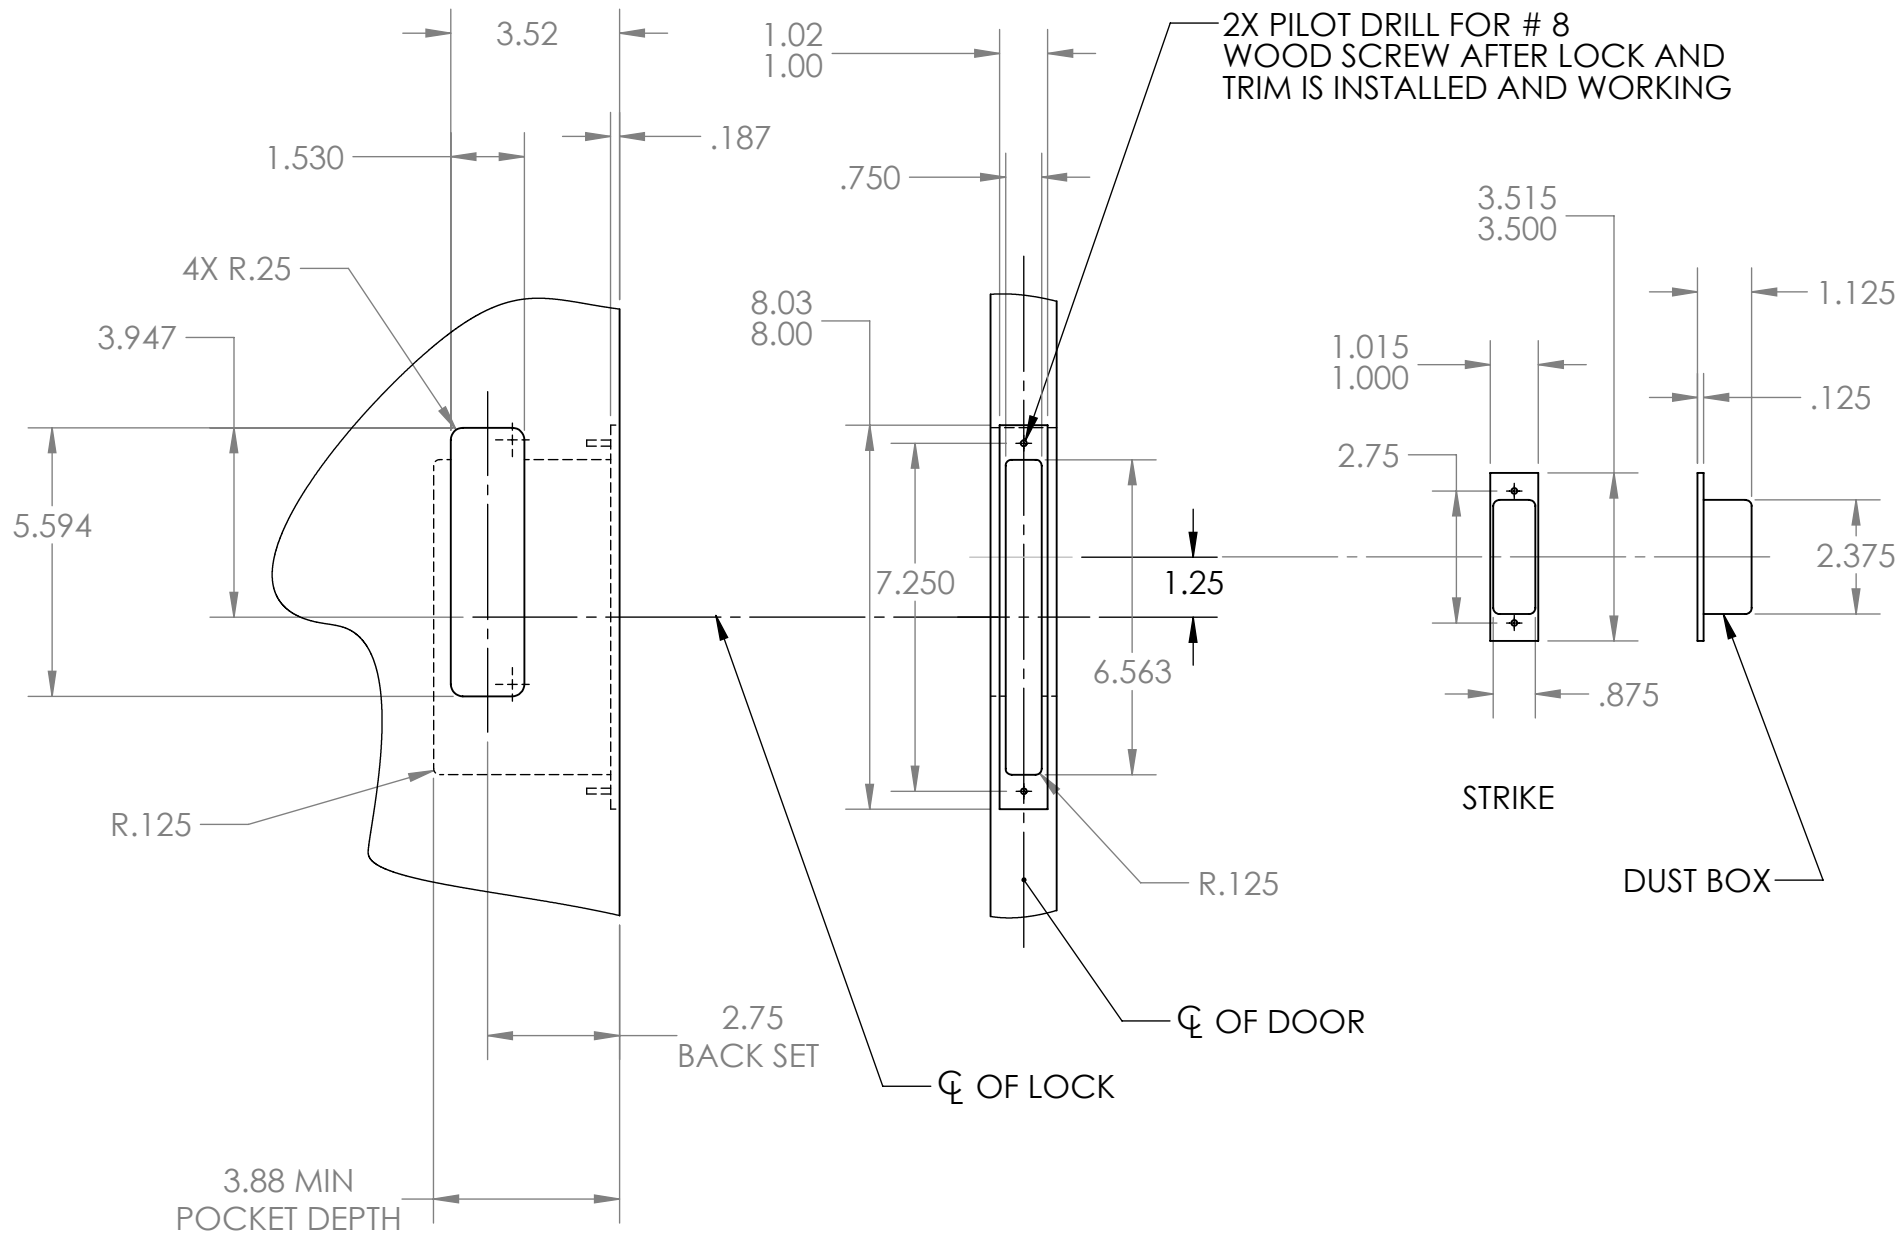

ACCURATE		
VANTAGE LINE- NARROW		
2 1/2 INCH BACK SET		
TEMPLATE 2002CPDL		ACCURATE LOCK & HARDWARE
TEMPLATE NO.	VT.2002Q-5.212	SHEET 1 OF 4

ACCURATE		
VANTAGE LINE- NARROW 2 1/4 INCH BACK SET TEMPLATE 2002CPDL		 ACCURATE LOCK & HARDWARE <small>AN IRVING-CLOUD COMPANY</small>
TEMPLATE NO.	VT.2002Q-5.214	SHEET 2 OF 4

5

4

3

2

1

ACCURATE		
VANTAGE LINE- NARROW 2 3/4 INCH BACK SET TEMPLATE 2002CPDL		 ACCURATE LOCK & HARDWARE <small>AN IRVING-CLOUD COMPANY</small>
TEMPLATE NO.	VT.2002Q-5.234	SHEET 3 OF 4

5

4

3

2

1

ACCURATE		
VANTAGE LINE- NARROW 3.00 INCH BACK SET TEMPLATE 2002CPDL		 ACCURATE LOCK & HARDWARE <small>A MEMBER SINCE 1988</small>
TEMPLATE NO.	VT.2002Q-5.300	SHEET 4 OF 4

5

4

3

2