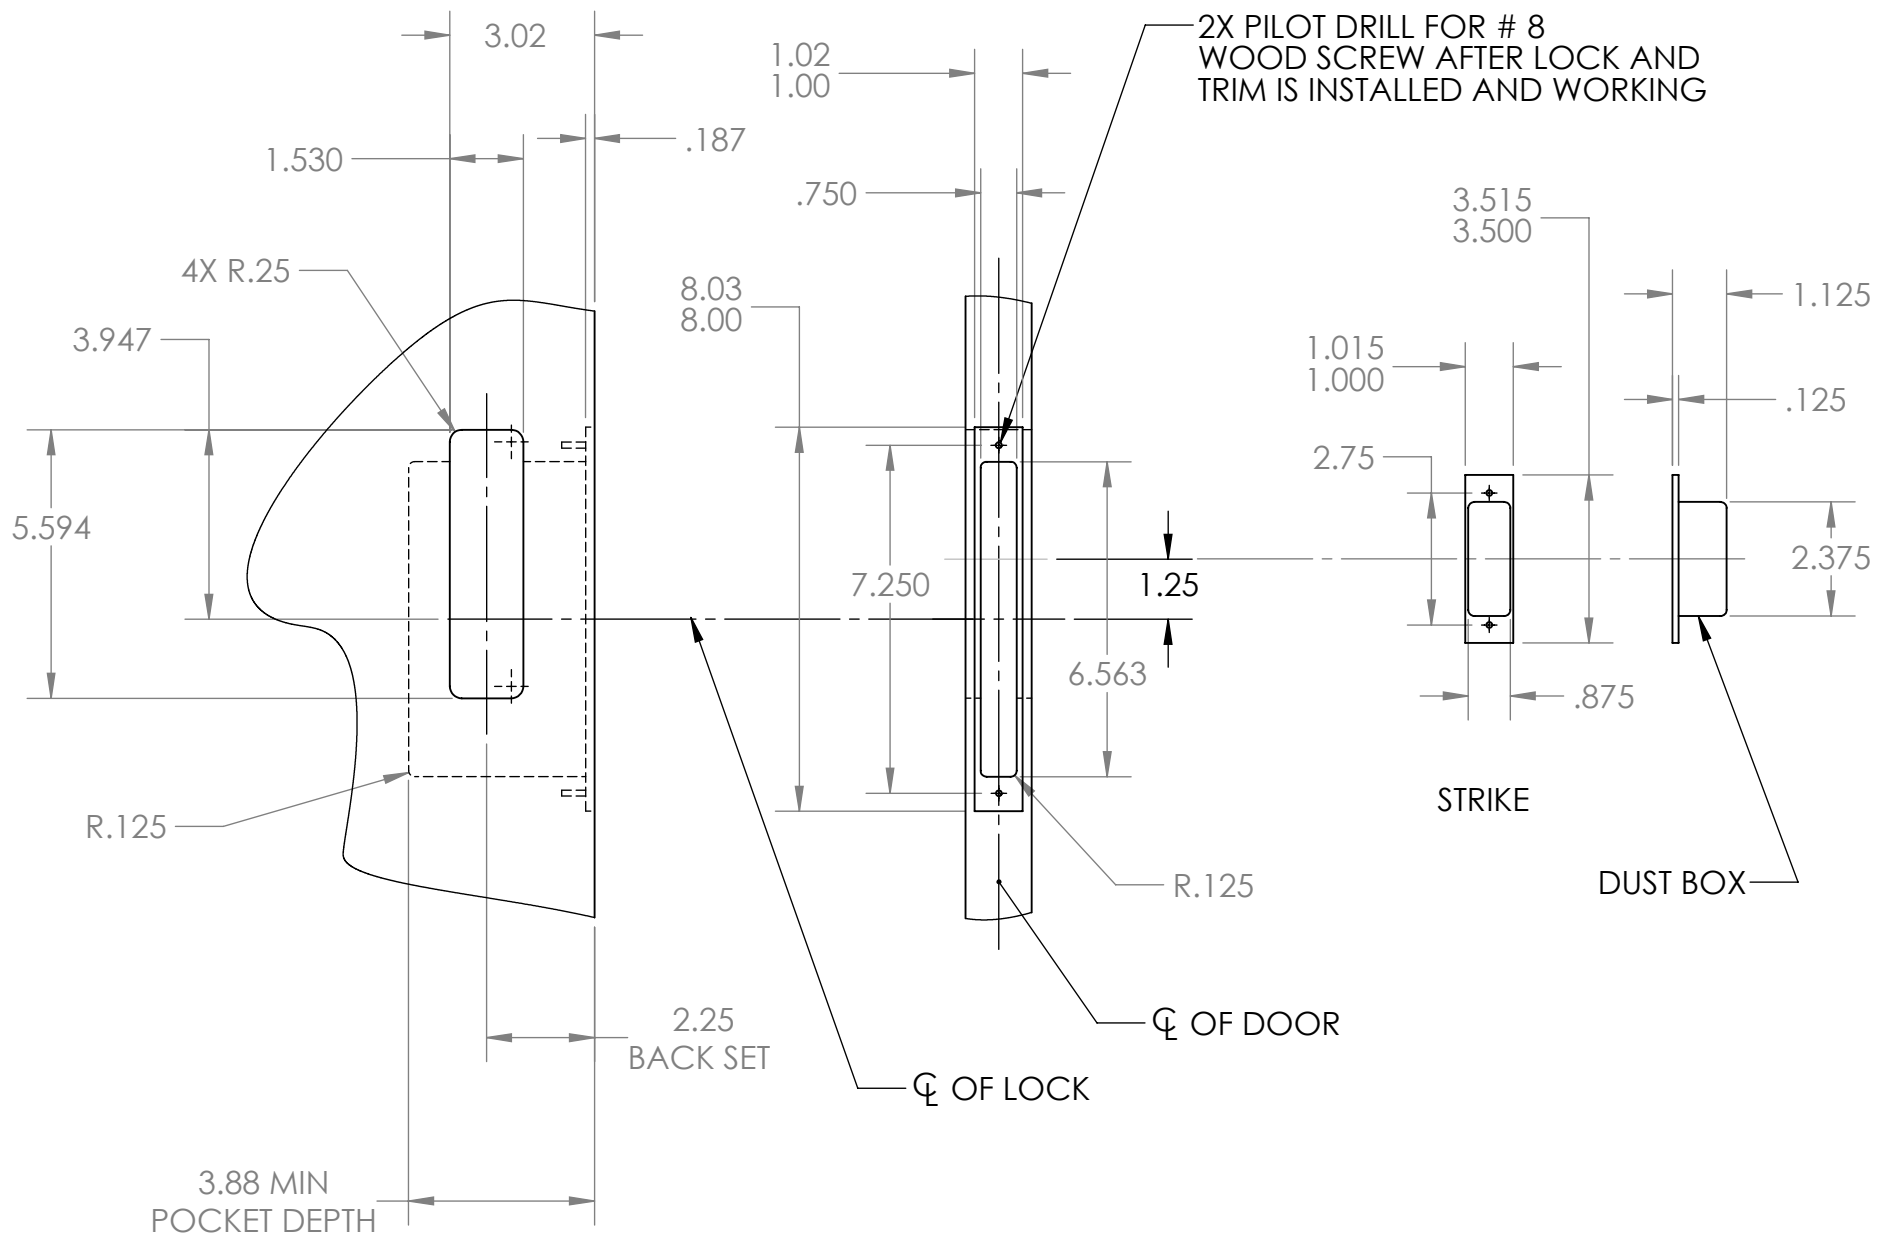

ACCURATE		
VANTAGE LINE- NARROW		
2 1/2 INCH BACK SET		
TEMPLATE 2002CPDL		ACCURATE LOCK & HARDWARE
TEMPLATE NO.	VT.2002Q-5.212	SHEET 1 OF 4

ACCURATE		
VANTAGE LINE- NARROW 2 1/4 INCH BACK SET TEMPLATE 2002CPDL		 ACCURATE LOCK & HARDWARE <small>AN IRVING-CLOUD COMPANY</small>
TEMPLATE NO.	VT.2002Q-5.214	SHEET 2 OF 4

5

4

3

2

1

ACCURATE		
VANTAGE LINE- NARROW 2 3/4 INCH BACK SET TEMPLATE 2002CPDL		 ACCURATE LOCK & HARDWARE <small>AN IRVING-CLOUD COMPANY</small>
TEMPLATE NO.	VT.2002Q-5.234	SHEET 3 OF 4

5

4

3

2

1

ACCURATE		
VANTAGE LINE- NARROW 3.00 INCH BACK SET TEMPLATE 2002CPDL		 ACCURATE LOCK & HARDWARE <small>A MEMBER SINCE 1988</small>
TEMPLATE NO.	VT.2002Q-5.300	SHEET 4 OF 4

5

4

3

2