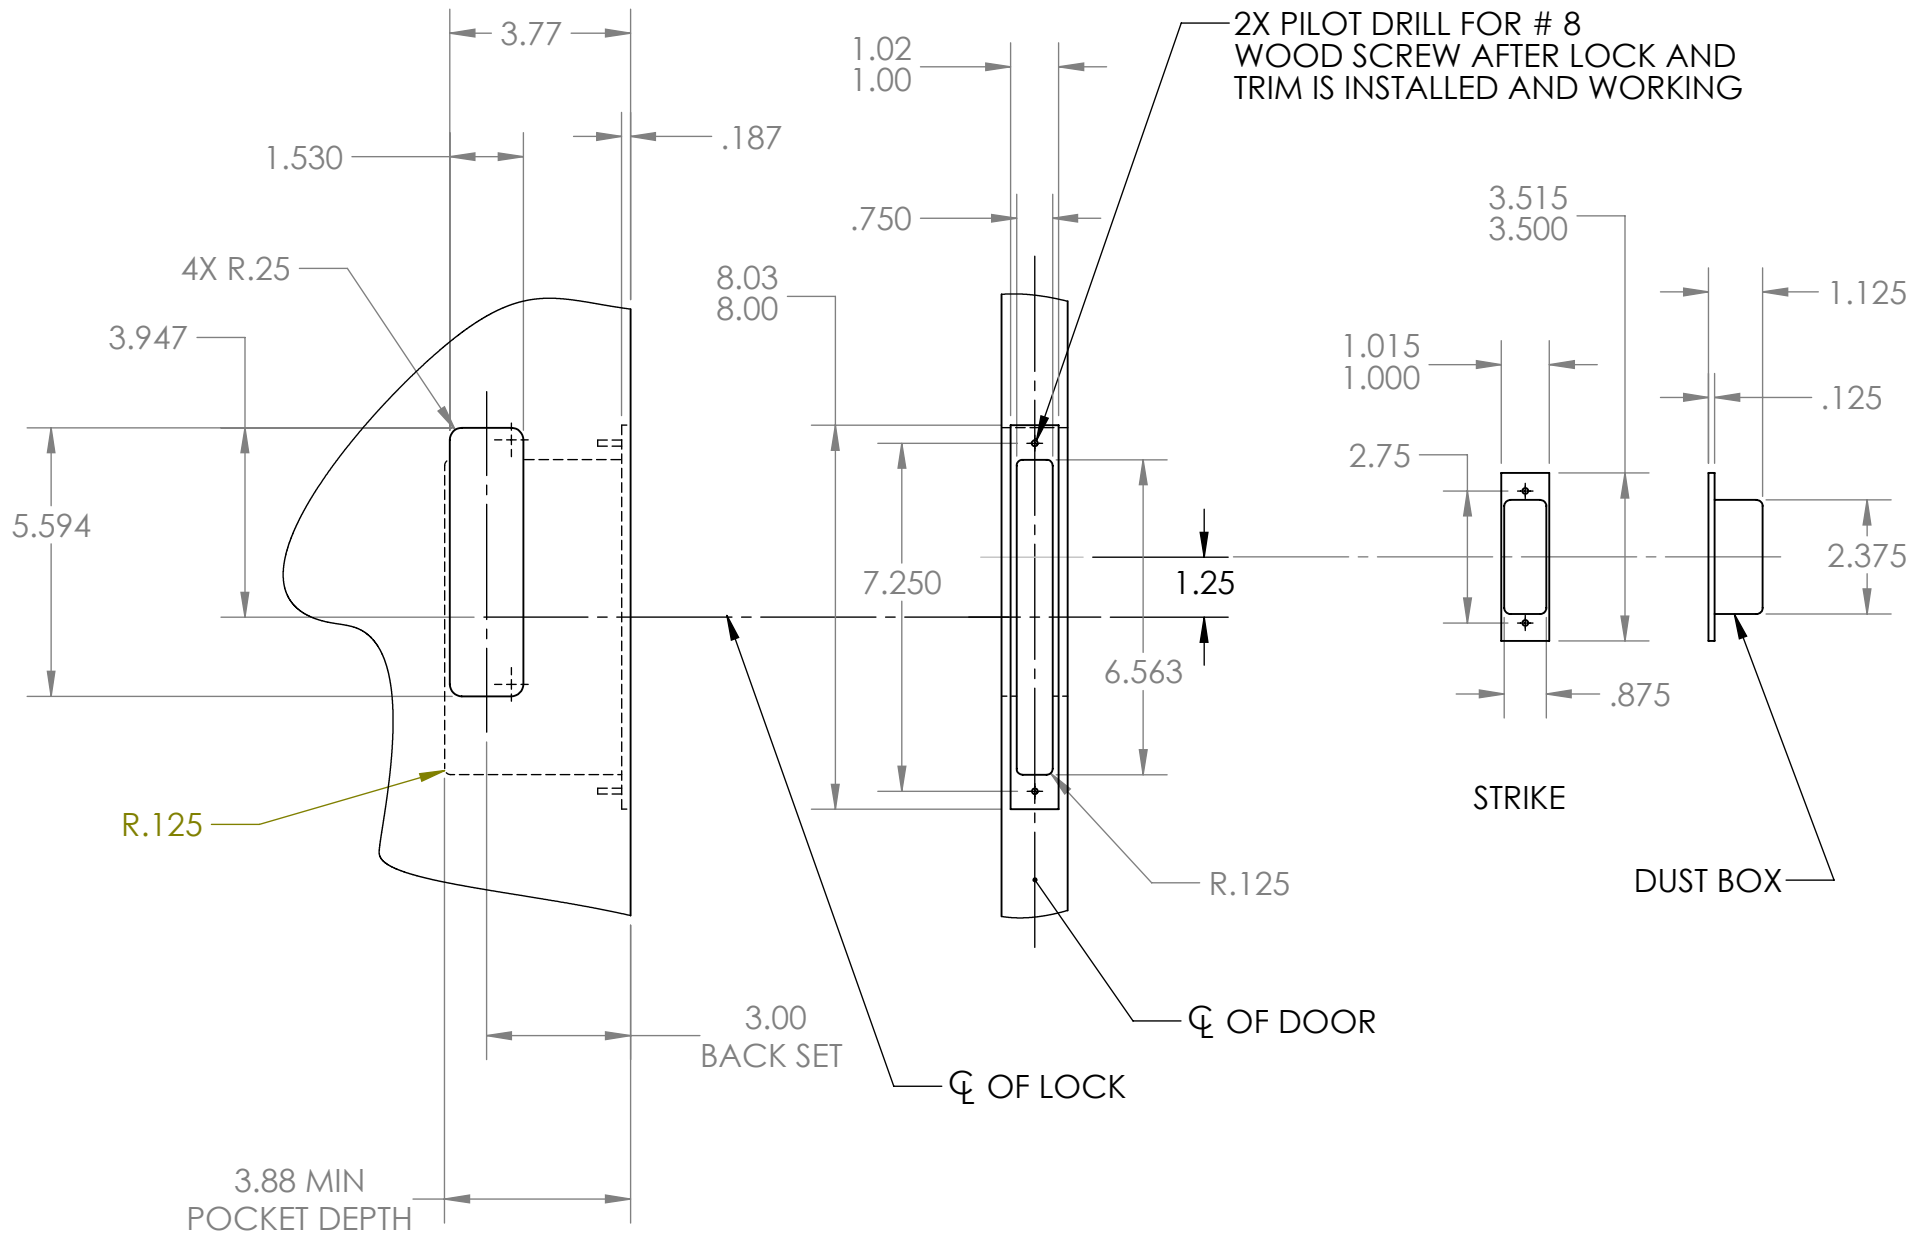

ACCURATE		
VANTAGE LINE- NARROW		
2 1/2 INCH BACK SET		
TEMPLATE 2002CPDL		ACCURATE LOCK & HARDWARE
TEMPLATE NO.	VT.2002Q-5.212	SHEET 1 OF 4

ACCURATE		
VANTAGE LINE- NARROW 2 1/4 INCH BACK SET TEMPLATE 2002CPDL		 ACCURATE LOCK & HARDWARE <small>AN IRVING-CLOUD COMPANY</small>
TEMPLATE NO.	VT.2002Q-5.214	SHEET 2 OF 4

5

4

3

2

1

ACCURATE		
VANTAGE LINE- NARROW 2 3/4 INCH BACK SET TEMPLATE 2002CPDL		 ACCURATE LOCK & HARDWARE <small>AN IRVING-CLOUD COMPANY</small>
TEMPLATE NO.	VT.2002Q-5.234	SHEET 3 OF 4

5

4

3

2

1

ACCURATE		
VANTAGE LINE- NARROW 3.00 INCH BACK SET TEMPLATE 2002CPDL		 ACCURATE LOCK & HARDWARE <small>A MEMBER SINCE 1988</small>
TEMPLATE NO.	VT.2002Q-5.300	SHEET 4 OF 4

5

4

3

2