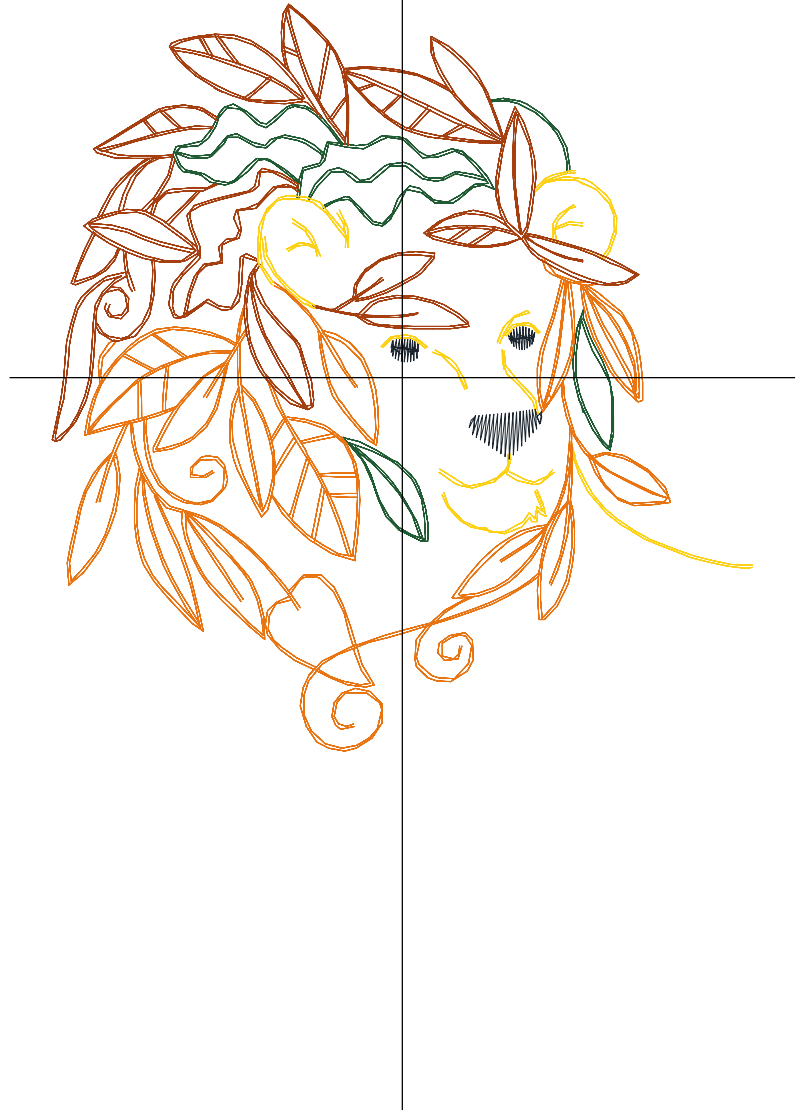

ZOOM 100%

**Color Sequence:**

Design Name: atwdd-0476	Customer Name:	Machine Set: Default	
Size=79.80 mm x 98.00 mm	Stitch No.=10776	ChangeColor No.=5	Trim No.=7

**Design Note:**

No.	Thread	Length(m)
1.	 Robison Anton Super Brite Poly.Goldenrod.5542	2.50
2.	 Robison Anton Super Brite Poly.Rattan.5774	6.19
3.	 Robison Anton Super Brite Poly.Blue.5520	10.20
4.	 Robison Anton Super Brite Poly.Golden Poppy.5630	0.32
5.	 Robison Anton Super Brite Poly.Storm Gail.9090	2.61
6.	 Robison Anton Super Brite Poly.Black.5596	0.33

ZOOM 100%

**Color Sequence:**

Design Name: atwdd-0477	Customer Name:	Machine Set: Default	
Size=92.60 mm x 98.80 mm	Stitch No.=9904	ChangeColor No.=5	Trim No.=19

**Design Note:**

No.	Thread	Length(m)
1.	 Robison Anton Super Brite Poly.Deep Green.5584	2.26
2.	 Robison Anton Super Brite Poly.Goldenrod.5542	1.09
3.	 Robison Anton Super Brite Poly.Black.5596	0.29
4.	 Robison Anton Super Brite Poly.Golden Poppy.5630	8.19
5.	 Robison Anton Super Brite Poly.Orange Glory.9056	7.03
6.	 Robison Anton Super Brite Poly.Goldenrod.5542	0.62

ZOOM 100%

**Color Sequence:**

Design Name: atwdd-0478	Customer Name:	Machine Set: Default	
Size=64.40 mm x 98.00 mm	Stitch No.=6721	ChangeColor No.=4	Trim No.=18

**Design Note:**

No.	Thread	Length(m)
1.	 Robison Anton Super Brite Poly.Miami Artillery.9170	0.91
2.	 Robison Anton Super Brite Poly.Goldenrod.5542	4.62
3.	 Robison Anton Super Brite Poly.Isle Green.5612	5.07
4.	 Robison Anton Super Brite Poly.Golden Chair.9050	2.34
5.	 Robison Anton Super Brite Poly.Black.5596	0.10