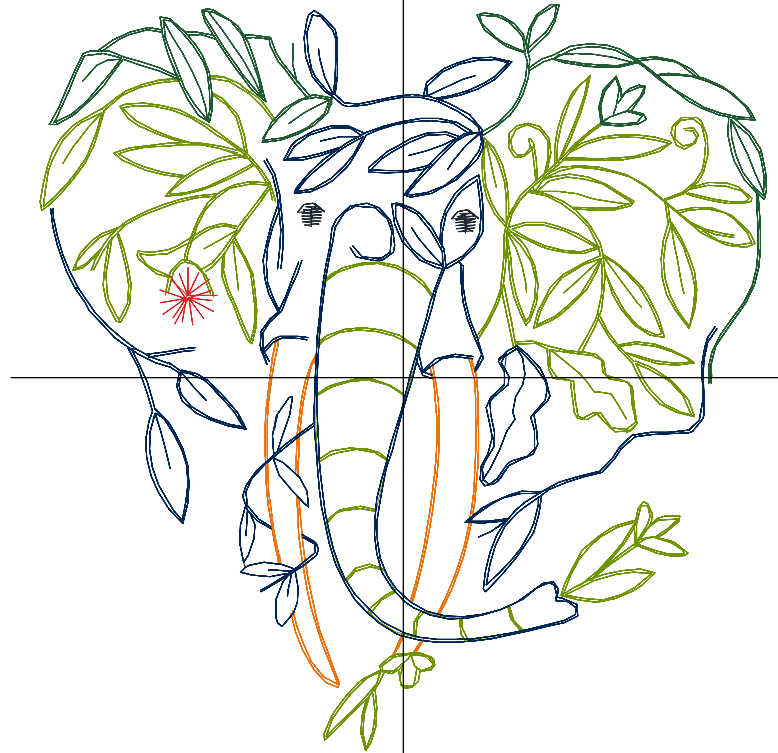

Design Name: atwdd-0474	Customer Name:	Machine Set: Default	
Size=98.00 mm x 57.20 mm	Stitch No.=7036	ChangeColor No.=4	Trim No.=8

**Design Note:**

No.	Thread	Length(m)
1.	 Robison Anton Super Brite Poly.Black.5596	0.05
2.	 Robison Anton Super Brite Poly.Miami Artillery.9170	2.29
3.	 Robison Anton Super Brite Poly.Blue Ribbon.5739	7.18
4.	 Robison Anton Super Brite Poly.Blue.5520	4.12
5.	 Robison Anton Super Brite Poly.Miami Artillery.9170	0.25

**Design Note:**

No.	Thread	Length(m)
1.	 Robison Anton Super Brite Poly.Deep Green.5584	5.22
2.	 Robison Anton Super Brite Poly.Golden Poppy.5630	4.68
3.	 Robison Anton Super Brite Poly.Orange Glory.9056	7.97
4.	 Robison Anton Super Brite Poly.Rattan.5774	1.31
5.	 Robison Anton Super Brite Poly.Black.5596	0.54

ZOOM 100%

**Color Sequence:**

Design Name: atwdd-0482	Customer Name:	Machine Set: Default	
Size=96.00 mm x 98.80 mm	Stitch No.=10484	ChangeColor No.=5	Trim No.=24

**Design Note:**

No.	Thread	Length(m)
1.	 Robison Anton Super Brite Poly.Golden Poppy.5630	1.47
2.	 Robison Anton Super Brite Poly.Green Dust.5757	8.99
3.	 Robison Anton Super Brite Poly.Deep Green.5584	3.15
4.	 Robison Anton Super Brite Poly.Blue Ribbon.5739	6.93
5.	 Robison Anton Super Brite Poly.Miami Artillery.9170	0.12
6.	 Robison Anton Super Brite Poly.Black.5596	0.13

ZOOM 100%

**Color Sequence:**

Th.1(Golden Poppy.5630) Th.2(Green Dust.5757) Th.3(Deep Green.5584) Th.4(Blue Ribbon.5739) Th.5(Miami Artillery.9170) Th.6(Black.5596)

Design Name: atwdd-0483	Customer Name:	Machine Set: Default	
Size=93.00 mm x 99.00 mm	Stitch No.=7550	ChangeColor No.=5	Trim No.=13