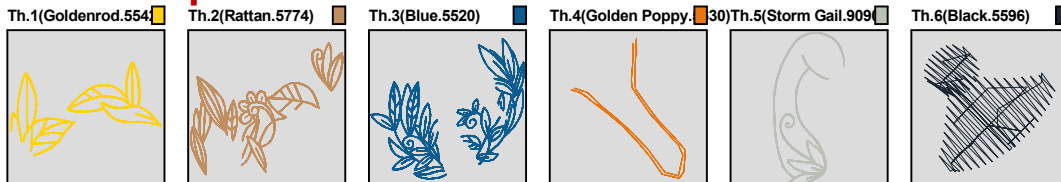

ZOOM 100%

**Color Sequence:**Th.1(Black.5596)  Th.2(Miami Artillery.9170)  Th.3(Blue Ribbon.5739)  Th.4(Blue.5520)  Th.5(Miami Artillery.9170) 

Design Name: atwdd-0475	Customer Name:	Machine Set: Default	
Size=70.20 mm x 98.90 mm	Stitch No.=7146	ChangeColor No.=5	Trim No.=15

ZOOM 100%

**Color Sequence:**

Design Name: atwdd-0476	Customer Name:	Machine Set: Default	
Size=79.80 mm x 98.00 mm	Stitch No.=10776	ChangeColor No.=5	Trim No.=7

**Design Note:**

No.	Thread	Length(m)
1.	 Robison Anton Super Brite Poly.Goldenrod.5542	2.50
2.	 Robison Anton Super Brite Poly.Rattan.5774	6.19
3.	 Robison Anton Super Brite Poly.Blue.5520	10.20
4.	 Robison Anton Super Brite Poly.Golden Poppy.5630	0.32
5.	 Robison Anton Super Brite Poly.Storm Gail.9090	2.61
6.	 Robison Anton Super Brite Poly.Black.5596	0.33

ZOOM 100%

**Color Sequence:**

Design Name: atwdd-0477	Customer Name:	Machine Set: Default	
Size=92.60 mm x 98.80 mm	Stitch No.=9904	ChangeColor No.=5	Trim No.=19

**Design Note:**

No.	Thread	Length(m)
1.	 Robison Anton Super Brite Poly.Deep Green.5584	2.26
2.	 Robison Anton Super Brite Poly.Goldenrod.5542	1.09
3.	 Robison Anton Super Brite Poly.Black.5596	0.29
4.	 Robison Anton Super Brite Poly.Golden Poppy.5630	8.19
5.	 Robison Anton Super Brite Poly.Orange Glory.9056	7.03
6.	 Robison Anton Super Brite Poly.Goldenrod.5542	0.62

ZOOM 100%

**Color Sequence:**

Design Name: atwdd-0478	Customer Name:	Machine Set: Default	
Size=64.40 mm x 98.00 mm	Stitch No.=6721	ChangeColor No.=4	Trim No.=18

**Design Note:**

No.	Thread	Length(m)
1.	 Robison Anton Super Brite Poly.Miami Artillery.9170	0.91
2.	 Robison Anton Super Brite Poly.Goldenrod.5542	4.62
3.	 Robison Anton Super Brite Poly.Isle Green.5612	5.07
4.	 Robison Anton Super Brite Poly.Golden Chair.9050	2.34
5.	 Robison Anton Super Brite Poly.Black.5596	0.10