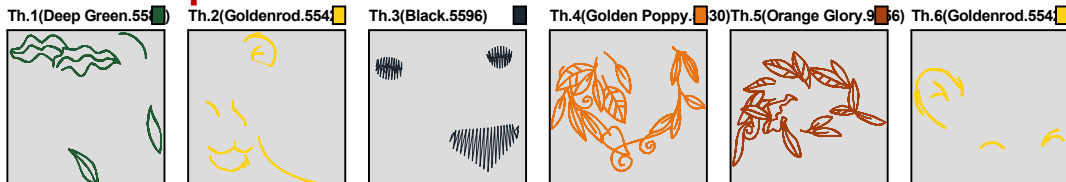

ZOOM 100%

**Color Sequence:**

Design Name: atwdd-0476	Customer Name:	Machine Set: Default	
Size=79.80 mm x 98.00 mm	Stitch No.=10776	ChangeColor No.=5	Trim No.=7

**Design Note:**

No.	Thread	Length(m)
1.	 Robison Anton Super Brite Poly.Goldenrod.5542	2.50
2.	 Robison Anton Super Brite Poly.Rattan.5774	6.19
3.	 Robison Anton Super Brite Poly.Blue.5520	10.20
4.	 Robison Anton Super Brite Poly.Golden Poppy.5630	0.32
5.	 Robison Anton Super Brite Poly.Storm Gail.9090	2.61
6.	 Robison Anton Super Brite Poly.Black.5596	0.33

ZOOM 100%

**Color Sequence:**

Design Name: atwdd-0477	Customer Name:	Machine Set: Default	
Size=92.60 mm x 98.80 mm	Stitch No.=9904	ChangeColor No.=5	Trim No.=19

**Design Note:**

No.	Thread	Length(m)
1.	 Robison Anton Super Brite Poly.Deep Green.5584	2.26
2.	 Robison Anton Super Brite Poly.Goldenrod.5542	1.09
3.	 Robison Anton Super Brite Poly.Black.5596	0.29
4.	 Robison Anton Super Brite Poly.Golden Poppy.5630	8.19
5.	 Robison Anton Super Brite Poly.Orange Glory.9056	7.03
6.	 Robison Anton Super Brite Poly.Goldenrod.5542	0.62

ZOOM 100%

**Color Sequence:**

Design Name: atwdd-0478	Customer Name:	Machine Set: Default	
Size=64.40 mm x 98.00 mm	Stitch No.=6721	ChangeColor No.=4	Trim No.=18

**Design Note:**

No.	Thread	Length(m)
1.	 Robison Anton Super Brite Poly.Miami Artillery.9170	0.91
2.	 Robison Anton Super Brite Poly.Goldenrod.5542	4.62
3.	 Robison Anton Super Brite Poly.Isle Green.5612	5.07
4.	 Robison Anton Super Brite Poly.Golden Chair.9050	2.34
5.	 Robison Anton Super Brite Poly.Black.5596	0.10