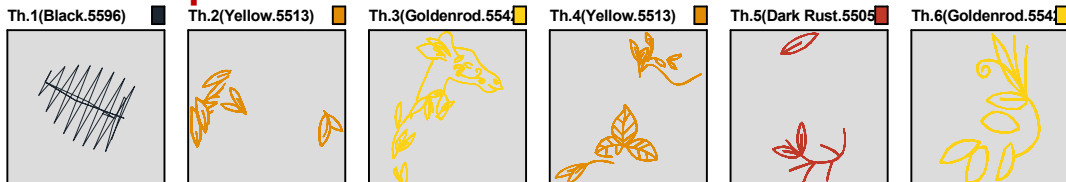

Design Name: atwdd-0474	Customer Name:	Machine Set: Default	
Size=98.00 mm x 57.20 mm	Stitch No.=7036	ChangeColor No.=4	Trim No.=8

**Design Note:**

No.	Thread	Length(m)
1.	 Robison Anton Super Brite Poly.Black.5596	0.05
2.	 Robison Anton Super Brite Poly.Miami Artillery.9170	2.29
3.	 Robison Anton Super Brite Poly.Blue Ribbon.5739	7.18
4.	 Robison Anton Super Brite Poly.Blue.5520	4.12
5.	 Robison Anton Super Brite Poly.Miami Artillery.9170	0.25

ZOOM 100%

**Color Sequence:**Th.1(Black.5596)  Th.2(Miami Artillery.9170)  Th.3(Blue Ribbon.5739)  Th.4(Blue.5520)  Th.5(Miami Artillery.9170) 

Design Name: atwdd-0475	Customer Name:	Machine Set: Default	
Size=70.20 mm x 98.90 mm	Stitch No.=7146	ChangeColor No.=5	Trim No.=15

**Design Note:**

No.	Thread	Length(m)
1.	 Robison Anton Super Brite Poly.Black.5596	0.05
2.	 Robison Anton Super Brite Poly.Yellow.5513	1.90
3.	 Robison Anton Super Brite Poly.Goldenrod.5542	4.93
4.	 Robison Anton Super Brite Poly.Yellow.5513	3.54
5.	 Robison Anton Super Brite Poly.Dark Rust.5505	1.24
6.	 Robison Anton Super Brite Poly.Goldenrod.5542	2.03

ZOOM 100%

**Color Sequence:**

Design Name: atwdd-0476	Customer Name:	Machine Set: Default	
Size=79.80 mm x 98.00 mm	Stitch No.=10776	ChangeColor No.=5	Trim No.=7

**Design Note:**

No.	Thread	Length(m)
1.	 Robison Anton Super Brite Poly.Goldenrod.5542	2.50
2.	 Robison Anton Super Brite Poly.Rattan.5774	6.19
3.	 Robison Anton Super Brite Poly.Blue.5520	10.20
4.	 Robison Anton Super Brite Poly.Golden Poppy.5630	0.32
5.	 Robison Anton Super Brite Poly.Storm Gail.9090	2.61
6.	 Robison Anton Super Brite Poly.Black.5596	0.33