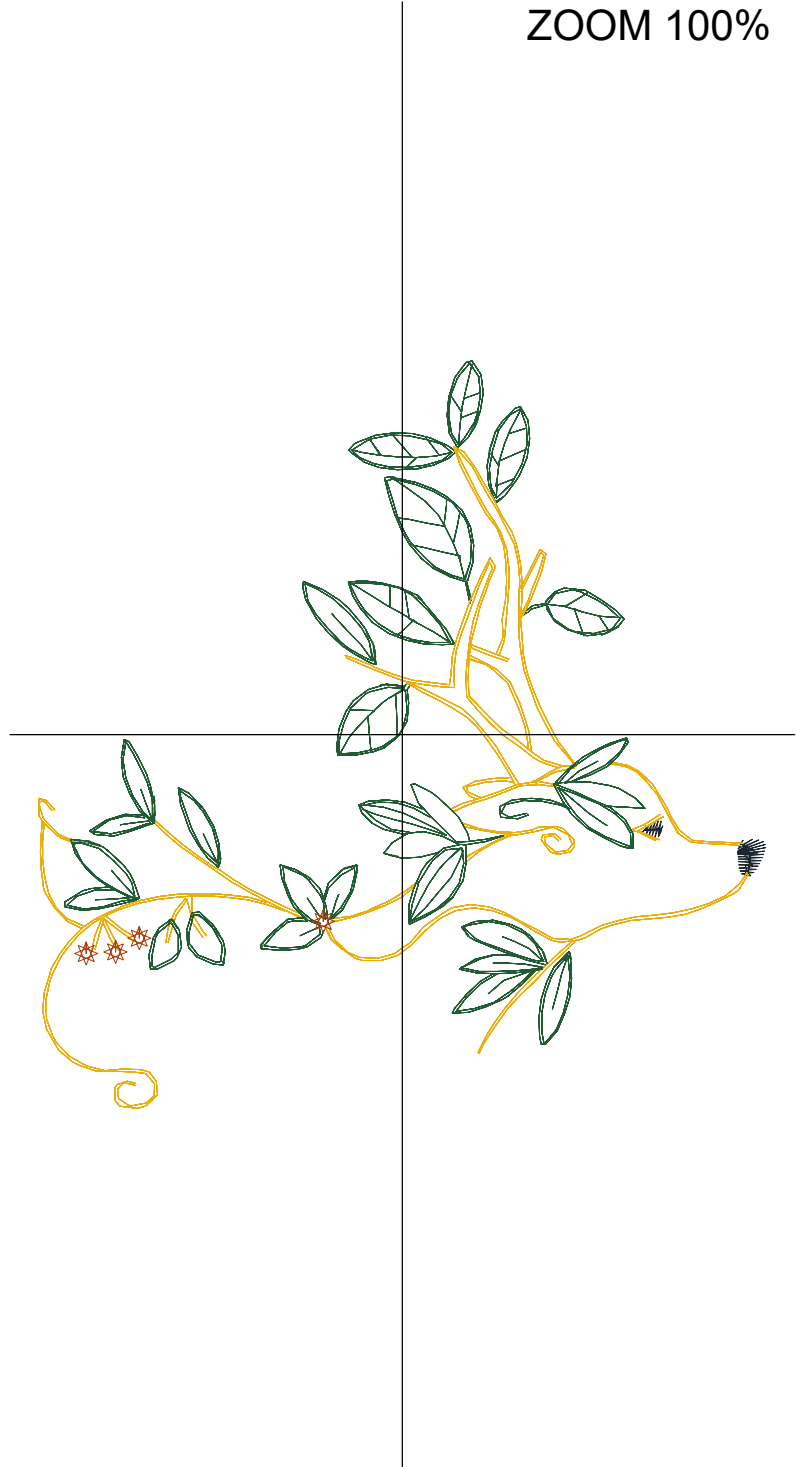

Design Name: atwdd-0474	Customer Name:	Machine Set: Default	
Size=98.00 mm x 57.20 mm	Stitch No.=7036	ChangeColor No.=4	Trim No.=8

**Design Note:**

No.	Thread	Length(m)
1.	 Robison Anton Super Brite Poly.Black.5596	0.05
2.	 Robison Anton Super Brite Poly.Miami Artillery.9170	2.29
3.	 Robison Anton Super Brite Poly.Blue Ribbon.5739	7.18
4.	 Robison Anton Super Brite Poly.Blue.5520	4.12
5.	 Robison Anton Super Brite Poly.Miami Artillery.9170	0.25

ZOOM 100%

**Color Sequence:**

Design Name: atwdd-0478	Customer Name:	Machine Set: Default	
Size=64.40 mm x 98.00 mm	Stitch No.=6721	ChangeColor No.=4	Trim No.=18

**Design Note:**

No.	Thread	Length(m)
1.	 Robison Anton Super Brite Poly.Miami Artillery.9170	0.91
2.	 Robison Anton Super Brite Poly.Goldenrod.5542	4.62
3.	 Robison Anton Super Brite Poly.Isle Green.5612	5.07
4.	 Robison Anton Super Brite Poly.Golden Chair.9050	2.34
5.	 Robison Anton Super Brite Poly.Black.5596	0.10

ZOOM 100%

**Color Sequence:**

Design Name: atwdd-0479	Customer Name:	Machine Set: Default	
Size=96.20 mm x 98.80 mm	Stitch No.=5967	ChangeColor No.=4	Trim No.=26

**Design Note:**

No.	Thread	Length(m)
1.	 Robison Anton Super Brite Poly.Deep Green.5584	2.91
2.	 Robison Anton Super Brite Poly.Black.5596	0.13
3.	 Robison Anton Super Brite Poly.Golden Chair.9050	4.46
4.	 Robison Anton Super Brite Poly.Deep Green.5584	4.13
5.	 Robison Anton Super Brite Poly.Orange Glory.9056	0.10

ZOOM 100%

**Color Sequence:**

Design Name: atwdd-0480	Customer Name:	Machine Set: Default	
Size=93.30 mm x 98.90 mm	Stitch No.=9876	ChangeColor No.=4	Trim No.=26

**Design Note:**

No.	Thread	Length(m)
1.	 Robison Anton Super Brite Poly.Sonesta Brown.9156	1.36
2.	 Robison Anton Super Brite Poly.Orange Glory.9056	5.06
3.	 Robison Anton Super Brite Poly.Green Dust.5757	10.05
4.	 Robison Anton Super Brite Poly.Sonesta Brown.9156	2.30
5.	 Robison Anton Super Brite Poly.Black.5596	0.32