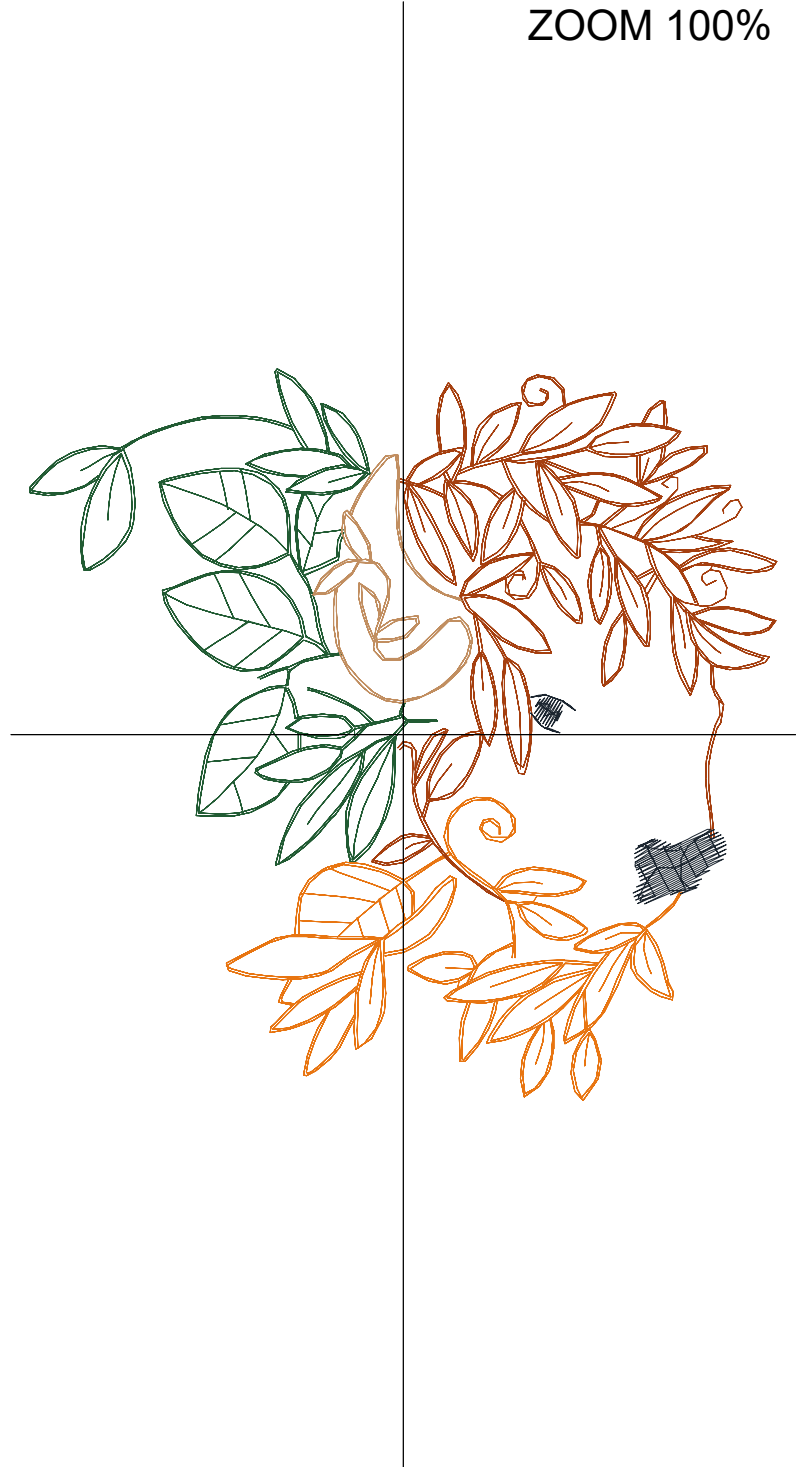

Design Name: atwdd-0481	Customer Name:	Machine Set: Default	
Size=98.80 mm x 96.80 mm	Stitch No.=9847	ChangeColor No.=4	Trim No.=4

Design Note:

No.	Thread	Length(m)
1.	Robison Anton Super Brite Poly.Deep Green.5584	5.22
2.	Robison Anton Super Brite Poly.Golden Poppy.5630	4.68
3.	Robison Anton Super Brite Poly.Orange Glory.9056	7.97
4.	Robison Anton Super Brite Poly.Rattan.5774	1.31
5.	Robison Anton Super Brite Poly.Black.5596	0.54

ZOOM 100%