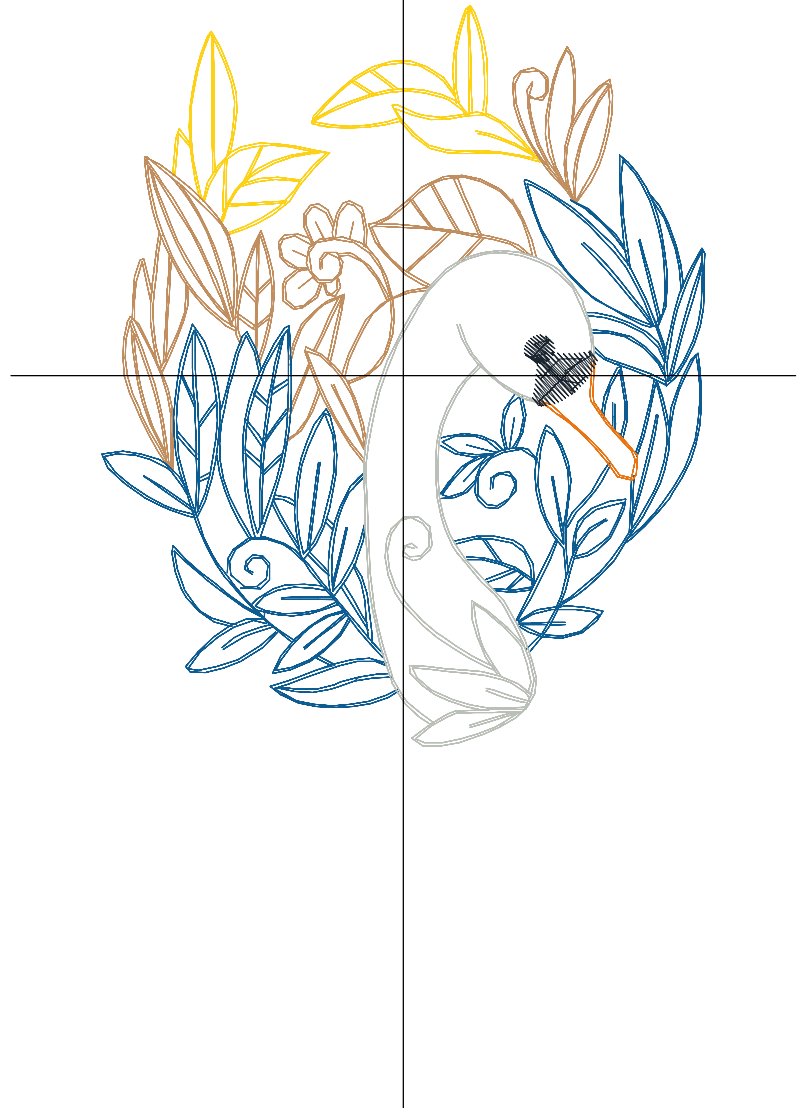

Design Name: atwdd-0474	Customer Name:	Machine Set: Default	
Size=98.00 mm x 57.20 mm	Stitch No.=7036	ChangeColor No.=4	Trim No.=8

**Design Note:**

No.	Thread	Length(m)
1.	 Robison Anton Super Brite Poly.Black.5596	0.05
2.	 Robison Anton Super Brite Poly.Miami Artillery.9170	2.29
3.	 Robison Anton Super Brite Poly.Blue Ribbon.5739	7.18
4.	 Robison Anton Super Brite Poly.Blue.5520	4.12
5.	 Robison Anton Super Brite Poly.Miami Artillery.9170	0.25

ZOOM 100%

**Color Sequence:**Th.1(Black.5596)  Th.2(Miami Artillery.9170)  Th.3(Blue Ribbon.5739)  Th.4(Blue.5520)  Th.5(Miami Artillery.9170) 

Design Name: atwdd-0475	Customer Name:	Machine Set: Default	
Size=70.20 mm x 98.90 mm	Stitch No.=7146	ChangeColor No.=5	Trim No.=15

ZOOM 100%

**Color Sequence:**

Design Name: atwdd-0476	Customer Name:	Machine Set: Default	
Size=79.80 mm x 98.00 mm	Stitch No.=10776	ChangeColor No.=5	Trim No.=7

**Design Note:**

No.	Thread	Length(m)
1.	 Robison Anton Super Brite Poly.Goldenrod.5542	2.50
2.	 Robison Anton Super Brite Poly.Rattan.5774	6.19
3.	 Robison Anton Super Brite Poly.Blue.5520	10.20
4.	 Robison Anton Super Brite Poly.Golden Poppy.5630	0.32
5.	 Robison Anton Super Brite Poly.Storm Gail.9090	2.61
6.	 Robison Anton Super Brite Poly.Black.5596	0.33

ZOOM 100%

**Color Sequence:**

Design Name: atwdd-0477	Customer Name:	Machine Set: Default	
Size=92.60 mm x 98.80 mm	Stitch No.=9904	ChangeColor No.=5	Trim No.=19

**Design Note:**

No.	Thread	Length(m)
1.	 Robison Anton Super Brite Poly.Deep Green.5584	2.26
2.	 Robison Anton Super Brite Poly.Goldenrod.5542	1.09
3.	 Robison Anton Super Brite Poly.Black.5596	0.29
4.	 Robison Anton Super Brite Poly.Golden Poppy.5630	8.19
5.	 Robison Anton Super Brite Poly.Orange Glory.9056	7.03
6.	 Robison Anton Super Brite Poly.Goldenrod.5542	0.62