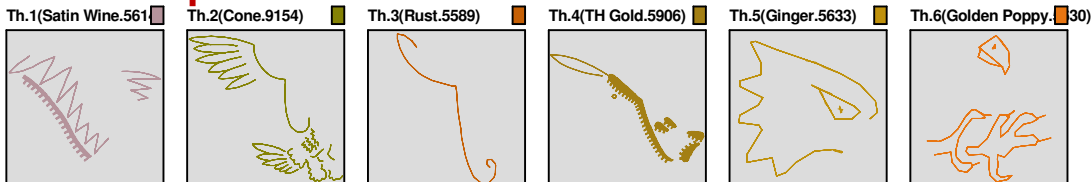

Customer Name:	Machine Set: Default		
Size=97.50 mm x 87.60 mm	Stitch No.=3449	ChangeColor No.=5	Trim No.=22

Design Note:

No.	Thread	Length(m)
1.	Robison Anton Super Brite Poly.Satin Wine.5614	1.45
2.	Robison Anton Super Brite Poly.Cone.9154	2.48
3.	Robison Anton Super Brite Poly.Rust.5589	0.21
4.	Robison Anton Super Brite Poly.TH Gold.5906	1.84
5.	Robison Anton Super Brite Poly.Ginger.5633	0.32
6.	Robison Anton Super Brite Poly.Golden Poppy.5630	0.58

ZOOM 100%

Color Sequence:

Customer Name:	Machine Set: Default		
Size=50.10 mm x 96.10 mm	Stitch No.=4390	ChangeColor No.=5	Trim No.=30

Design Note:

No.	Thread	Length(m)
1.	 Robison Anton Super Brite Poly.Rattan.5774	0.50
2.	 Robison Anton Super Brite Poly.Paris Blue.5583	2.73
3.	 Robison Anton Super Brite Poly.Rockport Blue.5836	0.70
4.	 Robison Anton Super Brite Poly.Violet.5585	0.22
5.	 Robison Anton Super Brite Poly.Golden Poppy.5630	0.48
6.	 Robison Anton Super Brite Poly.Gray Flannel.9117	4.75

ZOOM 100%

Color Sequence:

Customer Name:	Machine Set: Default		
Size=96.30 mm x 87.60 mm	Stitch No.=3262	ChangeColor No.=4	Trim No.=27

No.	Thread	Length(m)
1.	 Robison Anton Super Brite Poly.Melville.9113	0.24
2.	 Robison Anton Super Brite Poly.Golden Poppy.5630	0.37
3.	 Robison Anton Super Brite Poly.Blue.5520	4.22
4.	 Robison Anton Super Brite Poly.Rockport Blue.5836	1.48
5.	 Robison Anton Super Brite Poly.California Blue.5689	0.59

ZOOM 100%

Color Sequence:

Th.1(Melville.9113)  Th.2(Golden Poppy.5630)  Th.3(Blue.5520)  Th.4(Rockport Blue.5836)  Th.5(California Blue.5689) 

Customer Name:	Machine Set: Default		
Size=97.90 mm x 59.10 mm	Stitch No.=3407	ChangeColor No.=4	Trim No.=32