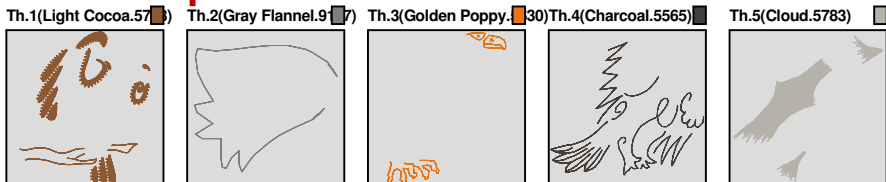

ZOOM 100%

Color Sequence:

Th.1(Pansy Purple.9098) Th.2(Allegheny.9119) Th.3(TH Gold.5906) Th.4(Sweet Dreams.9130) Th.5(Dark Army Green.5853) Th.6(Golden Poppy.5630)

Customer Name:	Machine Set: Default		
Size=83.20 mm x 97.10 mm	Stitch No.=4893	ChangeColor No.=4	Trim No.=29

Design Note:

No.	Thread	Length(m)
1.	 Robison Anton Super Brite Poly.Light Cocoa.5778	5.57
2.	 Robison Anton Super Brite Poly.Gray Flannel.9117	0.20
3.	 Robison Anton Super Brite Poly.Golden Poppy.5630	0.62
4.	 Robison Anton Super Brite Poly.Charcoal.5565	2.29
5.	 Robison Anton Super Brite Poly.Cloud.5783	2.24

ZOOM 100%

Color Sequence:

Customer Name:	Machine Set: Default		
Size=96.80 mm x 61.80 mm	Stitch No.=3143	ChangeColor No.=4	Trim No.=17

Design Note:

No.	Thread	Length(m)
1.	 Robison Anton Super Brite Poly.Golden Poppy.5630	0.41
2.	 Robison Anton Super Brite Poly.Cloud.5783	0.46
3.	 Robison Anton Super Brite Poly.Gray Flannel.9117	2.62
4.	 Robison Anton Super Brite Poly.Cocoa Mulch.5788	3.04
5.	Robison Anton Super Brite Poly.Natural White.5642	0.08

ZOOM 100%

Color Sequence:

Th.1(Golden Poppy.30) Th.2(Cloud.5783) Th.3(Gray Flannel.9117) Th.4(Cocoa Mulch.5788) Th.5(Natural White.5642)

Customer Name:	Machine Set: Default		
Size=97.30 mm x 25.60 mm	Stitch No.=1478	ChangeColor No.=4	Trim No.=12