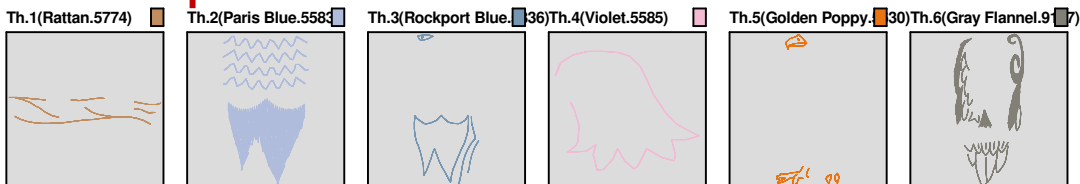

Customer Name:	Machine Set: Default		
Size=97.50 mm x 87.60 mm	Stitch No.=3449	ChangeColor No.=5	Trim No.=22

Design Note:

No.	Thread	Length(m)
1.	Robison Anton Super Brite Poly.Satin Wine.5614	1.45
2.	Robison Anton Super Brite Poly.Cone.9154	2.48
3.	Robison Anton Super Brite Poly.Rust.5589	0.21
4.	Robison Anton Super Brite Poly.TH Gold.5906	1.84
5.	Robison Anton Super Brite Poly.Ginger.5633	0.32
6.	Robison Anton Super Brite Poly.Golden Poppy.5630	0.58

ZOOM 100%

Color Sequence:

Customer Name:	Machine Set: Default		
Size=50.10 mm x 96.10 mm	Stitch No.=4390	ChangeColor No.=5	Trim No.=30

Design Note:

No.	Thread	Length(m)
1.	 Robison Anton Super Brite Poly.Rattan.5774	0.50
2.	 Robison Anton Super Brite Poly.Paris Blue.5583	2.73
3.	 Robison Anton Super Brite Poly.Rockport Blue.5836	0.70
4.	 Robison Anton Super Brite Poly.Violet.5585	0.22
5.	 Robison Anton Super Brite Poly.Golden Poppy.5630	0.48
6.	 Robison Anton Super Brite Poly.Gray Flannel.9117	4.75

ZOOM 100%

Color Sequence:

Customer Name:	Machine Set: Default		
Size=96.30 mm x 87.60 mm	Stitch No.=3262	ChangeColor No.=4	Trim No.=27

No.	Thread	Length(m)
1.	 Robison Anton Super Brite Poly.Melville.9113	0.24
2.	 Robison Anton Super Brite Poly.Golden Poppy.5630	0.37
3.	 Robison Anton Super Brite Poly.Blue.5520	4.22
4.	 Robison Anton Super Brite Poly.Rockport Blue.5836	1.48
5.	 Robison Anton Super Brite Poly.California Blue.5689	0.59

ZOOM 100%

Color Sequence:

Th.1(Melville.9113)  Th.2(Golden Poppy.5630)  Th.3(Blue.5520)  Th.4(Rockport Blue.5836)  Th.5(California Blue.5689) 

Customer Name:	Machine Set: Default		
Size=97.90 mm x 59.10 mm	Stitch No.=3407	ChangeColor No.=4	Trim No.=32