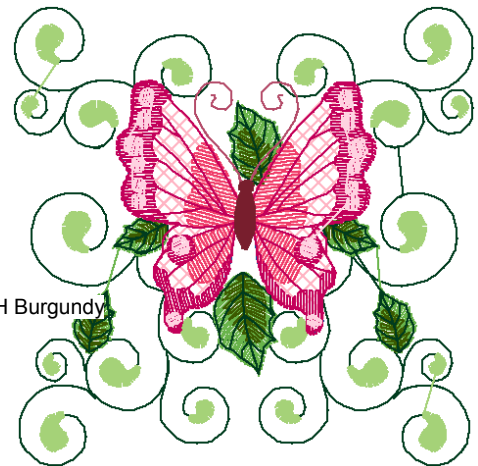

ATWLM1053.pes

Y:\Documents\1 ATW designs to digitize\la Butterfly Flight CLIP\pes\
3 (5/8)" x 3 (13/16)" + 27 Trims
11249 stitches : 15 colors

- Deep Green
- Mint Green
- Moss Green
- Fresh Green
- Leaf Green
- Dark Olive
- Deep Green
- Red
- Blue
- Sky Blue
- Light Blue
- Electric Blue
- Cornflower Blue
- Ultramarine
- Prussian Blue

ATWLM1054.pes

Y:\Documents\1 ATW designs to digitize\la Butterfly Flight CLIP\pes\
3 (3/4)" x 3 (3/4)" + 33 Trims
10719 stitches : 13 colors

- Deep Green
- Mint Green
- Leaf Green
- Dark Olive
- Deep Green
- Red
- Blue
- Salmon Pink
- Carmine
- Dark Fuschia
- Flesh Pink
- Amber Red
- RA Poly 5908 TH Burgundy