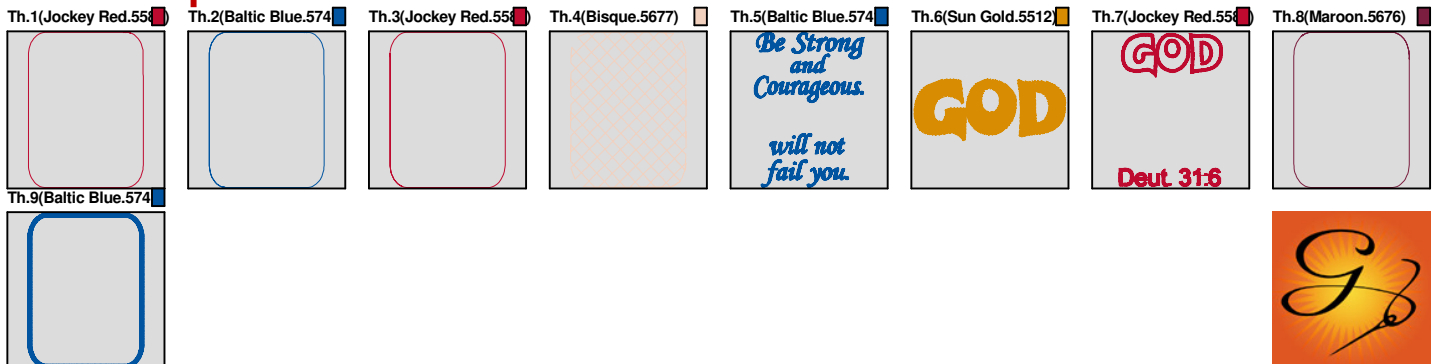

ZOOM 83%

Color Sequence:

Th.1(Jockey Red.5581) 	Th.2(Baltic Blue.5741) 	Th.3(Jockey Red.5581) 	Th.4(Bisque.5677) 	Th.5(Baltic Blue.5741) 	Th.6(Jockey Red.5581) 	Th.7(Sun Gold.5512) 	Th.8(Jockey Red.5581) 
							
							

Cast your
burden on the

LORD

and

HE

will sustain you.

Ps. 55:22

Design Name: atwnls1688-5x7	Customer Name:	Machine Set: Default	
Size=125.7 mm x 168.0 mm (4.95 inch x 6.61 inch) Stitch No.=19224 ChangeColor No.=8 Trim No.=24			

Design Note:

No.	Thread	Length(m)
1.	 Robison Anton Super Brite Poly.Jockey Red.5581	0.54
2.	 Robison Anton Super Brite Poly.Baltic Blue.5741	0.80
3.	 Robison Anton Super Brite Poly.Jockey Red.5581	0.68
4.	 Robison Anton Super Brite Poly.Bisque.5677	3.87
5.	 Robison Anton Super Brite Poly.Baltic Blue.5741	16.06
6.	 Robison Anton Super Brite Poly.Sun Gold.5512	4.46
7.	 Robison Anton Super Brite Poly.Jockey Red.5581	5.03
8.	 Robison Anton Super Brite Poly.Maroon.5676	0.67
9.	 Robison Anton Super Brite Poly.Baltic Blue.5741	14.02

ZOOM 83%

Color Sequence:

Design Name: atwnls1689-5x7	Customer Name:	Machine Set: Default	
Size=125.8 mm x 168.0 mm (4.95 inch x 6.61 inch) Stitch No.=22752 ChangeColor No.=9 Trim No.=39			

Design Note:

No.	Thread	Length(m)
1.	 Robison Anton Super Brite Poly.Jockey Red.5581	0.54
2.	 Robison Anton Super Brite Poly.Baltic Blue.5741	1.06
3.	 Robison Anton Super Brite Poly.Jockey Red.5581	0.95
4.	 Robison Anton Super Brite Poly.Bisque.5677	3.75
5.	 Robison Anton Super Brite Poly.Sun Gold.5512	2.64
6.	 Robison Anton Super Brite Poly.Jockey Red.5581	14.59
7.	 Robison Anton Super Brite Poly.Baltic Blue.5741	6.01
8.	 Robison Anton Super Brite Poly.Sun Gold.5512	6.87
9.	 Robison Anton Super Brite Poly.Jockey Red.5581	0.94
10.	 Robison Anton Super Brite Poly.Baltic Blue.5741	13.50