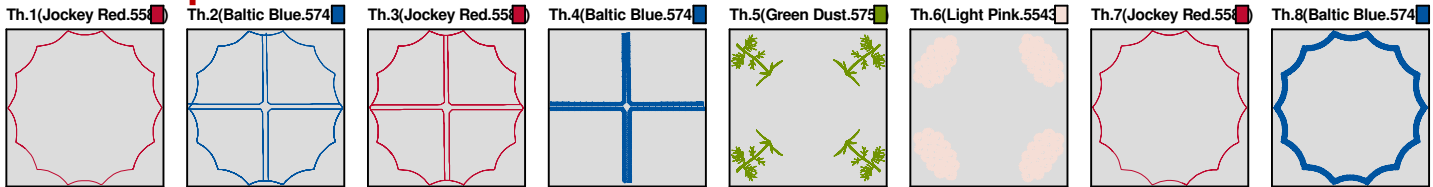

ZOOM 91%

Color Sequence:

Design Name: atwnls1713-5x7	Customer Name:	Machine Set: Default	
Size=110.4 mm x 110.6 mm (4.35 inch x 4.35 inch) Stitch No.=14382 ChangeColor No.=7 Trim No.=12			

Design Note:

No.	Thread	Length(m)
1.	 Robison Anton Super Brite Poly.Jockey Red.5581	0.60
2.	 Robison Anton Super Brite Poly.Baltic Blue.5741	2.11
3.	 Robison Anton Super Brite Poly.Jockey Red.5581	1.71
4.	 Robison Anton Super Brite Poly.Baltic Blue.5741	5.68
5.	 Robison Anton Super Brite Poly.Green Dust.5757	4.22
6.	 Robison Anton Super Brite Poly.Light Pink.5543	4.57
7.	 Robison Anton Super Brite Poly.Jockey Red.5581	0.64
8.	 Robison Anton Super Brite Poly.Baltic Blue.5741	8.24

ZOOM 94%

Color Sequence:

Design Name: atwnls1714-5x7	Customer Name:	Machine Set: Default	
Size=112.3 mm x 112.3 mm (4.42 inch x 4.42 inch) Stitch No.=12556 ChangeColor No.=9 Trim No.=23			

Design Note:

No.	Thread	Length(m)
1.	 Robison Anton Super Brite Poly.Scarlet Flame.9020	0.45
2.	 Robison Anton Super Brite Poly.Baltic Blue.5741	1.71
3.	 Robison Anton Super Brite Poly.Scarlet Flame.9020	1.55
4.	 Robison Anton Super Brite Poly.Baltic Blue.5741	5.95
5.	 Robison Anton Super Brite Poly.Green Dust.5757	4.98
6.	 Robison Anton Super Brite Poly.Baltic Blue.5741	4.56
7.	 Robison Anton Super Brite Poly.Blue Joy.9032	0.83
8.	 Robison Anton Super Brite Poly.Baltic Blue.5741	0.07
9.	 Robison Anton Super Brite Poly.Scarlet Flame.9020	0.49
10.	 Robison Anton Super Brite Poly.Baltic Blue.5741	8.96