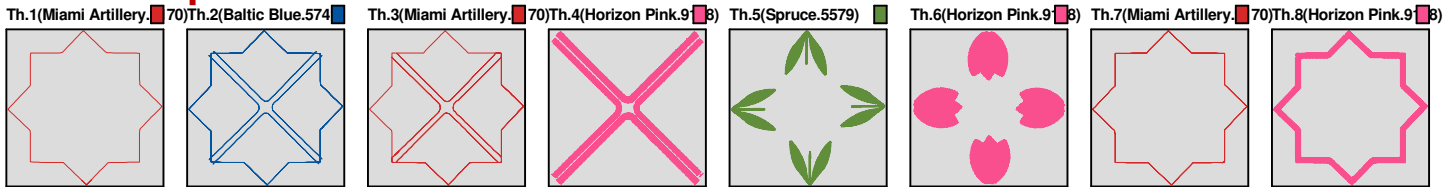

Design Name: atwnls1709-5x7	Customer Name:	Machine Set: Default	
Size=110.6 mm x 110.6 mm (4.35 inch x 4.35 inch) Stitch No.=14096 ChangeColor No.=7 Trim No.=13			

Design Note:

No.	Thread	Length(m)
1.	 Robison Anton Super Brite Poly.Miami Artillery.9170	0.35
2.	 Robison Anton Super Brite Poly.Baltic Blue.5741	1.80
3.	 Robison Anton Super Brite Poly.Miami Artillery.9170	1.37
4.	 Robison Anton Super Brite Poly.Horizon Pink.9168	6.67
5.	 Robison Anton Super Brite Poly.Spruce.5579	7.46
6.	 Robison Anton Super Brite Poly.Horizon Pink.9168	6.79
7.	 Robison Anton Super Brite Poly.Miami Artillery.9170	0.71
8.	 Robison Anton Super Brite Poly.Horizon Pink.9168	7.99

ZOOM 94%

Color Sequence:

Design Name: atwnls1710-5x7	Customer Name:	Machine Set: Default	
Size=113.8 mm x 113.8 mm (4.48 inch x 4.48 inch) Stitch No.=16266 ChangeColor No.=11 Trim No.=31			

Design Note:

No.	Thread	Length(m)
1.	 Robison Anton Super Brite Poly.Scarlet Flame.9020	0.59
2.	 Robison Anton Super Brite Poly.Baltic Blue.5741	1.98
3.	 Robison Anton Super Brite Poly.Scarlet Flame.9020	1.67
4.	 Robison Anton Super Brite Poly.Baltic Blue.5741	5.96
5.	 Robison Anton Super Brite Poly.Green Dust.5757	4.17
6.	 Robison Anton Super Brite Poly.Vanessa Purple.9057	5.33
7.	 Robison Anton Super Brite Poly.Iris.5588	3.25
8.	 Robison Anton Super Brite Poly.Cindy Purple.9088	2.11
9.	 Robison Anton Super Brite Poly.Iris.5588	1.92
10.	 Robison Anton Super Brite Poly.Out of the Blue.9029	0.43
11.	 Robison Anton Super Brite Poly.Scarlet Flame.9020	0.65
12.	 Robison Anton Super Brite Poly.Baltic Blue.5741	8.90