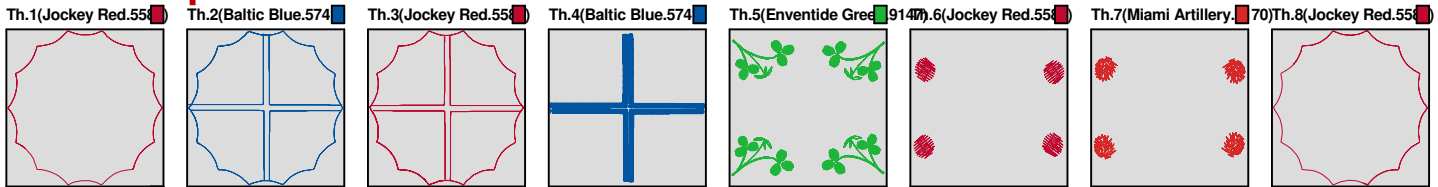

Design Name: atwnls1711-5x7	Customer Name:	Machine Set: Default	
Size=110.4 mm x 110.6 mm (4.35 inch x 4.35 inch) Stitch No.=12457 ChangeColor No.=8 Trim No.=20			

Design Note:

No.	Thread	Length(m)
1.	 Robison Anton Super Brite Poly.Jockey Red.5581	0.60
2.	 Robison Anton Super Brite Poly.Baltic Blue.5741	1.57
3.	 Robison Anton Super Brite Poly.Jockey Red.5581	1.67
4.	 Robison Anton Super Brite Poly.Baltic Blue.5741	7.19
5.	 Robison Anton Super Brite Poly.Enventide Green.9147	5.25
6.	 Robison Anton Super Brite Poly.Jockey Red.5581	0.54
7.	 Robison Anton Super Brite Poly.Miami Artillery.9170	1.17
8.	 Robison Anton Super Brite Poly.Jockey Red.5581	0.57
9.	 Robison Anton Super Brite Poly.Baltic Blue.5741	8.30

ZOOM 94%

Color Sequence:

Design Name: atwnls1712-5x7	Customer Name:	Machine Set: Default	
Size=113.7 mm x 113.2 mm (4.48 inch x 4.46 inch) Stitch No.=14420 ChangeColor No.=7 Trim No.=10			

Design Note:

No.	Thread	Length(m)
1.	 Robison Anton Super Brite Poly.Jockey Red.5581	0.61
2.	 Robison Anton Super Brite Poly.PN Navy (24).5824	1.61
3.	 Robison Anton Super Brite Poly.Jockey Red.5581	1.48
4.	 Robison Anton Super Brite Poly.Baltic Blue.5741	5.59
5.	 Robison Anton Super Brite Poly.TH Burgundy.5908	11.22
6.	 Robison Anton Super Brite Poly.Green Dust.5757	6.76
7.	 Robison Anton Super Brite Poly.Jockey Red.5581	0.56
8.	 Robison Anton Super Brite Poly.Baltic Blue.5741	11.23