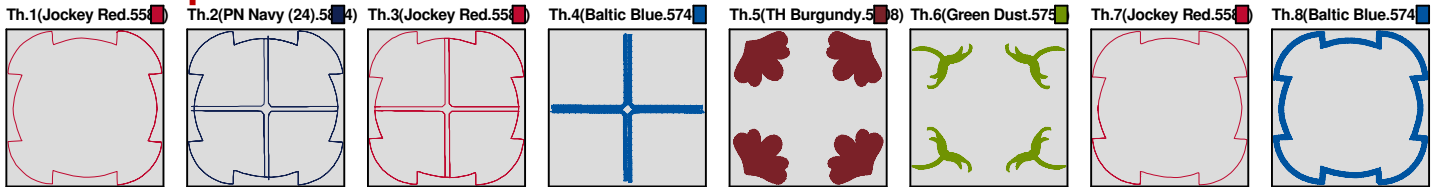

ZOOM 94%

Color Sequence:

Design Name: atwnls1712-5x7	Customer Name:	Machine Set: Default	
Size=113.7 mm x 113.2 mm (4.48 inch x 4.46 inch) Stitch No.=14420 ChangeColor No.=7 Trim No.=10			

Design Note:

No.	Thread	Length(m)
1.	 Robison Anton Super Brite Poly.Jockey Red.5581	0.61
2.	 Robison Anton Super Brite Poly.PN Navy (24).5824	1.61
3.	 Robison Anton Super Brite Poly.Jockey Red.5581	1.48
4.	 Robison Anton Super Brite Poly.Baltic Blue.5741	5.59
5.	 Robison Anton Super Brite Poly.TH Burgundy.5908	11.22
6.	 Robison Anton Super Brite Poly.Green Dust.5757	6.76
7.	 Robison Anton Super Brite Poly.Jockey Red.5581	0.56
8.	 Robison Anton Super Brite Poly.Baltic Blue.5741	11.23

ZOOM 91%

Color Sequence:

Design Name: atwnls1713-5x7	Customer Name:	Machine Set: Default	
Size=110.4 mm x 110.6 mm (4.35 inch x 4.35 inch) Stitch No.=14382 ChangeColor No.=7 Trim No.=12			

Design Note:

No.	Thread	Length(m)
1.	 Robison Anton Super Brite Poly.Jockey Red.5581	0.60
2.	 Robison Anton Super Brite Poly.Baltic Blue.5741	2.11
3.	 Robison Anton Super Brite Poly.Jockey Red.5581	1.71
4.	 Robison Anton Super Brite Poly.Baltic Blue.5741	5.68
5.	 Robison Anton Super Brite Poly.Green Dust.5757	4.22
6.	 Robison Anton Super Brite Poly.Light Pink.5543	4.57
7.	 Robison Anton Super Brite Poly.Jockey Red.5581	0.64
8.	 Robison Anton Super Brite Poly.Baltic Blue.5741	8.24