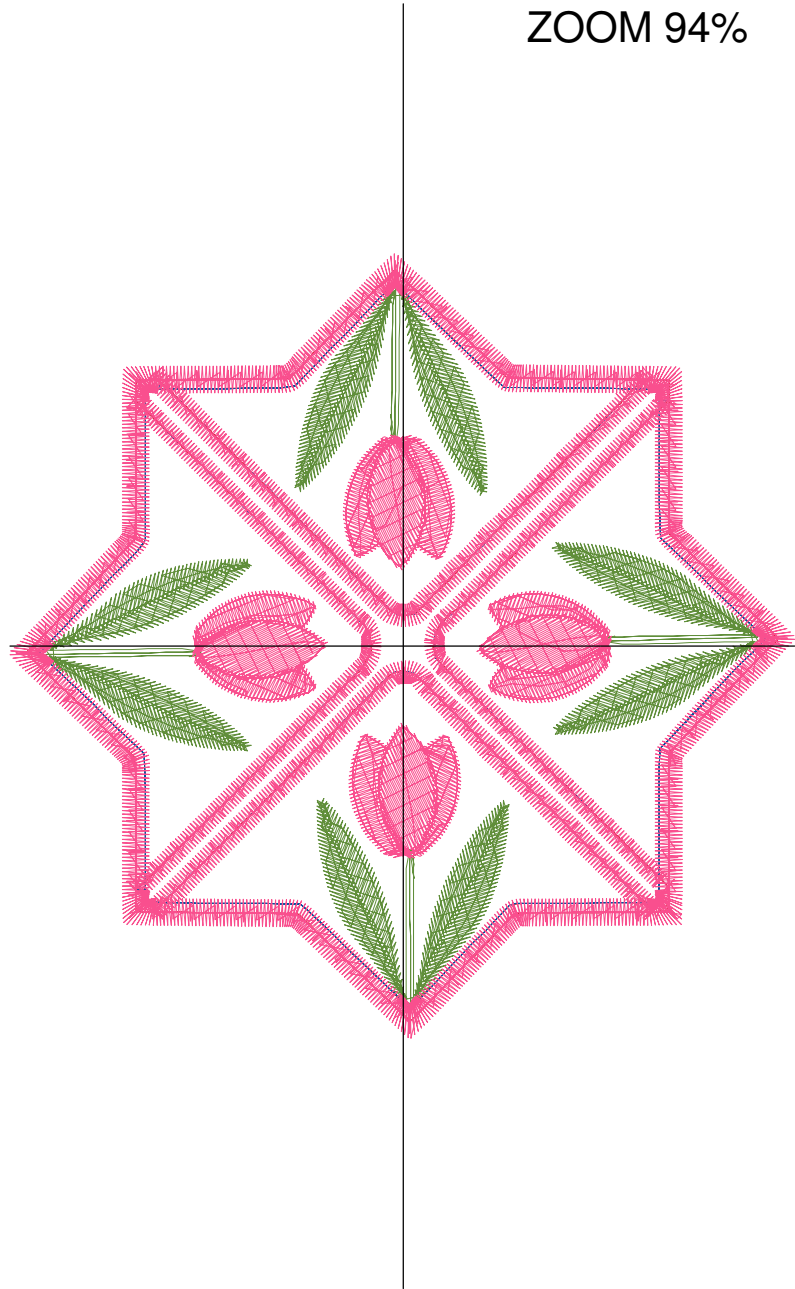

Design Name: atwnls1709-5x7	Customer Name:	Machine Set: Default	
Size=110.6 mm x 110.6 mm (4.35 inch x 4.35 inch) Stitch No.=14096 ChangeColor No.=7 Trim No.=13			

Design Note:

No.	Thread	Length(m)
1.	 Robison Anton Super Brite Poly.Miami Artillery.9170	0.35
2.	 Robison Anton Super Brite Poly.Baltic Blue.5741	1.80
3.	 Robison Anton Super Brite Poly.Miami Artillery.9170	1.37
4.	 Robison Anton Super Brite Poly.Horizon Pink.9168	6.67
5.	 Robison Anton Super Brite Poly.Spruce.5579	7.46
6.	 Robison Anton Super Brite Poly.Horizon Pink.9168	6.79
7.	 Robison Anton Super Brite Poly.Miami Artillery.9170	0.71
8.	 Robison Anton Super Brite Poly.Horizon Pink.9168	7.99

ZOOM 94%

Color Sequence:

Design Name: atwnls1710-5x7	Customer Name:	Machine Set: Default	
Size=113.8 mm x 113.8 mm (4.48 inch x 4.48 inch) Stitch No.=16266 ChangeColor No.=11 Trim No.=31			

Design Note:

No.	Thread	Length(m)
1.	 Robison Anton Super Brite Poly.Scarlet Flame.9020	0.59
2.	 Robison Anton Super Brite Poly.Baltic Blue.5741	1.98
3.	 Robison Anton Super Brite Poly.Scarlet Flame.9020	1.67
4.	 Robison Anton Super Brite Poly.Baltic Blue.5741	5.96
5.	 Robison Anton Super Brite Poly.Green Dust.5757	4.17
6.	 Robison Anton Super Brite Poly.Vanessa Purple.9057	5.33
7.	 Robison Anton Super Brite Poly.Iris.5588	3.25
8.	 Robison Anton Super Brite Poly.Cindy Purple.9088	2.11
9.	 Robison Anton Super Brite Poly.Iris.5588	1.92
10.	 Robison Anton Super Brite Poly.Out of the Blue.9029	0.43
11.	 Robison Anton Super Brite Poly.Scarlet Flame.9020	0.65
12.	 Robison Anton Super Brite Poly.Baltic Blue.5741	8.90