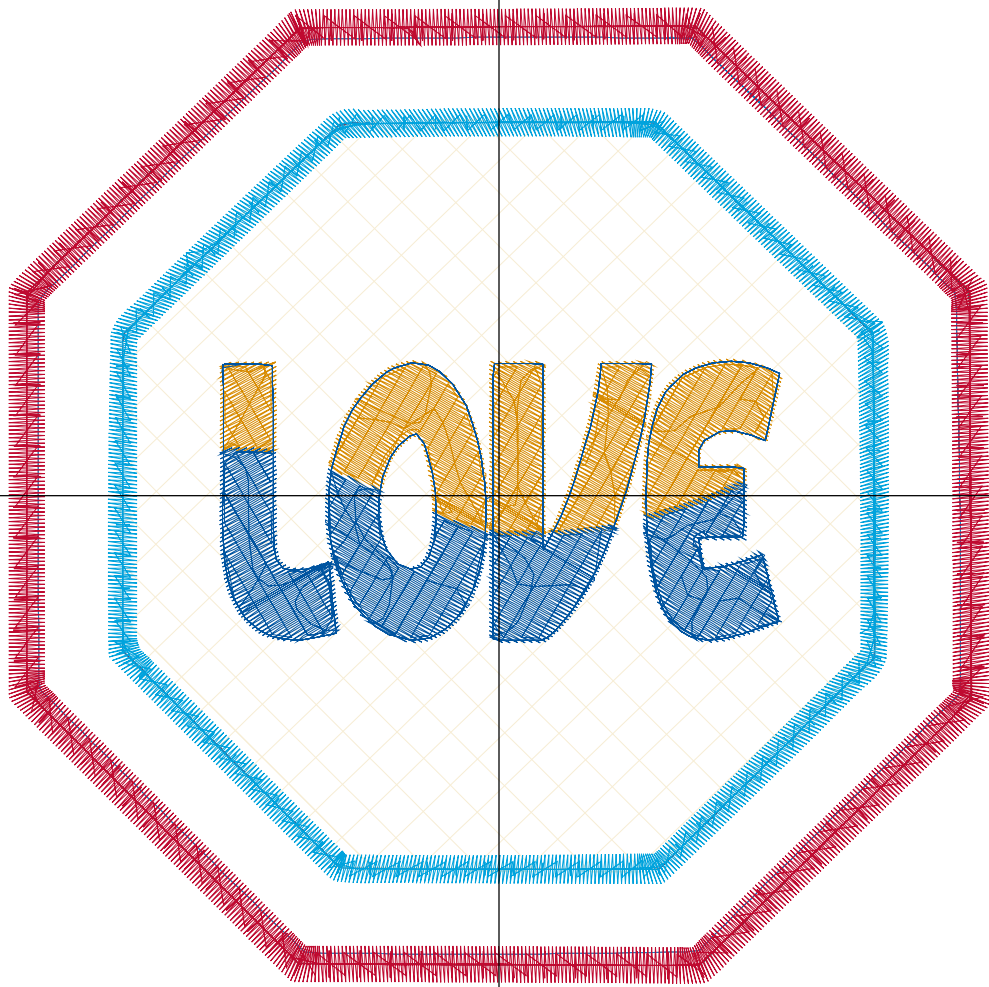

Design Name: atwnls1704-5x7	Customer Name:	Machine Set: Default	
Size=129.8 mm x 129.0 mm (5.11 inch x 5.08 inch) Stitch No.=12585 ChangeColor No.=10 Trim No.=10			

No.	Thread	Length(m)
1.	 Robison Anton Super Brite Poly.Toasty Red.9002	0.54
2.	 Robison Anton Super Brite Poly.Cerulean.5801	0.43
3.	 Robison Anton Super Brite Poly.Toasty Red.9002	0.79
4.	 Robison Anton Super Brite Poly.Cerulean.5801	0.66
5.	 Robison Anton Super Brite Poly.Toasty Red.9002	0.34
6.	 Robison Anton Super Brite Poly.Eggshell.5643	3.71
7.	 Robison Anton Super Brite Poly.Sun Gold.5512	4.75
8.	 Robison Anton Super Brite Poly.Baltic Blue.5741	7.13
9.	 Robison Anton Super Brite Poly.TH Green.5907	0.43
10.	 Robison Anton Super Brite Poly.California Blue.5689	6.97
11.	 Robison Anton Super Brite Poly.Jockey Red.5581	10.66

ZOOM 80%

Color Sequence:

Design Name: atwnls1705-5x7	Customer Name:	Machine Set: Default	
Size=129.8 mm x 129.0 mm (5.11 inch x 5.08 inch) Stitch No.=13713 ChangeColor No.=10 Trim No.=10			

Design Note:

No.	Thread	Length(m)
1.	 Robison Anton Super Brite Poly.Toasty Red.9002	0.54
2.	 Robison Anton Super Brite Poly.Cerulean.5801	0.43
3.	 Robison Anton Super Brite Poly.Toasty Red.9002	0.79
4.	 Robison Anton Super Brite Poly.Cerulean.5801	0.66
5.	 Robison Anton Super Brite Poly.Toasty Red.9002	0.34
6.	 Robison Anton Super Brite Poly.Eggshell.5643	3.71
7.	 Robison Anton Super Brite Poly.Sun Gold.5512	5.50
8.	 Robison Anton Super Brite Poly.Baltic Blue.5741	8.57
9.	 Robison Anton Super Brite Poly.TH Green.5907	0.73
10.	 Robison Anton Super Brite Poly.California Blue.5689	6.97
11.	 Robison Anton Super Brite Poly.Jockey Red.5581	10.70