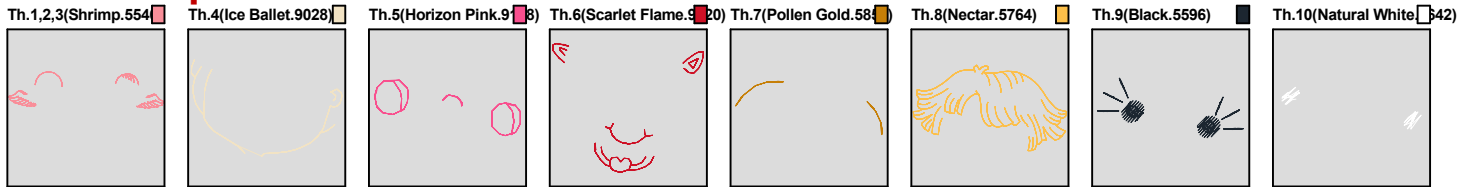

Color Sequence: