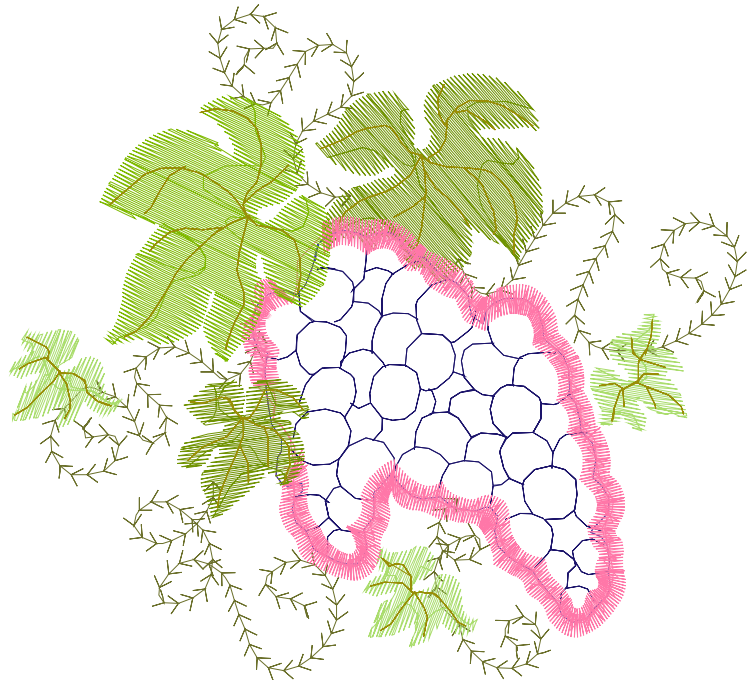

ZOOM 100%

Color Sequence:

Design Name: atwflc0062	Customer Name:	Machine Set: Default	
Size=97.4 mm x 89.4 mm (3.83 inch x 3.52 inch) Stitch No.=8178 ChangeColor No.=10 Trim No.=11			

No.	Thread	Length(m)
1.	Robison Anton Super Brite Poly.Palmetto.5529	1.87
2.	Robison Anton Super Brite Poly.Green Dust.5757	2.42
3.	Robison Anton Super Brite Poly.Pastoral Green.5621	1.60
4.	Robison Anton Super Brite Poly.Tamarack.5530	1.07
5.	Robison Anton Super Brite Poly.Cherry Punch.5717	0.20
6.	Robison Anton Super Brite Poly.Jamie Blue.5685	0.20
7.	Robison Anton Super Brite Poly.Chow Blue.9171	1.06
8.	Robison Anton Super Brite Poly.Wild Pink.5559	4.54
9.	Robison Anton Super Brite Poly.Erin Green.5620	2.93
10.	Robison Anton Super Brite Poly.Green Dust.5757	0.93
11.	Robison Anton Super Brite Poly.Tamarack.5530	0.82

ZOOM 100%

Color Sequence:

Design Name: atwflc0063	Customer Name:	Machine Set: Default	
Size=97.4 mm x 74.9 mm (3.83 inch x 2.95 inch) Stitch No.=8019 ChangeColor No.=12 Trim No.=5			

No.	Thread	Length(m)
1.	 Robison Anton Super Brite Poly.Candy Apple Red.5807	0.25
2.	 Robison Anton Super Brite Poly.Dark Army Green.5853	0.25
3.	 Robison Anton Super Brite Poly.Beige.5524	0.42
4.	 Robison Anton Super Brite Poly.Bronze.5815	1.91
5.	 Robison Anton Super Brite Poly.Rattan.5774	3.96
6.	 Robison Anton Super Brite Poly.Limerick.9121	0.64
7.	 Robison Anton Super Brite Poly.Light Cocoa.5778	0.45
8.	 Robison Anton Super Brite Poly.Ming.5622	2.84
9.	 Robison Anton Super Brite Poly.Cone.9154	0.56
10.	 Robison Anton Super Brite Poly.Candy Apple Red.5807	0.19
11.	 Robison Anton Super Brite Poly.Chow Blue.9171	0.19
12.	 Robison Anton Super Brite Poly.Popular Purple.9019	1.32
13.	 Robison Anton Super Brite Poly.Cindy Purple.9088	4.82