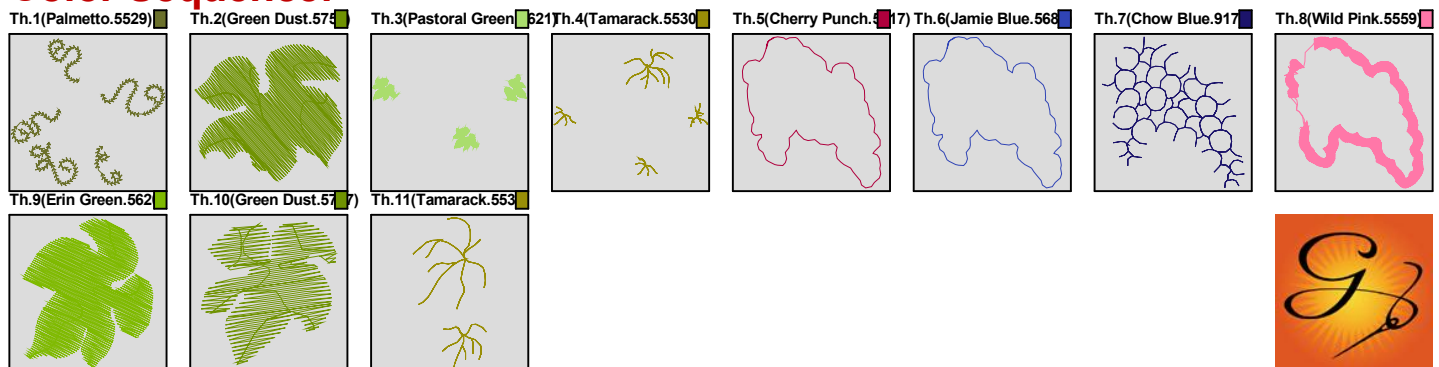

ZOOM 100%

Color Sequence:

Design Name: atwflc0062	Customer Name:	Machine Set: Default	
Size=97.4 mm x 89.4 mm (3.83 inch x 3.52 inch) Stitch No.=8178 ChangeColor No.=10 Trim No.=11			

No.	Thread	Length(m)
1.	Robison Anton Super Brite Poly.Palmetto.5529	1.87
2.	Robison Anton Super Brite Poly.Green Dust.5757	2.42
3.	Robison Anton Super Brite Poly.Pastoral Green.5621	1.60
4.	Robison Anton Super Brite Poly.Tamarack.5530	1.07
5.	Robison Anton Super Brite Poly.Cherry Punch.5717	0.20
6.	Robison Anton Super Brite Poly.Jamie Blue.5685	0.20
7.	Robison Anton Super Brite Poly.Chow Blue.9171	1.06
8.	Robison Anton Super Brite Poly.Wild Pink.5559	4.54
9.	Robison Anton Super Brite Poly.Erin Green.5620	2.93
10.	Robison Anton Super Brite Poly.Green Dust.5757	0.93
11.	Robison Anton Super Brite Poly.Tamarack.5530	0.82

ZOOM 100%

Color Sequence:

Design Name: atwflc0063	Customer Name:	Machine Set: Default	
Size=97.4 mm x 74.9 mm (3.83 inch x 2.95 inch) Stitch No.=8019 ChangeColor No.=12 Trim No.=5			

No.	Thread	Length(m)
1.	 Robison Anton Super Brite Poly.Candy Apple Red.5807	0.25
2.	 Robison Anton Super Brite Poly.Dark Army Green.5853	0.25
3.	 Robison Anton Super Brite Poly.Beige.5524	0.42
4.	 Robison Anton Super Brite Poly.Bronze.5815	1.91
5.	 Robison Anton Super Brite Poly.Rattan.5774	3.96
6.	 Robison Anton Super Brite Poly.Limerick.9121	0.64
7.	 Robison Anton Super Brite Poly.Light Cocoa.5778	0.45
8.	 Robison Anton Super Brite Poly.Ming.5622	2.84
9.	 Robison Anton Super Brite Poly.Cone.9154	0.56
10.	 Robison Anton Super Brite Poly.Candy Apple Red.5807	0.19
11.	 Robison Anton Super Brite Poly.Chow Blue.9171	0.19
12.	 Robison Anton Super Brite Poly.Popular Purple.9019	1.32
13.	 Robison Anton Super Brite Poly.Cindy Purple.9088	4.82