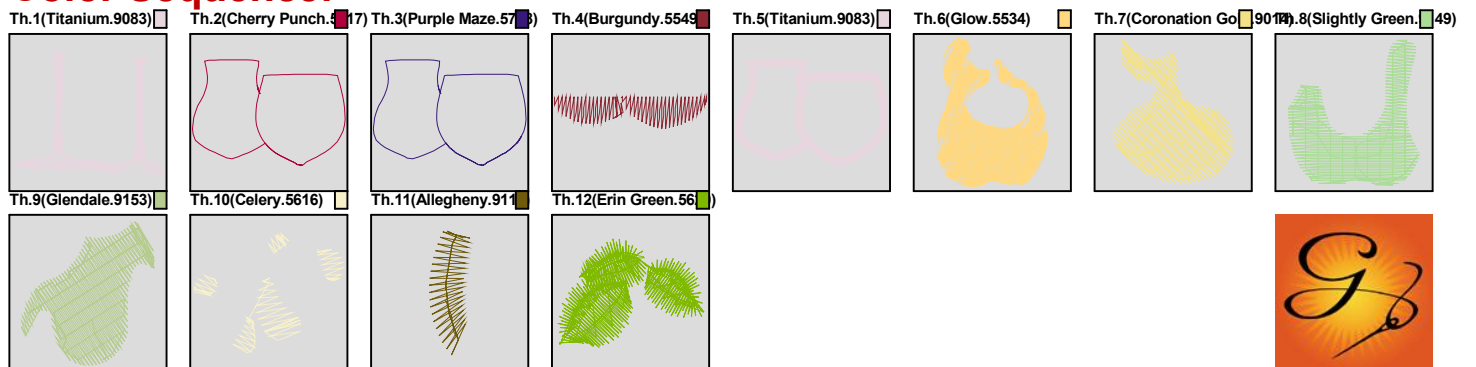

ZOOM 100%

Color Sequence:

Design Name: atwflc0065	Customer Name:	Machine Set: Default	
Size=96.9 mm x 92.3 mm (3.81 inch x 3.63 inch) Stitch No.=6889 ChangeColor No.=11 Trim No.=10			

No.	Thread	Length(m)
1.	Robison Anton Super Brite Poly.Titanium.9083	2.07
2.	Robison Anton Super Brite Poly.Cherry Punch.5717	0.27
3.	Robison Anton Super Brite Poly.Purple Maze.5728	0.29
4.	Robison Anton Super Brite Poly.Burgundy.5549	0.77
5.	Robison Anton Super Brite Poly.Titanium.9083	6.31
6.	Robison Anton Super Brite Poly.Glow.5534	2.84
7.	Robison Anton Super Brite Poly.Coronation Gold.9014	0.98
8.	Robison Anton Super Brite Poly.Slightly Green.9149	1.30
9.	Robison Anton Super Brite Poly.Glendale.9153	1.20
10.	Robison Anton Super Brite Poly.Celery.5616	0.36
11.	Robison Anton Super Brite Poly.Allegheny.9119	0.09
12.	Robison Anton Super Brite Poly.Erin Green.5620	1.73

ZOOM 100%

Color Sequence:

Design Name: atwflc0066	Customer Name:	Machine Set: Default	
Size=96.7 mm x 81.0 mm (3.81 inch x 3.19 inch) Stitch No.=8419 ChangeColor No.=10 Trim No.=8			

No.	Thread	Length(m)
1.	 Robison Anton Super Brite Poly.Toasty Red.9002	0.23
2.	 Robison Anton Super Brite Poly.Chow Blue.9171	0.30
3.	 Robison Anton Super Brite Poly.China Blue.5823	0.76
4.	 Robison Anton Super Brite Poly.Seashell.5776	1.73
5.	 Robison Anton Super Brite Poly.China Blue.5823	4.46
6.	 Robison Anton Super Brite Poly.Green Dust.5757	6.01
7.	 Robison Anton Super Brite Poly.Dark Army Green.5853	1.04
8.	 Robison Anton Super Brite Poly.Scarlet Flame.9020	0.17
9.	 Robison Anton Super Brite Poly.Royal.5510	0.18
10.	 Robison Anton Super Brite Poly.Popular Purple.9019	0.59
11.	 Robison Anton Super Brite Poly.Cindy Purple.9088	4.21