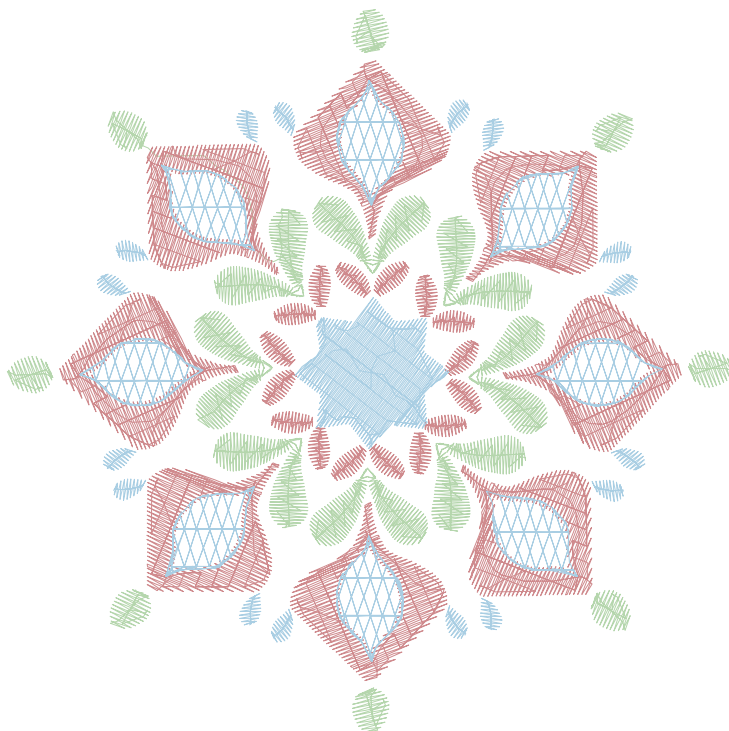

Customer Name:	Machine Set: Default		
Size=96.1 mm x 95.5 mm	Stitch No.=9827	ChangeColor No.=2	Trim No.=70

Design Note: Copyright - www.ArtisticThreadWorks.com

No.	Thread	Length(m)
1.	Floriani Poly.Spearmint.0252	4.42
2.	Floriani Poly.Light Mulberry.1600	8.71
3.	Floriani Poly.Lt Blue.0361	5.28

ZOOM 100%

Color Sequence:

Th.1(Pastel Green.04) 2) Th.2(Salmon.1600) Th.3(Sky Blue.0361)