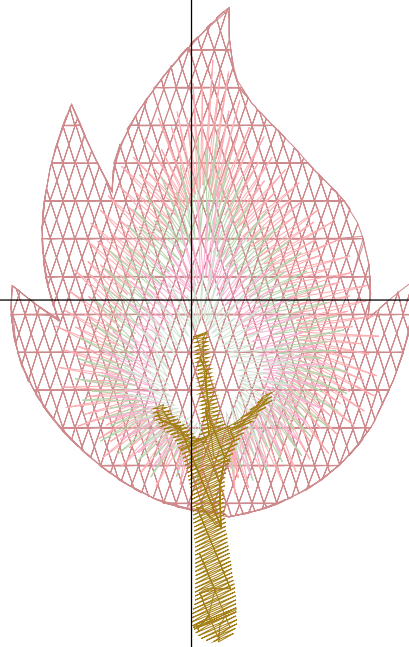

Design Note: Copyright-www.ArtisticThreadWorks.com

No.	Thread	Length(m)
1.	Floriani Poly.Cape Green.0228	3.25
2.	Floriani Poly.Lt Blue.0361	2.06
3.	Floriani Poly.Spearmint.0252	0.97
4.	Floriani Poly.Pastel Blue.0362	0.68
5.	Floriani Poly.Spearmint.0252	1.49
6.	Floriani Poly.Bright White.0800	0.61
7.	Floriani Poly.Light Lilac.0131	1.27
8.	Floriani Poly.Pink Rose.1081	1.01
9.	Floriani Poly.Cream0540	1.04

Design Name: attn0111	Date: 2007-11-17 11:23:46	Customer Name:	Machine Set: Default
Size=53.2 mm x 83.9 mm	Stitch No.=3453	ChangeColor No.=5	Trim No.=1

Design Note: Copyright-www.ArtisticThreadWorks.com

No.	Thread	Length(m)
1.	Floriani Poly.Light Mulberry.1600	7.48
2.	Floriani Poly.Pink Rose.1081	1.97
3.	Floriani Poly.Spearmint.0252	1.33
4.	Floriani Poly.Light Lilac.0131	0.92
5.	Floriani Poly.Green Mist.0219	0.52
6.	Floriani Poly.Birch.0723	1.07

ZOOM 100%

Color Sequence:

Date: 2007-11-17 11:55:31	Customer Name:	Machine Set: Default	
Size=96.4 mm x 96.3 mm	Stitch No.=9995	ChangeColor No.=10	Trim No.=23

Design Note: Copyright-www.ArtisticThreadWorks.com