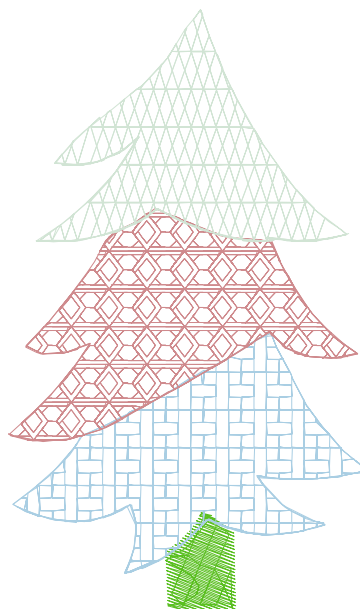

Customer Name:	Machine Set: Default		
Size=47.7 mm x 79.4 mm	Stitch No.=6567	ChangeColor No.=3	Trim No.=1

Design Note: Copyright-www.ArtisticThreadWorks.com

No.	Thread	Length(m)
1.	Floriani Poly.Lime Green.0229	0.58
2.	FV Poly.Lt Blue.0361	3.02
3.	Floriani Poly.Light Mulberry.1600	3.83
4.	Floriani Poly.Green Mist.0219	2.22

ZOOM 100%