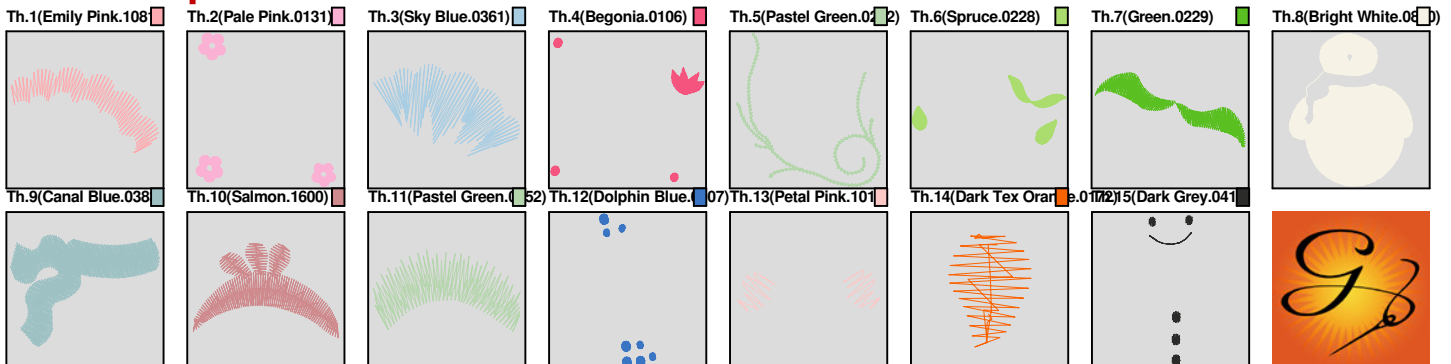

Color Sequence: