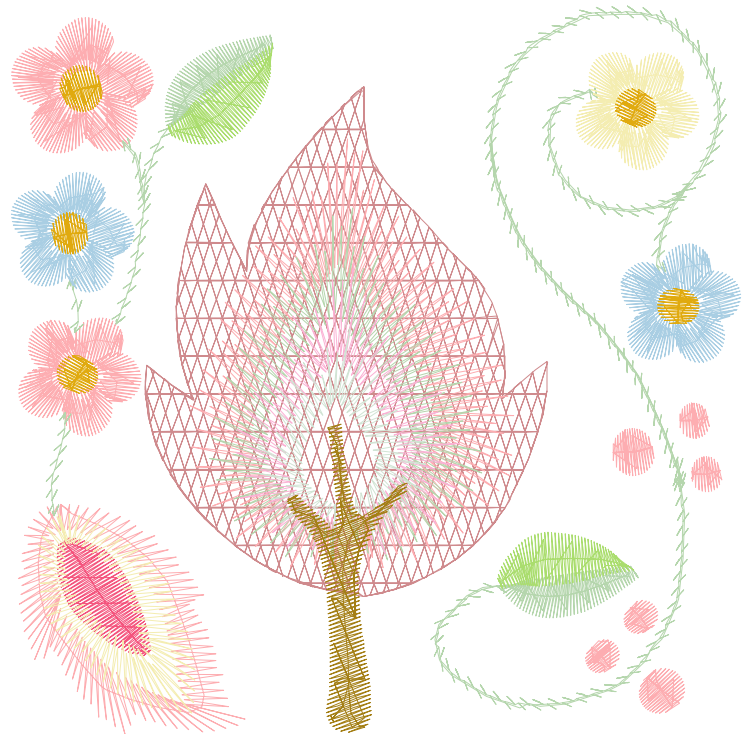

Date: 2007-11-17 11:55:31	Customer Name:	Machine Set: Default	
Size=96.4 mm x 96.3 mm	Stitch No.=9995	ChangeColor No.=10	Trim No.=23

Design Note: Copyright-www.ArtisticThreadWorks.com

No.	Thread	Length(m)
1.	Floriani Poly.Light Mulberry.1600	7.48
2.	Floriani Poly.Pink Rose.1081	6.32
3.	Floriani Poly.Spearmint.0252	4.05
4.	Floriani Poly.Light Lilac.0131	0.92
5.	Floriani Poly.Green Mist.0219	0.52
6.	Floriani Birch Poly.B0723	1.04
7.	Floriani Poly.Dark Pink.0106	0.61
8.	Floriani Poly.Cream.0540	1.76
9.	Floriani Poly.Lt Blue.0361	2.19
10.	Floriani Poly.Sunflower .0503	0.86
11.	Floriani Poly.Cape Green.0228	0.99

ZOOM 100%

Color Sequence:

Th.1(Salmon.1600)	Th.2(Emily Pink.1081)	Th.3(Pastel Green.0252)	Th.4(Pale Pink.0131)	Th.5(Blue Glass.0219)	Th.6(Bullion.0723)	Th.7(Begonia.0106)	Th.8(Tender Yellow.0540)
Th.9(Sky Blue.0361)	Th.10(Pollen Gold.0503)	Th.11(Spruce.0228)