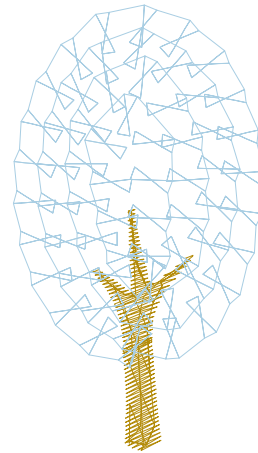

ZOOM 100%

Color Sequence:

Th.1(Shimmering Gold)2(Medium Pink.0131)

Customer Name:	Machine Set: Default		
Size=33.1 mm x 58.9 mm	Stitch No.=1632	ChangeColor No.=1	Trim No.=1

Design Note: Copyright-www.ArtisticThreadWorks.com

No.	Thread	Length(m)
1.	 Floriani Poly.Sahara Tan.0783	0.71
2.	 Floriani Poly.Lt Blue.0361	2.02

ZOOM 100%

Color Sequence:

Th.1(Shimmering Gold) 1.0560 2(Sky Blue.0361) 1

Customer Name:	Machine Set: Default		
Size=31.1 mm x 64.7 mm	Stitch No.=1394	ChangeColor No.=1	Trim No.=1