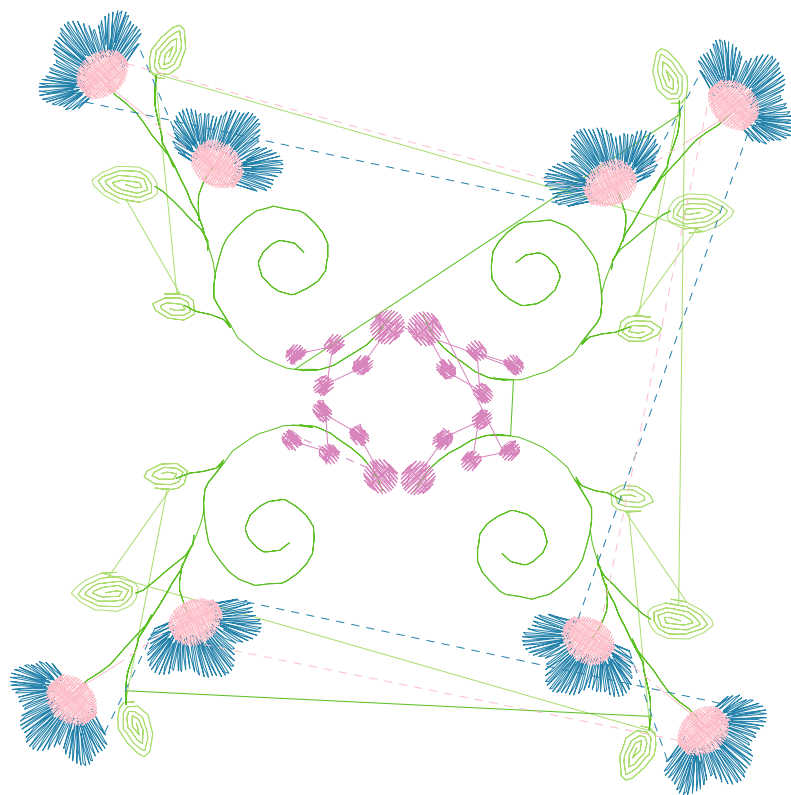

ZOOM 100%

Color Sequence:

Customer Name:	Machine Set: Default		
Size=172.9 mm x 94.4 mm	Stitch No.=8902	ChangeColor No.=4	Trim No.=1

Design Note: Copyright-www.ArtisticThreadWorks.com

No.	Thread	Length(m)
1.	 Floriani Poly.Spearmint.0252	6.59
2.	 Floriani Poly.Pale Pink.0101	5.63
3.	 Floriani Poly.Lt Blue.0361	4.24
4.	 Floriani Poly.Pink Rose.1081	4.44
5.	 Floriani Poly.Cream.0540	4.14

ZOOM 60%

Color Sequence:

Th.1(Bleached Aqua.220) Th.2(Light Pink.0101) Th.3(Sky Blue.0361) Th.4(Pink.0102) Th.5(Cocoa Mulch.0540)

Customer Name:	Machine Set: Default		
Size=114.5 mm x 114.3 mm	Stitch No.=6035	ChangeColor No.=4	Trim No.=1

Design Note: Copyright-www.ArtisticThreadWorks.com

No.	Thread	Length(m)
1.	Floriani Poly.Cape Green.0228	1.60
2.	Floriani Poly.Lime Green.0229	1.55
3.	Floriani Poly.Light Lilac.0131	1.77
4.	Floriani Poly.Pastel Blue.0362	4.26
5.	Floriani Poly.Pale Pink.0101	2.89

ZOOM 91%

Color Sequence:

Customer Name:	Machine Set: Default		
Size=96.1 mm x 95.5 mm	Stitch No.=9827	ChangeColor No.=2	Trim No.=70

Design Note: Copyright - www.ArtisticThreadWorks.com

No.	Thread	Length(m)
1.	 Floriani Poly.Spearmint.0252	4.42
2.	 Floriani Poly.Light Mulberry.1600	8.71
3.	 Floriani Poly.Lt Blue.0361	5.28