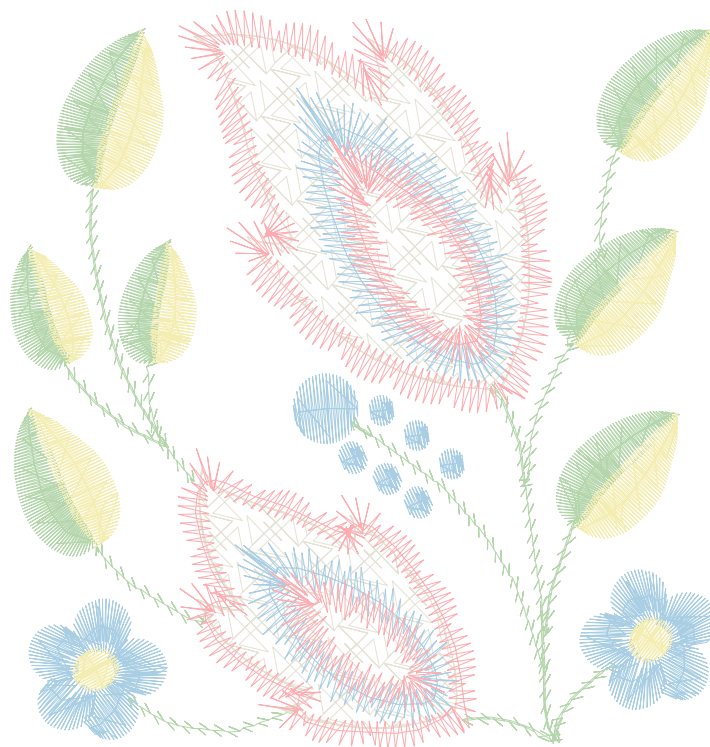

ZOOM 100%

Color Sequence:

Customer Name:	Machine Set: Default		
Size=93.5 mm x 97.8 mm	Stitch No.=9502	ChangeColor No.=4	Trim No.=33

Design Note: Copyright-www.ArtisticThreadWorks.com

No.	Thread	Length(m)
1.	 Floriani Poly.Spearmint.0252	6.24
2.	 Floriani Poly.White.0800	4.50
3.	 Floriani Poly.Lt Blue.0361	5.54
4.	 Floriani Poly.Pink Rose.1081	3.85
5.	 Floriani Poly.Cream.0540	4.60

ZOOM 100%

Color Sequence:

Th.1(Pastel Green.01) [2] Th.2(Medium Yellow.07) [30] Th.3(Sky Blue.0361) [] Th.4(Emily Pink.108) [] Th.5(Tender Yellow.04) [40]

Customer Name:	Machine Set: Default		
Size=70.7 mm x 93.2 mm	Stitch No.=4366	ChangeColor No.=4	Trim No.=14