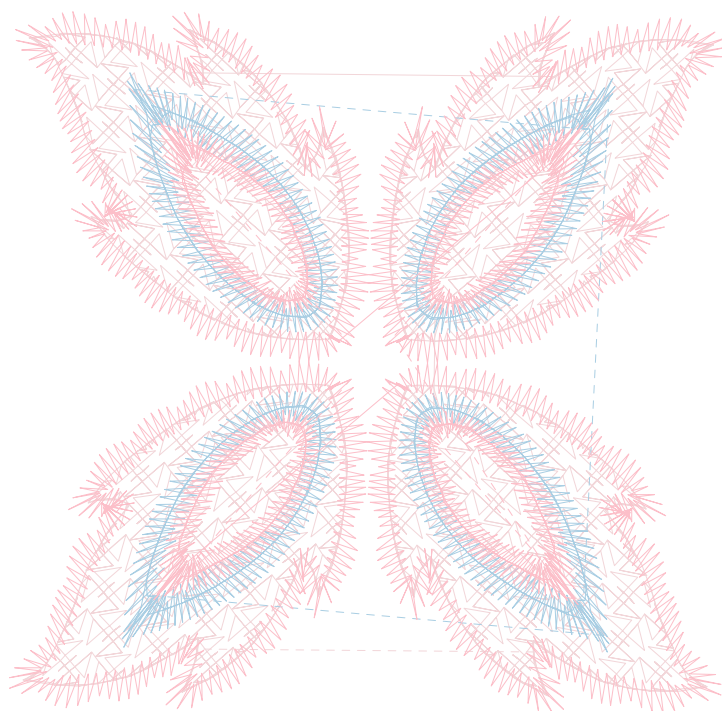

Customer Name:	Machine Set: Default		
Size=95.0 mm x 92.9 mm	Stitch No.=8613	ChangeColor No.=2	Trim No.=1

Design Note: Copyright-www.ArtisticThreadWorks.com

No.	Thread	Length(m)
1.	 Floriani Poly.Pale Pink.0101	10.50
2.	 Floriani Poly.Lt Blue.0361	3.83
3.	 Floriani Poly.Pink Rose.1081	7.54

ZOOM 100%

Color Sequence:

Customer Name:	Machine Set: Default		
Size=172.9 mm x 94.4 mm	Stitch No.=8902	ChangeColor No.=4	Trim No.=1

Design Note: Copyright-www.ArtisticThreadWorks.com

No.	Thread	Length(m)
1.	 Floriani Poly.Spearmint.0252	6.59
2.	 Floriani Poly.Pale Pink.0101	5.63
3.	 Floriani Poly.Lt Blue.0361	4.24
4.	 Floriani Poly.Pink Rose.1081	4.44
5.	 Floriani Poly.Cream.0540	4.14

ZOOM 60%

Color Sequence:

Th.1(Bleached Aqua.220) Th.2(Light Pink.0101) Th.3(Sky Blue.0361) Th.4(Pink.0102) Th.5(Cocoa Mulch.0540)

Customer Name:	Machine Set: Default		
Size=114.5 mm x 114.3 mm	Stitch No.=6035	ChangeColor No.=4	Trim No.=1