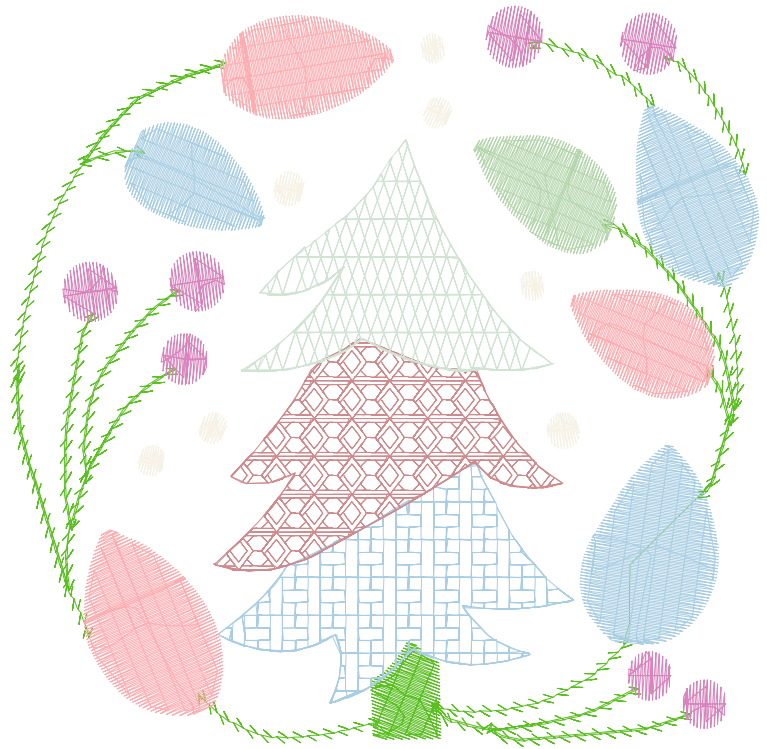

Customer Name:	Machine Set: Default		
Size=98.9 mm x 98.0 mm	Stitch No.=15834	ChangeColor No.=7	Trim No.=23

Design Note: Copyright-www.ArtisticThreadWorks.com

No.	Thread	Length(m)
1.	Floriani Poly.Lime Green.0229	2.98
2.	Floriani Poly.Bright White.0800	0.69
3.	Floriani Poly.Lt Blue.0361	7.67
4.	Floriani Poly.Light Mulberry.1600	3.81
5.	Floriani Poly.Green Mist.0219	2.22
6.	Floriani Poly.Pink Rose.1081	4.43
7.	Floriani Poly.Spearmint.0252	1.21
8.	Floriani Poly.Dark Pink.0106	1.61

ZOOM 100%