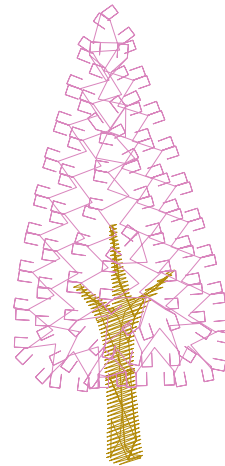

Customer Name:	Machine Set: Default		
Size=28.8 mm x 60.8 mm	Stitch No.=1249	ChangeColor No.=1	Trim No.=1

Design Note: Copyright-www.ArtisticThreadWorks.com

No.	Thread	Length(m)
1.	Floriani Poly.Sahara Tan.0783	0.70
2.	Floriani Poly.Light Lilac.0131	1.72

ZOOM 100%

Color Sequence:

Th.1(Shimmering Gold)2(Medium Pink.0131)