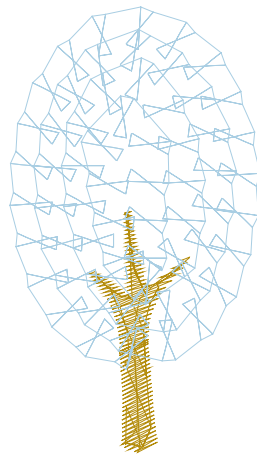

No.	Thread	Length(m)
1.	 Floriani Poly.Sahara Tan.0783	0.71
2.	 Floriani Poly.Lt Blue.0361	2.02

ZOOM 100%

Color Sequence:

Th.1(Shimmering Gold) 1.0560 2(Sky Blue.0361) 1

Customer Name:	Machine Set: Default		
Size=31.1 mm x 64.7 mm	Stitch No.=1394	ChangeColor No.=1	Trim No.=1