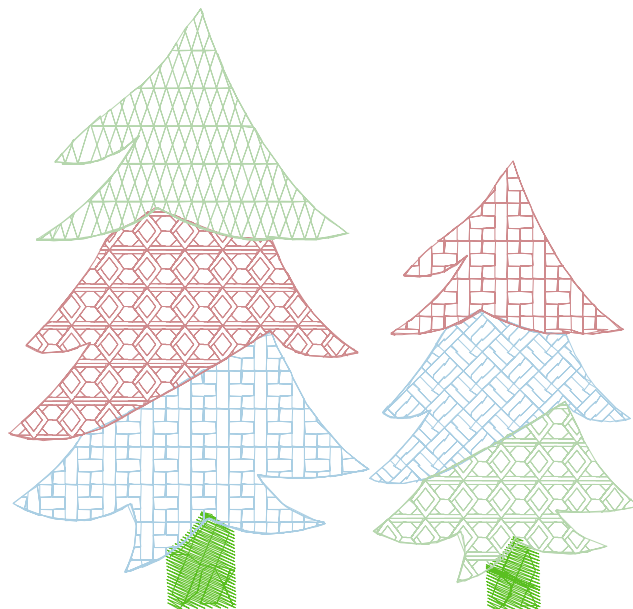

Customer Name:	Machine Set: Default		
Size=83.3 mm x 79.6 mm	Stitch No.=11108	ChangeColor No.=3	Trim No.=5

Design Note: Copyright-www.ArtisticThreadWorks.com

No.	Thread	Length(m)
1.	Floriani Poly.Lime Green.0229	0.94
2.	Floriani Poly.Lt Blue.0361	4.41
3.	Floriani Poly.Light Mulberry.1600	5.29
4.	Floriani Poly.Spearmint.0252	4.41

ZOOM 100%