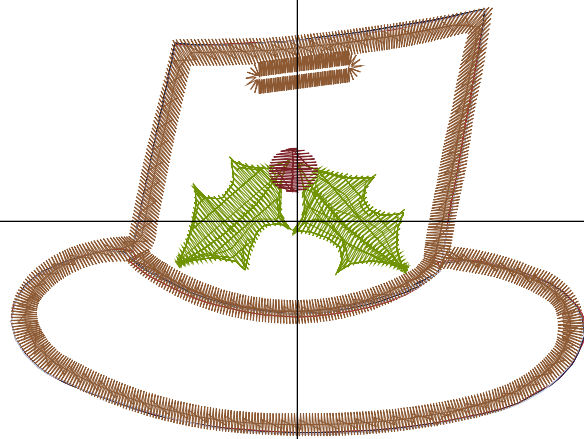

ZOOM 77%

**Color Sequence:**

Design Name: atwnls0494-5x7	Customer Name:	Machine Set: Default	
Size=178.00 mm x 125.20 mm	Stitch No.=11252	ChangeColor No.=5	Trim No.=10

**Design Note:**

No.	Thread	Length(m)
1.	 Robison Anton Super Brite Poly.Light Cocoa.5778	1.16
2.	 Robison Anton Super Brite Poly.PN Navy (24).5824	1.04
3.	 Robison Anton Super Brite Poly.Out of the Blue.9029	18.16
4.	 Robison Anton Super Brite Poly.Cranberry.5570	1.67
5.	 Robison Anton Super Brite Poly.Passion Rose.5899	1.25
6.	 Robison Anton Super Brite Poly.Green Dust.5757	14.47

ZOOM 58%

**Color Sequence:**

Design Name: atwnls0495	Customer Name:	Machine Set: Default	
Size=76.00 mm x 56.70 mm	Stitch No.=3782	ChangeColor No.=5	Trim No.=2

**Design Note:**

No.	Thread	Length(m)
1.	 Robison Anton Super Brite Poly.Toasty Red.9002	0.68
2.	 Robison Anton Super Brite Poly.PN Navy (24).5824	0.48
3.	 Robison Anton Super Brite Poly.Green Dust.5757	2.21
4.	 Robison Anton Super Brite Poly.TH Burgundy.5908	0.19
5.	 Robison Anton Super Brite Poly.Blue Joy.9032	0.52
6.	 Robison Anton Super Brite Poly.Light Cocoa.5778	5.77

ZOOM 100%

**Color Sequence:**

Design Name: atwnls0522-5x7	Customer Name:	Machine Set: Default	
Size=126.90 mm x 148.80 mm	Stitch No.=8978	ChangeColor No.=10	Trim No.=7

**Design Note:**

No.	Thread	Length(m)
1.	Robison Anton Super Brite Poly.Mustard.5631	1.33
2.	Robison Anton Super Brite Poly.TH Burgundy.5908	0.68
3.	Robison Anton Super Brite Poly.PN Navy (24).5824	0.50
4.	Robison Anton Super Brite Poly.Eggshell.5643	3.69
5.	Robison Anton Super Brite Poly.Charcoal.5565	4.33
6.	Robison Anton Super Brite Poly.Cranberry.5570	2.00
7.	Robison Anton Super Brite Poly.Jockey Red.5581	0.92
8.	Robison Anton Super Brite Poly.Green Dust.5757	8.51
9.	Robison Anton Super Brite Poly.TH Burgundy.5908	0.42
10.	Robison Anton Super Brite Poly.Havana Yellow.9127	1.92
11.	Robison Anton Super Brite Poly.Mustard.5631	3.12