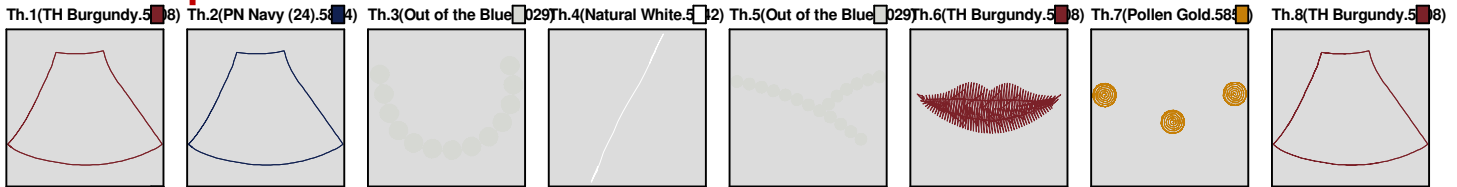

ZOOM 100%

**Color Sequence:**

Design Name: atwnls0493-5x7	Customer Name:	Machine Set: Default	
Size=134.90 mm x 99.90 mm	Stitch No.=7277	ChangeColor No.=8	Trim No.=6

**Design Note:**

No.	Thread	Length(m)
1.	 Robison Anton Super Brite Poly.TH Burgundy.5908	0.73
2.	 Robison Anton Super Brite Poly.PN Navy (24).5824	0.73
3.	 Robison Anton Super Brite Poly.Out of the Blue.9029	4.72
4.	 Robison Anton Super Brite Poly.Natural White.5642	0.05
5.	 Robison Anton Super Brite Poly.Out of the Blue.9029	6.55
6.	 Robison Anton Super Brite Poly.TH Burgundy.5908	0.77
7.	 Robison Anton Super Brite Poly.Pollen Gold.5856	1.14
8.	 Robison Anton Super Brite Poly.TH Burgundy.5908	0.81
9.	 Robison Anton Super Brite Poly.Green Dust.5757	8.94

ZOOM 77%

**Color Sequence:**

Design Name: atwnls0494-5x7	Customer Name:	Machine Set: Default	
Size=178.00 mm x 125.20 mm	Stitch No.=11252	ChangeColor No.=5	Trim No.=10

**Design Note:**

No.	Thread	Length(m)
1.	 Robison Anton Super Brite Poly.Light Cocoa.5778	1.16
2.	 Robison Anton Super Brite Poly.PN Navy (24).5824	1.04
3.	 Robison Anton Super Brite Poly.Out of the Blue.9029	18.16
4.	 Robison Anton Super Brite Poly.Cranberry.5570	1.67
5.	 Robison Anton Super Brite Poly.Passion Rose.5899	1.25
6.	 Robison Anton Super Brite Poly.Green Dust.5757	14.47

ZOOM 58%

**Color Sequence:**

Design Name: atwnls0495	Customer Name:	Machine Set: Default	
Size=76.00 mm x 56.70 mm	Stitch No.=3782	ChangeColor No.=5	Trim No.=2

**Design Note:**

No.	Thread	Length(m)
1.	 Robison Anton Super Brite Poly.Toasty Red.9002	0.68
2.	 Robison Anton Super Brite Poly.PN Navy (24).5824	0.48
3.	 Robison Anton Super Brite Poly.Green Dust.5757	2.21
4.	 Robison Anton Super Brite Poly.TH Burgundy.5908	0.19
5.	 Robison Anton Super Brite Poly.Blue Joy.9032	0.52
6.	 Robison Anton Super Brite Poly.Light Cocoa.5778	5.77