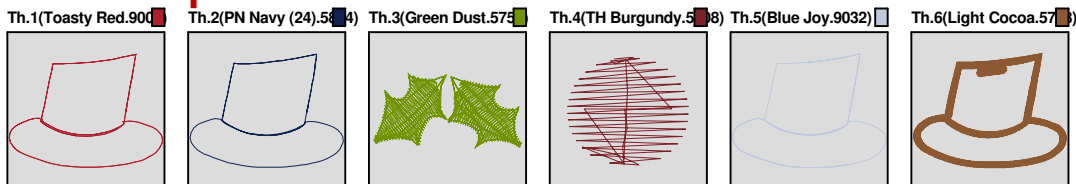

ZOOM 77%

**Color Sequence:**

Design Name: atwnls0494-5x7	Customer Name:	Machine Set: Default	
Size=178.00 mm x 125.20 mm	Stitch No.=11252	ChangeColor No.=5	Trim No.=10

**Design Note:**

No.	Thread	Length(m)
1.	 Robison Anton Super Brite Poly.Light Cocoa.5778	1.16
2.	 Robison Anton Super Brite Poly.PN Navy (24).5824	1.04
3.	 Robison Anton Super Brite Poly.Out of the Blue.9029	18.16
4.	 Robison Anton Super Brite Poly.Cranberry.5570	1.67
5.	 Robison Anton Super Brite Poly.Passion Rose.5899	1.25
6.	 Robison Anton Super Brite Poly.Green Dust.5757	14.47

ZOOM 58%

**Color Sequence:**

Design Name: atwnls0495	Customer Name:	Machine Set: Default	
Size=76.00 mm x 56.70 mm	Stitch No.=3782	ChangeColor No.=5	Trim No.=2

**Design Note:**

No.	Thread	Length(m)
1.	 Robison Anton Super Brite Poly.Toasty Red.9002	0.68
2.	 Robison Anton Super Brite Poly.PN Navy (24).5824	0.48
3.	 Robison Anton Super Brite Poly.Green Dust.5757	2.21
4.	 Robison Anton Super Brite Poly.TH Burgundy.5908	0.19
5.	 Robison Anton Super Brite Poly.Blue Joy.9032	0.52
6.	 Robison Anton Super Brite Poly.Light Cocoa.5778	5.77

ZOOM 100%

**Color Sequence:**

Design Name: atwnls0522-5x7	Customer Name:	Machine Set: Default	
Size=126.90 mm x 148.80 mm	Stitch No.=8978	ChangeColor No.=10	Trim No.=7

**Design Note:**

No.	Thread	Length(m)
1.	Robison Anton Super Brite Poly.Mustard.5631	1.33
2.	Robison Anton Super Brite Poly.TH Burgundy.5908	0.68
3.	Robison Anton Super Brite Poly.PN Navy (24).5824	0.50
4.	Robison Anton Super Brite Poly.Eggshell.5643	3.69
5.	Robison Anton Super Brite Poly.Charcoal.5565	4.33
6.	Robison Anton Super Brite Poly.Cranberry.5570	2.00
7.	Robison Anton Super Brite Poly.Jockey Red.5581	0.92
8.	Robison Anton Super Brite Poly.Green Dust.5757	8.51
9.	Robison Anton Super Brite Poly.TH Burgundy.5908	0.42
10.	Robison Anton Super Brite Poly.Havana Yellow.9127	1.92
11.	Robison Anton Super Brite Poly.Mustard.5631	3.12