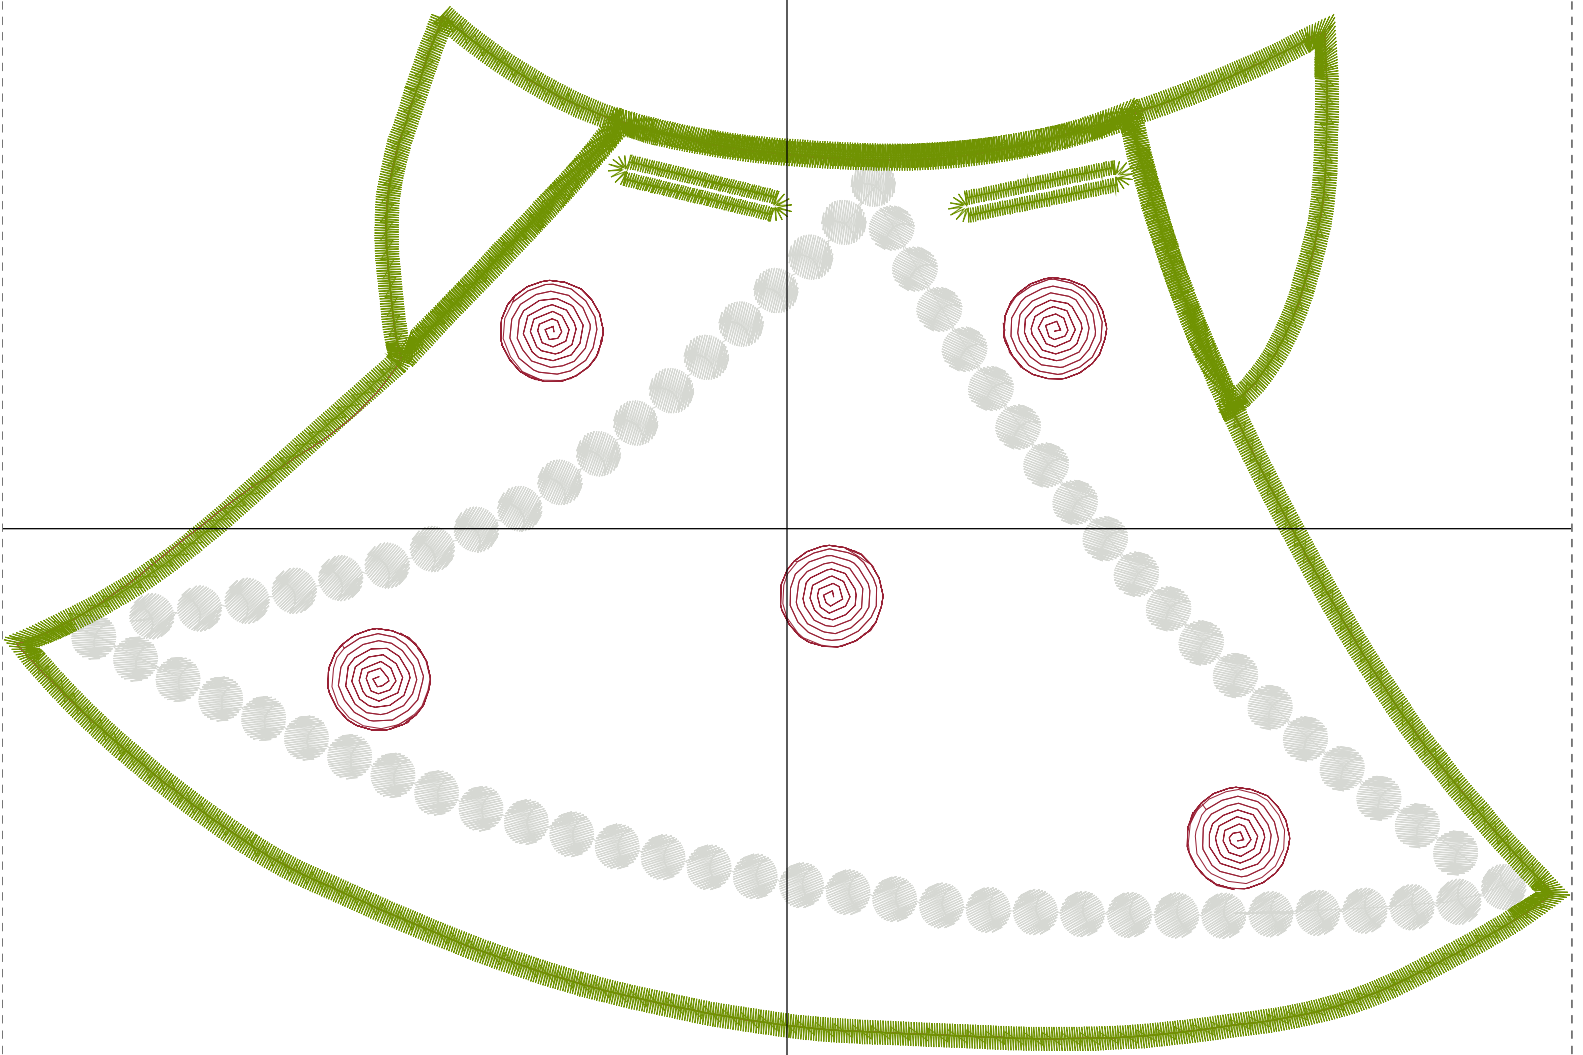

Design Name: atwnls0523-6x10	Customer Name:	Machine Set: Default	
Size=170.80 mm x 126.40 mm	Stitch No.=10155	ChangeColor No.=8	Trim No.=6

**Design Note:**

No.	Thread	Length(m)
1.	Robison Anton Super Brite Poly.TH Burgundy.5908	0.92
2.	Robison Anton Super Brite Poly.PN Navy (24).5824	0.92
3.	Robison Anton Super Brite Poly.Out of the Blue.9029	7.51
4.	Robison Anton Super Brite Poly.Natural White.5642	0.06
5.	Robison Anton Super Brite Poly.Out of the Blue.9029	10.21
6.	Robison Anton Super Brite Poly.TH Burgundy.5908	1.39
7.	Robison Anton Super Brite Poly.Pollen Gold.5856	1.58
8.	Robison Anton Super Brite Poly.TH Burgundy.5908	1.02
9.	Robison Anton Super Brite Poly.Green Dust.5757	15.59

# ATWNLS0524-6x10

Print At: 2016-10-25

Design File: atwnls0524-6x10.gen

Design Name: atwnls0524-6x10	Customer Name:	Machine Set: Default	
Size=207.20 mm x 138.20 mm	Stitch No.=16911	ChangeColor No.=5	Trim No.=10

**Design Note:**

No.	Thread	Length(m)
1.	 Robison Anton Super Brite Poly.Light Cocoa.5778	1.38
2.	 Robison Anton Super Brite Poly.PN Navy (24).5824	1.24
3.	 Robison Anton Super Brite Poly.Out of the Blue.9029	20.96
4.	 Robison Anton Super Brite Poly.Cranberry.5570	2.39
5.	 Robison Anton Super Brite Poly.Passion Rose.5899	1.48
6.	 Robison Anton Super Brite Poly.Green Dust.5757	20.58

ZOOM 50%

**Color Sequence:**

Design Name: atwnls0525	Customer Name:	Machine Set: Default	
Size=105.00 mm x 78.20 mm	Stitch No.=5097	ChangeColor No.=5	Trim No.=2

**Design Note:**

No.	Thread	Length(m)
1.	 Robison Anton Super Brite Poly.Toasty Red.9002	0.94
2.	 Robison Anton Super Brite Poly.PN Navy (24).5824	0.67
3.	 Robison Anton Super Brite Poly.Green Dust.5757	3.55
4.	 Robison Anton Super Brite Poly.TH Burgundy.5908	0.32
5.	 Robison Anton Super Brite Poly.Blue Joy.9032	0.71
6.	 Robison Anton Super Brite Poly.Light Cocoa.5778	9.79