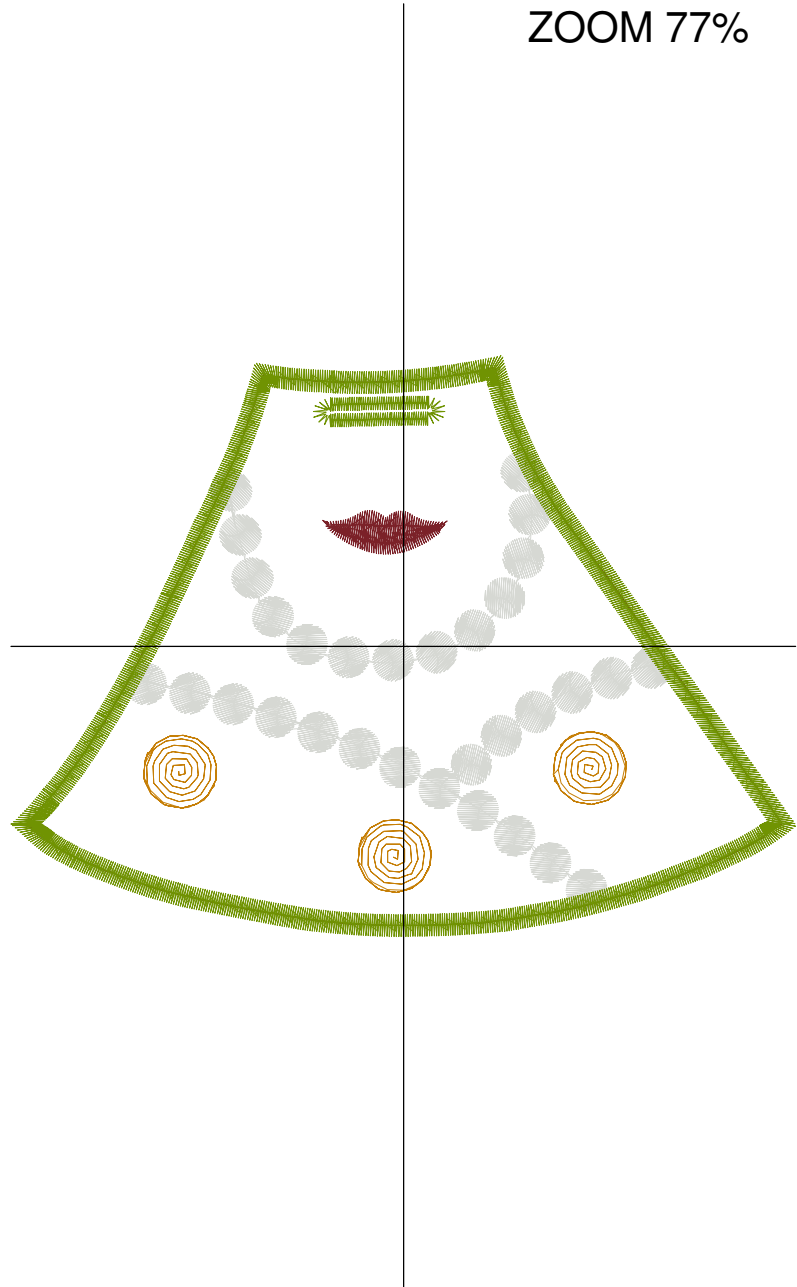

ZOOM 100%

**Color Sequence:**

Design Name: atwnls0493-5x7	Customer Name:	Machine Set: Default	
Size=134.90 mm x 99.90 mm	Stitch No.=7277	ChangeColor No.=8	Trim No.=6

**Design Note:**

No.	Thread	Length(m)
1.	 Robison Anton Super Brite Poly.TH Burgundy.5908	0.73
2.	 Robison Anton Super Brite Poly.PN Navy (24).5824	0.73
3.	 Robison Anton Super Brite Poly.Out of the Blue.9029	4.72
4.	 Robison Anton Super Brite Poly.Natural White.5642	0.05
5.	 Robison Anton Super Brite Poly.Out of the Blue.9029	6.55
6.	 Robison Anton Super Brite Poly.TH Burgundy.5908	0.77
7.	 Robison Anton Super Brite Poly.Pollen Gold.5856	1.14
8.	 Robison Anton Super Brite Poly.TH Burgundy.5908	0.81
9.	 Robison Anton Super Brite Poly.Green Dust.5757	8.94

ZOOM 77%

**Color Sequence:**

Design Name: atwnls0494-5x7	Customer Name:	Machine Set: Default	
Size=178.00 mm x 125.20 mm	Stitch No.=11252	ChangeColor No.=5	Trim No.=10

**Design Note:**

No.	Thread	Length(m)
1.	 Robison Anton Super Brite Poly.Light Cocoa.5778	1.16
2.	 Robison Anton Super Brite Poly.PN Navy (24).5824	1.04
3.	 Robison Anton Super Brite Poly.Out of the Blue.9029	18.16
4.	 Robison Anton Super Brite Poly.Cranberry.5570	1.67
5.	 Robison Anton Super Brite Poly.Passion Rose.5899	1.25
6.	 Robison Anton Super Brite Poly.Green Dust.5757	14.47