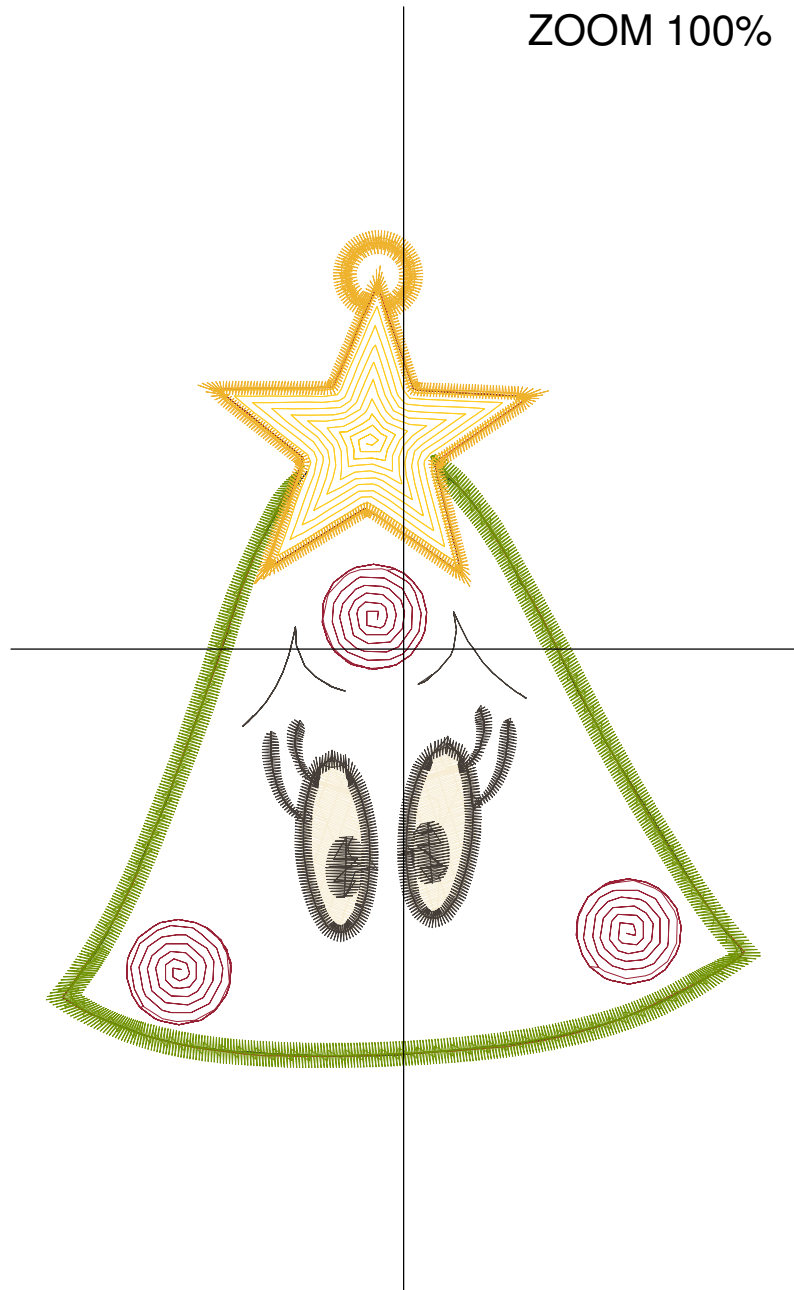

Design Name: atwnls0492	Date: 2016-10-21 19:47:03	Customer Name:	Machine Set: Default
Size=94.50 mm x 110.80 mm	Stitch No.=7378	ChangeColor No.=10	Trim No.=7

**Design Note:**

No.	Thread	Length(m)
1.	Robison Anton Super Brite Poly.Mustard.5631	0.80
2.	Robison Anton Super Brite Poly.TH Burgundy.5908	0.50
3.	Robison Anton Super Brite Poly.PN Navy (24).5824	0.37
4.	Robison Anton Super Brite Poly.Eggshell.5643	2.16
5.	Robison Anton Super Brite Poly.Charcoal.5565	2.75
6.	Robison Anton Super Brite Poly.Cranberry.5570	1.39
7.	Robison Anton Super Brite Poly.Jockey Red.5581	0.69
8.	Robison Anton Super Brite Poly.Green Dust.5757	4.99
9.	Robison Anton Super Brite Poly.TH Burgundy.5908	0.31
10.	Robison Anton Super Brite Poly.Havana Yellow.9127	1.43
11.	Robison Anton Super Brite Poly.Mustard.5631	1.83

ZOOM 100%

**Color Sequence:**

Design Name: atwnls0493-5x7	Customer Name:	Machine Set: Default	
Size=134.90 mm x 99.90 mm	Stitch No.=7277	ChangeColor No.=8	Trim No.=6

**Design Note:**

No.	Thread	Length(m)
1.	 Robison Anton Super Brite Poly.TH Burgundy.5908	0.73
2.	 Robison Anton Super Brite Poly.PN Navy (24).5824	0.73
3.	 Robison Anton Super Brite Poly.Out of the Blue.9029	4.72
4.	 Robison Anton Super Brite Poly.Natural White.5642	0.05
5.	 Robison Anton Super Brite Poly.Out of the Blue.9029	6.55
6.	 Robison Anton Super Brite Poly.TH Burgundy.5908	0.77
7.	 Robison Anton Super Brite Poly.Pollen Gold.5856	1.14
8.	 Robison Anton Super Brite Poly.TH Burgundy.5908	0.81
9.	 Robison Anton Super Brite Poly.Green Dust.5757	8.94