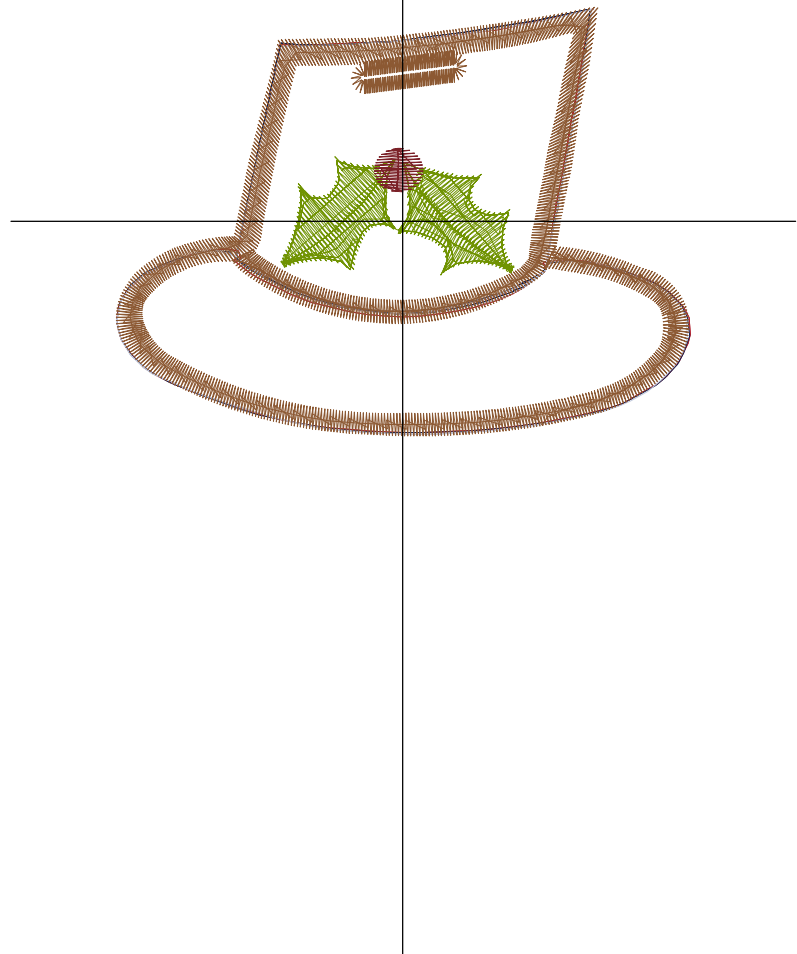

ZOOM 77%

**Color Sequence:**

Design Name: atwnls0494-5x7	Customer Name:	Machine Set: Default	
Size=178.00 mm x 125.20 mm	Stitch No.=11252	ChangeColor No.=5	Trim No.=10

**Design Note:**

No.	Thread	Length(m)
1.	 Robison Anton Super Brite Poly.Light Cocoa.5778	1.16
2.	 Robison Anton Super Brite Poly.PN Navy (24).5824	1.04
3.	 Robison Anton Super Brite Poly.Out of the Blue.9029	18.16
4.	 Robison Anton Super Brite Poly.Cranberry.5570	1.67
5.	 Robison Anton Super Brite Poly.Passion Rose.5899	1.25
6.	 Robison Anton Super Brite Poly.Green Dust.5757	14.47

ZOOM 58%

**Color Sequence:**

Design Name: atwnls0495	Customer Name:	Machine Set: Default	
Size=76.00 mm x 56.70 mm	Stitch No.=3782	ChangeColor No.=5	Trim No.=2

**Design Note:**

No.	Thread	Length(m)
1.	 Robison Anton Super Brite Poly.Toasty Red.9002	0.68
2.	 Robison Anton Super Brite Poly.PN Navy (24).5824	0.48
3.	 Robison Anton Super Brite Poly.Green Dust.5757	2.21
4.	 Robison Anton Super Brite Poly.TH Burgundy.5908	0.19
5.	 Robison Anton Super Brite Poly.Blue Joy.9032	0.52
6.	 Robison Anton Super Brite Poly.Light Cocoa.5778	5.77

ZOOM 100%

**Color Sequence:**

Design Name: atwnls0522-5x7	Customer Name:	Machine Set: Default	
Size=126.90 mm x 148.80 mm	Stitch No.=8978	ChangeColor No.=10	Trim No.=7

**Design Note:**

No.	Thread	Length(m)
1.	Robison Anton Super Brite Poly.Mustard.5631	1.33
2.	Robison Anton Super Brite Poly.TH Burgundy.5908	0.68
3.	Robison Anton Super Brite Poly.PN Navy (24).5824	0.50
4.	Robison Anton Super Brite Poly.Eggshell.5643	3.69
5.	Robison Anton Super Brite Poly.Charcoal.5565	4.33
6.	Robison Anton Super Brite Poly.Cranberry.5570	2.00
7.	Robison Anton Super Brite Poly.Jockey Red.5581	0.92
8.	Robison Anton Super Brite Poly.Green Dust.5757	8.51
9.	Robison Anton Super Brite Poly.TH Burgundy.5908	0.42
10.	Robison Anton Super Brite Poly.Havana Yellow.9127	1.92
11.	Robison Anton Super Brite Poly.Mustard.5631	3.12