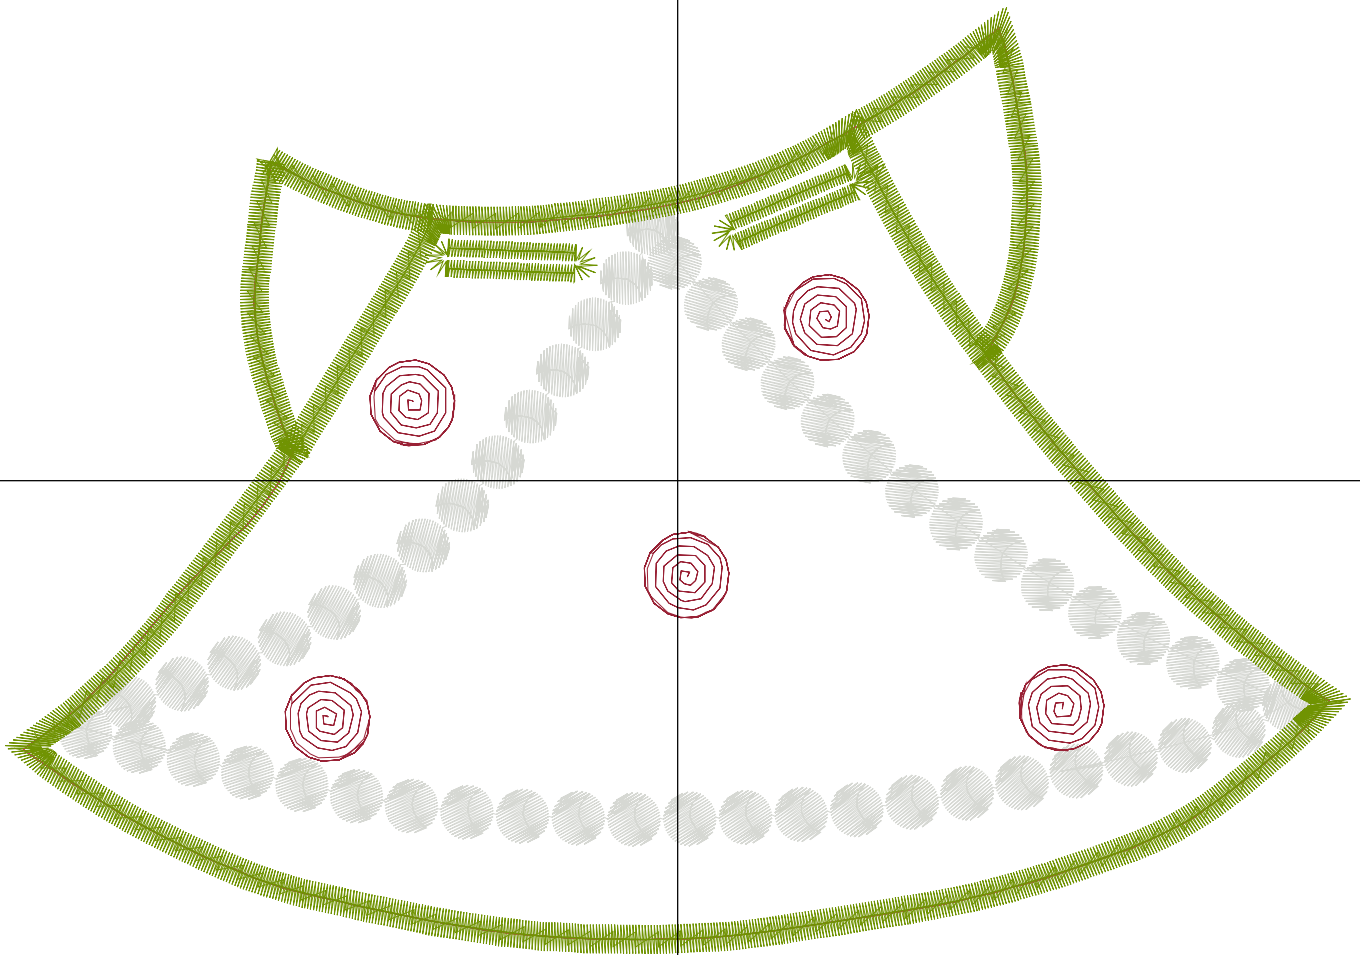

ZOOM 77%

**Color Sequence:**

Design Name: atwnls0494-5x7	Customer Name:	Machine Set: Default	
Size=178.00 mm x 125.20 mm	Stitch No.=11252	ChangeColor No.=5	Trim No.=10

**Design Note:**

No.	Thread	Length(m)
1.	 Robison Anton Super Brite Poly.Light Cocoa.5778	1.16
2.	 Robison Anton Super Brite Poly.PN Navy (24).5824	1.04
3.	 Robison Anton Super Brite Poly.Out of the Blue.9029	18.16
4.	 Robison Anton Super Brite Poly.Cranberry.5570	1.67
5.	 Robison Anton Super Brite Poly.Passion Rose.5899	1.25
6.	 Robison Anton Super Brite Poly.Green Dust.5757	14.47

ZOOM 58%

**Color Sequence:**

Design Name: atwnls0495	Customer Name:	Machine Set: Default	
Size=76.00 mm x 56.70 mm	Stitch No.=3782	ChangeColor No.=5	Trim No.=2

**Design Note:**

No.	Thread	Length(m)
1.	 Robison Anton Super Brite Poly.Toasty Red.9002	0.68
2.	 Robison Anton Super Brite Poly.PN Navy (24).5824	0.48
3.	 Robison Anton Super Brite Poly.Green Dust.5757	2.21
4.	 Robison Anton Super Brite Poly.TH Burgundy.5908	0.19
5.	 Robison Anton Super Brite Poly.Blue Joy.9032	0.52
6.	 Robison Anton Super Brite Poly.Light Cocoa.5778	5.77

# ATWNLS0524-6x10

Print At: 2016-10-25

Design File: atwnls0524-6x10.gen

Design Name: atwnls0524-6x10	Customer Name:	Machine Set: Default	
Size=207.20 mm x 138.20 mm	Stitch No.=16911	ChangeColor No.=5	Trim No.=10