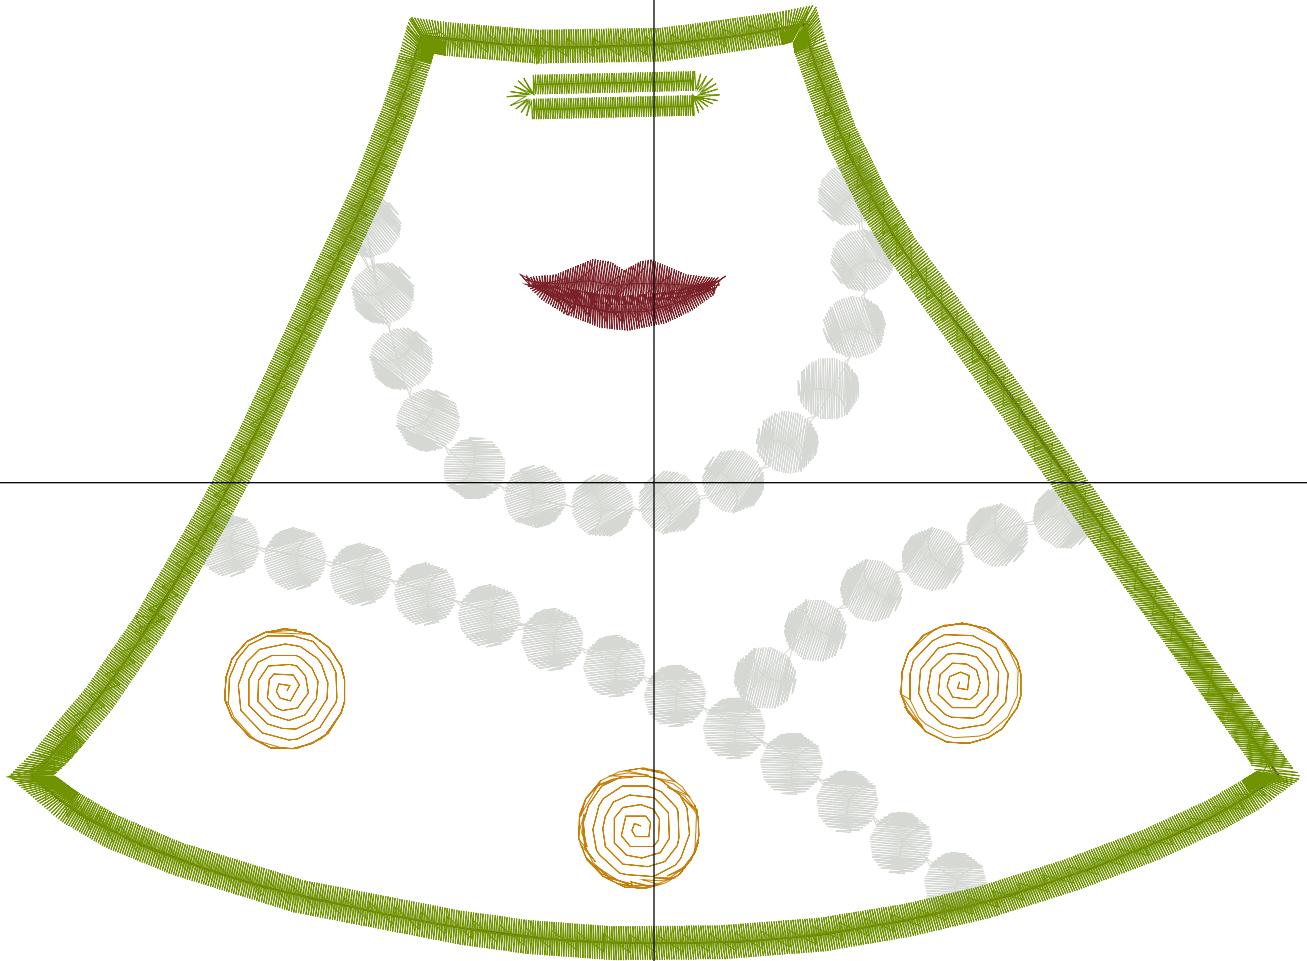

Design Name: atwnls0523-6x10	Customer Name:	Machine Set: Default	
Size=170.80 mm x 126.40 mm	Stitch No.=10155	ChangeColor No.=8	Trim No.=6

**Design Note:**

No.	Thread	Length(m)
1.	Robison Anton Super Brite Poly.TH Burgundy.5908	0.92
2.	Robison Anton Super Brite Poly.PN Navy (24).5824	0.92
3.	Robison Anton Super Brite Poly.Out of the Blue.9029	7.51
4.	Robison Anton Super Brite Poly.Natural White.5642	0.06
5.	Robison Anton Super Brite Poly.Out of the Blue.9029	10.21
6.	Robison Anton Super Brite Poly.TH Burgundy.5908	1.39
7.	Robison Anton Super Brite Poly.Pollen Gold.5856	1.58
8.	Robison Anton Super Brite Poly.TH Burgundy.5908	1.02
9.	Robison Anton Super Brite Poly.Green Dust.5757	15.59

ZOOM 61%

**Color Sequence:**

# ATWNLS0524-6x10

Print At: 2016-10-25

Design File: atwnls0524-6x10.gen

Design Name: atwnls0524-6x10	Customer Name:	Machine Set: Default	
Size=207.20 mm x 138.20 mm	Stitch No.=16911	ChangeColor No.=5	Trim No.=10

ZOOM 50%

**Color Sequence:**

Design Name: atwnls0525	Customer Name:	Machine Set: Default	
Size=105.00 mm x 78.20 mm	Stitch No.=5097	ChangeColor No.=5	Trim No.=2

**Design Note:**

No.	Thread	Length(m)
1.	 Robison Anton Super Brite Poly.Toasty Red.9002	0.94
2.	 Robison Anton Super Brite Poly.PN Navy (24).5824	0.67
3.	 Robison Anton Super Brite Poly.Green Dust.5757	3.55
4.	 Robison Anton Super Brite Poly.TH Burgundy.5908	0.32
5.	 Robison Anton Super Brite Poly.Blue Joy.9032	0.71
6.	 Robison Anton Super Brite Poly.Light Cocoa.5778	9.79