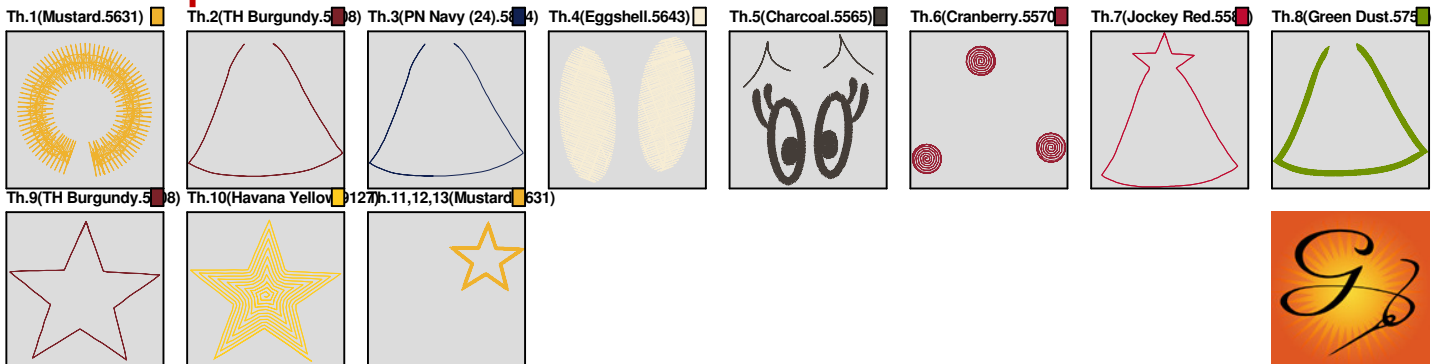

Design Name: atwnls0492	Date: 2016-10-21 19:47:03	Customer Name:	Machine Set: Default
Size=94.50 mm x 110.80 mm	Stitch No.=7378	ChangeColor No.=10	Trim No.=7

**Design Note:**

No.	Thread	Length(m)
1.	Robison Anton Super Brite Poly.Mustard.5631	0.80
2.	Robison Anton Super Brite Poly.TH Burgundy.5908	0.50
3.	Robison Anton Super Brite Poly.PN Navy (24).5824	0.37
4.	Robison Anton Super Brite Poly.Eggshell.5643	2.16
5.	Robison Anton Super Brite Poly.Charcoal.5565	2.75
6.	Robison Anton Super Brite Poly.Cranberry.5570	1.39
7.	Robison Anton Super Brite Poly.Jockey Red.5581	0.69
8.	Robison Anton Super Brite Poly.Green Dust.5757	4.99
9.	Robison Anton Super Brite Poly.TH Burgundy.5908	0.31
10.	Robison Anton Super Brite Poly.Havana Yellow.9127	1.43
11.	Robison Anton Super Brite Poly.Mustard.5631	1.83

ZOOM 100%

**Color Sequence:**

Design Name: atwnls0493-5x7	Customer Name:	Machine Set: Default	
Size=134.90 mm x 99.90 mm	Stitch No.=7277	ChangeColor No.=8	Trim No.=6

**Design Note:**

No.	Thread	Length(m)
1.	 Robison Anton Super Brite Poly.TH Burgundy.5908	0.73
2.	 Robison Anton Super Brite Poly.PN Navy (24).5824	0.73
3.	 Robison Anton Super Brite Poly.Out of the Blue.9029	4.72
4.	 Robison Anton Super Brite Poly.Natural White.5642	0.05
5.	 Robison Anton Super Brite Poly.Out of the Blue.9029	6.55
6.	 Robison Anton Super Brite Poly.TH Burgundy.5908	0.77
7.	 Robison Anton Super Brite Poly.Pollen Gold.5856	1.14
8.	 Robison Anton Super Brite Poly.TH Burgundy.5908	0.81
9.	 Robison Anton Super Brite Poly.Green Dust.5757	8.94