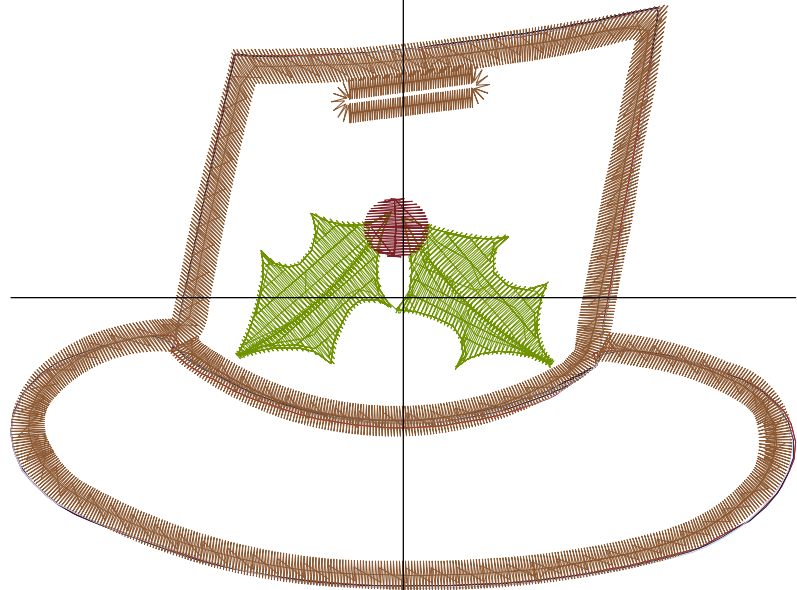

# ATWNLS0524-6x10

Print At: 2016-10-25

Design File: atwnls0524-6x10.gen

Design Name: atwnls0524-6x10	Customer Name:	Machine Set: Default	
Size=207.20 mm x 138.20 mm	Stitch No.=16911	ChangeColor No.=5	Trim No.=10

**Design Note:**

No.	Thread	Length(m)
1.	 Robison Anton Super Brite Poly.Light Cocoa.5778	1.38
2.	 Robison Anton Super Brite Poly.PN Navy (24).5824	1.24
3.	 Robison Anton Super Brite Poly.Out of the Blue.9029	20.96
4.	 Robison Anton Super Brite Poly.Cranberry.5570	2.39
5.	 Robison Anton Super Brite Poly.Passion Rose.5899	1.48
6.	 Robison Anton Super Brite Poly.Green Dust.5757	20.58

ZOOM 50%

**Color Sequence:**

Design Name: atwnls0525	Customer Name:	Machine Set: Default	
Size=105.00 mm x 78.20 mm	Stitch No.=5097	ChangeColor No.=5	Trim No.=2

**Design Note:**

No.	Thread	Length(m)
1.	 Robison Anton Super Brite Poly.Toasty Red.9002	0.94
2.	 Robison Anton Super Brite Poly.PN Navy (24).5824	0.67
3.	 Robison Anton Super Brite Poly.Green Dust.5757	3.55
4.	 Robison Anton Super Brite Poly.TH Burgundy.5908	0.32
5.	 Robison Anton Super Brite Poly.Blue Joy.9032	0.71
6.	 Robison Anton Super Brite Poly.Light Cocoa.5778	9.79

ZOOM 99%

**Color Sequence:**