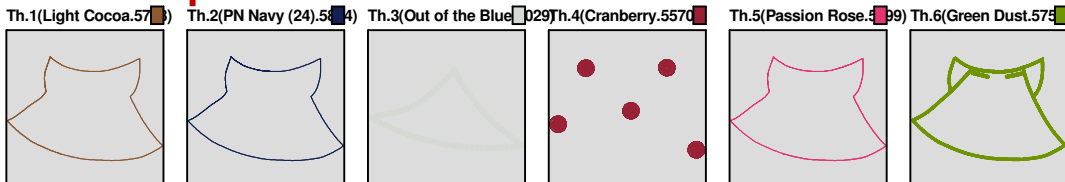

Design Name: atwnls0523-6x10	Customer Name:	Machine Set: Default	
Size=170.80 mm x 126.40 mm	Stitch No.=10155	ChangeColor No.=8	Trim No.=6

**Design Note:**

No.	Thread	Length(m)
1.	Robison Anton Super Brite Poly.TH Burgundy.5908	0.92
2.	Robison Anton Super Brite Poly.PN Navy (24).5824	0.92
3.	Robison Anton Super Brite Poly.Out of the Blue.9029	7.51
4.	Robison Anton Super Brite Poly.Natural White.5642	0.06
5.	Robison Anton Super Brite Poly.Out of the Blue.9029	10.21
6.	Robison Anton Super Brite Poly.TH Burgundy.5908	1.39
7.	Robison Anton Super Brite Poly.Pollen Gold.5856	1.58
8.	Robison Anton Super Brite Poly.TH Burgundy.5908	1.02
9.	Robison Anton Super Brite Poly.Green Dust.5757	15.59

# ATWNLS0524-6x10

Print At: 2016-10-25

Design File: atwnls0524-6x10.gen

Design Name: atwnls0524-6x10	Customer Name:	Machine Set: Default	
Size=207.20 mm x 138.20 mm	Stitch No.=16911	ChangeColor No.=5	Trim No.=10

**Design Note:**

No.	Thread	Length(m)
1.	 Robison Anton Super Brite Poly.Light Cocoa.5778	1.38
2.	 Robison Anton Super Brite Poly.PN Navy (24).5824	1.24
3.	 Robison Anton Super Brite Poly.Out of the Blue.9029	20.96
4.	 Robison Anton Super Brite Poly.Cranberry.5570	2.39
5.	 Robison Anton Super Brite Poly.Passion Rose.5899	1.48
6.	 Robison Anton Super Brite Poly.Green Dust.5757	20.58

ZOOM 50%

**Color Sequence:**

Design Name: atwnls0525	Customer Name:	Machine Set: Default	
Size=105.00 mm x 78.20 mm	Stitch No.=5097	ChangeColor No.=5	Trim No.=2

**Design Note:**

No.	Thread	Length(m)
1.	 Robison Anton Super Brite Poly.Toasty Red.9002	0.94
2.	 Robison Anton Super Brite Poly.PN Navy (24).5824	0.67
3.	 Robison Anton Super Brite Poly.Green Dust.5757	3.55
4.	 Robison Anton Super Brite Poly.TH Burgundy.5908	0.32
5.	 Robison Anton Super Brite Poly.Blue Joy.9032	0.71
6.	 Robison Anton Super Brite Poly.Light Cocoa.5778	9.79