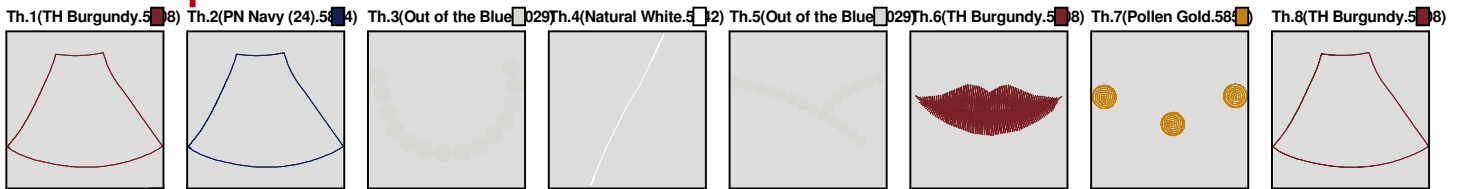

ZOOM 82%

**Color Sequence:**

Th.1(Mustard.5631)	Th.2(TH Burgundy.5908)	Th.3(PN Navy (24).5824)	Th.4(Eggshell.5643)	Th.5(Charcoal.5565)	Th.6(Cranberry.5570)	Th.7(Jockey Red.5581)	Th.8(Green Dust.5757)
Th.9(TH Burgundy.5908)	Th.10(Havana Yellow.9127)	Th.11,12,13(Mustard.5631)					

Design Name: atwnls0523-6x10	Customer Name:	Machine Set: Default	
Size=170.80 mm x 126.40 mm	Stitch No.=10155	ChangeColor No.=8	Trim No.=6

**Design Note:**

No.	Thread	Length(m)
1.	Robison Anton Super Brite Poly.TH Burgundy.5908	0.92
2.	Robison Anton Super Brite Poly.PN Navy (24).5824	0.92
3.	Robison Anton Super Brite Poly.Out of the Blue.9029	7.51
4.	Robison Anton Super Brite Poly.Natural White.5642	0.06
5.	Robison Anton Super Brite Poly.Out of the Blue.9029	10.21
6.	Robison Anton Super Brite Poly.TH Burgundy.5908	1.39
7.	Robison Anton Super Brite Poly.Pollen Gold.5856	1.58
8.	Robison Anton Super Brite Poly.TH Burgundy.5908	1.02
9.	Robison Anton Super Brite Poly.Green Dust.5757	15.59

ZOOM 61%

**Color Sequence:**