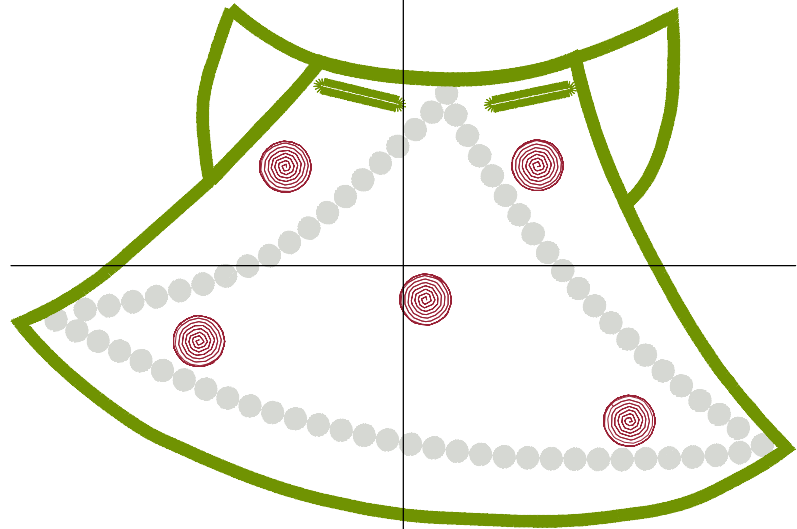

Design Name: atwnls0523-6x10	Customer Name:	Machine Set: Default	
Size=170.80 mm x 126.40 mm	Stitch No.=10155	ChangeColor No.=8	Trim No.=6

**Design Note:**

No.	Thread	Length(m)
1.	Robison Anton Super Brite Poly.TH Burgundy.5908	0.92
2.	Robison Anton Super Brite Poly.PN Navy (24).5824	0.92
3.	Robison Anton Super Brite Poly.Out of the Blue.9029	7.51
4.	Robison Anton Super Brite Poly.Natural White.5642	0.06
5.	Robison Anton Super Brite Poly.Out of the Blue.9029	10.21
6.	Robison Anton Super Brite Poly.TH Burgundy.5908	1.39
7.	Robison Anton Super Brite Poly.Pollen Gold.5856	1.58
8.	Robison Anton Super Brite Poly.TH Burgundy.5908	1.02
9.	Robison Anton Super Brite Poly.Green Dust.5757	15.59

# ATWNLS0524-6x10

Print At: 2016-10-25

Design File: atwnls0524-6x10.gen

Design Name: atwnls0524-6x10	Customer Name:	Machine Set: Default	
Size=207.20 mm x 138.20 mm	Stitch No.=16911	ChangeColor No.=5	Trim No.=10

**Design Note:**

No.	Thread	Length(m)
1.	 Robison Anton Super Brite Poly.Light Cocoa.5778	1.38
2.	 Robison Anton Super Brite Poly.PN Navy (24).5824	1.24
3.	 Robison Anton Super Brite Poly.Out of the Blue.9029	20.96
4.	 Robison Anton Super Brite Poly.Cranberry.5570	2.39
5.	 Robison Anton Super Brite Poly.Passion Rose.5899	1.48
6.	 Robison Anton Super Brite Poly.Green Dust.5757	20.58

ZOOM 50%

**Color Sequence:**

Design Name: atwnls0525	Customer Name:	Machine Set: Default	
Size=105.00 mm x 78.20 mm	Stitch No.=5097	ChangeColor No.=5	Trim No.=2

**Design Note:**

No.	Thread	Length(m)
1.	 Robison Anton Super Brite Poly.Toasty Red.9002	0.94
2.	 Robison Anton Super Brite Poly.PN Navy (24).5824	0.67
3.	 Robison Anton Super Brite Poly.Green Dust.5757	3.55
4.	 Robison Anton Super Brite Poly.TH Burgundy.5908	0.32
5.	 Robison Anton Super Brite Poly.Blue Joy.9032	0.71
6.	 Robison Anton Super Brite Poly.Light Cocoa.5778	9.79