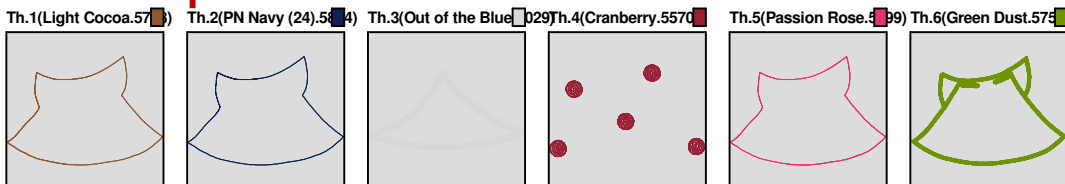

ZOOM 100%

**Color Sequence:**

Design Name: atwnls0493-5x7	Customer Name:	Machine Set: Default	
Size=134.90 mm x 99.90 mm	Stitch No.=7277	ChangeColor No.=8	Trim No.=6

**Design Note:**

No.	Thread	Length(m)
1.	 Robison Anton Super Brite Poly.TH Burgundy.5908	0.73
2.	 Robison Anton Super Brite Poly.PN Navy (24).5824	0.73
3.	 Robison Anton Super Brite Poly.Out of the Blue.9029	4.72
4.	 Robison Anton Super Brite Poly.Natural White.5642	0.05
5.	 Robison Anton Super Brite Poly.Out of the Blue.9029	6.55
6.	 Robison Anton Super Brite Poly.TH Burgundy.5908	0.77
7.	 Robison Anton Super Brite Poly.Pollen Gold.5856	1.14
8.	 Robison Anton Super Brite Poly.TH Burgundy.5908	0.81
9.	 Robison Anton Super Brite Poly.Green Dust.5757	8.94

ZOOM 77%

**Color Sequence:**

Design Name: atwnls0494-5x7	Customer Name:	Machine Set: Default	
Size=178.00 mm x 125.20 mm	Stitch No.=11252	ChangeColor No.=5	Trim No.=10

**Design Note:**

No.	Thread	Length(m)
1.	 Robison Anton Super Brite Poly.Light Cocoa.5778	1.16
2.	 Robison Anton Super Brite Poly.PN Navy (24).5824	1.04
3.	 Robison Anton Super Brite Poly.Out of the Blue.9029	18.16
4.	 Robison Anton Super Brite Poly.Cranberry.5570	1.67
5.	 Robison Anton Super Brite Poly.Passion Rose.5899	1.25
6.	 Robison Anton Super Brite Poly.Green Dust.5757	14.47

ZOOM 58%

**Color Sequence:**

Design Name: atwnls0495	Customer Name:	Machine Set: Default	
Size=76.00 mm x 56.70 mm	Stitch No.=3782	ChangeColor No.=5	Trim No.=2

**Design Note:**

No.	Thread	Length(m)
1.	 Robison Anton Super Brite Poly.Toasty Red.9002	0.68
2.	 Robison Anton Super Brite Poly.PN Navy (24).5824	0.48
3.	 Robison Anton Super Brite Poly.Green Dust.5757	2.21
4.	 Robison Anton Super Brite Poly.TH Burgundy.5908	0.19
5.	 Robison Anton Super Brite Poly.Blue Joy.9032	0.52
6.	 Robison Anton Super Brite Poly.Light Cocoa.5778	5.77