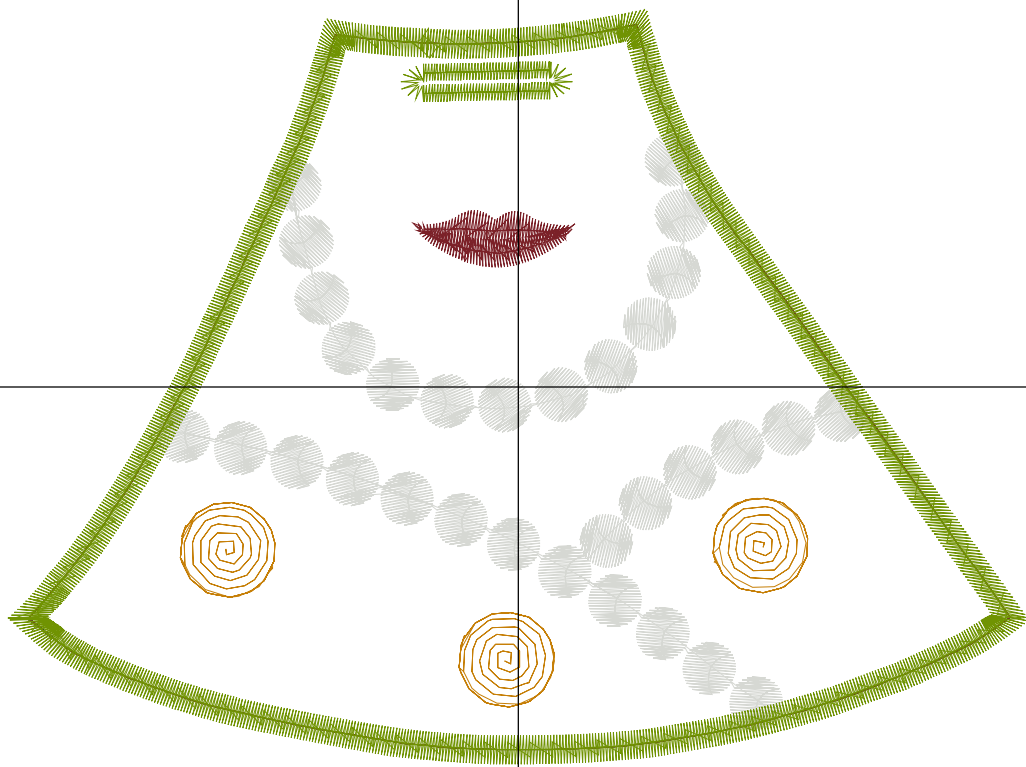

ZOOM 100%

**Color Sequence:**

Design Name: atwnls0493-5x7	Customer Name:	Machine Set: Default	
Size=134.90 mm x 99.90 mm	Stitch No.=7277	ChangeColor No.=8	Trim No.=6

**Design Note:**

No.	Thread	Length(m)
1.	 Robison Anton Super Brite Poly.TH Burgundy.5908	0.73
2.	 Robison Anton Super Brite Poly.PN Navy (24).5824	0.73
3.	 Robison Anton Super Brite Poly.Out of the Blue.9029	4.72
4.	 Robison Anton Super Brite Poly.Natural White.5642	0.05
5.	 Robison Anton Super Brite Poly.Out of the Blue.9029	6.55
6.	 Robison Anton Super Brite Poly.TH Burgundy.5908	0.77
7.	 Robison Anton Super Brite Poly.Pollen Gold.5856	1.14
8.	 Robison Anton Super Brite Poly.TH Burgundy.5908	0.81
9.	 Robison Anton Super Brite Poly.Green Dust.5757	8.94

ZOOM 77%

**Color Sequence:**

Design Name: atwnls0494-5x7	Customer Name:	Machine Set: Default	
Size=178.00 mm x 125.20 mm	Stitch No.=11252	ChangeColor No.=5	Trim No.=10

**Design Note:**

No.	Thread	Length(m)
1.	 Robison Anton Super Brite Poly.Light Cocoa.5778	1.16
2.	 Robison Anton Super Brite Poly.PN Navy (24).5824	1.04
3.	 Robison Anton Super Brite Poly.Out of the Blue.9029	18.16
4.	 Robison Anton Super Brite Poly.Cranberry.5570	1.67
5.	 Robison Anton Super Brite Poly.Passion Rose.5899	1.25
6.	 Robison Anton Super Brite Poly.Green Dust.5757	14.47