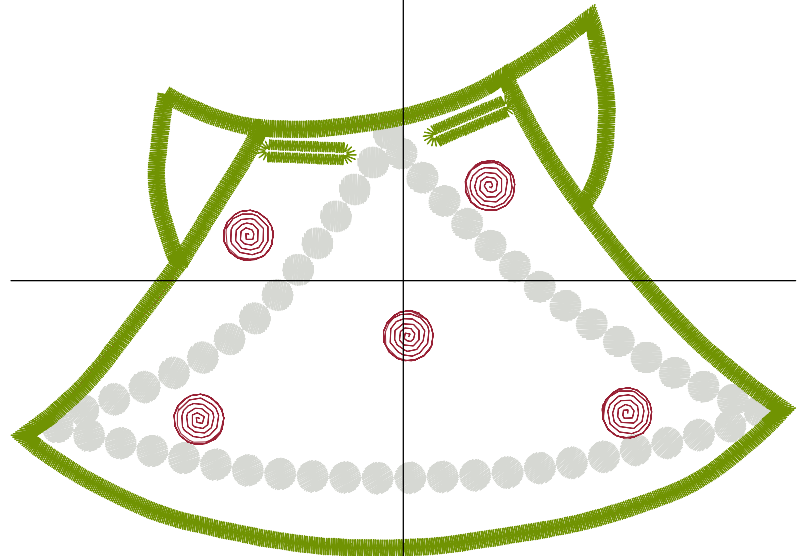

ZOOM 100%

**Color Sequence:**

Design Name: atwnls0493-5x7	Customer Name:	Machine Set: Default	
Size=134.90 mm x 99.90 mm	Stitch No.=7277	ChangeColor No.=8	Trim No.=6

**Design Note:**

No.	Thread	Length(m)
1.	 Robison Anton Super Brite Poly.TH Burgundy.5908	0.73
2.	 Robison Anton Super Brite Poly.PN Navy (24).5824	0.73
3.	 Robison Anton Super Brite Poly.Out of the Blue.9029	4.72
4.	 Robison Anton Super Brite Poly.Natural White.5642	0.05
5.	 Robison Anton Super Brite Poly.Out of the Blue.9029	6.55
6.	 Robison Anton Super Brite Poly.TH Burgundy.5908	0.77
7.	 Robison Anton Super Brite Poly.Pollen Gold.5856	1.14
8.	 Robison Anton Super Brite Poly.TH Burgundy.5908	0.81
9.	 Robison Anton Super Brite Poly.Green Dust.5757	8.94

ZOOM 77%

**Color Sequence:**

Design Name: atwnls0494-5x7	Customer Name:	Machine Set: Default	
Size=178.00 mm x 125.20 mm	Stitch No.=11252	ChangeColor No.=5	Trim No.=10

**Design Note:**

No.	Thread	Length(m)
1.	 Robison Anton Super Brite Poly.Light Cocoa.5778	1.16
2.	 Robison Anton Super Brite Poly.PN Navy (24).5824	1.04
3.	 Robison Anton Super Brite Poly.Out of the Blue.9029	18.16
4.	 Robison Anton Super Brite Poly.Cranberry.5570	1.67
5.	 Robison Anton Super Brite Poly.Passion Rose.5899	1.25
6.	 Robison Anton Super Brite Poly.Green Dust.5757	14.47

ZOOM 58%

**Color Sequence:**

Design Name: atwnls0495	Customer Name:	Machine Set: Default	
Size=76.00 mm x 56.70 mm	Stitch No.=3782	ChangeColor No.=5	Trim No.=2

**Design Note:**

No.	Thread	Length(m)
1.	 Robison Anton Super Brite Poly.Toasty Red.9002	0.68
2.	 Robison Anton Super Brite Poly.PN Navy (24).5824	0.48
3.	 Robison Anton Super Brite Poly.Green Dust.5757	2.21
4.	 Robison Anton Super Brite Poly.TH Burgundy.5908	0.19
5.	 Robison Anton Super Brite Poly.Blue Joy.9032	0.52
6.	 Robison Anton Super Brite Poly.Light Cocoa.5778	5.77