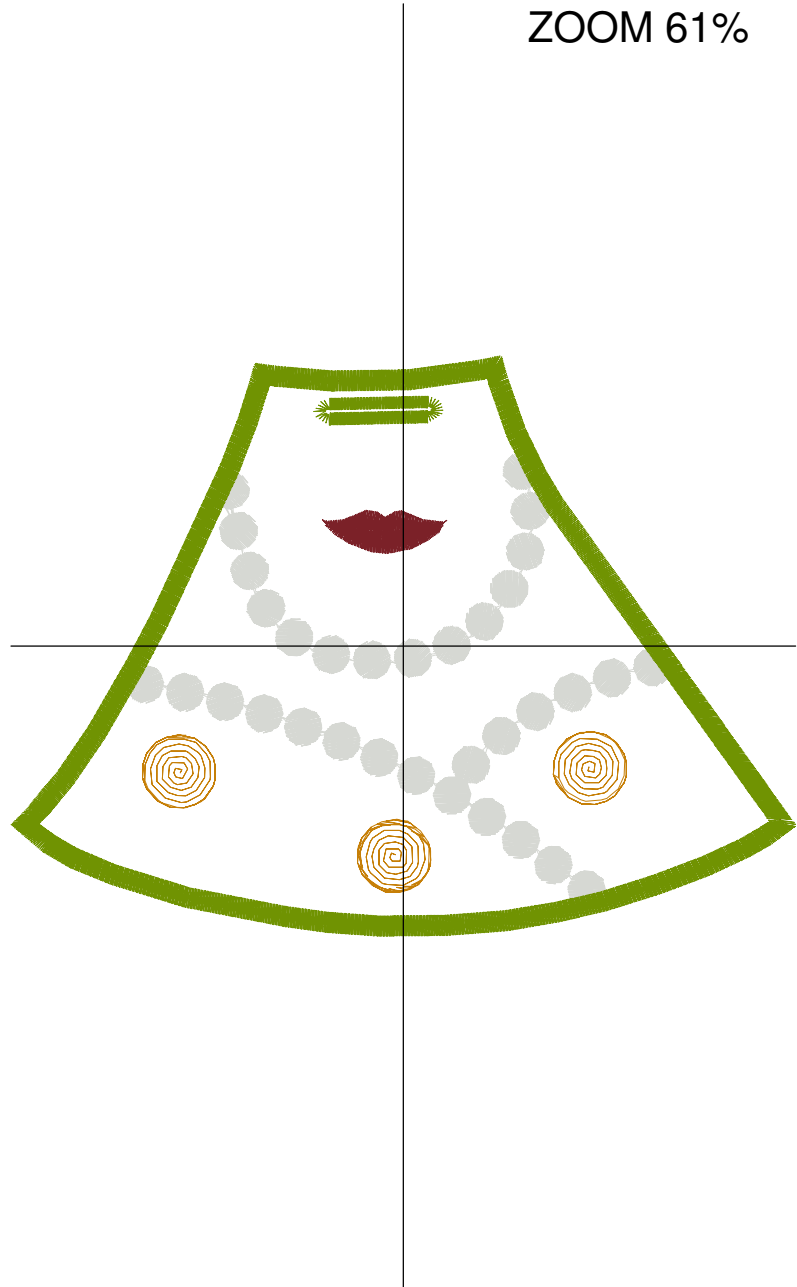

Design Name: atwnls0523-6x10	Customer Name:	Machine Set: Default	
Size=170.80 mm x 126.40 mm	Stitch No.=10155	ChangeColor No.=8	Trim No.=6

Design Note:

No.	Thread	Length(m)
1.	Robison Anton Super Brite Poly.TH Burgundy.5908	0.92
2.	Robison Anton Super Brite Poly.PN Navy (24).5824	0.92
3.	Robison Anton Super Brite Poly.Out of the Blue.9029	7.51
4.	Robison Anton Super Brite Poly.Natural White.5642	0.06
5.	Robison Anton Super Brite Poly.Out of the Blue.9029	10.21
6.	Robison Anton Super Brite Poly.TH Burgundy.5908	1.39
7.	Robison Anton Super Brite Poly.Pollen Gold.5856	1.58
8.	Robison Anton Super Brite Poly.TH Burgundy.5908	1.02
9.	Robison Anton Super Brite Poly.Green Dust.5757	15.59

ZOOM 61%