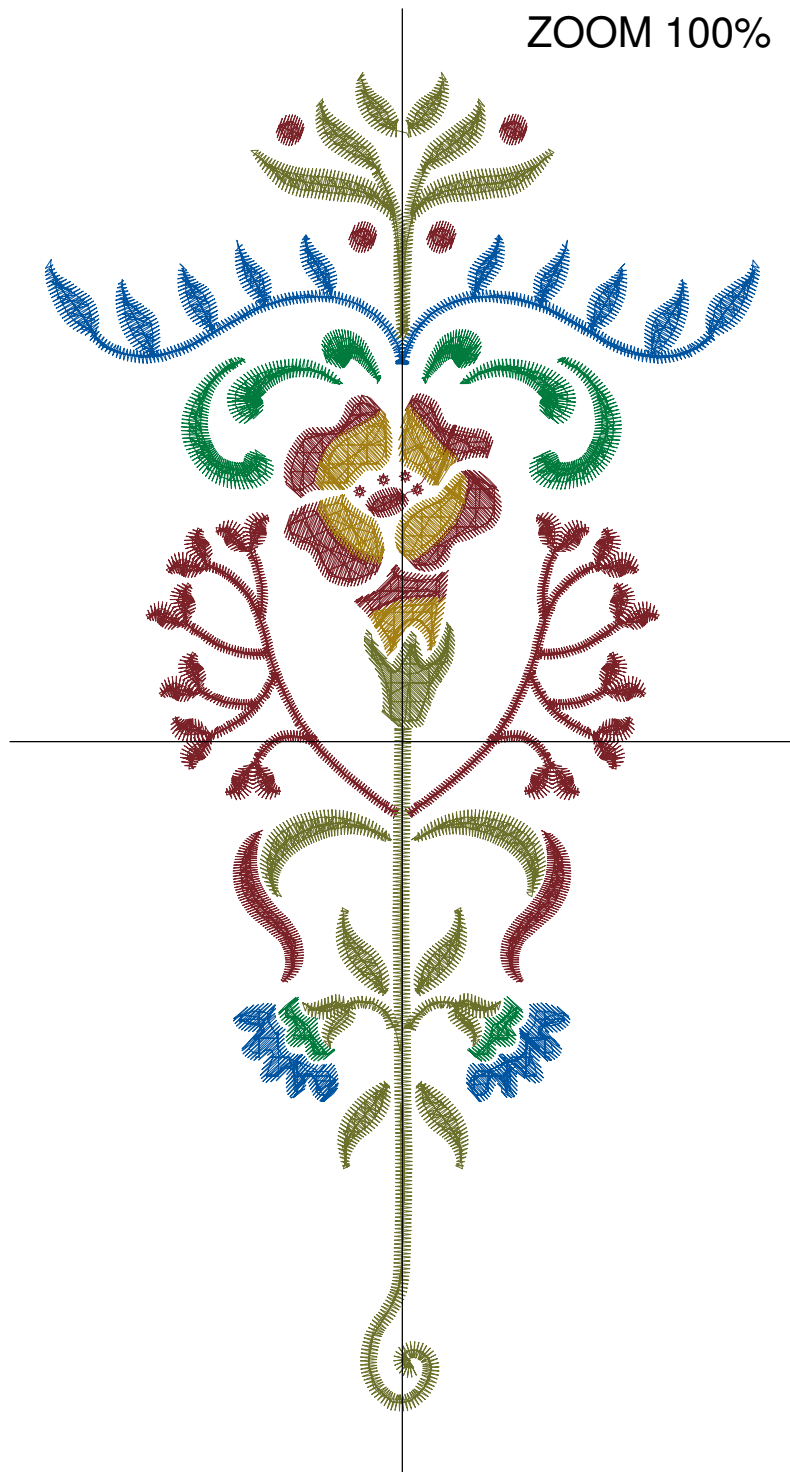

No.	Thread	Length(m)
1.	 Robison Anton Super Brite Poly.Baltic Blue.5741	5.60
2.	 Robison Anton Super Brite Poly.Enventide Green.9147	4.22
3.	 Robison Anton Super Brite Poly.Cranberry.5570	7.39
4.	 Robison Anton Super Brite Poly.Bisque.5677	0.46
5.	 Robison Anton Super Brite Poly.Green Dust.5757	7.01
6.	 Robison Anton Super Brite Poly.Autumn Green.5843	4.36

ZOOM 100%

**Color Sequence:**

Design Name: atwnls1599-5x7	Customer Name:	Machine Set: Default	
Size=94.6 mm x 177.1 mm (3.72 inch x 6.97 inch) Stitch No.=12988 ChangeColor No.=4 Trim No.=46			

**Design Note:**

No.	Thread	Length(m)
1.	 Robison Anton Super Brite Poly.Baltic Blue.5741	4.45
2.	 Robison Anton Super Brite Poly.Light Kelly.7710	3.22
3.	 Robison Anton Super Brite Poly.TH Burgundy.5908	9.06
4.	 Robison Anton Super Brite Poly.TH Gold.5906	2.00
5.	 Robison Anton Super Brite Poly.Palmetto.5529	6.95

ZOOM 100%

**Color Sequence:**

Design Name: atwnls1600-5x7	Customer Name:	Machine Set: Default	
Size=83.6 mm x 172.0 mm (3.29 inch x 6.77 inch) Stitch No.=10956 ChangeColor No.=4 Trim No.=48			

**Design Note:**