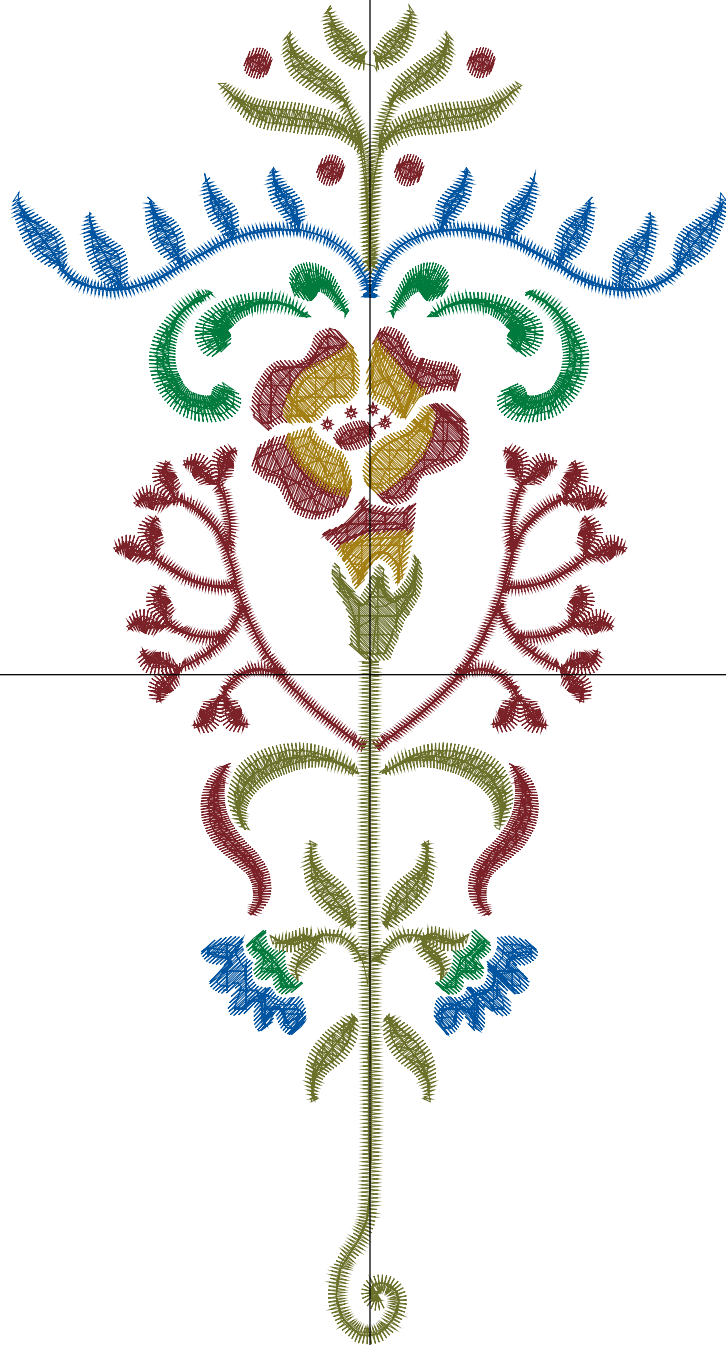

No.	Thread	Length(m)
1.	 Robison Anton Super Brite Poly.Baltic Blue.5741	5.60
2.	 Robison Anton Super Brite Poly.Enventide Green.9147	4.22
3.	 Robison Anton Super Brite Poly.Cranberry.5570	7.39
4.	 Robison Anton Super Brite Poly.Bisque.5677	0.46
5.	 Robison Anton Super Brite Poly.Green Dust.5757	7.01
6.	 Robison Anton Super Brite Poly.Autumn Green.5843	4.36

ZOOM 100%

**Color Sequence:**

Design Name: atwnls1599-5x7	Customer Name:	Machine Set: Default	
Size=94.6 mm x 177.1 mm (3.72 inch x 6.97 inch) Stitch No.=12988 ChangeColor No.=4 Trim No.=46			

**Design Note:**

No.	Thread	Length(m)
1.	 Robison Anton Super Brite Poly.Baltic Blue.5741	4.45
2.	 Robison Anton Super Brite Poly.Light Kelly.7710	3.22
3.	 Robison Anton Super Brite Poly.TH Burgundy.5908	9.06
4.	 Robison Anton Super Brite Poly.TH Gold.5906	2.00
5.	 Robison Anton Super Brite Poly.Palmetto.5529	6.95

ZOOM 100%

**Color Sequence:**

Design Name: atwnls1600-5x7	Customer Name:	Machine Set: Default	
Size=83.6 mm x 172.0 mm (3.29 inch x 6.77 inch) Stitch No.=10956 ChangeColor No.=4 Trim No.=48			

**Design Note:**