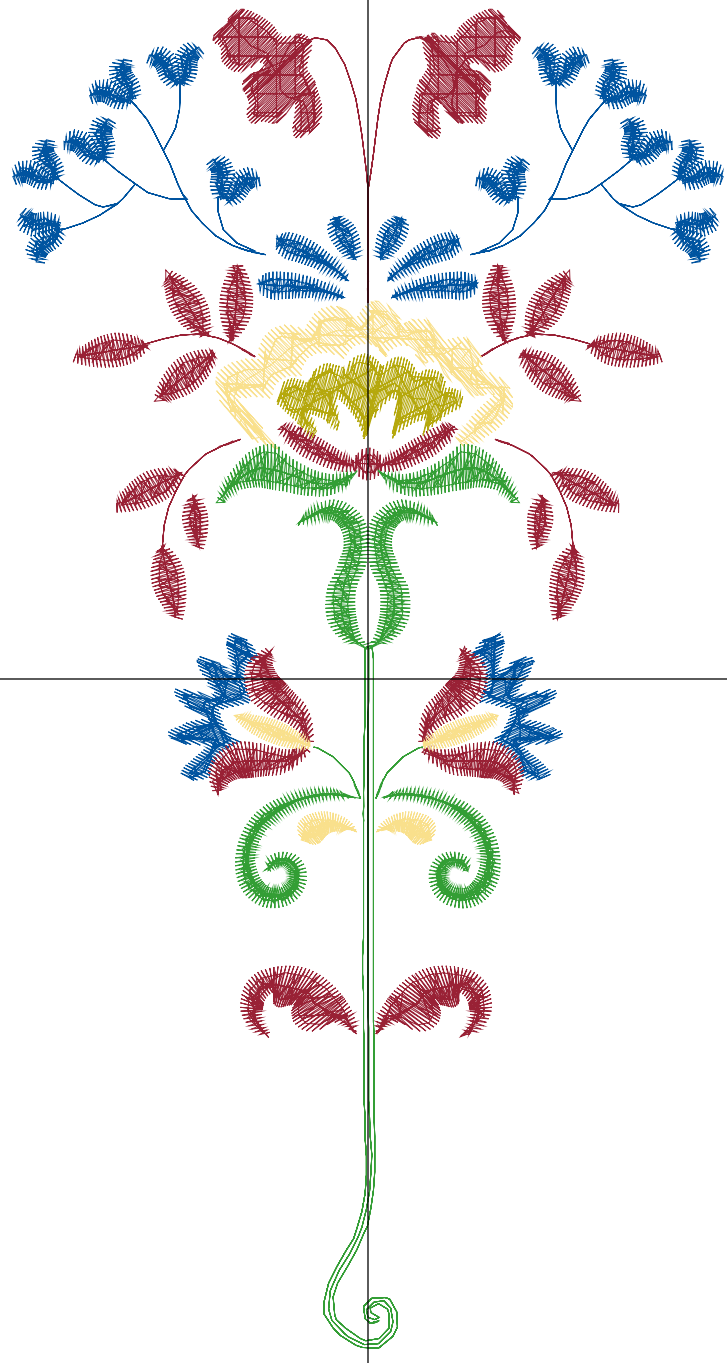

Design Name: atwnls1596-5x7	Customer Name:	Machine Set: Default	
Size=96.6 mm x 176.8 mm (3.80 inch x 6.96 inch) Stitch No.=13237 ChangeColor No.=5 Trim No.=67			

**Design Note:**

No.	Thread	Length(m)
1.	 Robison Anton Super Brite Poly.Baltic Blue.5741	8.94
2.	 Robison Anton Super Brite Poly.Bonaire Green.9152	5.94
3.	 Robison Anton Super Brite Poly.Green Dust.5757	0.67
4.	 Robison Anton Super Brite Poly.Bonaire Green.9152	5.15
5.	 Robison Anton Super Brite Poly.Jockey Red.5581	0.62
6.	 Robison Anton Super Brite Poly.Toasty Red.9002	1.99

ZOOM 100%

**Color Sequence:**

Design Name: atwnls1597-5x7	Customer Name:	Machine Set: Default	
Size=94.0 mm x 177.1 mm (3.70 inch x 6.97 inch) Stitch No.=11510 ChangeColor No.=4 Trim No.=51			

**Design Note:**

No.	Thread	Length(m)
1.	 Robison Anton Super Brite Poly.Baltic Blue.5741	6.64
2.	 Robison Anton Super Brite Poly.Cranberry.5570	9.34
3.	 Robison Anton Super Brite Poly.Wheat.5761	2.56
4.	 Robison Anton Super Brite Poly.Meilee Green.9118	1.31
5.	 Robison Anton Super Brite Poly.Emerald.5514	5.00

ZOOM 100%

**Color Sequence:**

Design Name: atwnls1598-5x7	Customer Name:	Machine Set: Default	
Size=79.0 mm x 177.6 mm (3.11 inch x 6.99 inch) Stitch No.=15776 ChangeColor No.=5 Trim No.=84			

**Design Note:**