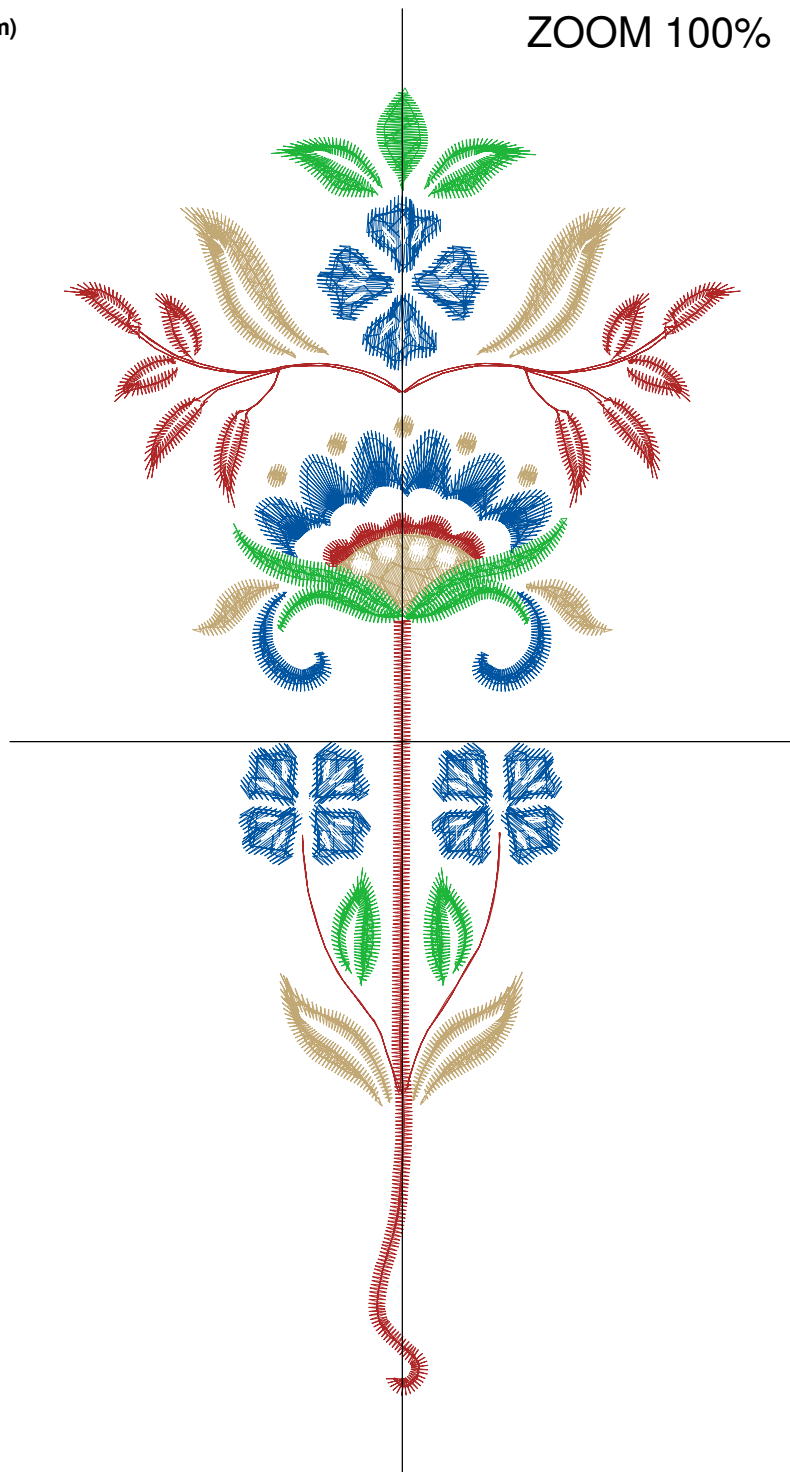

ZOOM 100%

**Color Sequence:**

Design Name: atwnls1601-5x7	Customer Name:	Machine Set: Default	
Size=92.0 mm x 172.8 mm (3.62 inch x 6.80 inch) Stitch No.=14448 ChangeColor No.=5 Trim No.=112			

**Design Note:**

No.	Thread	Length(m)
1.	 Robison Anton Super Brite Poly.Cranberry.5570	5.08
2.	 Robison Anton Super Brite Poly.Baltic Blue.5741	7.01
3.	 Robison Anton Super Brite Poly.Allegheny.9119	6.16
4.	 Robison Anton Super Brite Poly.Ginger.5633	3.54
5.	 Robison Anton Super Brite Poly.Green Dust.5757	3.18
6.	 Robison Anton Super Brite Poly.Bisque.5677	0.40

ZOOM 100%

**Color Sequence:**

Design Name: atwnls1602-5x7	Customer Name:	Machine Set: Default	
Size=89.4 mm x 173.0 mm (3.52 inch x 6.81 inch) Stitch No.=10919 ChangeColor No.=4 Trim No.=75			

**Design Note:**

ZOOM 100%

**Color Sequence:**

Design Name: atwnls1603-5x7	Customer Name:	Machine Set: Default	
Size=87.4 mm x 172.7 mm (3.44 inch x 6.80 inch) Stitch No.=14121 ChangeColor No.=4 Trim No.=98			

**Design Note:**