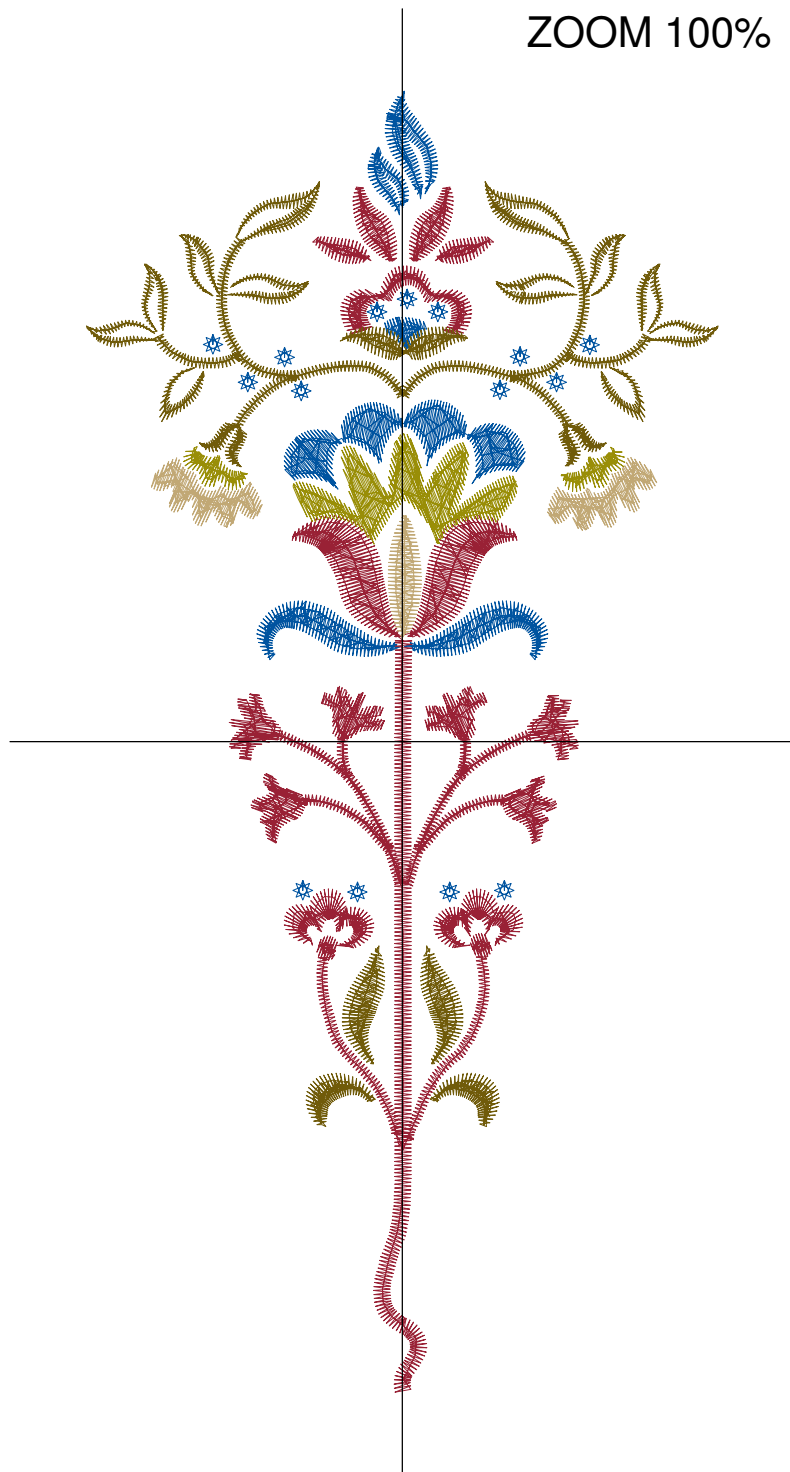

No.	Thread	Length(m)
1.	 Robison Anton Super Brite Poly.Baltic Blue.5741	4.45
2.	 Robison Anton Super Brite Poly.Light Kelly.7710	3.22
3.	 Robison Anton Super Brite Poly.TH Burgundy.5908	9.06
4.	 Robison Anton Super Brite Poly.TH Gold.5906	2.00
5.	 Robison Anton Super Brite Poly.Palmetto.5529	6.95

ZOOM 100%

**Color Sequence:**

Design Name: atwnls1600-5x7	Customer Name:	Machine Set: Default	
Size=83.6 mm x 172.0 mm (3.29 inch x 6.77 inch) Stitch No.=10956 ChangeColor No.=4 Trim No.=48			

**Design Note:**

No.	Thread	Length(m)
1.	 Robison Anton Super Brite Poly.Baltic Blue.5741	3.21
2.	 Robison Anton Super Brite Poly.Cranberry.5570	7.84
3.	 Robison Anton Super Brite Poly.Golden Tan.5870	1.43
4.	 Robison Anton Super Brite Poly.Tamarack.5530	2.05
5.	 Robison Anton Super Brite Poly.Allegheny.9119	5.25

ZOOM 100%

**Color Sequence:**

Design Name: atwnls1601-5x7	Customer Name:	Machine Set: Default	
Size=92.0 mm x 172.8 mm (3.62 inch x 6.80 inch) Stitch No.=14448 ChangeColor No.=5 Trim No.=112			

**Design Note:**