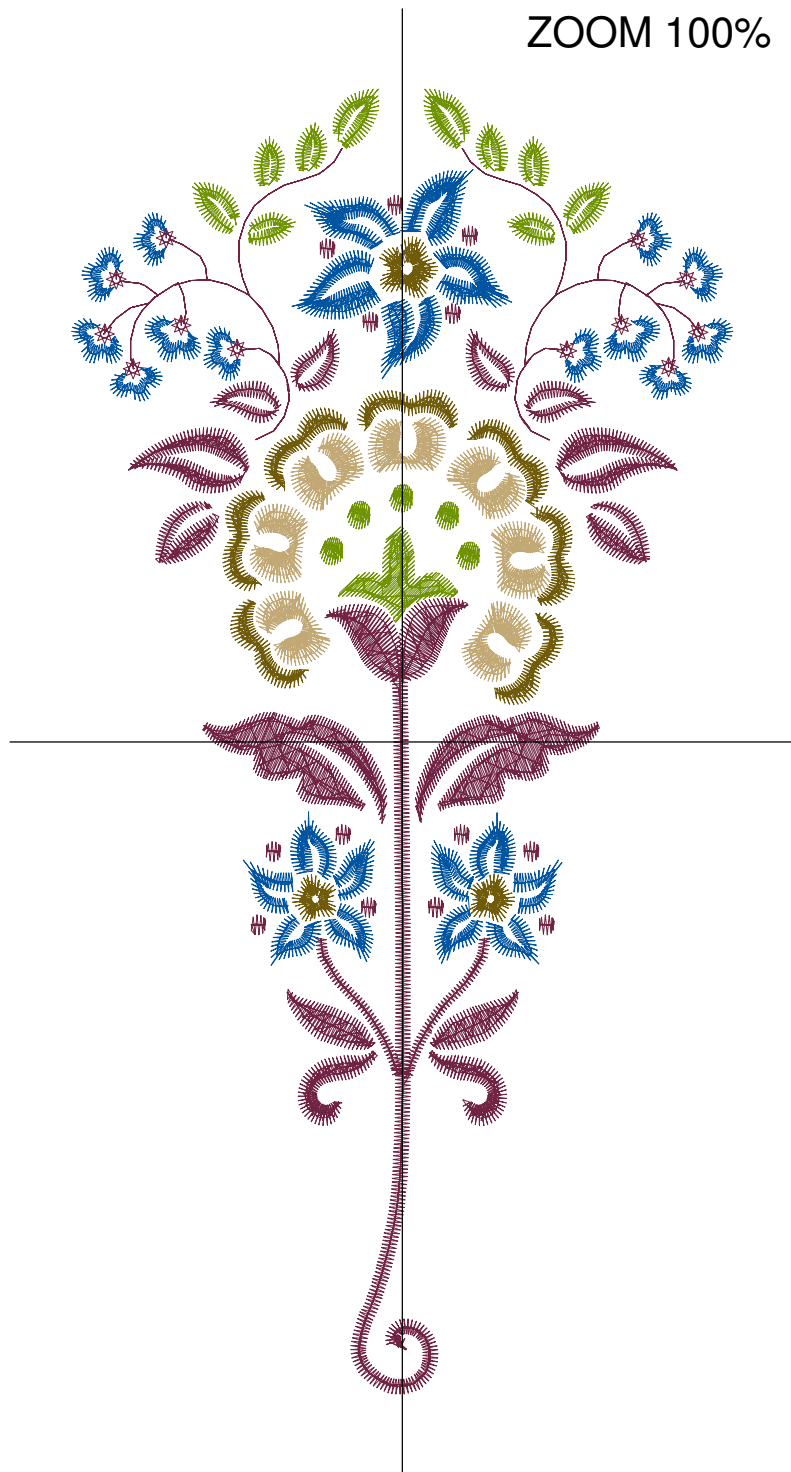

No.	Thread	Length(m)
1.	 Robison Anton Super Brite Poly.Baltic Blue.5741	7.18
2.	 Robison Anton Super Brite Poly.Golden Tan.5870	5.29
3.	 Robison Anton Super Brite Poly.Enventide Green.9147	4.22
4.	 Robison Anton Super Brite Poly.Terra Cotta.5634	5.36
5.	Robison Anton Super Brite Poly.Natural White.5642	1.18

ZOOM 100%

**Color Sequence:**

Design Name: atwnls1603-5x7	Customer Name:	Machine Set: Default	
Size=87.4 mm x 172.7 mm (3.44 inch x 6.80 inch) Stitch No.=14121 ChangeColor No.=4 Trim No.=98			

**Design Note:**

No.	Thread	Length(m)
1.	 Robison Anton Super Brite Poly.Wine.5525	10.59
2.	 Robison Anton Super Brite Poly.Baltic Blue.5741	5.98
3.	 Robison Anton Super Brite Poly.Allegheny.9119	3.10
4.	 Robison Anton Super Brite Poly.Golden Tan.5870	3.39
5.	 Robison Anton Super Brite Poly.Green Dust.5757	2.86

ZOOM 100%

**Color Sequence:**

Design Name: atwnls1604-5x7	Customer Name:	Machine Set: Default	
Size=90.6 mm x 172.6 mm (3.57 inch x 6.80 inch) Stitch No.=11036 ChangeColor No.=5 Trim No.=48			

**Design Note:**