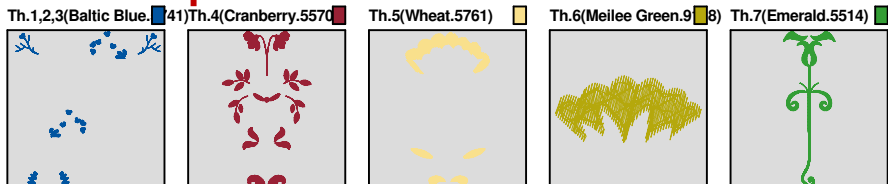

Design Name: atwnls1596-5x7	Customer Name:	Machine Set: Default	
Size=96.6 mm x 176.8 mm (3.80 inch x 6.96 inch) Stitch No.=13237 ChangeColor No.=5 Trim No.=67			

**Design Note:**

No.	Thread	Length(m)
1.	 Robison Anton Super Brite Poly.Baltic Blue.5741	8.94
2.	 Robison Anton Super Brite Poly.Bonaire Green.9152	5.94
3.	 Robison Anton Super Brite Poly.Green Dust.5757	0.67
4.	 Robison Anton Super Brite Poly.Bonaire Green.9152	5.15
5.	 Robison Anton Super Brite Poly.Jockey Red.5581	0.62
6.	 Robison Anton Super Brite Poly.Toasty Red.9002	1.99

ZOOM 100%

**Color Sequence:**

Design Name: atwnls1597-5x7	Customer Name:	Machine Set: Default	
Size=94.0 mm x 177.1 mm (3.70 inch x 6.97 inch) Stitch No.=11510 ChangeColor No.=4 Trim No.=51			

**Design Note:**

No.	Thread	Length(m)
1.	 Robison Anton Super Brite Poly.Baltic Blue.5741	6.64
2.	 Robison Anton Super Brite Poly.Cranberry.5570	9.34
3.	 Robison Anton Super Brite Poly.Wheat.5761	2.56
4.	 Robison Anton Super Brite Poly.Meilee Green.9118	1.31
5.	 Robison Anton Super Brite Poly.Emerald.5514	5.00

ZOOM 100%

**Color Sequence:**

Design Name: atwnls1598-5x7	Customer Name:	Machine Set: Default	
Size=79.0 mm x 177.6 mm (3.11 inch x 6.99 inch) Stitch No.=15776 ChangeColor No.=5 Trim No.=84			

**Design Note:**