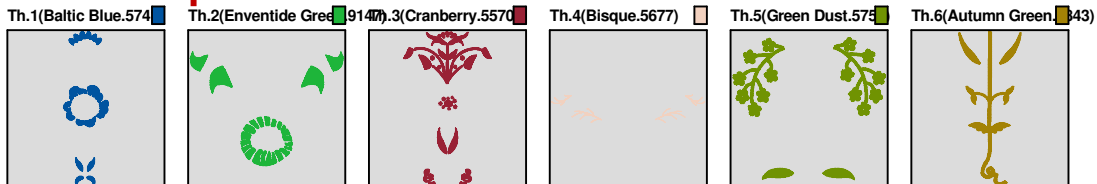

Color Sequence: