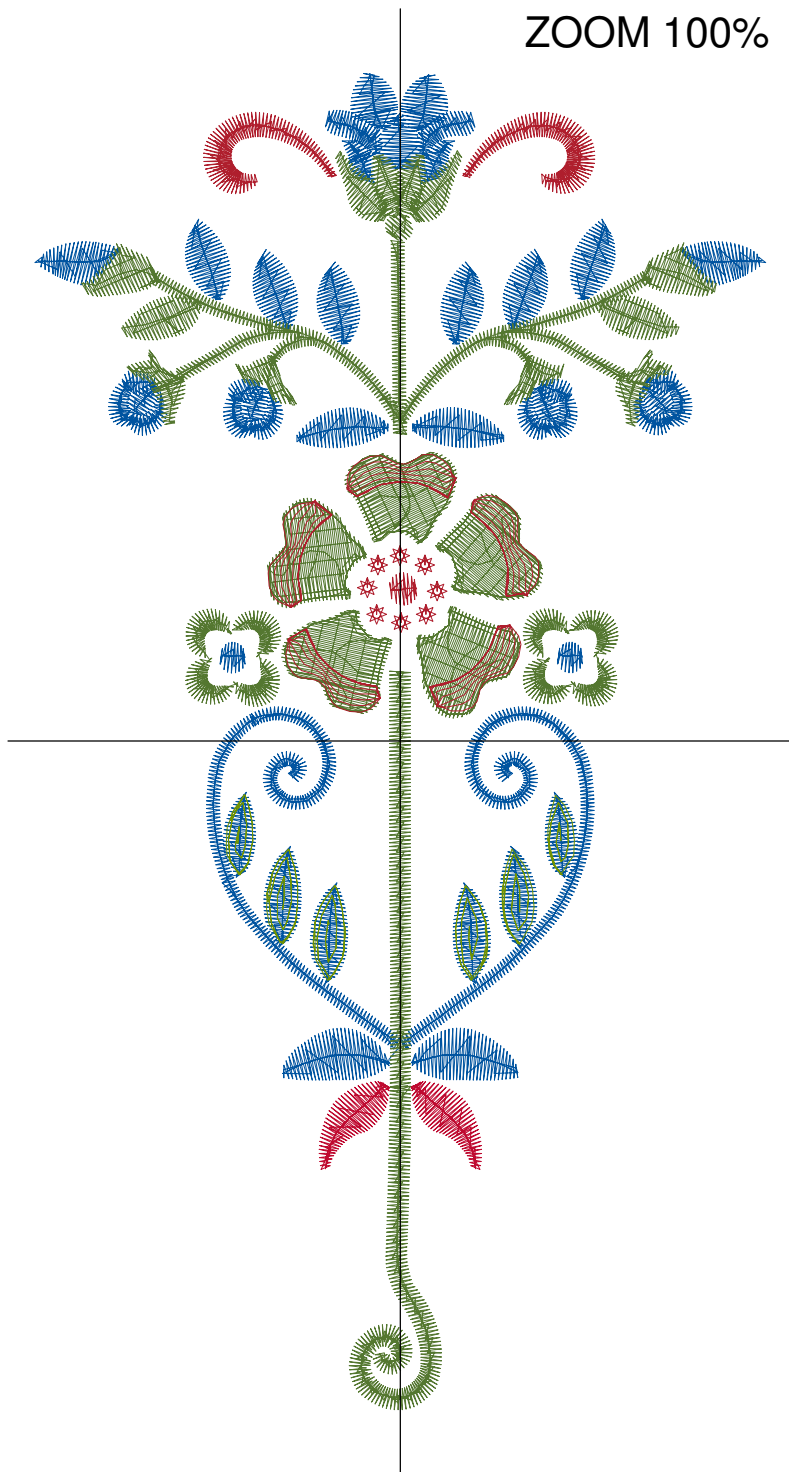

Design Name: atwnls1596-5x7	Customer Name:	Machine Set: Default	
Size=96.6 mm x 176.8 mm (3.80 inch x 6.96 inch) Stitch No.=13237 ChangeColor No.=5 Trim No.=67			

**Design Note:**

No.	Thread	Length(m)
1.	 Robison Anton Super Brite Poly.Baltic Blue.5741	8.94
2.	 Robison Anton Super Brite Poly.Bonaire Green.9152	5.94
3.	 Robison Anton Super Brite Poly.Green Dust.5757	0.67
4.	 Robison Anton Super Brite Poly.Bonaire Green.9152	5.15
5.	 Robison Anton Super Brite Poly.Jockey Red.5581	0.62
6.	 Robison Anton Super Brite Poly.Toasty Red.9002	1.99

ZOOM 100%

**Color Sequence:**

Design Name: atwnls1597-5x7	Customer Name:	Machine Set: Default	
Size=94.0 mm x 177.1 mm (3.70 inch x 6.97 inch) Stitch No.=11510 ChangeColor No.=4 Trim No.=51			

**Design Note:**

No.	Thread	Length(m)
1.	 Robison Anton Super Brite Poly.Baltic Blue.5741	6.64
2.	 Robison Anton Super Brite Poly.Cranberry.5570	9.34
3.	 Robison Anton Super Brite Poly.Wheat.5761	2.56
4.	 Robison Anton Super Brite Poly.Meilee Green.9118	1.31
5.	 Robison Anton Super Brite Poly.Emerald.5514	5.00

ZOOM 100%

**Color Sequence:**

Design Name: atwnls1598-5x7	Customer Name:	Machine Set: Default	
Size=79.0 mm x 177.6 mm (3.11 inch x 6.99 inch) Stitch No.=15776 ChangeColor No.=5 Trim No.=84			

**Design Note:**