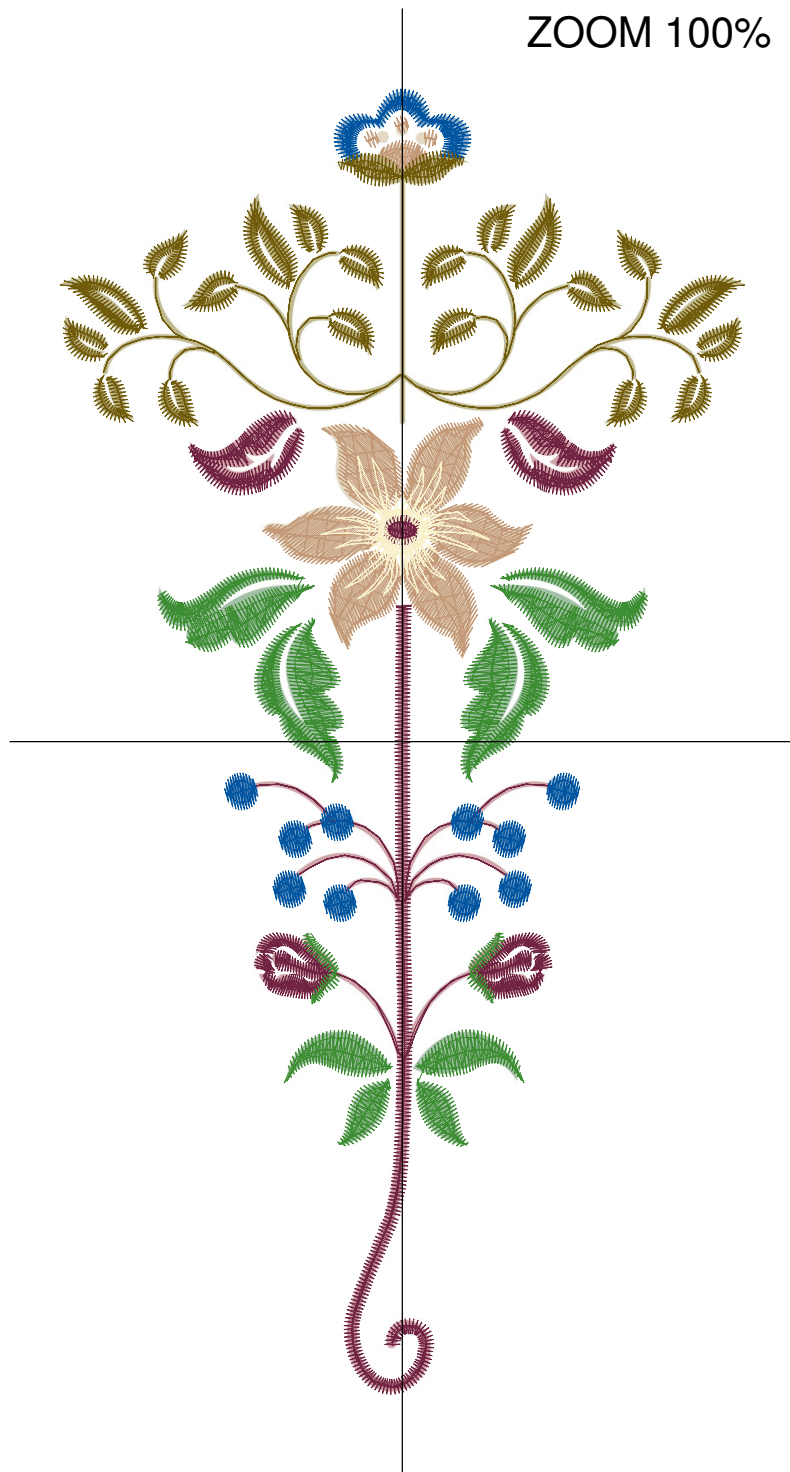

No.	Thread	Length(m)
1.	 Robison Anton Super Brite Poly.Wine.5525	10.59
2.	 Robison Anton Super Brite Poly.Baltic Blue.5741	5.98
3.	 Robison Anton Super Brite Poly.Allegheny.9119	3.10
4.	 Robison Anton Super Brite Poly.Golden Tan.5870	3.39
5.	 Robison Anton Super Brite Poly.Green Dust.5757	2.86

ZOOM 100%

**Color Sequence:**

Design Name: atwnls1604-5x7	Customer Name:	Machine Set: Default	
Size=90.6 mm x 172.6 mm (3.57 inch x 6.80 inch) Stitch No.=11036 ChangeColor No.=5 Trim No.=48			

**Design Note:**

No.	Thread	Length(m)
1.	 Robison Anton Super Brite Poly.Wine.5525	4.60
2.	 Robison Anton Super Brite Poly.Baltic Blue.5741	1.93
3.	 Robison Anton Super Brite Poly.Kelly.5540	5.38
4.	 Robison Anton Super Brite Poly.French Toast.9086	3.64
5.	 Robison Anton Super Brite Poly.Allegheny.9119	5.35
6.	 Robison Anton Super Brite Poly.Celery.5616	0.99

ZOOM 100%

**Color Sequence:**

Design Name: atwnls1605-5x7	Customer Name:	Machine Set: Default	
Size=84.4 mm x 172.9 mm (3.32 inch x 6.81 inch) Stitch No.=9785 ChangeColor No.=5 Trim No.=46			

**Design Note:**