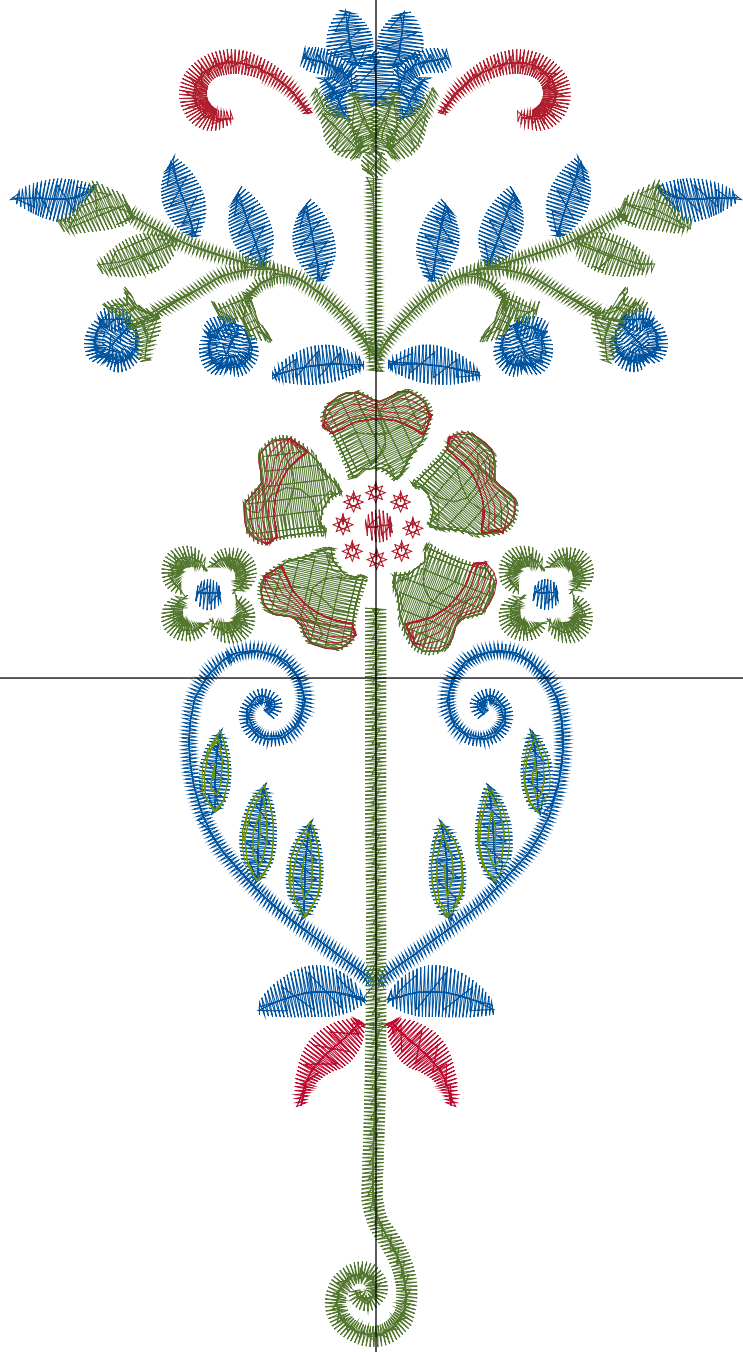

Design Name: atwnls1596-5x7	Customer Name:	Machine Set: Default	
Size=96.6 mm x 176.8 mm (3.80 inch x 6.96 inch) Stitch No.=13237 ChangeColor No.=5 Trim No.=67			

**Design Note:**

No.	Thread	Length(m)
1.	 Robison Anton Super Brite Poly.Baltic Blue.5741	8.94
2.	 Robison Anton Super Brite Poly.Bonaire Green.9152	5.94
3.	 Robison Anton Super Brite Poly.Green Dust.5757	0.67
4.	 Robison Anton Super Brite Poly.Bonaire Green.9152	5.15
5.	 Robison Anton Super Brite Poly.Jockey Red.5581	0.62
6.	 Robison Anton Super Brite Poly.Toasty Red.9002	1.99

ZOOM 100%

**Color Sequence:**

Design Name: atwnls1597-5x7	Customer Name:	Machine Set: Default	
Size=94.0 mm x 177.1 mm (3.70 inch x 6.97 inch) Stitch No.=11510 ChangeColor No.=4 Trim No.=51			

**Design Note:**

No.	Thread	Length(m)
1.	 Robison Anton Super Brite Poly.Baltic Blue.5741	6.64
2.	 Robison Anton Super Brite Poly.Cranberry.5570	9.34
3.	 Robison Anton Super Brite Poly.Wheat.5761	2.56
4.	 Robison Anton Super Brite Poly.Meilee Green.9118	1.31
5.	 Robison Anton Super Brite Poly.Emerald.5514	5.00