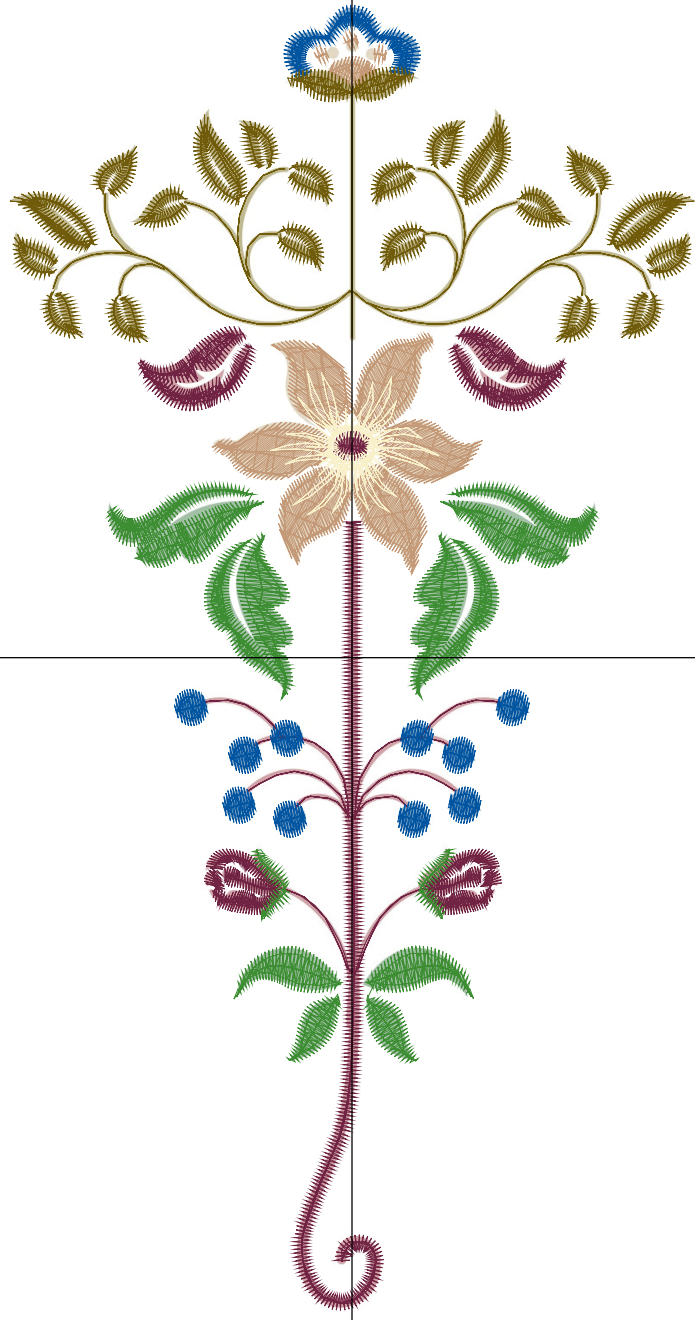

No.	Thread	Length(m)
1.	 Robison Anton Super Brite Poly.Wine.5525	10.59
2.	 Robison Anton Super Brite Poly.Baltic Blue.5741	5.98
3.	 Robison Anton Super Brite Poly.Allegheny.9119	3.10
4.	 Robison Anton Super Brite Poly.Golden Tan.5870	3.39
5.	 Robison Anton Super Brite Poly.Green Dust.5757	2.86

ZOOM 100%

**Color Sequence:**

Design Name: atwnls1604-5x7	Customer Name:	Machine Set: Default	
Size=90.6 mm x 172.6 mm (3.57 inch x 6.80 inch) Stitch No.=11036 ChangeColor No.=5 Trim No.=48			

**Design Note:**

No.	Thread	Length(m)
1.	 Robison Anton Super Brite Poly.Wine.5525	4.60
2.	 Robison Anton Super Brite Poly.Baltic Blue.5741	1.93
3.	 Robison Anton Super Brite Poly.Kelly.5540	5.38
4.	 Robison Anton Super Brite Poly.French Toast.9086	3.64
5.	 Robison Anton Super Brite Poly.Allegheny.9119	5.35
6.	 Robison Anton Super Brite Poly.Celery.5616	0.99

ZOOM 100%

**Color Sequence:**

Design Name: atwnls1605-5x7	Customer Name:	Machine Set: Default	
Size=84.4 mm x 172.9 mm (3.32 inch x 6.81 inch) Stitch No.=9785 ChangeColor No.=5 Trim No.=46			

**Design Note:**