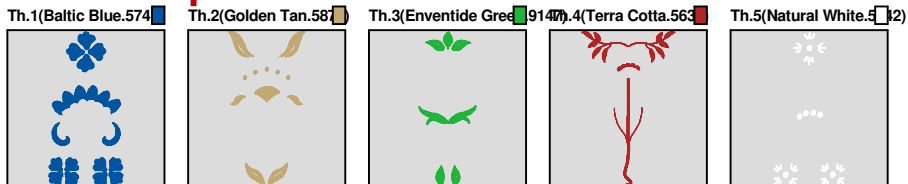

Color Sequence: