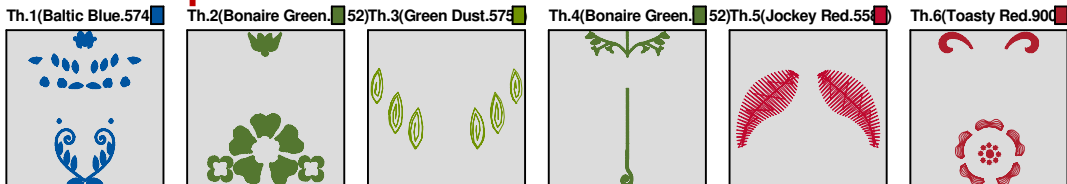

Design Name: atwnls1596-5x7	Customer Name:	Machine Set: Default	
Size=96.6 mm x 176.8 mm (3.80 inch x 6.96 inch) Stitch No.=13237 ChangeColor No.=5 Trim No.=67			

**Design Note:**

No.	Thread	Length(m)
1.	 Robison Anton Super Brite Poly.Baltic Blue.5741	8.94
2.	 Robison Anton Super Brite Poly.Bonaire Green.9152	5.94
3.	 Robison Anton Super Brite Poly.Green Dust.5757	0.67
4.	 Robison Anton Super Brite Poly.Bonaire Green.9152	5.15
5.	 Robison Anton Super Brite Poly.Jockey Red.5581	0.62
6.	 Robison Anton Super Brite Poly.Toasty Red.9002	1.99

ZOOM 100%

**Color Sequence:**

Design Name: atwnls1597-5x7	Customer Name:	Machine Set: Default	
Size=94.0 mm x 177.1 mm (3.70 inch x 6.97 inch) Stitch No.=11510 ChangeColor No.=4 Trim No.=51			

**Design Note:**

No.	Thread	Length(m)
1.	 Robison Anton Super Brite Poly.Baltic Blue.5741	6.64
2.	 Robison Anton Super Brite Poly.Cranberry.5570	9.34
3.	 Robison Anton Super Brite Poly.Wheat.5761	2.56
4.	 Robison Anton Super Brite Poly.Meilee Green.9118	1.31
5.	 Robison Anton Super Brite Poly.Emerald.5514	5.00