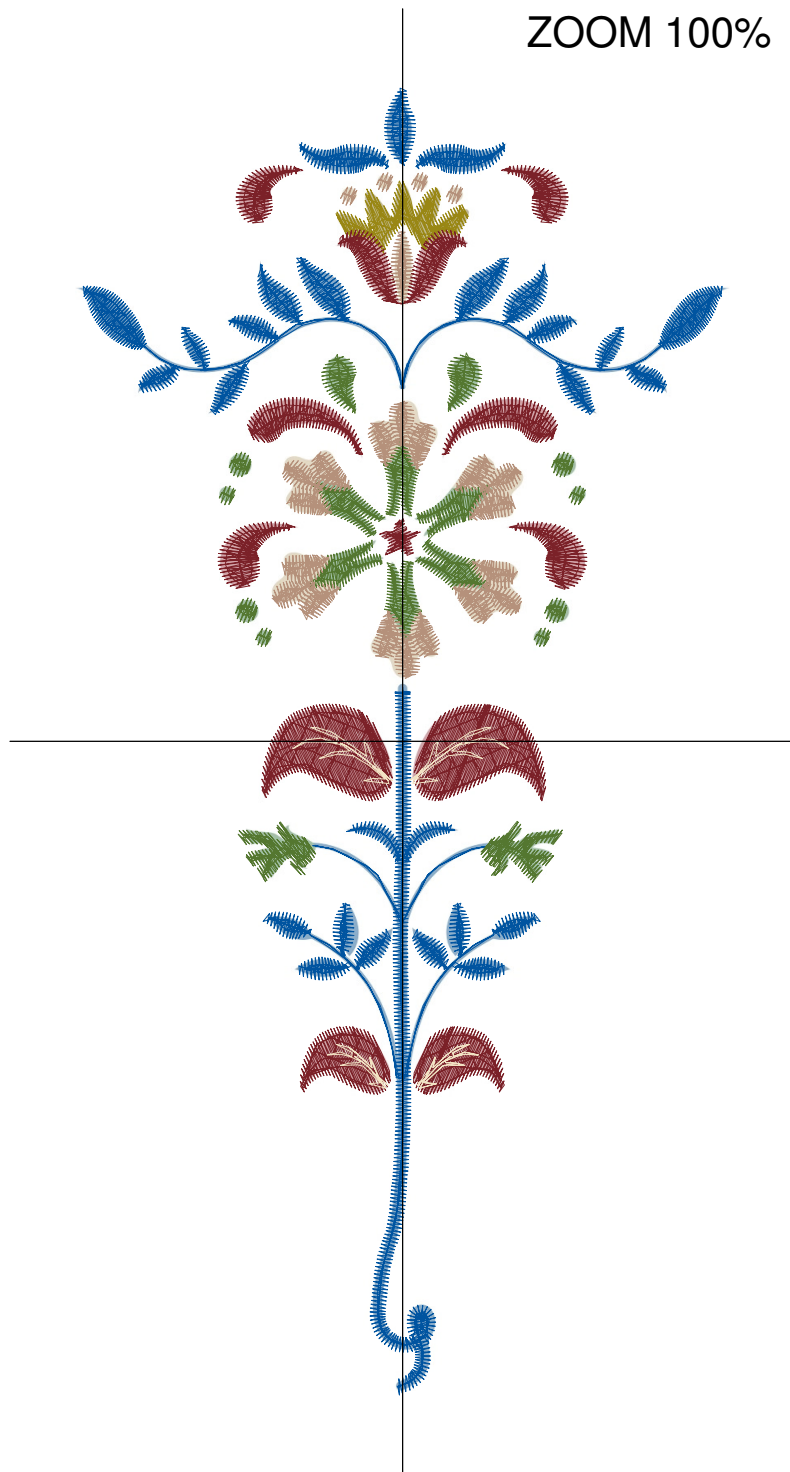

Design Name: atwnls1605-5x7	Customer Name:	Machine Set: Default	
Size=84.4 mm x 172.9 mm (3.32 inch x 6.81 inch) Stitch No.=9785 ChangeColor No.=5 Trim No.=46			

Design Note:

No.	Thread	Length(m)
1.	Robison Anton Super Brite Poly.Baltic Blue.5741	6.23
2.	Robison Anton Super Brite Poly.Bonaire Green.9152	3.03
3.	Robison Anton Super Brite Poly.Decorator Tan.9135	2.75
4.	Robison Anton Super Brite Poly.Golden Slipper.9084	0.73
5.	Robison Anton Super Brite Poly.TH Burgundy.5908	6.07
6.	Robison Anton Super Brite Poly.Ice Ballet.9028	0.32

ZOOM 100%