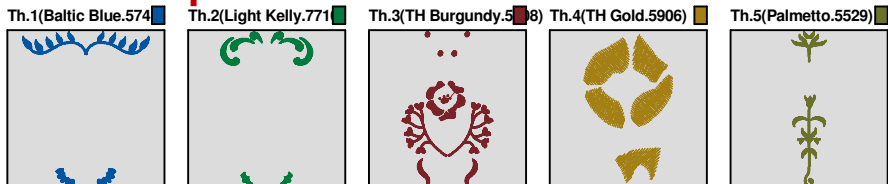

Color Sequence: