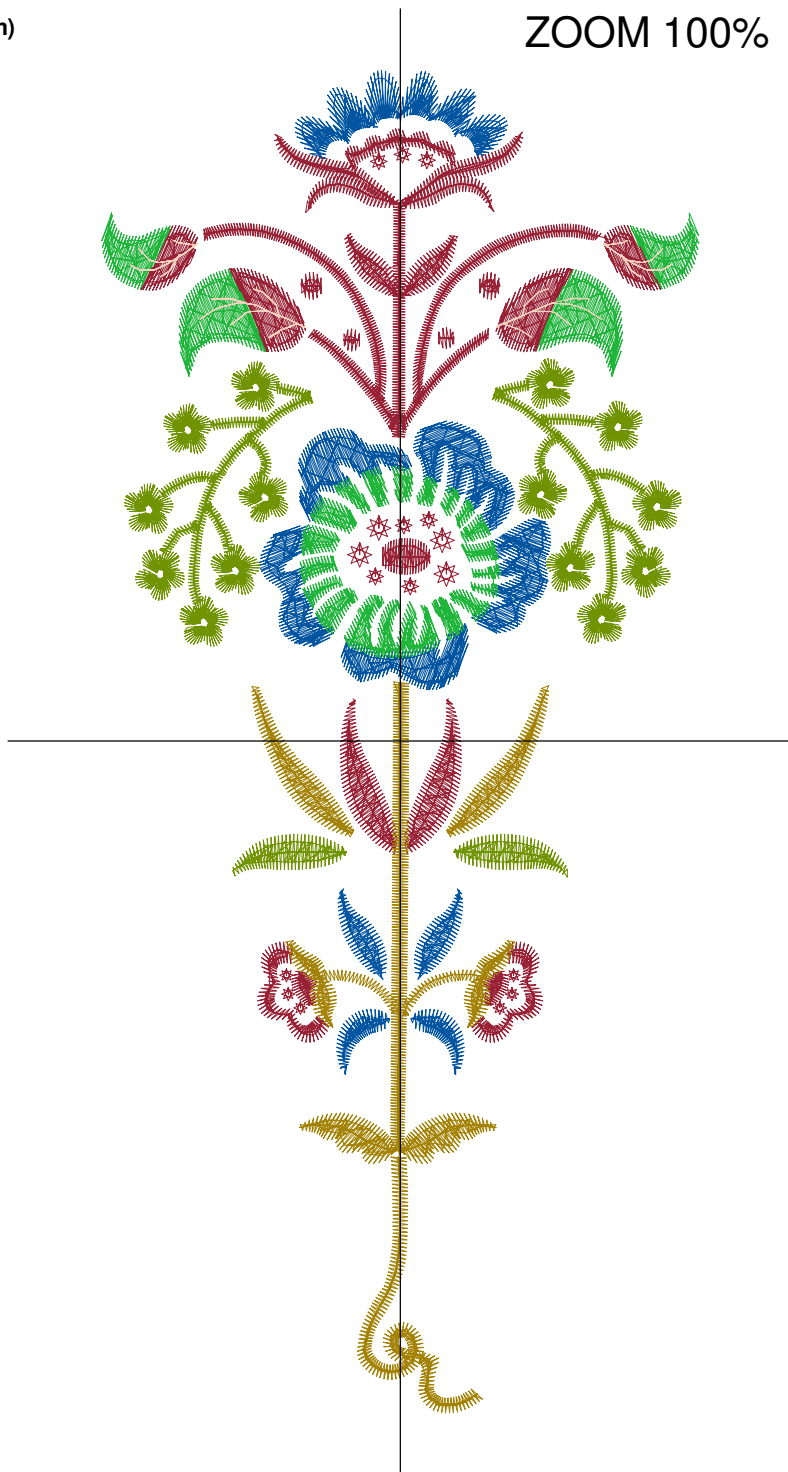

Design Name: atwnls1598-5x7	Customer Name:	Machine Set: Default	
Size=79.0 mm x 177.6 mm (3.11 inch x 6.99 inch) Stitch No.=15776 ChangeColor No.=5 Trim No.=84			

Design Note:

No.	Thread	Length(m)
1.	Robison Anton Super Brite Poly.Baltic Blue.5741	5.60
2.	Robison Anton Super Brite Poly.Enventide Green.9147	4.22
3.	Robison Anton Super Brite Poly.Cranberry.5570	7.39
4.	Robison Anton Super Brite Poly.Bisque.5677	0.46
5.	Robison Anton Super Brite Poly.Green Dust.5757	7.01
6.	Robison Anton Super Brite Poly.Autumn Green.5843	4.36

ZOOM 100%