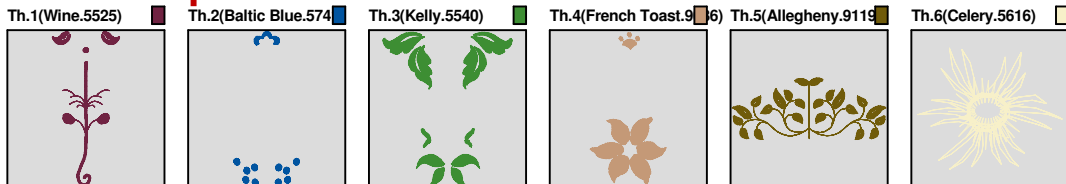

Color Sequence: