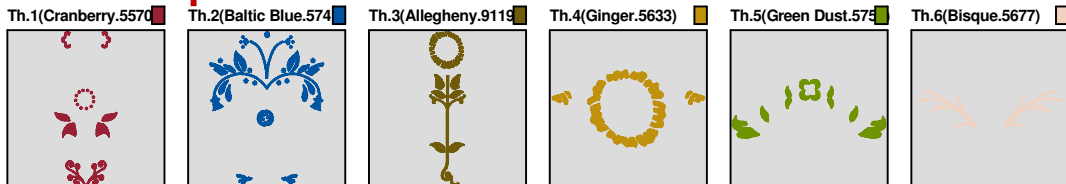

No.	Thread	Length(m)
1.	 Robison Anton Super Brite Poly.Baltic Blue.5741	3.21
2.	 Robison Anton Super Brite Poly.Cranberry.5570	7.84
3.	 Robison Anton Super Brite Poly.Golden Tan.5870	1.43
4.	 Robison Anton Super Brite Poly.Tamarack.5530	2.05
5.	 Robison Anton Super Brite Poly.Allegheny.9119	5.25

ZOOM 100%

**Color Sequence:**

Design Name: atwnls1601-5x7	Customer Name:	Machine Set: Default	
Size=92.0 mm x 172.8 mm (3.62 inch x 6.80 inch) Stitch No.=14448 ChangeColor No.=5 Trim No.=112			

**Design Note:**

No.	Thread	Length(m)
1.	 Robison Anton Super Brite Poly.Cranberry.5570	5.08
2.	 Robison Anton Super Brite Poly.Baltic Blue.5741	7.01
3.	 Robison Anton Super Brite Poly.Allegheny.9119	6.16
4.	 Robison Anton Super Brite Poly.Ginger.5633	3.54
5.	 Robison Anton Super Brite Poly.Green Dust.5757	3.18
6.	 Robison Anton Super Brite Poly.Bisque.5677	0.40

ZOOM 100%

**Color Sequence:**

Design Name: atwnls1602-5x7	Customer Name:	Machine Set: Default	
Size=89.4 mm x 173.0 mm (3.52 inch x 6.81 inch) Stitch No.=10919 ChangeColor No.=4 Trim No.=75			

**Design Note:**