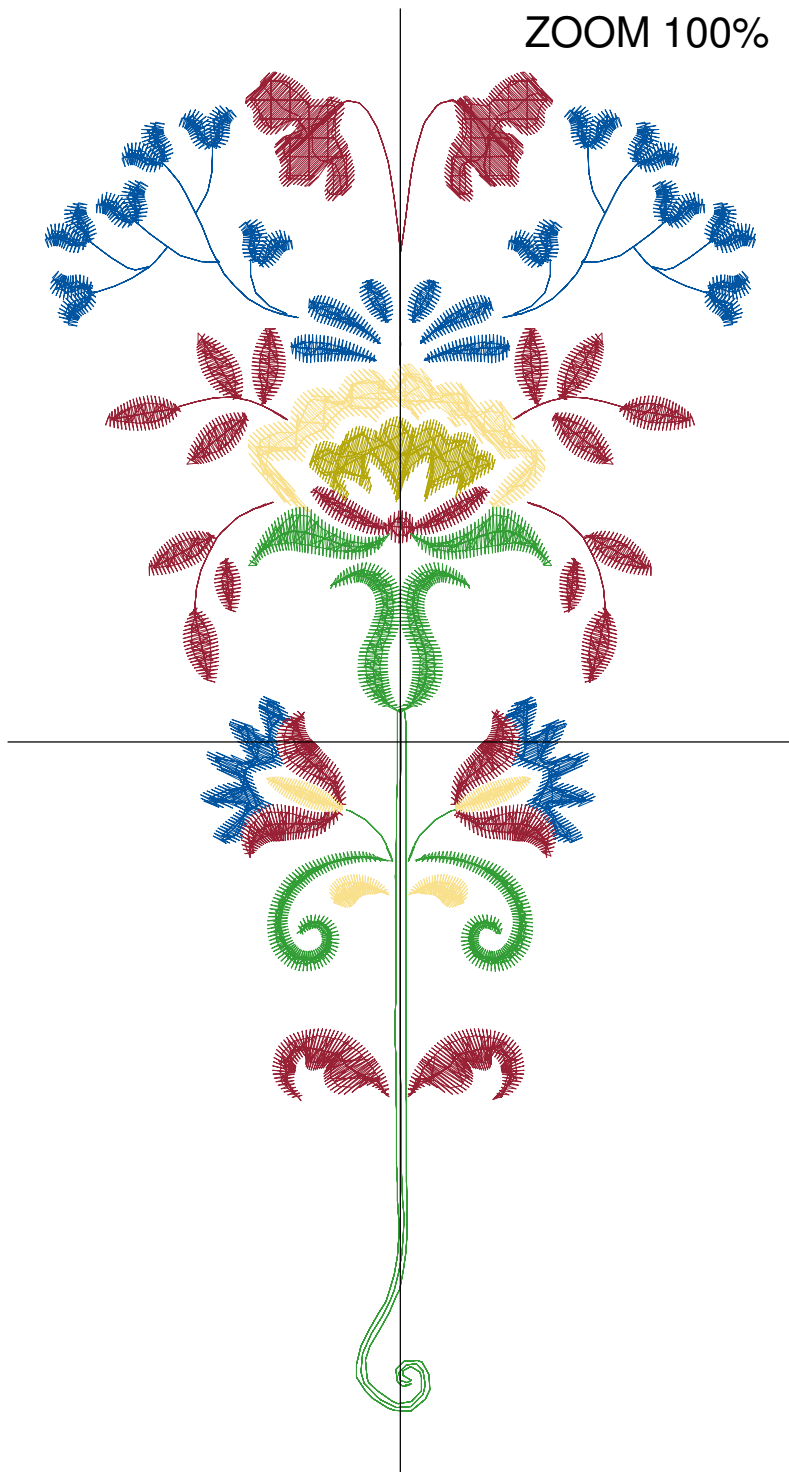

Design Name: atwnls1596-5x7	Customer Name:	Machine Set: Default	
Size=96.6 mm x 176.8 mm (3.80 inch x 6.96 inch) Stitch No.=13237 ChangeColor No.=5 Trim No.=67			

**Design Note:**

No.	Thread	Length(m)
1.	 Robison Anton Super Brite Poly.Baltic Blue.5741	8.94
2.	 Robison Anton Super Brite Poly.Bonaire Green.9152	5.94
3.	 Robison Anton Super Brite Poly.Green Dust.5757	0.67
4.	 Robison Anton Super Brite Poly.Bonaire Green.9152	5.15
5.	 Robison Anton Super Brite Poly.Jockey Red.5581	0.62
6.	 Robison Anton Super Brite Poly.Toasty Red.9002	1.99

ZOOM 100%

**Color Sequence:**

Design Name: atwnls1597-5x7	Customer Name:	Machine Set: Default	
Size=94.0 mm x 177.1 mm (3.70 inch x 6.97 inch) Stitch No.=11510 ChangeColor No.=4 Trim No.=51			

**Design Note:**

No.	Thread	Length(m)
1.	 Robison Anton Super Brite Poly.Baltic Blue.5741	6.64
2.	 Robison Anton Super Brite Poly.Cranberry.5570	9.34
3.	 Robison Anton Super Brite Poly.Wheat.5761	2.56
4.	 Robison Anton Super Brite Poly.Meilee Green.9118	1.31
5.	 Robison Anton Super Brite Poly.Emerald.5514	5.00

ZOOM 100%

**Color Sequence:**

Design Name: atwnls1598-5x7	Customer Name:	Machine Set: Default	
Size=79.0 mm x 177.6 mm (3.11 inch x 6.99 inch) Stitch No.=15776 ChangeColor No.=5 Trim No.=84			

**Design Note:**