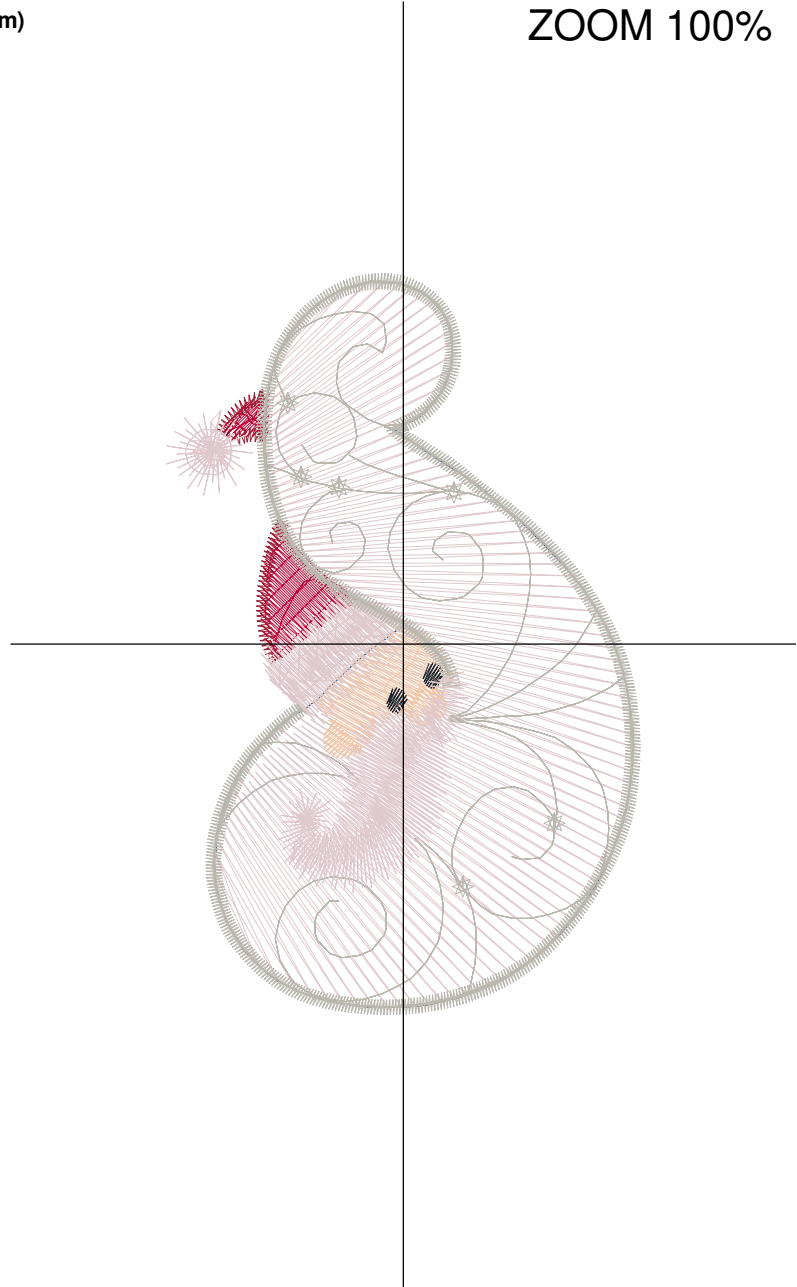

Design Name: atwdd-0075	Customer Name:	Machine Set: Default	
Size=62.80 mm x 98.20 mm	Stitch No.=6490	ChangeColor No.=10	Trim No.=12

Design Note: Hollyhock Red indicates placement line for mylar; Blue is tackdown

No.	Thread	Length(m)
1.	Robison Anton Super Brite Poly.Candy Apple Red.5807	0.73
2.	Robison Anton Super Brite Poly.Cranberry.5570	0.20
3.	Robison Anton Super Brite Poly.Hi Ho Silver.9082	0.44
4.	Robison Anton Super Brite Poly.Hollyhock Red.9006	0.28
5.	Robison Anton Super Brite Poly.Blue.5520	0.28
6.	Robison Anton Super Brite Poly.Hi Ho Silver.9082	5.88
7.	Robison Anton Super Brite Poly.Opaline.5773	0.75
8.	Robison Anton Super Brite Poly.Black.5596	0.08
9.	Robison Anton Super Brite Poly.Hi Ho Silver.9082	1.34
10.	Robison Anton Super Brite Poly.Skylight.5782	7.60
11.	Robison Anton Super Brite Poly.Hi Ho Silver.9082	2.04

ZOOM 100%

Color Sequence:

Th.1(Candy Apple Red.5807)	Th.2(Cranberry.5570)	Th.3(Hi Ho Silver.9082)	Th.4(Hollyhock Red.9006)	Th.5(Blue.5520)	Th.6(Hi Ho Silver.9082)	Th.7(Opaline.5773)	Th.8(Black.5596)
Th.9(Hi Ho Silver.9082)	Th.10(Skylight.5782)	Th.11(Hi Ho Silver.9082)