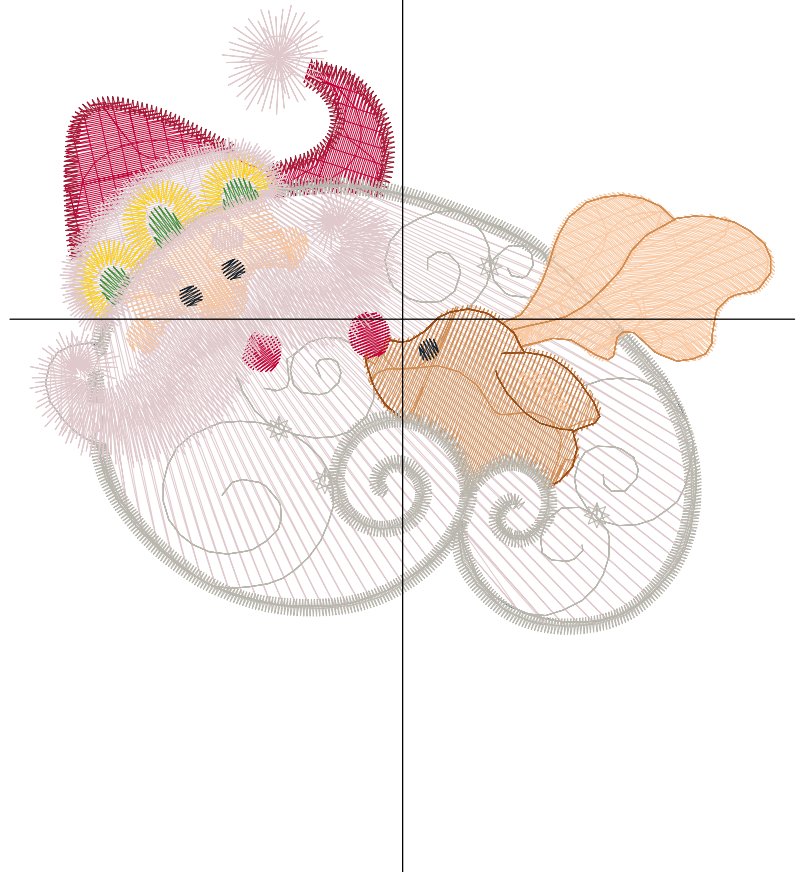

Design Name: atwdd-0083	Customer Name:	Machine Set: Default	
Size=98.50 mm x 83.20 mm	Stitch No.=11004	ChangeColor No.=17	Trim No.=22

Design Note: Hollyhock Red indicates placement for mylar; Blue is tackdown

No.	Thread	Length(m)
1.	Robison Anton Super Brite Poly.Candy Apple Red.5807	1.84
2.	Robison Anton Super Brite Poly.Cranberry.5570	0.51
3.	Robison Anton Super Brite Poly.Hollyhock Red.9006	0.25
4.	Robison Anton Super Brite Poly.Blue.5520	0.25
5.	Robison Anton Super Brite Poly.Hi Ho Silver.9082	8.34
6.	Robison Anton Super Brite Poly.Opaline.5773	1.22
7.	Robison Anton Super Brite Poly.Skylight.5782	2.42
8.	Robison Anton Super Brite Poly.Terry Tan.9131	1.84
9.	Robison Anton Super Brite Poly.Date.5590	0.09
10.	Robison Anton Super Brite Poly.Skylight.5782	3.76
11.	Robison Anton Super Brite Poly.New Gold.5699	3.41
12.	Robison Anton Super Brite Poly.Terry Tan.9131	0.49
13.	Robison Anton Super Brite Poly.Date.5590	0.25
14.	Robison Anton Super Brite Poly.Candy Apple Red.5807	0.26
15.	Robison Anton Super Brite Poly.Goldenrod.5542	0.54
16.	Robison Anton Super Brite Poly.Kelly.5540	0.18
17.	Robison Anton Super Brite Poly.Hi Ho Silver.9082	5.89
18.	Robison Anton Super Brite Poly.Black.5596	0.10

ZOOM 100%

Color Sequence:

Th.1(Candy Apple Red.5807)	Th.2(Cranberry.5570)	Th.3(Hollyhock Red.9006)	Th.4(Blue.5520)	Th.5(Hi Ho Silver.9082)	Th.6(Opaline.5773)	Th.7(Skylight.5782)	Th.8(Terry Tan.9131)
Th.9(Date.5590)	Th.10(Skylight.5782)	Th.11(New Gold.5699)	Th.12(Terry Tan.9131)	Th.13(Date.5590)	Th.14(Candy Apple Red.5807)	Th.15(Goldenrod.5542)	Th.16(Kelly.5540)
Th.17(Hi Ho Silver.9082)	Th.18(Black.5596)