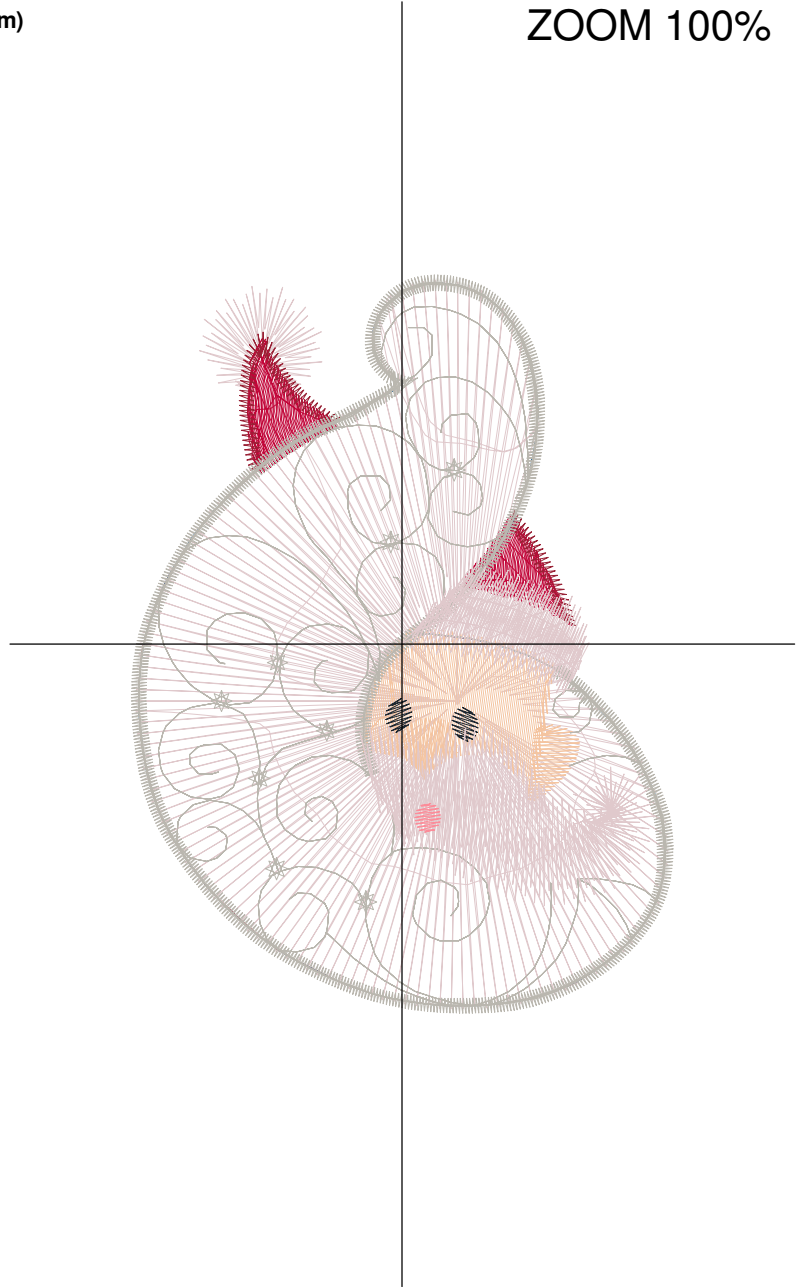

Design Name: atwdd-0079	Customer Name:	Machine Set: Default	
Size=71.70 mm x 97.60 mm	Stitch No.=8751	ChangeColor No.=10	Trim No.=18

Design Note: Hollyhock Red indicates placement line for mylar; Blue is tackdown

No.	Thread	Length(m)
1.	Robison Anton Super Brite Poly.Hi Ho Silver.9082	0.46
2.	Robison Anton Super Brite Poly.Candy Apple Red.5807	1.21
3.	Robison Anton Super Brite Poly.Cranberry.5570	0.35
4.	Robison Anton Super Brite Poly.Hollyhock Red.9006	0.30
5.	Robison Anton Super Brite Poly.Blue.5520	0.37
6.	Robison Anton Super Brite Poly.Hi Ho Silver.9082	8.99
7.	Robison Anton Super Brite Poly.Opaline.5773	1.86
8.	Robison Anton Super Brite Poly.Skylight.5782	8.90
9.	Robison Anton Super Brite Poly.Black.5596	0.10
10.	Robison Anton Super Brite Poly.Hi Ho Silver.9082	4.43
11.	Robison Anton Super Brite Poly.Rose Cerise.5544	0.05

ZOOM 100%

Color Sequence:

Th.1(Hi Ho Silver.9082)	Th.2(Candy Apple Red.5807)	Th.3(Cranberry.5570)	Th.4(Hollyhock Red.9006)	Th.5(Blue.5520)	Th.6(Hi Ho Silver.9082)	Th.7(Opaline.5773)	Th.8(Skylight.5782)
Th.9(Black.5596)	Th.10(Hi Ho Silver.9082)	Th.11(Rose Cerise.5544)