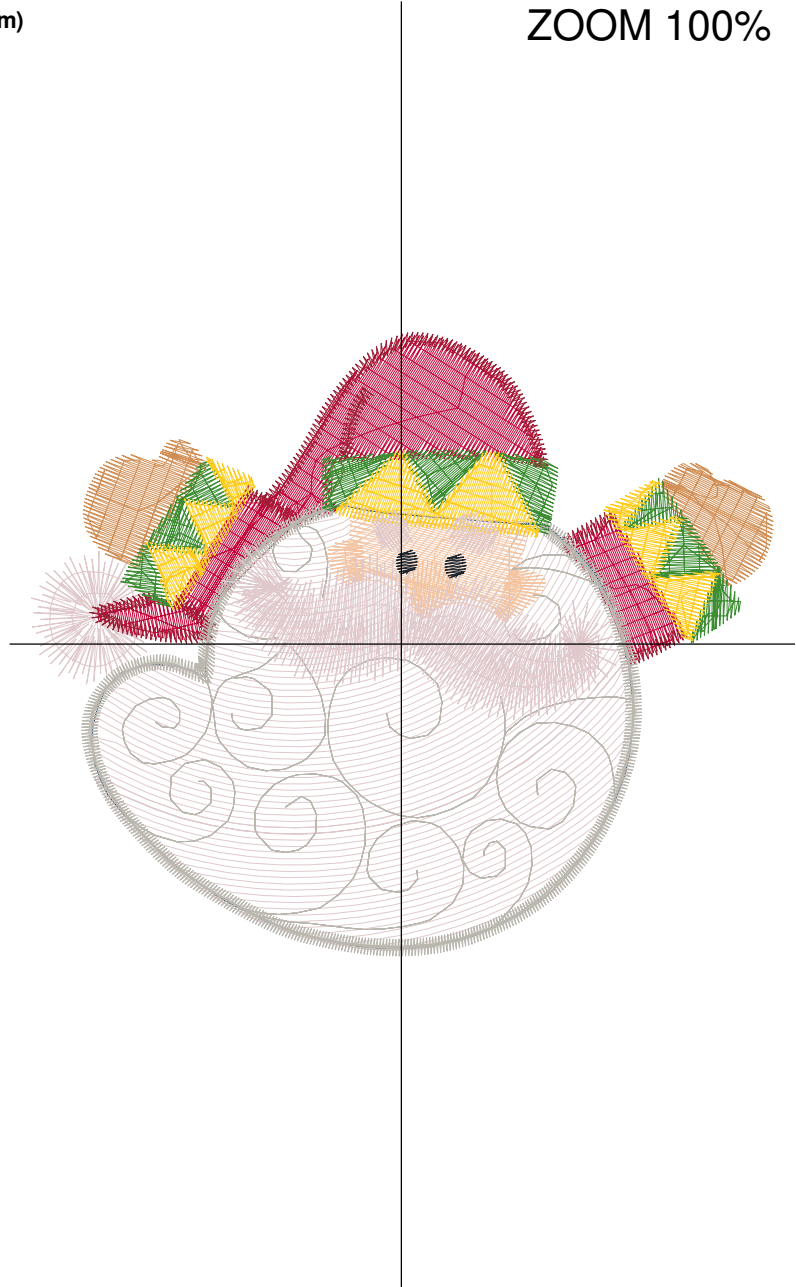

Design Name: atwdd-0074	Customer Name:	Machine Set: Default	
Size=98.10 mm x 82.60 mm	Stitch No.=9635	ChangeColor No.=12	Trim No.=16

Design Note: Hollyhock Red indicates placement line for mylar; Blue is tackdown

No.	Thread	Length(m)
1.	Robison Anton Super Brite Poly.Hi Ho Silver.9082	0.81
2.	Robison Anton Super Brite Poly.Candy Apple Red.5807	3.70
3.	Robison Anton Super Brite Poly.Cranberry.5570	0.79
4.	Robison Anton Super Brite Poly.Terry Tan.9131	1.62
5.	Robison Anton Super Brite Poly.Hollyhock Red.9006	0.22
6.	Robison Anton Super Brite Poly.Blue.5520	0.22
7.	Robison Anton Super Brite Poly.Hi Ho Silver.9082	4.23
8.	Robison Anton Super Brite Poly.Skylight.5782	5.41
9.	Robison Anton Super Brite Poly.Opaline.5773	1.30
10.	Robison Anton Super Brite Poly.Kelly.5540	1.90
11.	Robison Anton Super Brite Poly.Havana Yellow.9127	2.05
12.	Robison Anton Super Brite Poly.Hi Ho Silver.9082	3.79
13.	Robison Anton Super Brite Poly.Black.5596	0.09

## Color Sequence:

Design Name: atwdd-0075	Customer Name:	Machine Set: Default	
Size=62.80 mm x 98.20 mm	Stitch No.=6490	ChangeColor No.=10	Trim No.=12

Design Note: Hollyhock Red indicates placement line for mylar; Blue is tackdown