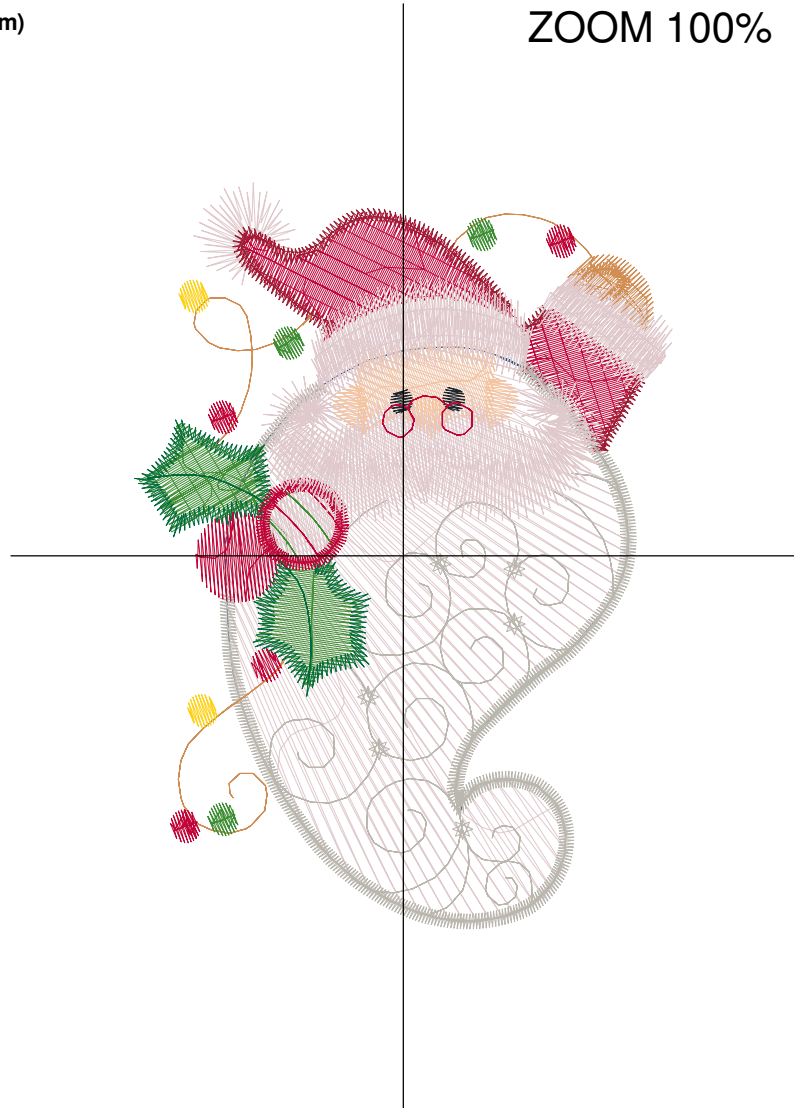

Design Name: atwdd-0078	Customer Name:	Machine Set: Default	
Size=71.20 mm x 98.80 mm	Stitch No.=9257	ChangeColor No.=17	Trim No.=26

Design Note: Hollyhock Red indicates placement line for mylar; Blue is tackdown

No.	Thread	Length(m)
1.	Robison Anton Super Brite Poly.Hollyhock Red.9006	0.24
2.	Robison Anton Super Brite Poly.Blue.5520	0.24
3.	Robison Anton Super Brite Poly.Hi Ho Silver.9082	5.78
4.	Robison Anton Super Brite Poly.Candy Apple Red.5807	2.30
5.	Robison Anton Super Brite Poly.Opaline.5773	1.08
6.	Robison Anton Super Brite Poly.Skylight.5782	4.88
7.	Robison Anton Super Brite Poly.Terry Tan.9131	0.88
8.	Robison Anton Super Brite Poly.Cranberry.5570	0.59
9.	Robison Anton Super Brite Poly.Candy Apple Red.5807	0.80
10.	Robison Anton Super Brite Poly.Kelly.5540	1.74
11.	Robison Anton Super Brite Poly.Dark Green.5508	0.79
12.	Robison Anton Super Brite Poly.Hi Ho Silver.9082	0.41
13.	Robison Anton Super Brite Poly.Kelly.5540	0.11
14.	Robison Anton Super Brite Poly.Candy Apple Red.5807	0.51
15.	Robison Anton Super Brite Poly.Hi Ho Silver.9082	6.32
16.	Robison Anton Super Brite Poly.Black.5596	0.09
17.	Robison Anton Super Brite Poly.Candy Apple Red.5807	0.13
18.	Robison Anton Super Brite Poly.Goldenrod.5542	0.15

ZOOM 100%

Color Sequence:

Th.1(Hollyhock Red.9006)	Th.2(Blue.5520)	Th.3(Hi Ho Silver.9082)	Th.4(Candy Apple Red.5807)	Th.5(Opaline.5773)	Th.6(Skylight.5782)	Th.7(Terry Tan.9131)	Th.8(Cranberry.5570)
Th.9(Candy Apple Red.5807)	Th.10(Kelly.5540)	Th.11(Dark Green.5508)	Th.12(Hi Ho Silver.9082)	Th.13(Kelly.5540)	Th.14(Candy Apple Red.5807)	Th.15(Hi Ho Silver.9082)	Th.16(Black.5596)
Th.17(Candy Apple Red.5807)	Th.18(Goldenrod.5542)