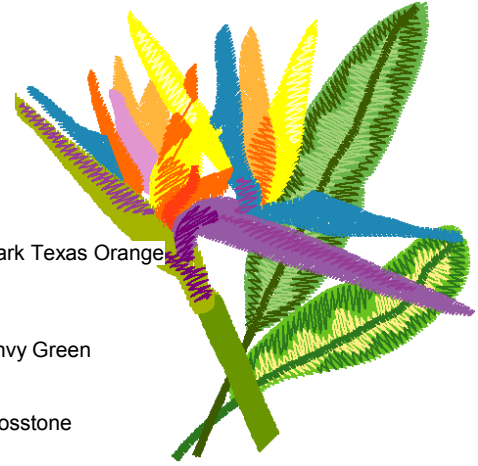

**ATWLM0343.pes**

Y:\Documents\1 ATW designs to digitize\PARADISE FLOWER\NEW P...  
 3 (5/16)" x 3 (3/4)" + 3 Trims  
 11608 stitches : 15 colors

- Leaf Green
- Mint Green
- Moss Green
- Lime Green
- Cream Yellow
- Dark Olive
- Orange
- Yellow
- RA Poly 5769 Dark Texas Orange
- Sky Blue
- Silver
- Magenta
- Royal Purple
- RA Poly 5620 Erin Green
- Fresh Green

**ATWLM0344.pes**

Y:\Documents\1 ATW designs to digitize\PARADISE FLOWER\NEW P...  
 3 (3/4)" x 3 (11/16)" + 4 Trims  
 13725 stitches : 18 colors

- Lime Green
- Cream Yellow
- Moss Green
- Leaf Green
- Mint Green
- Dark Olive
- Orange
- Light Lilac
- Yellow
- Cream Brown
- RA Poly 5769 Dark Texas Orange
- Sky Blue
- Vermillion
- Lilac
- RA Poly 9108 Envy Green
- Magenta
- Royal Purple
- RA Poly 9150 Mosstone