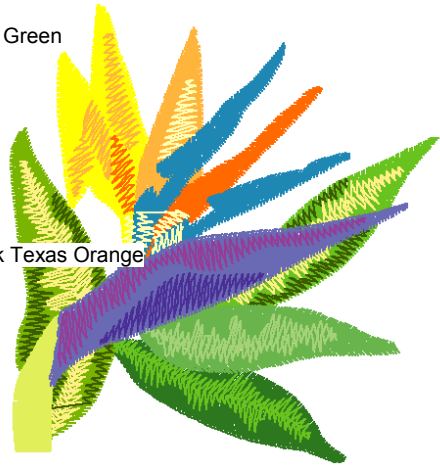

**ATWLM0337.pes**

Y:\Documents\1 ATW designs to digitize\PARADISE FLOWER\NEW P...  
 3 (9/16)" x 3 (3/4)" + 8 Trims  
 13941 stitches : 12 colors

- Leaf Green
- Deep Green
- Sky Blue
- Yellow
- Deep Gold
- Tangerine
- Lime Green
- Moss Green
- Olive Green
- Mint Green
- Fresh Green
- Khaki

**ATWLM0338.pes**

Y:\Documents\1 ATW designs to digitize\PARADISE FLOWER\NEW P...  
 3 (1/8)" x 3 (3/4)" + 3 Trims  
 12040 stitches : 16 colors

- Lime Green
- Lemon Yellow
- Dark Olive
- Leaf Green
- Mint Green
- Moss Green
- Fresh Green
- Sky Blue
- Deep Gold
- Yellow
- Cream Yellow
- RA Poly 5769 Dark Texas Orange
- Pumpkin
- Wisteria Violet
- Magenta
- Violet

**ATWLM0339.pes**

Y:\Documents\1 ATW designs to digitize\PARADISE FLOWER\NEW P...  
 3 (1/2)" x 3 (3/4)" + 7 Trims  
 13683 stitches : 16 colors

- Moss Green
- RA Poly 5620 Erin Green
- Lime Green
- Cream Yellow
- Dark Olive
- Leaf Green
- Mint Green
- Fresh Green
- Yellow
- Orange
- RA Poly 5769 Dark Texas Orange
- Sky Blue
- Cream Brown
- Wisteria Violet
- Magenta
- Purple