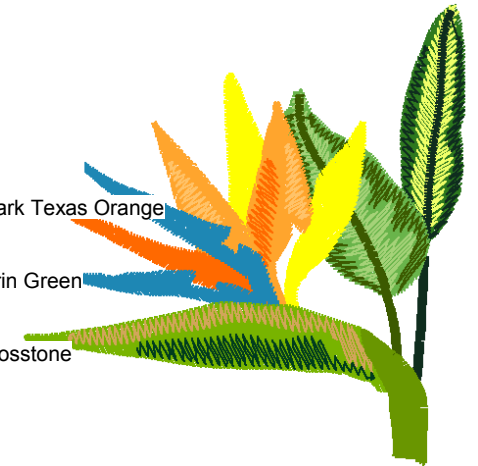

ATWLM0342.pes

Y:\Documents\1 ATW designs to digitize\PARADISE FLOWER\NEW P...
3 (5/8)" x 3 (3/4)" + 1 Trim
11462 stitches : 15 colors

- Moss Green
- Lemon Yellow
- Olive Green
- Leaf Green
- Mint Green
- Dark Olive
- Yellow
- Tangerine
- RA Poly 5769 Dark Texas Orange
- Applique Mat.
- Sky Blue
- RA Poly 5620 Erin Green
- Khaki
- Deep Green
- RA Poly 9150 Mosstone