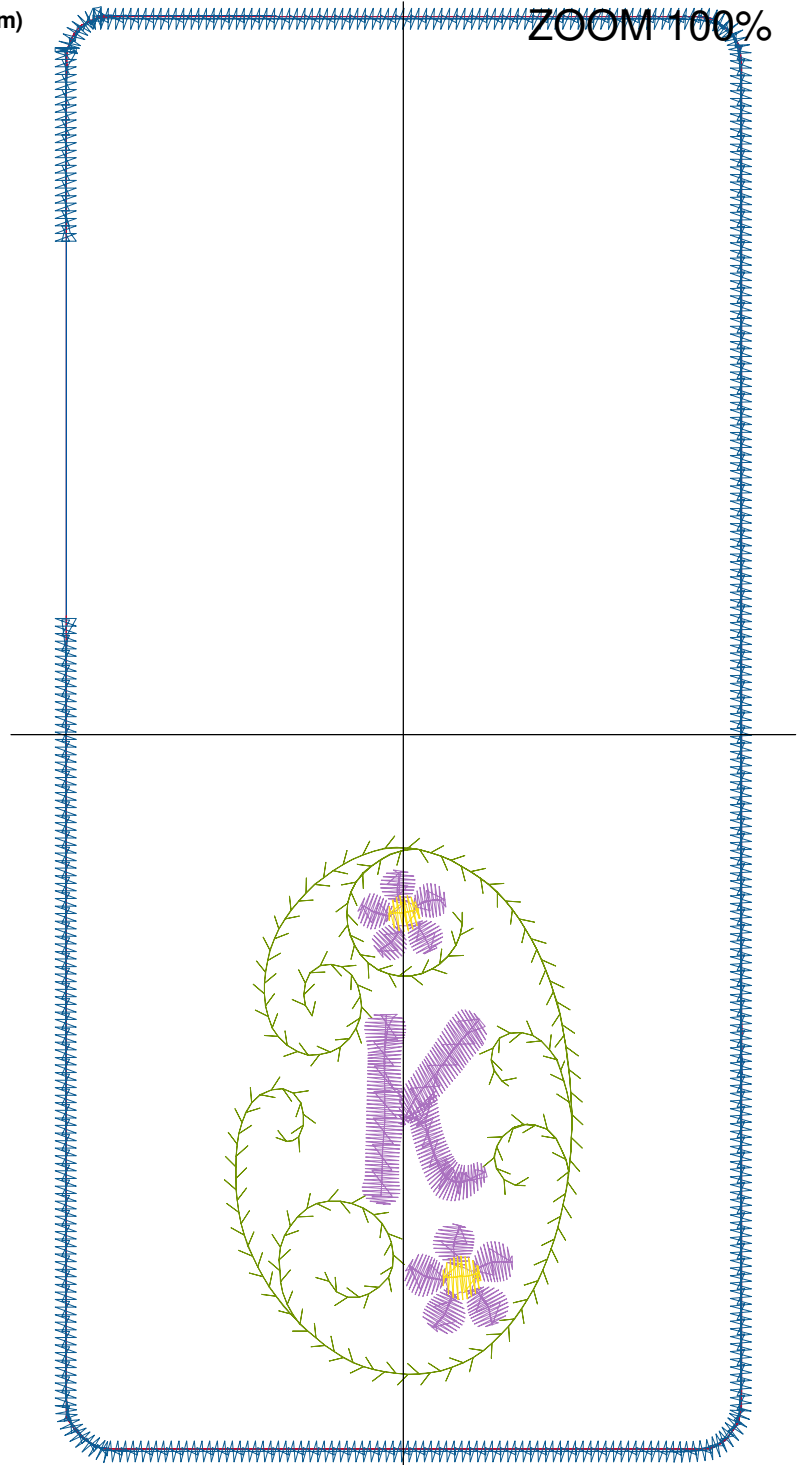

Design Name: atwnls0723-5x7	Customer Name:	Machine Set: Default	
Size=92.20 mm x 192.60 mm	Stitch No.=5095	ChangeColor No.=6	Trim No.=6

No.	Thread	Length(m)
1.	 Robison Anton Super Brite Poly.Jockey Red.5581	1.11
2.	 Robison Anton Super Brite Poly.Baltic Blue.5741	1.33
3.	 Robison Anton Super Brite Poly.Green Dust.5757	1.67
4.	 Robison Anton Super Brite Poly.Cindy Purple.9088	2.70
5.	 Robison Anton Super Brite Poly.Black Eyed Susie.5861	0.19
6.	 Robison Anton Super Brite Poly.Jockey Red.5581	0.80
7.	 Robison Anton Super Brite Poly.Blue.5520	4.74

Color Sequence:

Design Name: atwnls0733-5x7	Customer Name:	Machine Set: Default	
Size=92.20 mm x 192.60 mm	Stitch No.=5033	ChangeColor No.=6	Trim No.=7

Design Note:

No.	Thread	Length(m)
1.	 Robison Anton Super Brite Poly.Jockey Red.5581	1.11
2.	 Robison Anton Super Brite Poly.Baltic Blue.5741	1.33
3.	 Robison Anton Super Brite Poly.Green Dust.5757	1.67
4.	 Robison Anton Super Brite Poly.Cindy Purple.9088	2.50
5.	 Robison Anton Super Brite Poly.Black Eyed Susie.5861	0.19
6.	 Robison Anton Super Brite Poly.Jockey Red.5581	0.79
7.	 Robison Anton Super Brite Poly.Blue.5520	4.74

Color Sequence:

Design Name: atwnls0734-5x7	Customer Name:	Machine Set: Default	
Size=92.20 mm x 192.60 mm	Stitch No.=4865	ChangeColor No.=6	Trim No.=5

Design Note:

No.	Thread	Length(m)
1.	 Robison Anton Super Brite Poly.Jockey Red.5581	0.56
2.	 Robison Anton Super Brite Poly.Baltic Blue.5741	1.34
3.	 Robison Anton Super Brite Poly.Green Dust.5757	1.67
4.	 Robison Anton Super Brite Poly.Cindy Purple.9088	2.46
5.	 Robison Anton Super Brite Poly.Black Eyed Susie.5861	0.19
6.	 Robison Anton Super Brite Poly.Jockey Red.5581	0.80
7.	 Robison Anton Super Brite Poly.Blue.5520	4.74