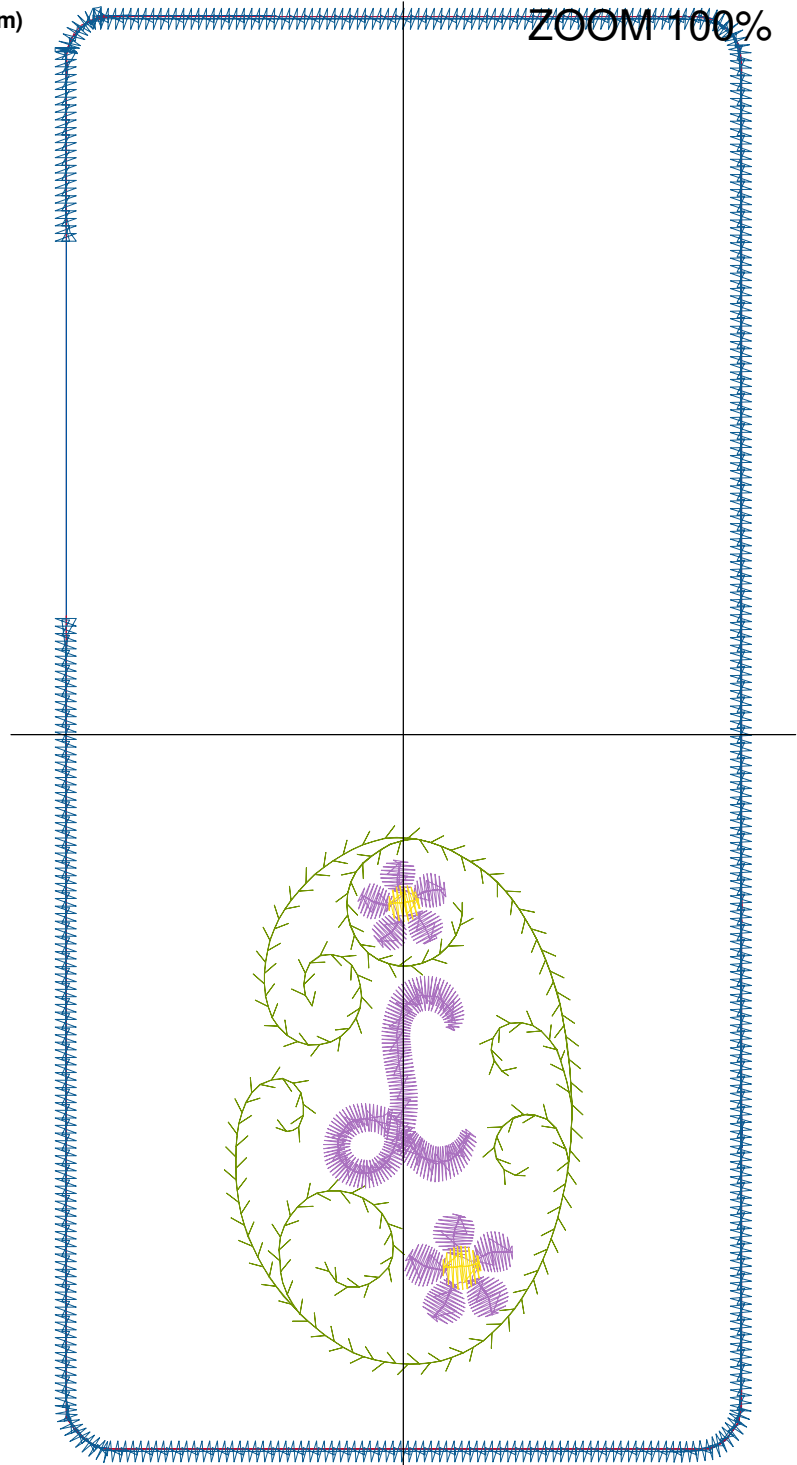

Design Name: atwnls0723-5x7	Customer Name:	Machine Set: Default	
Size=92.20 mm x 192.60 mm	Stitch No.=5095	ChangeColor No.=6	Trim No.=6

No.	Thread	Length(m)
1.	 Robison Anton Super Brite Poly.Jockey Red.5581	1.11
2.	 Robison Anton Super Brite Poly.Baltic Blue.5741	1.33
3.	 Robison Anton Super Brite Poly.Green Dust.5757	1.67
4.	 Robison Anton Super Brite Poly.Cindy Purple.9088	2.70
5.	 Robison Anton Super Brite Poly.Black Eyed Susie.5861	0.19
6.	 Robison Anton Super Brite Poly.Jockey Red.5581	0.80
7.	 Robison Anton Super Brite Poly.Blue.5520	4.74

Color Sequence:

Design Name: atwnls0734-5x7	Customer Name:	Machine Set: Default	
Size=92.20 mm x 192.60 mm	Stitch No.=4865	ChangeColor No.=6	Trim No.=5

Design Note:

No.	Thread	Length(m)
1.	 Robison Anton Super Brite Poly.Jockey Red.5581	0.56
2.	 Robison Anton Super Brite Poly.Baltic Blue.5741	1.34
3.	 Robison Anton Super Brite Poly.Green Dust.5757	1.67
4.	 Robison Anton Super Brite Poly.Cindy Purple.9088	2.46
5.	 Robison Anton Super Brite Poly.Black Eyed Susie.5861	0.19
6.	 Robison Anton Super Brite Poly.Jockey Red.5581	0.80
7.	 Robison Anton Super Brite Poly.Blue.5520	4.74

Color Sequence:

Design Name: atwnls0735-5x7	Customer Name:	Machine Set: Default	
Size=92.20 mm x 192.60 mm	Stitch No.=4999	ChangeColor No.=6	Trim No.=6

Design Note:

No.	Thread	Length(m)
1.	 Robison Anton Super Brite Poly.Jockey Red.5581	0.56
2.	 Robison Anton Super Brite Poly.Baltic Blue.5741	1.34
3.	 Robison Anton Super Brite Poly.Green Dust.5757	1.67
4.	 Robison Anton Super Brite Poly.Cindy Purple.9088	3.05
5.	 Robison Anton Super Brite Poly.Black Eyed Susie.5861	0.19
6.	 Robison Anton Super Brite Poly.Jockey Red.5581	0.80
7.	 Robison Anton Super Brite Poly.Blue.5520	4.74