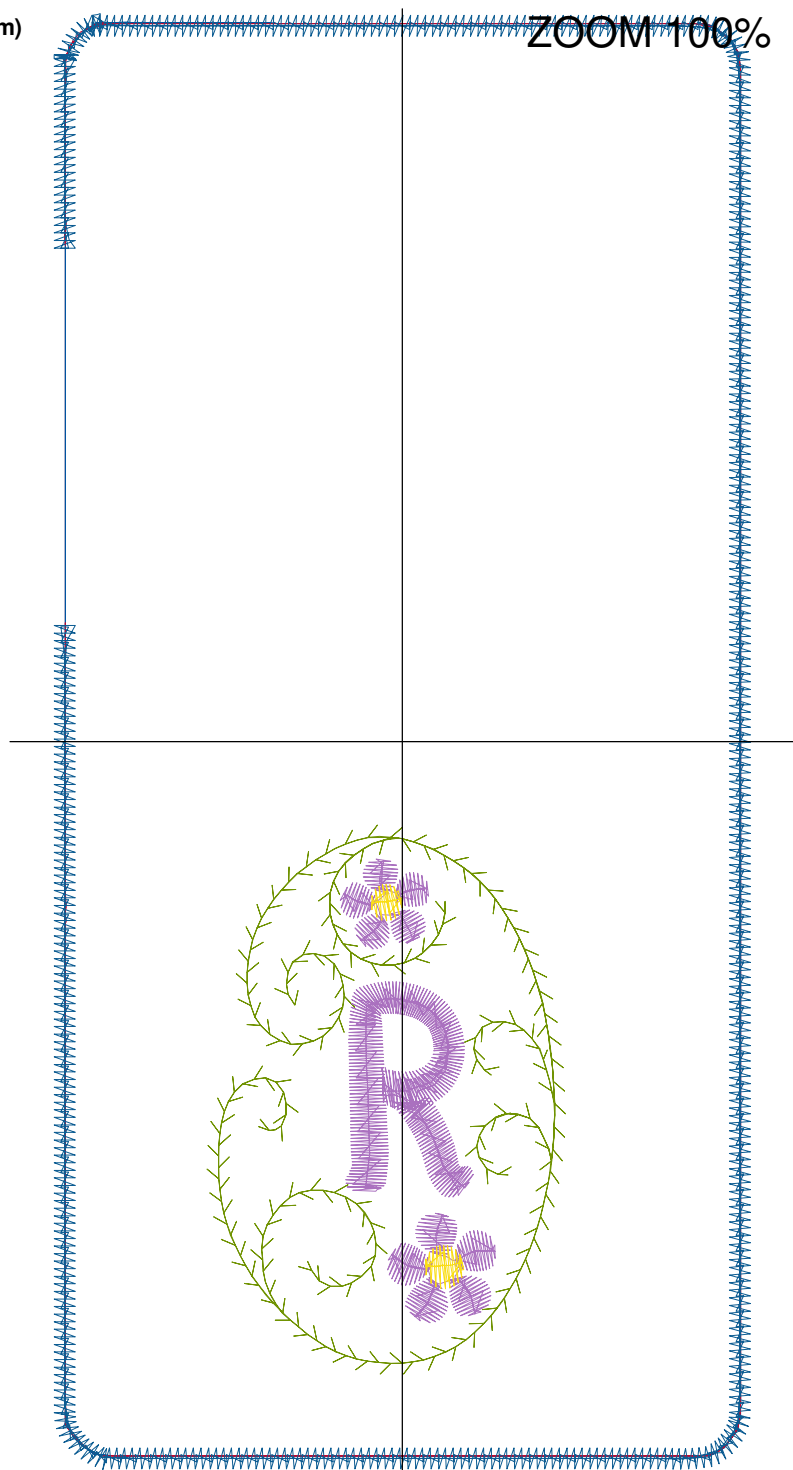

Design Name: atwnls0723-5x7	Customer Name:	Machine Set: Default	
Size=92.20 mm x 192.60 mm	Stitch No.=5095	ChangeColor No.=6	Trim No.=6

No.	Thread	Length(m)
1.	 Robison Anton Super Brite Poly.Jockey Red.5581	1.11
2.	 Robison Anton Super Brite Poly.Baltic Blue.5741	1.33
3.	 Robison Anton Super Brite Poly.Green Dust.5757	1.67
4.	 Robison Anton Super Brite Poly.Cindy Purple.9088	2.70
5.	 Robison Anton Super Brite Poly.Black Eyed Susie.5861	0.19
6.	 Robison Anton Super Brite Poly.Jockey Red.5581	0.80
7.	 Robison Anton Super Brite Poly.Blue.5520	4.74

Color Sequence:

Design Name: atwnls0739-5x7	Customer Name:	Machine Set: Default	
Size=92.20 mm x 192.60 mm	Stitch No.=5019	ChangeColor No.=6	Trim No.=7

Design Note:

No.	Thread	Length(m)
1.	 Robison Anton Super Brite Poly.Jockey Red.5581	0.56
2.	 Robison Anton Super Brite Poly.Baltic Blue.5741	1.33
3.	 Robison Anton Super Brite Poly.Green Dust.5757	1.67
4.	 Robison Anton Super Brite Poly.Cindy Purple.9088	2.80
5.	 Robison Anton Super Brite Poly.Black Eyed Susie.5861	0.19
6.	 Robison Anton Super Brite Poly.Jockey Red.5581	0.79
7.	 Robison Anton Super Brite Poly.Blue.5520	4.74

Color Sequence:

Design Name: atwnls0740-5x7	Customer Name:	Machine Set: Default	
Size=92.20 mm x 192.60 mm	Stitch No.=5181	ChangeColor No.=6	Trim No.=5

Design Note:

No.	Thread	Length(m)
1.	 Robison Anton Super Brite Poly.Jockey Red.5581	0.99
2.	 Robison Anton Super Brite Poly.Baltic Blue.5741	1.33
3.	 Robison Anton Super Brite Poly.Green Dust.5757	1.67
4.	 Robison Anton Super Brite Poly.Cindy Purple.9088	2.87
5.	 Robison Anton Super Brite Poly.Black Eyed Susie.5861	0.19
6.	 Robison Anton Super Brite Poly.Jockey Red.5581	1.03
7.	 Robison Anton Super Brite Poly.Blue.5520	4.74