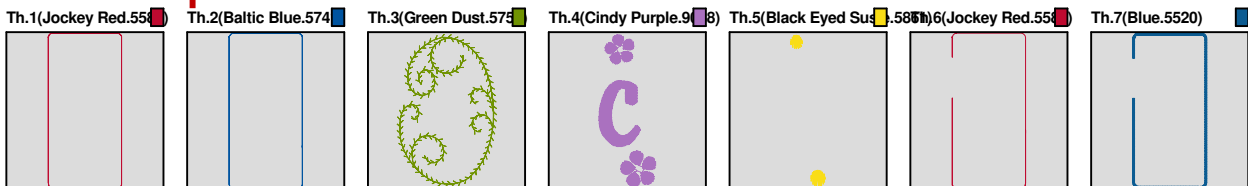

ZOOM 100%

Color Sequence:

Design Name: atwnls0724-5x7	Customer Name:	Machine Set: Default	
Size=92.20 mm x 192.60 mm	Stitch No.=5167	ChangeColor No.=6	Trim No.=6

Design Note:

No.	Thread	Length(m)
1.	 Robison Anton Super Brite Poly.Jockey Red.5581	1.11
2.	 Robison Anton Super Brite Poly.Baltic Blue.5741	1.33
3.	 Robison Anton Super Brite Poly.Green Dust.5757	1.67
4.	 Robison Anton Super Brite Poly.Cindy Purple.9088	2.91
5.	 Robison Anton Super Brite Poly.Black Eyed Susie.5861	0.19
6.	 Robison Anton Super Brite Poly.Jockey Red.5581	0.80
7.	 Robison Anton Super Brite Poly.Blue.5520	4.74

Color Sequence:

Design Name: atwnls0725-5x7	Customer Name:	Machine Set: Default	
Size=92.20 mm x 192.60 mm	Stitch No.=4983	ChangeColor No.=6	Trim No.=6

Design Note:

No.	Thread	Length(m)
1.	 Robison Anton Super Brite Poly.Jockey Red.5581	1.11
2.	 Robison Anton Super Brite Poly.Baltic Blue.5741	1.33
3.	 Robison Anton Super Brite Poly.Green Dust.5757	1.67
4.	 Robison Anton Super Brite Poly.Cindy Purple.9088	2.35
5.	 Robison Anton Super Brite Poly.Black Eyed Susie.5861	0.19
6.	 Robison Anton Super Brite Poly.Jockey Red.5581	0.80
7.	 Robison Anton Super Brite Poly.Blue.5520	4.74

Color Sequence:

Design Name: atwnls0726-5x7	Customer Name:	Machine Set: Default	
Size=92.20 mm x 192.60 mm	Stitch No.=5034	ChangeColor No.=6	Trim No.=7

Design Note:

No.	Thread	Length(m)
1.	 Robison Anton Super Brite Poly.Jockey Red.5581	1.11
2.	 Robison Anton Super Brite Poly.Baltic Blue.5741	1.33
3.	 Robison Anton Super Brite Poly.Green Dust.5757	1.67
4.	 Robison Anton Super Brite Poly.Cindy Purple.9088	2.55
5.	 Robison Anton Super Brite Poly.Black Eyed Susie.5861	0.19
6.	 Robison Anton Super Brite Poly.Jockey Red.5581	0.79
7.	 Robison Anton Super Brite Poly.Blue.5520	4.74