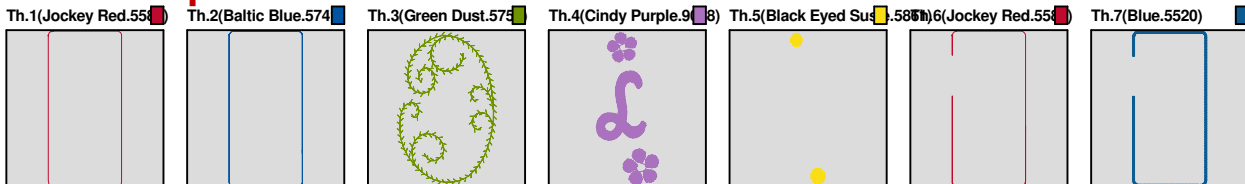

Color Sequence:

Design Name: atwnls0733-5x7	Customer Name:	Machine Set: Default	
Size=92.20 mm x 192.60 mm	Stitch No.=5033	ChangeColor No.=6	Trim No.=7

Design Note:

No.	Thread	Length(m)
1.	 Robison Anton Super Brite Poly.Jockey Red.5581	1.11
2.	 Robison Anton Super Brite Poly.Baltic Blue.5741	1.33
3.	 Robison Anton Super Brite Poly.Green Dust.5757	1.67
4.	 Robison Anton Super Brite Poly.Cindy Purple.9088	2.50
5.	 Robison Anton Super Brite Poly.Black Eyed Susie.5861	0.19
6.	 Robison Anton Super Brite Poly.Jockey Red.5581	0.79
7.	 Robison Anton Super Brite Poly.Blue.5520	4.74

Color Sequence:

Design Name: atwnls0734-5x7	Customer Name:	Machine Set: Default	
Size=92.20 mm x 192.60 mm	Stitch No.=4865	ChangeColor No.=6	Trim No.=5

Design Note:

No.	Thread	Length(m)
1.	 Robison Anton Super Brite Poly.Jockey Red.5581	0.56
2.	 Robison Anton Super Brite Poly.Baltic Blue.5741	1.34
3.	 Robison Anton Super Brite Poly.Green Dust.5757	1.67
4.	 Robison Anton Super Brite Poly.Cindy Purple.9088	2.46
5.	 Robison Anton Super Brite Poly.Black Eyed Susie.5861	0.19
6.	 Robison Anton Super Brite Poly.Jockey Red.5581	0.80
7.	 Robison Anton Super Brite Poly.Blue.5520	4.74

Color Sequence:

Design Name: atwnls0735-5x7	Customer Name:	Machine Set: Default	
Size=92.20 mm x 192.60 mm	Stitch No.=4999	ChangeColor No.=6	Trim No.=6

Design Note:

No.	Thread	Length(m)
1.	 Robison Anton Super Brite Poly.Jockey Red.5581	0.56
2.	 Robison Anton Super Brite Poly.Baltic Blue.5741	1.34
3.	 Robison Anton Super Brite Poly.Green Dust.5757	1.67
4.	 Robison Anton Super Brite Poly.Cindy Purple.9088	3.05
5.	 Robison Anton Super Brite Poly.Black Eyed Susie.5861	0.19
6.	 Robison Anton Super Brite Poly.Jockey Red.5581	0.80
7.	 Robison Anton Super Brite Poly.Blue.5520	4.74