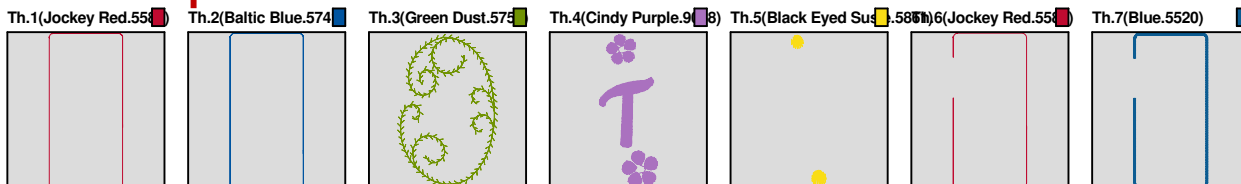

Color Sequence:

Design Name: atwnls0742-5x7	Customer Name:	Machine Set: Default	
Size=92.20 mm x 192.60 mm	Stitch No.=4812	ChangeColor No.=6	Trim No.=6

Design Note:

No.	Thread	Length(m)
1.	 Robison Anton Super Brite Poly.Jockey Red.5581	0.76
2.	 Robison Anton Super Brite Poly.Baltic Blue.5741	1.34
3.	 Robison Anton Super Brite Poly.Green Dust.5757	1.67
4.	 Robison Anton Super Brite Poly.Cindy Purple.9088	2.10
5.	 Robison Anton Super Brite Poly.Black Eyed Susie.5861	0.19
6.	 Robison Anton Super Brite Poly.Jockey Red.5581	0.80
7.	 Robison Anton Super Brite Poly.Blue.5520	4.74

Color Sequence:

Design Name: atwnls0743-5x7	Customer Name:	Machine Set: Default	
Size=92.20 mm x 192.60 mm	Stitch No.=5110	ChangeColor No.=6	Trim No.=4

Design Note:

No.	Thread	Length(m)
1.	 Robison Anton Super Brite Poly.Green Dust.5757	1.67
2.	 Robison Anton Super Brite Poly.Cindy Purple.9088	2.73
3.	 Robison Anton Super Brite Poly.Black Eyed Susie.5861	0.19
4.	 Robison Anton Super Brite Poly.Jockey Red.5581	0.76
5.	 Robison Anton Super Brite Poly.Baltic Blue.5741	1.63
6.	 Robison Anton Super Brite Poly.Jockey Red.5581	1.03
7.	 Robison Anton Super Brite Poly.Blue.5520	4.74