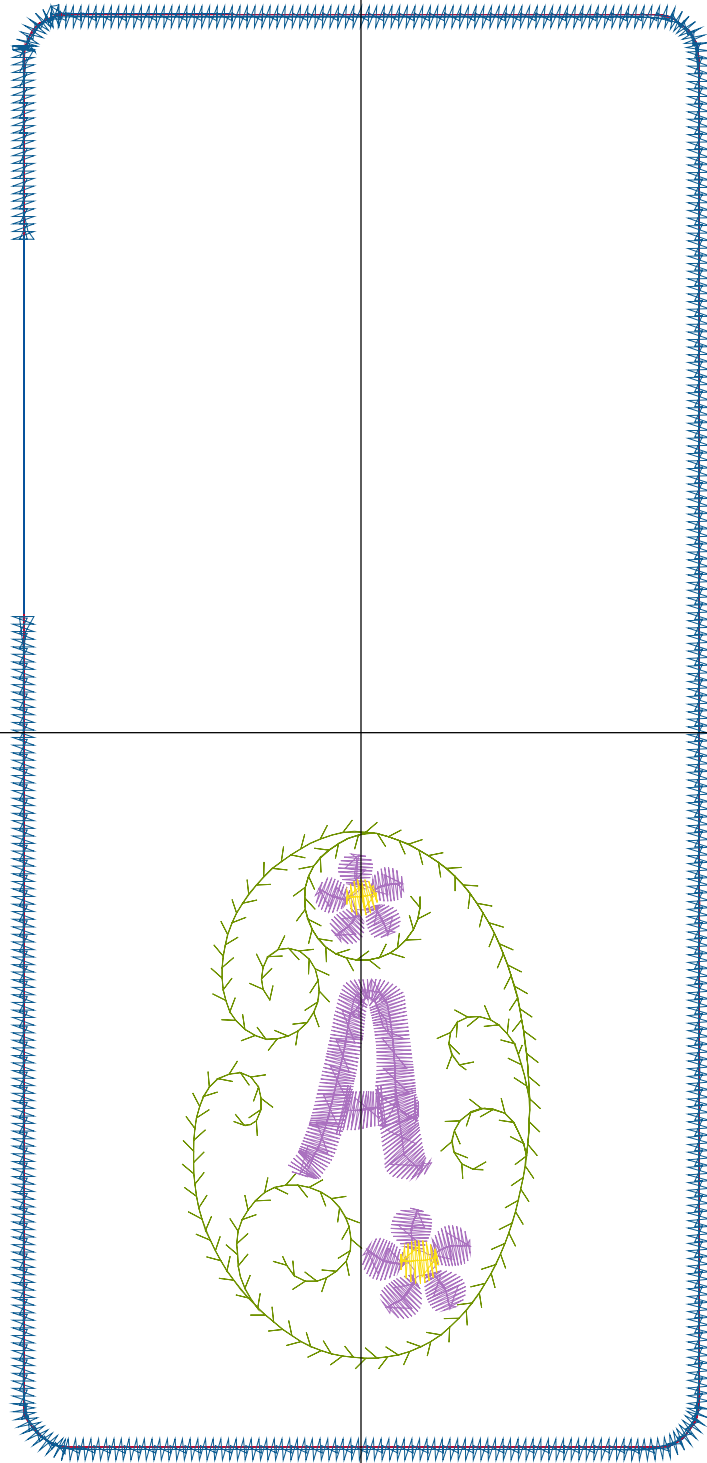

Design Name: atwnls0723-5x7	Customer Name:	Machine Set: Default	
Size=92.20 mm x 192.60 mm	Stitch No.=5095	ChangeColor No.=6	Trim No.=6

No.	Thread	Length(m)
1.	 Robison Anton Super Brite Poly.Jockey Red.5581	1.11
2.	 Robison Anton Super Brite Poly.Baltic Blue.5741	1.33
3.	 Robison Anton Super Brite Poly.Green Dust.5757	1.67
4.	 Robison Anton Super Brite Poly.Cindy Purple.9088	2.70
5.	 Robison Anton Super Brite Poly.Black Eyed Susie.5861	0.19
6.	 Robison Anton Super Brite Poly.Jockey Red.5581	0.80
7.	 Robison Anton Super Brite Poly.Blue.5520	4.74

ZOOM 100%

Color Sequence:

Design Name: atwnls0724-5x7	Customer Name:	Machine Set: Default	
Size=92.20 mm x 192.60 mm	Stitch No.=5167	ChangeColor No.=6	Trim No.=6

Design Note:

No.	Thread	Length(m)
1.	 Robison Anton Super Brite Poly.Jockey Red.5581	1.11
2.	 Robison Anton Super Brite Poly.Baltic Blue.5741	1.33
3.	 Robison Anton Super Brite Poly.Green Dust.5757	1.67
4.	 Robison Anton Super Brite Poly.Cindy Purple.9088	2.91
5.	 Robison Anton Super Brite Poly.Black Eyed Susie.5861	0.19
6.	 Robison Anton Super Brite Poly.Jockey Red.5581	0.80
7.	 Robison Anton Super Brite Poly.Blue.5520	4.74

Color Sequence:

Design Name: atwnls0725-5x7	Customer Name:	Machine Set: Default	
Size=92.20 mm x 192.60 mm	Stitch No.=4983	ChangeColor No.=6	Trim No.=6

Design Note:

No.	Thread	Length(m)
1.	 Robison Anton Super Brite Poly.Jockey Red.5581	1.11
2.	 Robison Anton Super Brite Poly.Baltic Blue.5741	1.33
3.	 Robison Anton Super Brite Poly.Green Dust.5757	1.67
4.	 Robison Anton Super Brite Poly.Cindy Purple.9088	2.35
5.	 Robison Anton Super Brite Poly.Black Eyed Susie.5861	0.19
6.	 Robison Anton Super Brite Poly.Jockey Red.5581	0.80
7.	 Robison Anton Super Brite Poly.Blue.5520	4.74