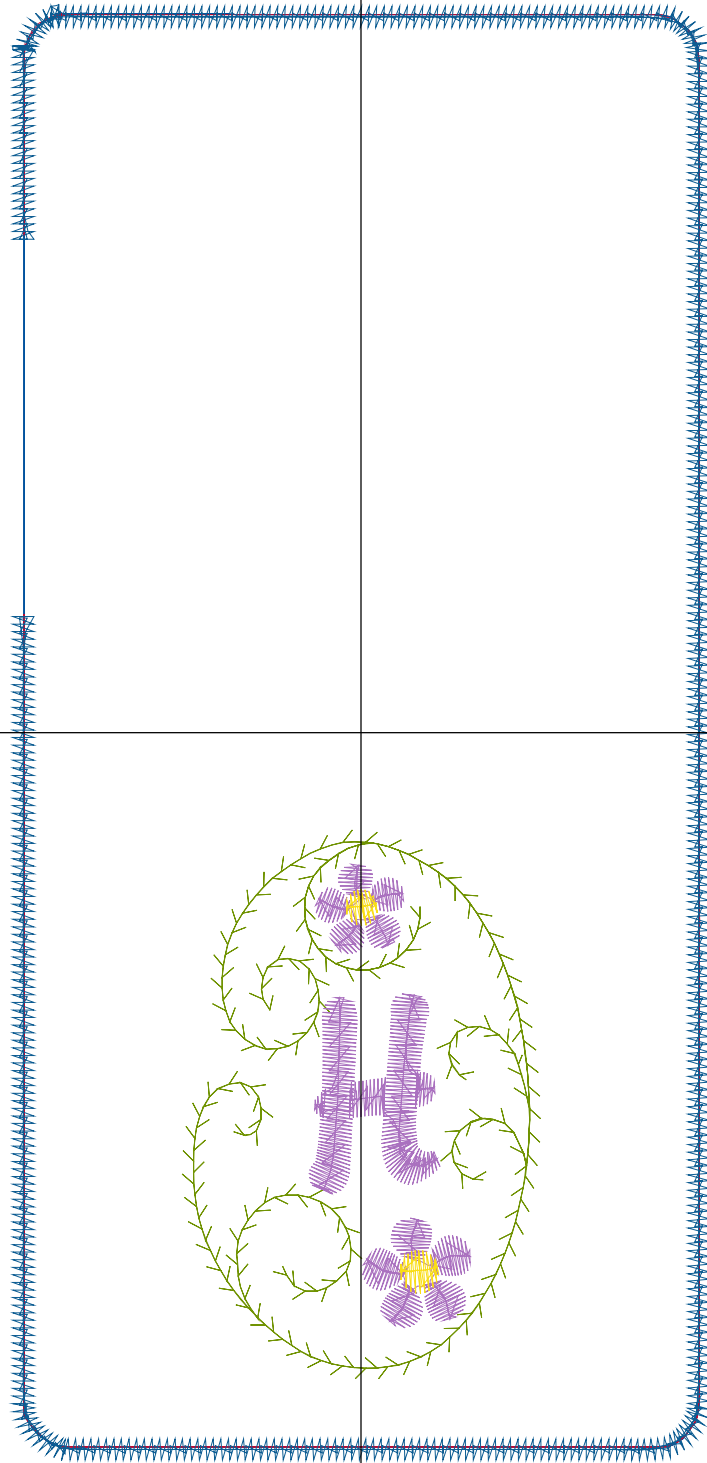

Color Sequence:

Design Name: atwnls0729-5x7	Customer Name:	Machine Set: Default	
Size=92.20 mm x 192.60 mm	Stitch No.=5046	ChangeColor No.=6	Trim No.=6

No.	Thread	Length(m)
1.	 Robison Anton Super Brite Poly.Jockey Red.5581	1.11
2.	 Robison Anton Super Brite Poly.Baltic Blue.5741	1.33
3.	 Robison Anton Super Brite Poly.Green Dust.5757	1.67
4.	 Robison Anton Super Brite Poly.Cindy Purple.9088	2.57
5.	 Robison Anton Super Brite Poly.Black Eyed Susie.5861	0.19
6.	 Robison Anton Super Brite Poly.Jockey Red.5581	0.80
7.	 Robison Anton Super Brite Poly.Blue.5520	4.74

ZOOM 100%

Color Sequence:

Design Name: atwnls0730-5x7	Customer Name:	Machine Set: Default	
Size=92.20 mm x 192.60 mm	Stitch No.=4852	ChangeColor No.=6	Trim No.=5

No.	Thread	Length(m)
1.	 Robison Anton Super Brite Poly.Jockey Red.5581	0.56
2.	 Robison Anton Super Brite Poly.Baltic Blue.5741	1.34
3.	 Robison Anton Super Brite Poly.Green Dust.5757	1.67
4.	 Robison Anton Super Brite Poly.Cindy Purple.9088	2.56
5.	 Robison Anton Super Brite Poly.Black Eyed Susie.5861	0.19
6.	 Robison Anton Super Brite Poly.Jockey Red.5581	0.80
7.	 Robison Anton Super Brite Poly.Blue.5520	4.74

Color Sequence:

Design Name: atwnls0731-5x7	Customer Name:	Machine Set: Default	
Size=92.20 mm x 192.60 mm	Stitch No.=4944	ChangeColor No.=6	Trim No.=6

No.	Thread	Length(m)
1.	 Robison Anton Super Brite Poly.Jockey Red.5581	1.11
2.	 Robison Anton Super Brite Poly.Baltic Blue.5741	1.33
3.	 Robison Anton Super Brite Poly.Green Dust.5757	1.67
4.	 Robison Anton Super Brite Poly.Cindy Purple.9088	2.10
5.	 Robison Anton Super Brite Poly.Black Eyed Susie.5861	0.19
6.	 Robison Anton Super Brite Poly.Jockey Red.5581	0.80
7.	 Robison Anton Super Brite Poly.Blue.5520	4.74