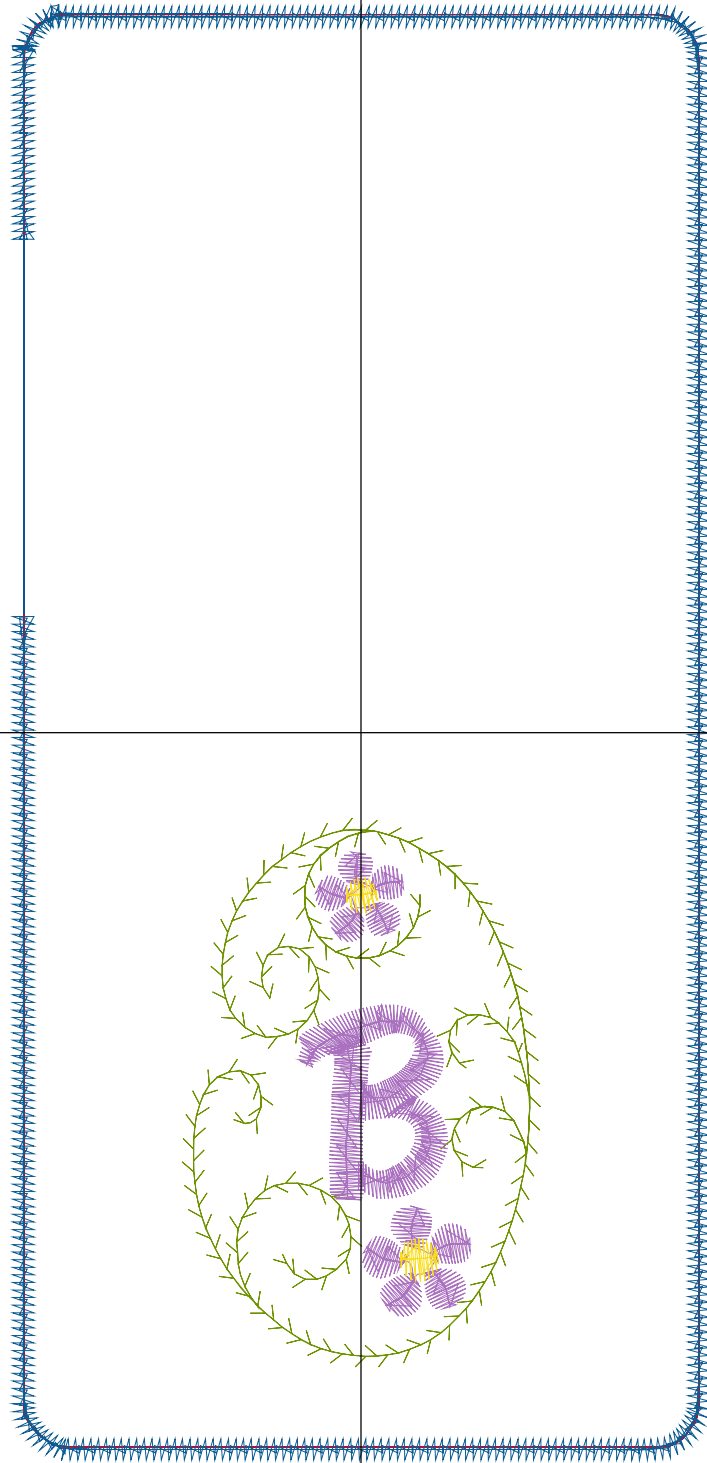

Design Name: atwnls0723-5x7	Customer Name:	Machine Set: Default	
Size=92.20 mm x 192.60 mm	Stitch No.=5095	ChangeColor No.=6	Trim No.=6

No.	Thread	Length(m)
1.	 Robison Anton Super Brite Poly.Jockey Red.5581	1.11
2.	 Robison Anton Super Brite Poly.Baltic Blue.5741	1.33
3.	 Robison Anton Super Brite Poly.Green Dust.5757	1.67
4.	 Robison Anton Super Brite Poly.Cindy Purple.9088	2.70
5.	 Robison Anton Super Brite Poly.Black Eyed Susie.5861	0.19
6.	 Robison Anton Super Brite Poly.Jockey Red.5581	0.80
7.	 Robison Anton Super Brite Poly.Blue.5520	4.74

ZOOM 100%

Color Sequence:

Design Name: atwnls0724-5x7	Customer Name:	Machine Set: Default	
Size=92.20 mm x 192.60 mm	Stitch No.=5167	ChangeColor No.=6	Trim No.=6

Design Note:

No.	Thread	Length(m)
1.	 Robison Anton Super Brite Poly.Jockey Red.5581	1.11
2.	 Robison Anton Super Brite Poly.Baltic Blue.5741	1.33
3.	 Robison Anton Super Brite Poly.Green Dust.5757	1.67
4.	 Robison Anton Super Brite Poly.Cindy Purple.9088	2.91
5.	 Robison Anton Super Brite Poly.Black Eyed Susie.5861	0.19
6.	 Robison Anton Super Brite Poly.Jockey Red.5581	0.80
7.	 Robison Anton Super Brite Poly.Blue.5520	4.74

Color Sequence:

Design Name: atwnls0725-5x7	Customer Name:	Machine Set: Default	
Size=92.20 mm x 192.60 mm	Stitch No.=4983	ChangeColor No.=6	Trim No.=6

Design Note:

No.	Thread	Length(m)
1.	 Robison Anton Super Brite Poly.Jockey Red.5581	1.11
2.	 Robison Anton Super Brite Poly.Baltic Blue.5741	1.33
3.	 Robison Anton Super Brite Poly.Green Dust.5757	1.67
4.	 Robison Anton Super Brite Poly.Cindy Purple.9088	2.35
5.	 Robison Anton Super Brite Poly.Black Eyed Susie.5861	0.19
6.	 Robison Anton Super Brite Poly.Jockey Red.5581	0.80
7.	 Robison Anton Super Brite Poly.Blue.5520	4.74