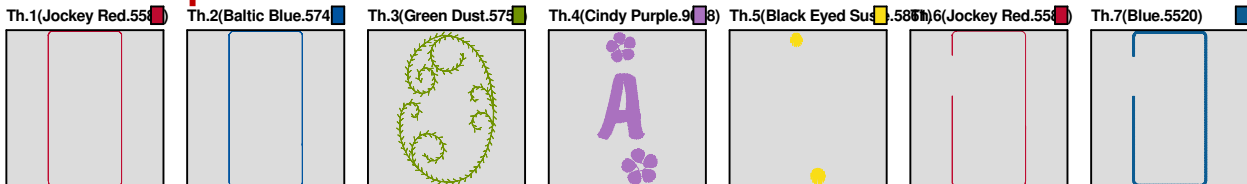

Design Name: atwnls0723-5x7	Customer Name:	Machine Set: Default	
Size=92.20 mm x 192.60 mm	Stitch No.=5095	ChangeColor No.=6	Trim No.=6

No.	Thread	Length(m)
1.	 Robison Anton Super Brite Poly.Jockey Red.5581	1.11
2.	 Robison Anton Super Brite Poly.Baltic Blue.5741	1.33
3.	 Robison Anton Super Brite Poly.Green Dust.5757	1.67
4.	 Robison Anton Super Brite Poly.Cindy Purple.9088	2.70
5.	 Robison Anton Super Brite Poly.Black Eyed Susie.5861	0.19
6.	 Robison Anton Super Brite Poly.Jockey Red.5581	0.80
7.	 Robison Anton Super Brite Poly.Blue.5520	4.74

ZOOM 100%

Color Sequence:

Design Name: atwnls0724-5x7	Customer Name:	Machine Set: Default	
Size=92.20 mm x 192.60 mm	Stitch No.=5167	ChangeColor No.=6	Trim No.=6

Design Note:

No.	Thread	Length(m)
1.	 Robison Anton Super Brite Poly.Jockey Red.5581	1.11
2.	 Robison Anton Super Brite Poly.Baltic Blue.5741	1.33
3.	 Robison Anton Super Brite Poly.Green Dust.5757	1.67
4.	 Robison Anton Super Brite Poly.Cindy Purple.9088	2.91
5.	 Robison Anton Super Brite Poly.Black Eyed Susie.5861	0.19
6.	 Robison Anton Super Brite Poly.Jockey Red.5581	0.80
7.	 Robison Anton Super Brite Poly.Blue.5520	4.74