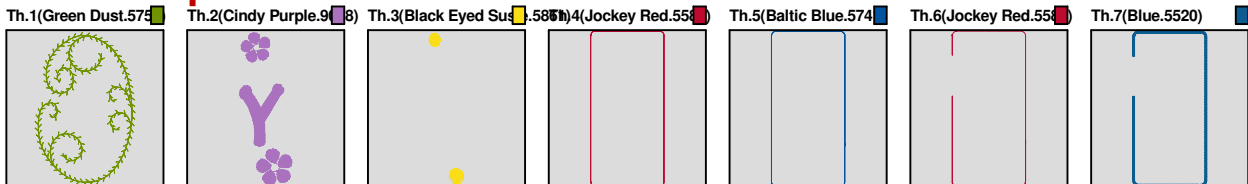

Color Sequence:

Design Name: atwnls0746-5x7	Customer Name:	Machine Set: Default	
Size=92.20 mm x 192.60 mm	Stitch No.=4999	ChangeColor No.=6	Trim No.=6

Design Note:

No.	Thread	Length(m)
1.	 Robison Anton Super Brite Poly.Jockey Red.5581	1.11
2.	 Robison Anton Super Brite Poly.Baltic Blue.5741	1.33
3.	 Robison Anton Super Brite Poly.Green Dust.5757	1.67
4.	 Robison Anton Super Brite Poly.Cindy Purple.9088	2.28
5.	 Robison Anton Super Brite Poly.Black Eyed Susie.5861	0.19
6.	 Robison Anton Super Brite Poly.Jockey Red.5581	0.80
7.	 Robison Anton Super Brite Poly.Blue.5520	4.74

Color Sequence:

Design Name: atwnls0747-5x7	Customer Name:	Machine Set: Default	
Size=92.20 mm x 192.60 mm	Stitch No.=4907	ChangeColor No.=6	Trim No.=7

Design Note:

No.	Thread	Length(m)
1.	 Robison Anton Super Brite Poly.Green Dust.5757	1.67
2.	 Robison Anton Super Brite Poly.Cindy Purple.9088	2.01
3.	 Robison Anton Super Brite Poly.Black Eyed Susie.5861	0.19
4.	 Robison Anton Super Brite Poly.Jockey Red.5581	1.11
5.	 Robison Anton Super Brite Poly.Baltic Blue.5741	1.33
6.	 Robison Anton Super Brite Poly.Jockey Red.5581	0.79
7.	 Robison Anton Super Brite Poly.Blue.5520	4.74

Color Sequence:

Design Name: atwnls0748-5x7	Customer Name:	Machine Set: Default	
Size=92.20 mm x 192.60 mm	Stitch No.=4681	ChangeColor No.=6	Trim No.=6

No.	Thread	Length(m)
1.	 Robison Anton Super Brite Poly.Jockey Red.5581	0.56
2.	 Robison Anton Super Brite Poly.Baltic Blue.5741	1.33
3.	 Robison Anton Super Brite Poly.Green Dust.5757	1.67
4.	 Robison Anton Super Brite Poly.Cindy Purple.9088	2.12
5.	 Robison Anton Super Brite Poly.Black Eyed Susie.5861	0.19
6.	 Robison Anton Super Brite Poly.Jockey Red.5581	0.79
7.	 Robison Anton Super Brite Poly.Blue.5520	4.74