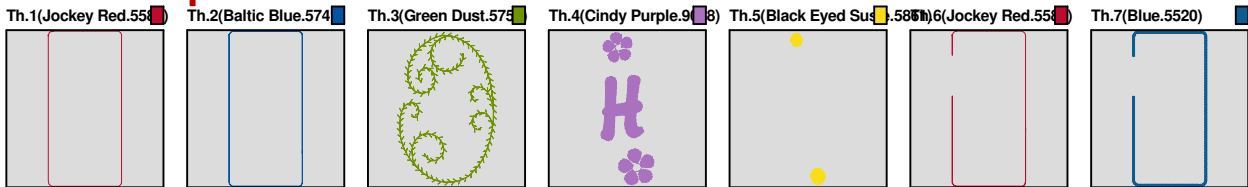

Color Sequence:

Design Name: atwnls0729-5x7	Customer Name:	Machine Set: Default	
Size=92.20 mm x 192.60 mm	Stitch No.=5046	ChangeColor No.=6	Trim No.=6

No.	Thread	Length(m)
1.	 Robison Anton Super Brite Poly.Jockey Red.5581	1.11
2.	 Robison Anton Super Brite Poly.Baltic Blue.5741	1.33
3.	 Robison Anton Super Brite Poly.Green Dust.5757	1.67
4.	 Robison Anton Super Brite Poly.Cindy Purple.9088	2.57
5.	 Robison Anton Super Brite Poly.Black Eyed Susie.5861	0.19
6.	 Robison Anton Super Brite Poly.Jockey Red.5581	0.80
7.	 Robison Anton Super Brite Poly.Blue.5520	4.74

ZOOM 100%

Color Sequence:

Design Name: atwnls0730-5x7	Customer Name:	Machine Set: Default	
Size=92.20 mm x 192.60 mm	Stitch No.=4852	ChangeColor No.=6	Trim No.=5

No.	Thread	Length(m)
1.	 Robison Anton Super Brite Poly.Jockey Red.5581	0.56
2.	 Robison Anton Super Brite Poly.Baltic Blue.5741	1.34
3.	 Robison Anton Super Brite Poly.Green Dust.5757	1.67
4.	 Robison Anton Super Brite Poly.Cindy Purple.9088	2.56
5.	 Robison Anton Super Brite Poly.Black Eyed Susie.5861	0.19
6.	 Robison Anton Super Brite Poly.Jockey Red.5581	0.80
7.	 Robison Anton Super Brite Poly.Blue.5520	4.74

Color Sequence:

Design Name: atwnls0731-5x7	Customer Name:	Machine Set: Default	
Size=92.20 mm x 192.60 mm	Stitch No.=4944	ChangeColor No.=6	Trim No.=6

No.	Thread	Length(m)
1.	 Robison Anton Super Brite Poly.Jockey Red.5581	1.11
2.	 Robison Anton Super Brite Poly.Baltic Blue.5741	1.33
3.	 Robison Anton Super Brite Poly.Green Dust.5757	1.67
4.	 Robison Anton Super Brite Poly.Cindy Purple.9088	2.10
5.	 Robison Anton Super Brite Poly.Black Eyed Susie.5861	0.19
6.	 Robison Anton Super Brite Poly.Jockey Red.5581	0.80
7.	 Robison Anton Super Brite Poly.Blue.5520	4.74