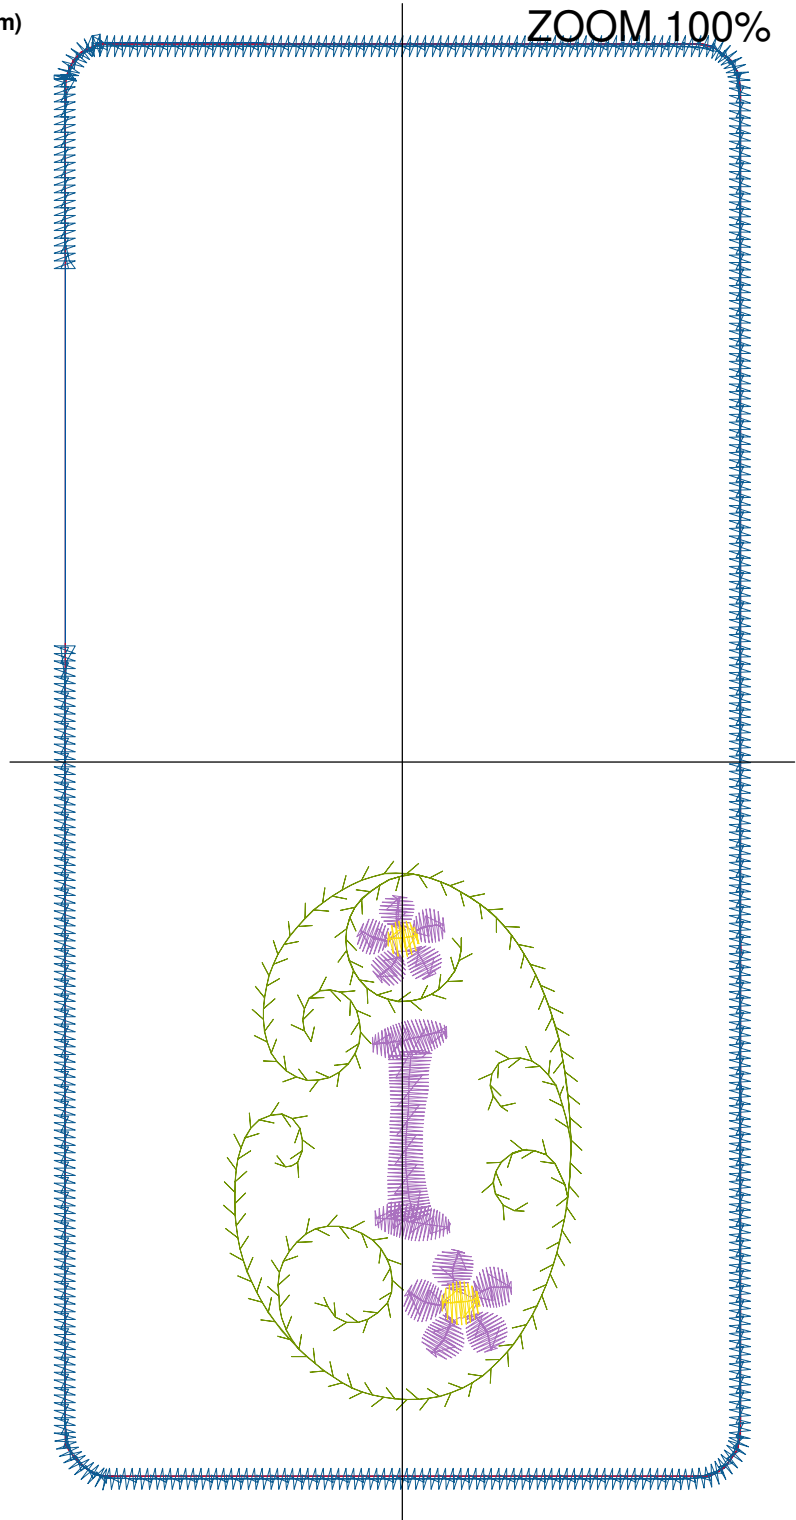

Color Sequence:

Design Name: atwnls0729-5x7	Customer Name:	Machine Set: Default	
Size=92.20 mm x 192.60 mm	Stitch No.=5046	ChangeColor No.=6	Trim No.=6

No.	Thread	Length(m)
1.	 Robison Anton Super Brite Poly.Jockey Red.5581	1.11
2.	 Robison Anton Super Brite Poly.Baltic Blue.5741	1.33
3.	 Robison Anton Super Brite Poly.Green Dust.5757	1.67
4.	 Robison Anton Super Brite Poly.Cindy Purple.9088	2.57
5.	 Robison Anton Super Brite Poly.Black Eyed Susie.5861	0.19
6.	 Robison Anton Super Brite Poly.Jockey Red.5581	0.80
7.	 Robison Anton Super Brite Poly.Blue.5520	4.74

ZOOM 100%

Color Sequence:

Design Name: atwnls0730-5x7	Customer Name:	Machine Set: Default	
Size=92.20 mm x 192.60 mm	Stitch No.=4852	ChangeColor No.=6	Trim No.=5

No.	Thread	Length(m)
1.	 Robison Anton Super Brite Poly.Jockey Red.5581	0.56
2.	 Robison Anton Super Brite Poly.Baltic Blue.5741	1.34
3.	 Robison Anton Super Brite Poly.Green Dust.5757	1.67
4.	 Robison Anton Super Brite Poly.Cindy Purple.9088	2.56
5.	 Robison Anton Super Brite Poly.Black Eyed Susie.5861	0.19
6.	 Robison Anton Super Brite Poly.Jockey Red.5581	0.80
7.	 Robison Anton Super Brite Poly.Blue.5520	4.74

Color Sequence:

Design Name: atwnls0731-5x7	Customer Name:	Machine Set: Default	
Size=92.20 mm x 192.60 mm	Stitch No.=4944	ChangeColor No.=6	Trim No.=6

No.	Thread	Length(m)
1.	 Robison Anton Super Brite Poly.Jockey Red.5581	1.11
2.	 Robison Anton Super Brite Poly.Baltic Blue.5741	1.33
3.	 Robison Anton Super Brite Poly.Green Dust.5757	1.67
4.	 Robison Anton Super Brite Poly.Cindy Purple.9088	2.10
5.	 Robison Anton Super Brite Poly.Black Eyed Susie.5861	0.19
6.	 Robison Anton Super Brite Poly.Jockey Red.5581	0.80
7.	 Robison Anton Super Brite Poly.Blue.5520	4.74