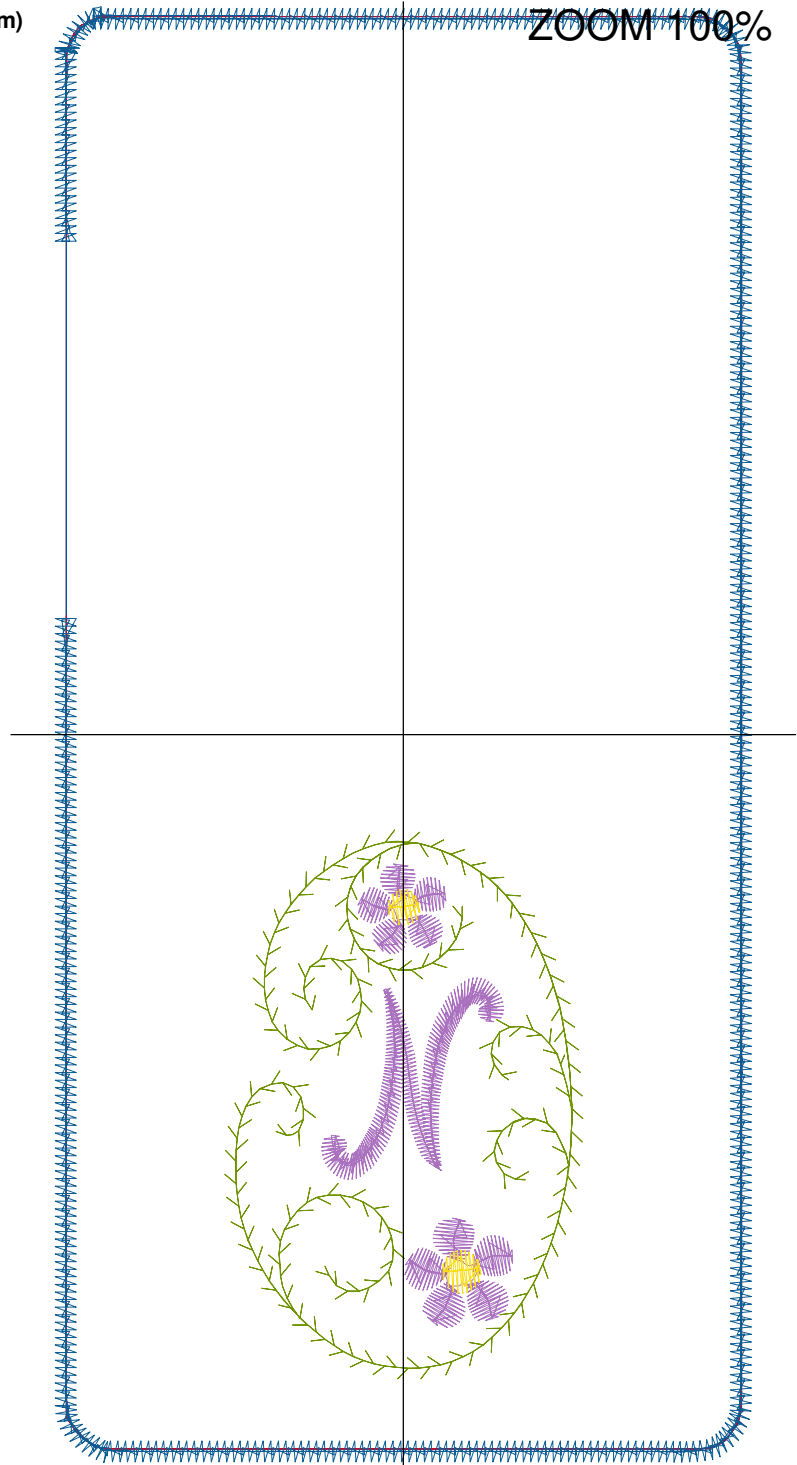

Design Name: atwnls0723-5x7	Customer Name:	Machine Set: Default	
Size=92.20 mm x 192.60 mm	Stitch No.=5095	ChangeColor No.=6	Trim No.=6

No.	Thread	Length(m)
1.	 Robison Anton Super Brite Poly.Jockey Red.5581	1.11
2.	 Robison Anton Super Brite Poly.Baltic Blue.5741	1.33
3.	 Robison Anton Super Brite Poly.Green Dust.5757	1.67
4.	 Robison Anton Super Brite Poly.Cindy Purple.9088	2.70
5.	 Robison Anton Super Brite Poly.Black Eyed Susie.5861	0.19
6.	 Robison Anton Super Brite Poly.Jockey Red.5581	0.80
7.	 Robison Anton Super Brite Poly.Blue.5520	4.74

Color Sequence:

Design Name: atwnls0735-5x7	Customer Name:	Machine Set: Default	
Size=92.20 mm x 192.60 mm	Stitch No.=4999	ChangeColor No.=6	Trim No.=6

Design Note:

No.	Thread	Length(m)
1.	 Robison Anton Super Brite Poly.Jockey Red.5581	0.56
2.	 Robison Anton Super Brite Poly.Baltic Blue.5741	1.34
3.	 Robison Anton Super Brite Poly.Green Dust.5757	1.67
4.	 Robison Anton Super Brite Poly.Cindy Purple.9088	3.05
5.	 Robison Anton Super Brite Poly.Black Eyed Susie.5861	0.19
6.	 Robison Anton Super Brite Poly.Jockey Red.5581	0.80
7.	 Robison Anton Super Brite Poly.Blue.5520	4.74

Color Sequence:

Design Name: atwnls0736-5x7	Customer Name:	Machine Set: Default	
Size=92.20 mm x 192.60 mm	Stitch No.=5140	ChangeColor No.=6	Trim No.=6

Design Note:

No.	Thread	Length(m)
1.	 Robison Anton Super Brite Poly.Jockey Red.5581	1.11
2.	 Robison Anton Super Brite Poly.Baltic Blue.5741	1.33
3.	 Robison Anton Super Brite Poly.Green Dust.5757	1.67
4.	 Robison Anton Super Brite Poly.Cindy Purple.9088	2.33
5.	 Robison Anton Super Brite Poly.Black Eyed Susie.5861	0.19
6.	 Robison Anton Super Brite Poly.Jockey Red.5581	0.69
7.	 Robison Anton Super Brite Poly.Blue.5520	4.74