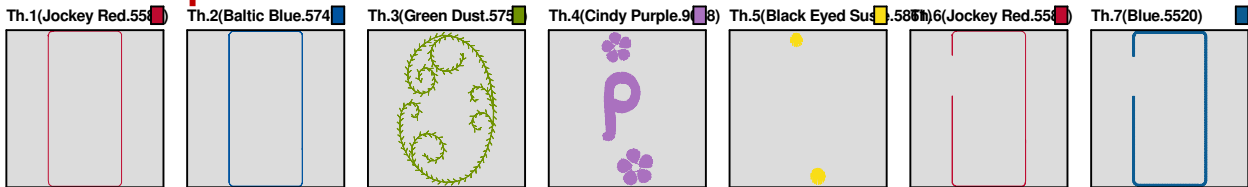

Color Sequence:

Design Name: atwnls0738-5x7	Customer Name:	Machine Set: Default	
Size=92.20 mm x 192.60 mm	Stitch No.=4768	ChangeColor No.=6	Trim No.=6

Design Note:

No.	Thread	Length(m)
1.	 Robison Anton Super Brite Poly.Jockey Red.5581	0.56
2.	 Robison Anton Super Brite Poly.Baltic Blue.5741	1.33
3.	 Robison Anton Super Brite Poly.Green Dust.5757	1.67
4.	 Robison Anton Super Brite Poly.Cindy Purple.9088	2.28
5.	 Robison Anton Super Brite Poly.Black Eyed Susie.5861	0.19
6.	 Robison Anton Super Brite Poly.Jockey Red.5581	0.79
7.	 Robison Anton Super Brite Poly.Blue.5520	4.74

Color Sequence:

Design Name: atwnls0739-5x7	Customer Name:	Machine Set: Default	
Size=92.20 mm x 192.60 mm	Stitch No.=5019	ChangeColor No.=6	Trim No.=7

Design Note:

No.	Thread	Length(m)
1.	 Robison Anton Super Brite Poly.Jockey Red.5581	0.56
2.	 Robison Anton Super Brite Poly.Baltic Blue.5741	1.33
3.	 Robison Anton Super Brite Poly.Green Dust.5757	1.67
4.	 Robison Anton Super Brite Poly.Cindy Purple.9088	2.80
5.	 Robison Anton Super Brite Poly.Black Eyed Susie.5861	0.19
6.	 Robison Anton Super Brite Poly.Jockey Red.5581	0.79
7.	 Robison Anton Super Brite Poly.Blue.5520	4.74