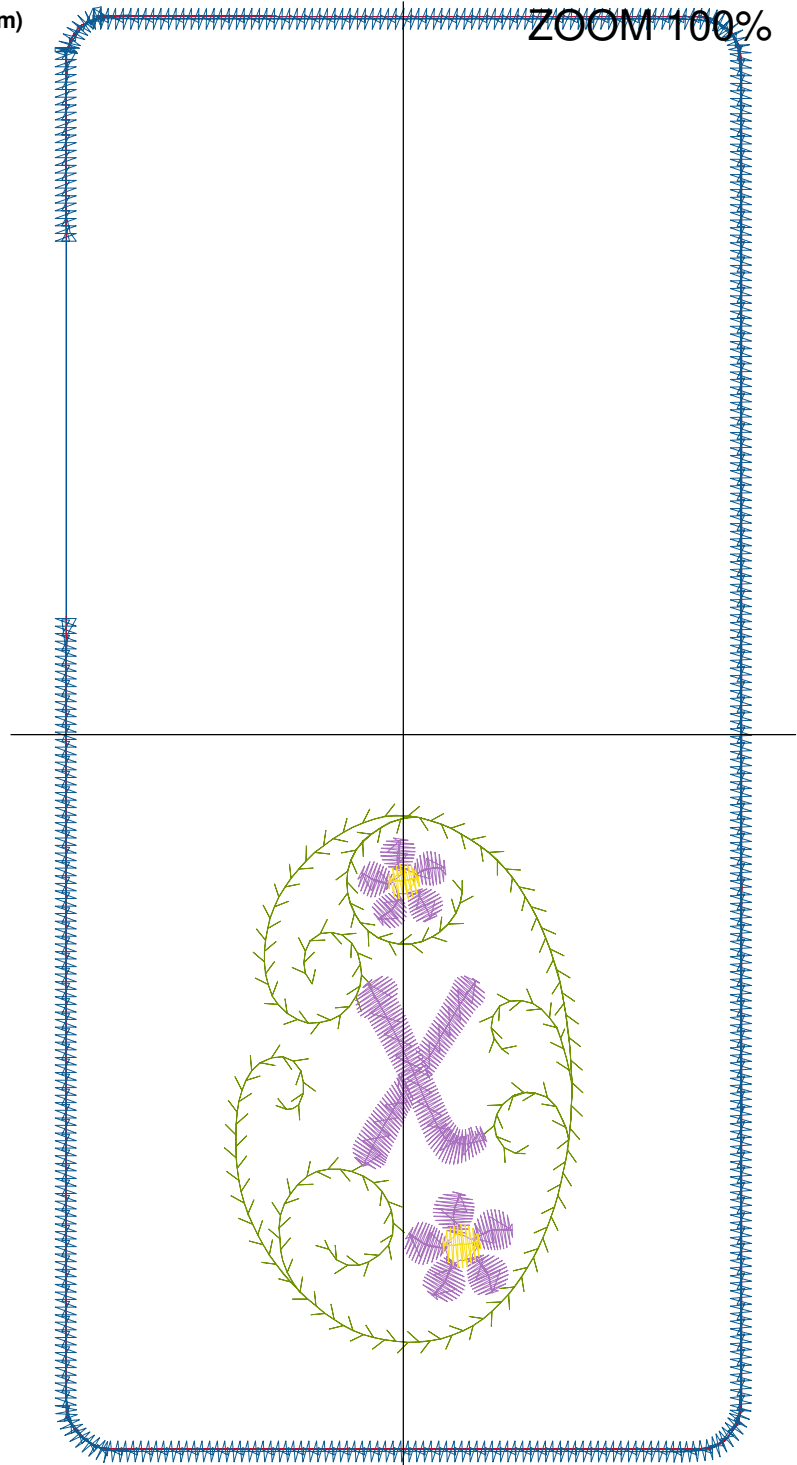

Color Sequence:

Design Name: atwnls0745-5x7	Customer Name:	Machine Set: Default	
Size=92.20 mm x 192.60 mm	Stitch No.=4875	ChangeColor No.=6	Trim No.=6

Design Note:

No.	Thread	Length(m)
1.	 Robison Anton Super Brite Poly.Jockey Red.5581	0.56
2.	 Robison Anton Super Brite Poly.Baltic Blue.5741	1.34
3.	 Robison Anton Super Brite Poly.Green Dust.5757	1.67
4.	 Robison Anton Super Brite Poly.Cindy Purple.9088	2.63
5.	 Robison Anton Super Brite Poly.Black Eyed Susie.5861	0.19
6.	 Robison Anton Super Brite Poly.Jockey Red.5581	0.79
7.	 Robison Anton Super Brite Poly.Blue.5520	4.74

Color Sequence:

Design Name: atwnls0746-5x7	Customer Name:	Machine Set: Default	
Size=92.20 mm x 192.60 mm	Stitch No.=4999	ChangeColor No.=6	Trim No.=6

Design Note:

No.	Thread	Length(m)
1.	 Robison Anton Super Brite Poly.Jockey Red.5581	1.11
2.	 Robison Anton Super Brite Poly.Baltic Blue.5741	1.33
3.	 Robison Anton Super Brite Poly.Green Dust.5757	1.67
4.	 Robison Anton Super Brite Poly.Cindy Purple.9088	2.28
5.	 Robison Anton Super Brite Poly.Black Eyed Susie.5861	0.19
6.	 Robison Anton Super Brite Poly.Jockey Red.5581	0.80
7.	 Robison Anton Super Brite Poly.Blue.5520	4.74

Color Sequence:

Design Name: atwnls0747-5x7	Customer Name:	Machine Set: Default	
Size=92.20 mm x 192.60 mm	Stitch No.=4907	ChangeColor No.=6	Trim No.=7

Design Note:

No.	Thread	Length(m)
1.	 Robison Anton Super Brite Poly.Green Dust.5757	1.67
2.	 Robison Anton Super Brite Poly.Cindy Purple.9088	2.01
3.	 Robison Anton Super Brite Poly.Black Eyed Susie.5861	0.19
4.	 Robison Anton Super Brite Poly.Jockey Red.5581	1.11
5.	 Robison Anton Super Brite Poly.Baltic Blue.5741	1.33
6.	 Robison Anton Super Brite Poly.Jockey Red.5581	0.79
7.	 Robison Anton Super Brite Poly.Blue.5520	4.74