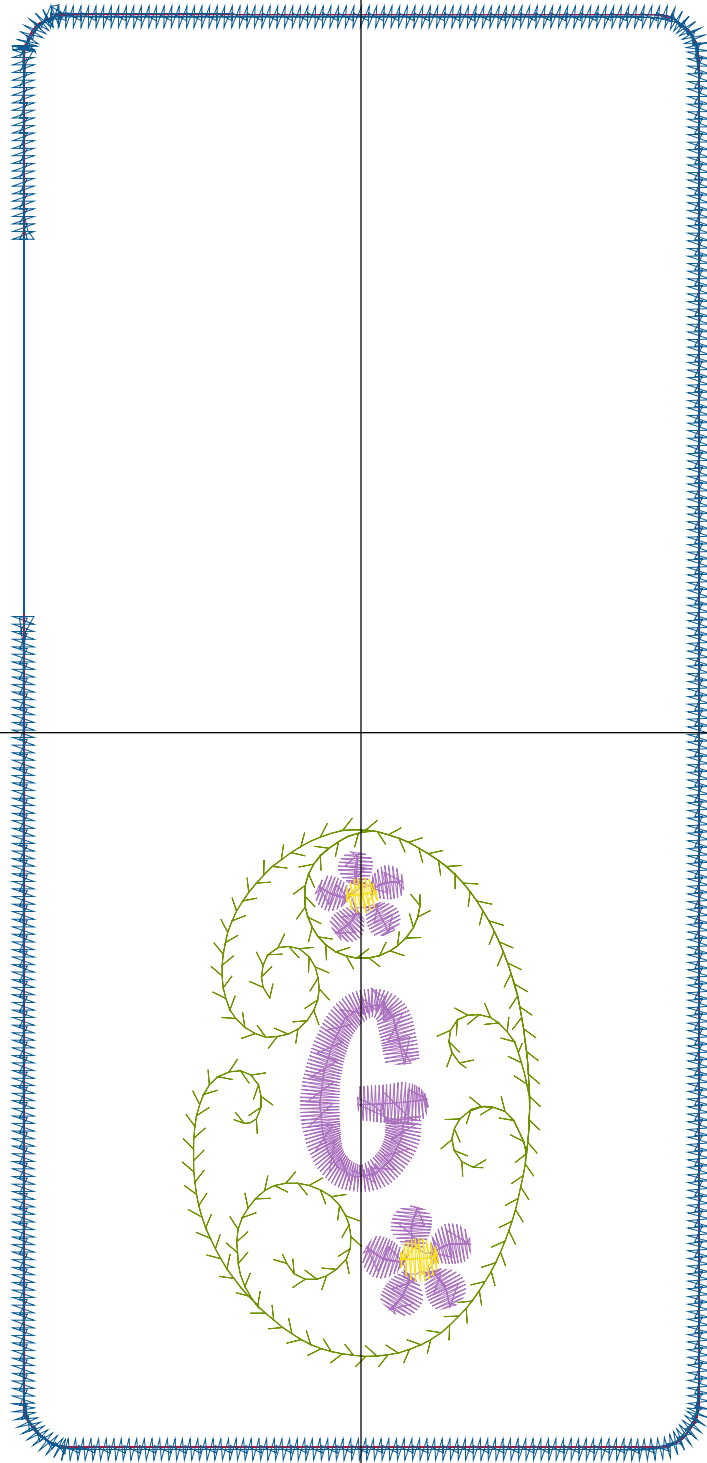

Color Sequence:

Design Name: atwnls0728-5x7	Customer Name:	Machine Set: Default	
Size=92.20 mm x 192.60 mm	Stitch No.=4958	ChangeColor No.=6	Trim No.=7

Design Note:

No.	Thread	Length(m)
1.	 Robison Anton Super Brite Poly.Jockey Red.5581	1.11
2.	 Robison Anton Super Brite Poly.Baltic Blue.5741	1.33
3.	 Robison Anton Super Brite Poly.Green Dust.5757	1.67
4.	 Robison Anton Super Brite Poly.Cindy Purple.9088	2.20
5.	 Robison Anton Super Brite Poly.Black Eyed Susie.5861	0.19
6.	 Robison Anton Super Brite Poly.Jockey Red.5581	0.79
7.	 Robison Anton Super Brite Poly.Blue.5520	4.74

Color Sequence:

Design Name: atwnls0729-5x7	Customer Name:	Machine Set: Default	
Size=92.20 mm x 192.60 mm	Stitch No.=5046	ChangeColor No.=6	Trim No.=6

No.	Thread	Length(m)
1.	 Robison Anton Super Brite Poly.Jockey Red.5581	1.11
2.	 Robison Anton Super Brite Poly.Baltic Blue.5741	1.33
3.	 Robison Anton Super Brite Poly.Green Dust.5757	1.67
4.	 Robison Anton Super Brite Poly.Cindy Purple.9088	2.57
5.	 Robison Anton Super Brite Poly.Black Eyed Susie.5861	0.19
6.	 Robison Anton Super Brite Poly.Jockey Red.5581	0.80
7.	 Robison Anton Super Brite Poly.Blue.5520	4.74

ZOOM 100%

Color Sequence:

Design Name: atwnls0730-5x7	Customer Name:	Machine Set: Default	
Size=92.20 mm x 192.60 mm	Stitch No.=4852	ChangeColor No.=6	Trim No.=5

No.	Thread	Length(m)
1.	 Robison Anton Super Brite Poly.Jockey Red.5581	0.56
2.	 Robison Anton Super Brite Poly.Baltic Blue.5741	1.34
3.	 Robison Anton Super Brite Poly.Green Dust.5757	1.67
4.	 Robison Anton Super Brite Poly.Cindy Purple.9088	2.56
5.	 Robison Anton Super Brite Poly.Black Eyed Susie.5861	0.19
6.	 Robison Anton Super Brite Poly.Jockey Red.5581	0.80
7.	 Robison Anton Super Brite Poly.Blue.5520	4.74