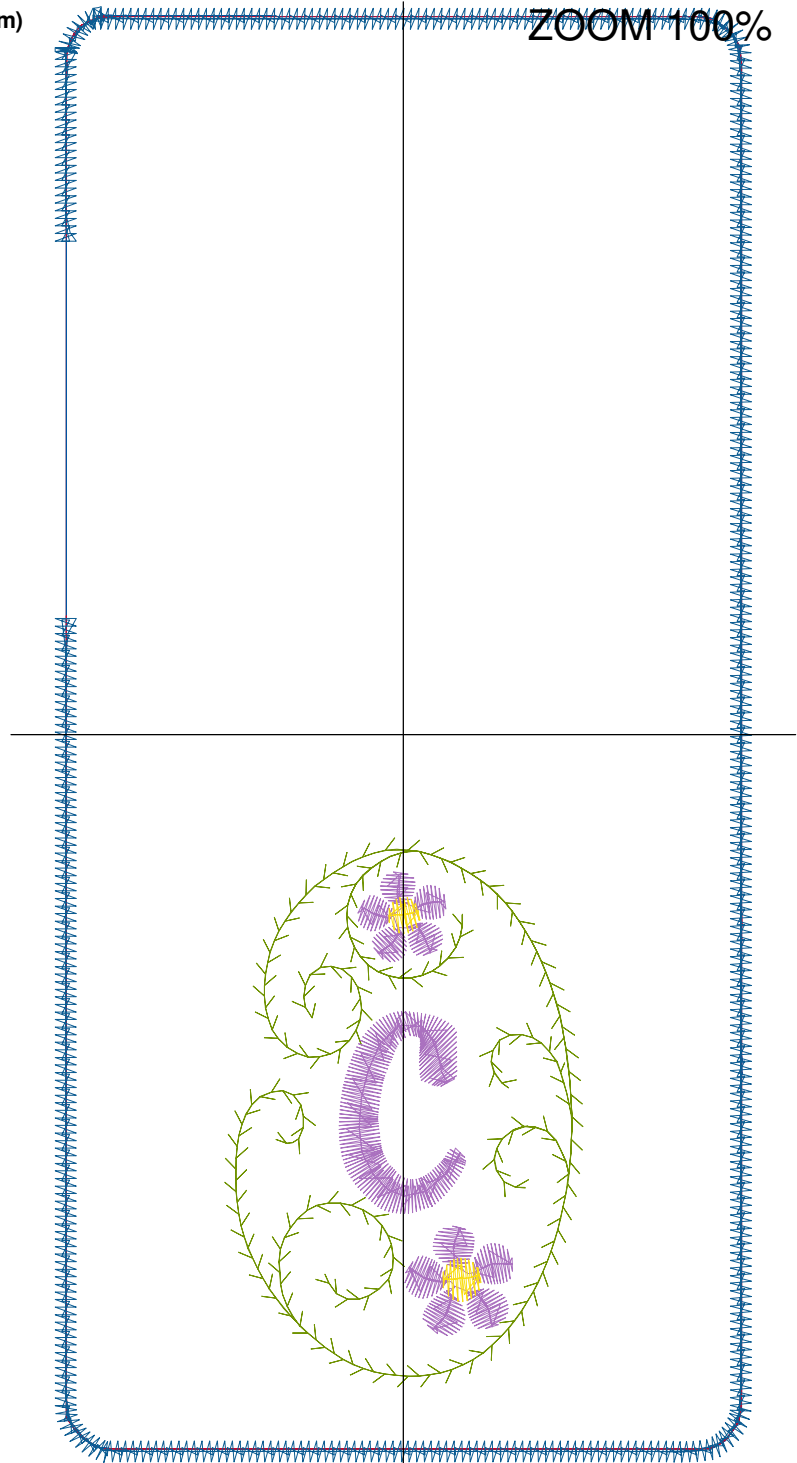

ZOOM 100%

Color Sequence:

Design Name: atwnls0724-5x7	Customer Name:	Machine Set: Default	
Size=92.20 mm x 192.60 mm	Stitch No.=5167	ChangeColor No.=6	Trim No.=6

Design Note:

No.	Thread	Length(m)
1.	 Robison Anton Super Brite Poly.Jockey Red.5581	1.11
2.	 Robison Anton Super Brite Poly.Baltic Blue.5741	1.33
3.	 Robison Anton Super Brite Poly.Green Dust.5757	1.67
4.	 Robison Anton Super Brite Poly.Cindy Purple.9088	2.91
5.	 Robison Anton Super Brite Poly.Black Eyed Susie.5861	0.19
6.	 Robison Anton Super Brite Poly.Jockey Red.5581	0.80
7.	 Robison Anton Super Brite Poly.Blue.5520	4.74

Color Sequence:

Design Name: atwnls0725-5x7	Customer Name:	Machine Set: Default	
Size=92.20 mm x 192.60 mm	Stitch No.=4983	ChangeColor No.=6	Trim No.=6

Design Note:

No.	Thread	Length(m)
1.	 Robison Anton Super Brite Poly.Jockey Red.5581	1.11
2.	 Robison Anton Super Brite Poly.Baltic Blue.5741	1.33
3.	 Robison Anton Super Brite Poly.Green Dust.5757	1.67
4.	 Robison Anton Super Brite Poly.Cindy Purple.9088	2.35
5.	 Robison Anton Super Brite Poly.Black Eyed Susie.5861	0.19
6.	 Robison Anton Super Brite Poly.Jockey Red.5581	0.80
7.	 Robison Anton Super Brite Poly.Blue.5520	4.74

Color Sequence:

Design Name: atwnls0726-5x7	Customer Name:	Machine Set: Default	
Size=92.20 mm x 192.60 mm	Stitch No.=5034	ChangeColor No.=6	Trim No.=7

Design Note:

No.	Thread	Length(m)
1.	 Robison Anton Super Brite Poly.Jockey Red.5581	1.11
2.	 Robison Anton Super Brite Poly.Baltic Blue.5741	1.33
3.	 Robison Anton Super Brite Poly.Green Dust.5757	1.67
4.	 Robison Anton Super Brite Poly.Cindy Purple.9088	2.55
5.	 Robison Anton Super Brite Poly.Black Eyed Susie.5861	0.19
6.	 Robison Anton Super Brite Poly.Jockey Red.5581	0.79
7.	 Robison Anton Super Brite Poly.Blue.5520	4.74