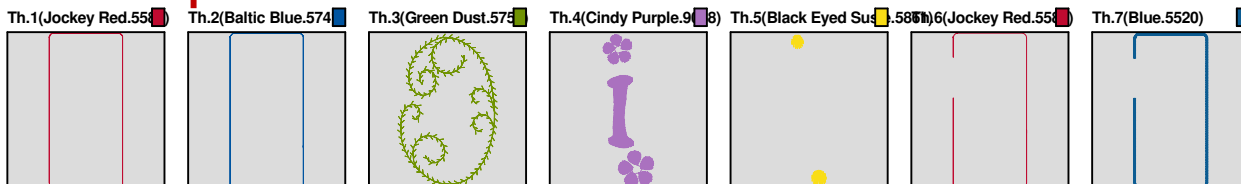

ZOOM 100%

Color Sequence:

Design Name: atwnls0730-5x7	Customer Name:	Machine Set: Default	
Size=92.20 mm x 192.60 mm	Stitch No.=4852	ChangeColor No.=6	Trim No.=5

No.	Thread	Length(m)
1.	 Robison Anton Super Brite Poly.Jockey Red.5581	0.56
2.	 Robison Anton Super Brite Poly.Baltic Blue.5741	1.34
3.	 Robison Anton Super Brite Poly.Green Dust.5757	1.67
4.	 Robison Anton Super Brite Poly.Cindy Purple.9088	2.56
5.	 Robison Anton Super Brite Poly.Black Eyed Susie.5861	0.19
6.	 Robison Anton Super Brite Poly.Jockey Red.5581	0.80
7.	 Robison Anton Super Brite Poly.Blue.5520	4.74

Color Sequence:

Design Name: atwnls0731-5x7	Customer Name:	Machine Set: Default	
Size=92.20 mm x 192.60 mm	Stitch No.=4944	ChangeColor No.=6	Trim No.=6

No.	Thread	Length(m)
1.	 Robison Anton Super Brite Poly.Jockey Red.5581	1.11
2.	 Robison Anton Super Brite Poly.Baltic Blue.5741	1.33
3.	 Robison Anton Super Brite Poly.Green Dust.5757	1.67
4.	 Robison Anton Super Brite Poly.Cindy Purple.9088	2.10
5.	 Robison Anton Super Brite Poly.Black Eyed Susie.5861	0.19
6.	 Robison Anton Super Brite Poly.Jockey Red.5581	0.80
7.	 Robison Anton Super Brite Poly.Blue.5520	4.74

Color Sequence:

Design Name: atwnls0732-5x7	Customer Name:	Machine Set: Default	
Size=92.20 mm x 192.60 mm	Stitch No.=4753	ChangeColor No.=6	Trim No.=5

Design Note:

No.	Thread	Length(m)
1.	 Robison Anton Super Brite Poly.Jockey Red.5581	0.56
2.	 Robison Anton Super Brite Poly.Baltic Blue.5741	1.34
3.	 Robison Anton Super Brite Poly.Green Dust.5757	1.67
4.	 Robison Anton Super Brite Poly.Cindy Purple.9088	2.30
5.	 Robison Anton Super Brite Poly.Black Eyed Susie.5861	0.19
6.	 Robison Anton Super Brite Poly.Jockey Red.5581	0.80
7.	 Robison Anton Super Brite Poly.Blue.5520	4.74