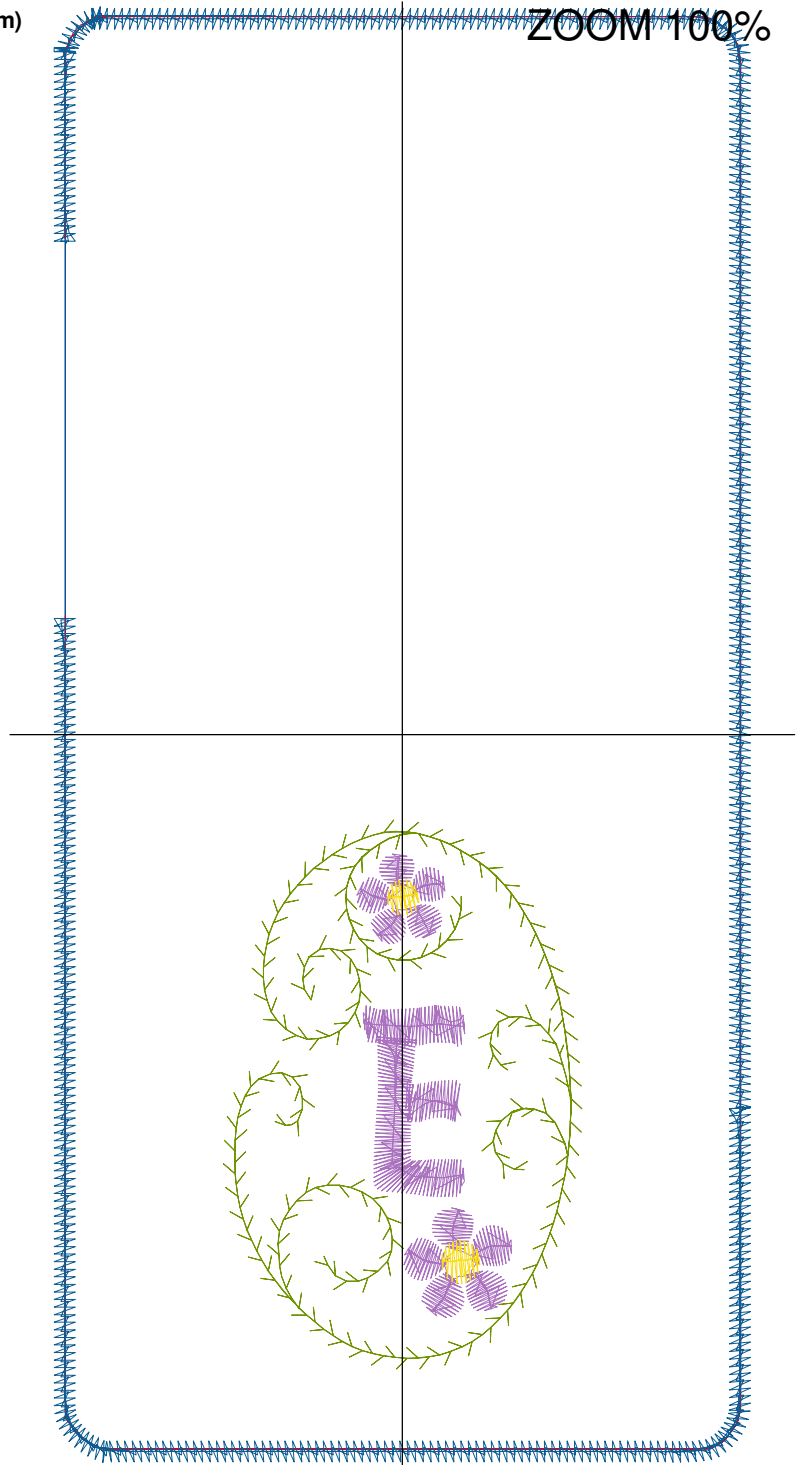

Color Sequence:

Design Name: atwnls0726-5x7	Customer Name:	Machine Set: Default	
Size=92.20 mm x 192.60 mm	Stitch No.=5034	ChangeColor No.=6	Trim No.=7

Design Note:

No.	Thread	Length(m)
1.	 Robison Anton Super Brite Poly.Jockey Red.5581	1.11
2.	 Robison Anton Super Brite Poly.Baltic Blue.5741	1.33
3.	 Robison Anton Super Brite Poly.Green Dust.5757	1.67
4.	 Robison Anton Super Brite Poly.Cindy Purple.9088	2.55
5.	 Robison Anton Super Brite Poly.Black Eyed Susie.5861	0.19
6.	 Robison Anton Super Brite Poly.Jockey Red.5581	0.79
7.	 Robison Anton Super Brite Poly.Blue.5520	4.74

Color Sequence:

Design Name: atwnls0727-5x7	Customer Name:	Machine Set: Default	
Size=92.20 mm x 192.60 mm	Stitch No.=4938	ChangeColor No.=6	Trim No.=5

Design Note:

No.	Thread	Length(m)
1.	 Robison Anton Super Brite Poly.Jockey Red.5581	0.56
2.	 Robison Anton Super Brite Poly.Baltic Blue.5741	1.63
3.	 Robison Anton Super Brite Poly.Green Dust.5757	1.67
4.	 Robison Anton Super Brite Poly.Cindy Purple.9088	2.38
5.	 Robison Anton Super Brite Poly.Black Eyed Susie.5861	0.19
6.	 Robison Anton Super Brite Poly.Jockey Red.5581	1.03
7.	 Robison Anton Super Brite Poly.Blue.5520	4.53

Color Sequence:

Design Name: atwnls0728-5x7	Customer Name:	Machine Set: Default	
Size=92.20 mm x 192.60 mm	Stitch No.=4958	ChangeColor No.=6	Trim No.=7

Design Note:

No.	Thread	Length(m)
1.	 Robison Anton Super Brite Poly.Jockey Red.5581	1.11
2.	 Robison Anton Super Brite Poly.Baltic Blue.5741	1.33
3.	 Robison Anton Super Brite Poly.Green Dust.5757	1.67
4.	 Robison Anton Super Brite Poly.Cindy Purple.9088	2.20
5.	 Robison Anton Super Brite Poly.Black Eyed Susie.5861	0.19
6.	 Robison Anton Super Brite Poly.Jockey Red.5581	0.79
7.	 Robison Anton Super Brite Poly.Blue.5520	4.74