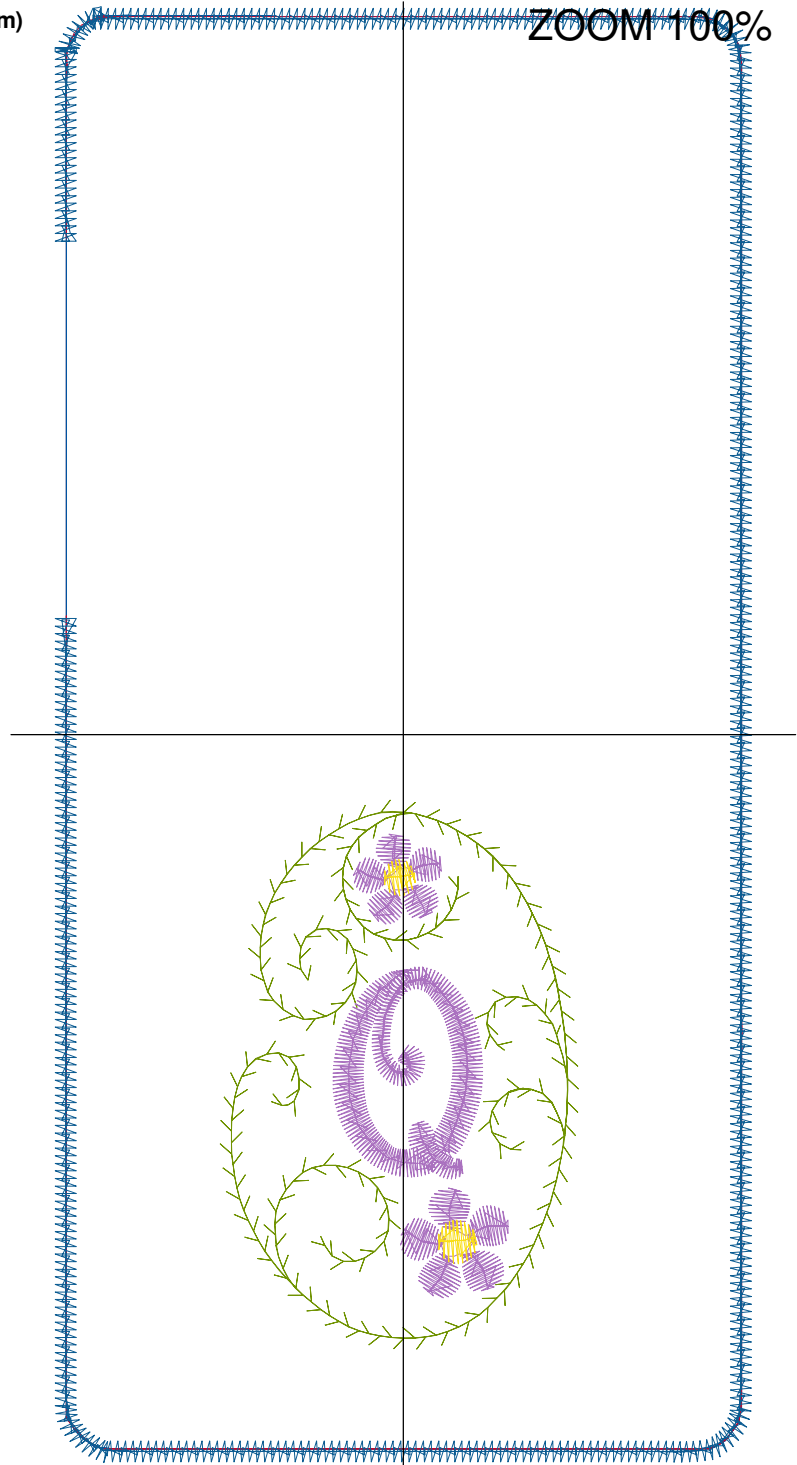

Design Name: atwnls0723-5x7	Customer Name:	Machine Set: Default	
Size=92.20 mm x 192.60 mm	Stitch No.=5095	ChangeColor No.=6	Trim No.=6

No.	Thread	Length(m)
1.	 Robison Anton Super Brite Poly.Jockey Red.5581	1.11
2.	 Robison Anton Super Brite Poly.Baltic Blue.5741	1.33
3.	 Robison Anton Super Brite Poly.Green Dust.5757	1.67
4.	 Robison Anton Super Brite Poly.Cindy Purple.9088	2.70
5.	 Robison Anton Super Brite Poly.Black Eyed Susie.5861	0.19
6.	 Robison Anton Super Brite Poly.Jockey Red.5581	0.80
7.	 Robison Anton Super Brite Poly.Blue.5520	4.74

Color Sequence:

Design Name: atwnls0739-5x7	Customer Name:	Machine Set: Default	
Size=92.20 mm x 192.60 mm	Stitch No.=5019	ChangeColor No.=6	Trim No.=7

Design Note:

No.	Thread	Length(m)
1.	 Robison Anton Super Brite Poly.Jockey Red.5581	0.56
2.	 Robison Anton Super Brite Poly.Baltic Blue.5741	1.33
3.	 Robison Anton Super Brite Poly.Green Dust.5757	1.67
4.	 Robison Anton Super Brite Poly.Cindy Purple.9088	2.80
5.	 Robison Anton Super Brite Poly.Black Eyed Susie.5861	0.19
6.	 Robison Anton Super Brite Poly.Jockey Red.5581	0.79
7.	 Robison Anton Super Brite Poly.Blue.5520	4.74

Color Sequence:

Design Name: atwnls0740-5x7	Customer Name:	Machine Set: Default	
Size=92.20 mm x 192.60 mm	Stitch No.=5181	ChangeColor No.=6	Trim No.=5

Design Note:

No.	Thread	Length(m)
1.	 Robison Anton Super Brite Poly.Jockey Red.5581	0.99
2.	 Robison Anton Super Brite Poly.Baltic Blue.5741	1.33
3.	 Robison Anton Super Brite Poly.Green Dust.5757	1.67
4.	 Robison Anton Super Brite Poly.Cindy Purple.9088	2.87
5.	 Robison Anton Super Brite Poly.Black Eyed Susie.5861	0.19
6.	 Robison Anton Super Brite Poly.Jockey Red.5581	1.03
7.	 Robison Anton Super Brite Poly.Blue.5520	4.74