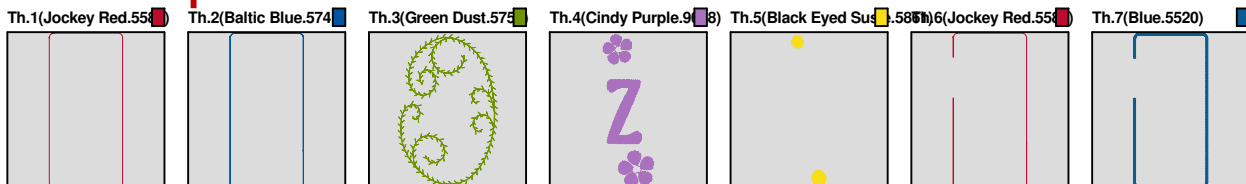

Color Sequence:

Design Name: atwnls0747-5x7	Customer Name:	Machine Set: Default	
Size=92.20 mm x 192.60 mm	Stitch No.=4907	ChangeColor No.=6	Trim No.=7

Design Note:

No.	Thread	Length(m)
1.	 Robison Anton Super Brite Poly.Green Dust.5757	1.67
2.	 Robison Anton Super Brite Poly.Cindy Purple.9088	2.01
3.	 Robison Anton Super Brite Poly.Black Eyed Susie.5861	0.19
4.	 Robison Anton Super Brite Poly.Jockey Red.5581	1.11
5.	 Robison Anton Super Brite Poly.Baltic Blue.5741	1.33
6.	 Robison Anton Super Brite Poly.Jockey Red.5581	0.79
7.	 Robison Anton Super Brite Poly.Blue.5520	4.74

Color Sequence:

Design Name: atwnls0748-5x7	Customer Name:	Machine Set: Default	
Size=92.20 mm x 192.60 mm	Stitch No.=4681	ChangeColor No.=6	Trim No.=6

No.	Thread	Length(m)
1.	 Robison Anton Super Brite Poly.Jockey Red.5581	0.56
2.	 Robison Anton Super Brite Poly.Baltic Blue.5741	1.33
3.	 Robison Anton Super Brite Poly.Green Dust.5757	1.67
4.	 Robison Anton Super Brite Poly.Cindy Purple.9088	2.12
5.	 Robison Anton Super Brite Poly.Black Eyed Susie.5861	0.19
6.	 Robison Anton Super Brite Poly.Jockey Red.5581	0.79
7.	 Robison Anton Super Brite Poly.Blue.5520	4.74

Color Sequence:

Design Name: atwnls0749-5x7	Customer Name:	Machine Set: Default	
Size=92.20 mm x 192.60 mm	Stitch No.=3212	ChangeColor No.=3	Trim No.=3

Design Note:

No.	Thread	Length(m)
1.	 Robison Anton Super Brite Poly.Jockey Red.5581	1.11
2.	 Robison Anton Super Brite Poly.Baltic Blue.5741	1.33
3.	 Robison Anton Super Brite Poly.Jockey Red.5581	0.79
4.	 Robison Anton Super Brite Poly.Blue.5520	4.74