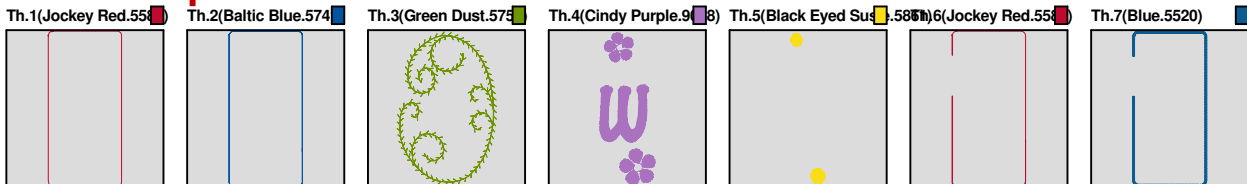

Color Sequence:

Design Name: atwnls0744-5x7	Customer Name:	Machine Set: Default	
Size=92.20 mm x 192.60 mm	Stitch No.=4735	ChangeColor No.=6	Trim No.=5

Design Note:

No.	Thread	Length(m)
1.	 Robison Anton Super Brite Poly.Jockey Red.5581	0.56
2.	 Robison Anton Super Brite Poly.Baltic Blue.5741	1.33
3.	 Robison Anton Super Brite Poly.Green Dust.5757	1.67
4.	 Robison Anton Super Brite Poly.Cindy Purple.9088	2.28
5.	 Robison Anton Super Brite Poly.Black Eyed Susie.5861	0.19
6.	 Robison Anton Super Brite Poly.Jockey Red.5581	0.80
7.	 Robison Anton Super Brite Poly.Blue.5520	4.74

Color Sequence:

Design Name: atwnls0745-5x7	Customer Name:	Machine Set: Default	
Size=92.20 mm x 192.60 mm	Stitch No.=4875	ChangeColor No.=6	Trim No.=6

Design Note:

No.	Thread	Length(m)
1.	 Robison Anton Super Brite Poly.Jockey Red.5581	0.56
2.	 Robison Anton Super Brite Poly.Baltic Blue.5741	1.34
3.	 Robison Anton Super Brite Poly.Green Dust.5757	1.67
4.	 Robison Anton Super Brite Poly.Cindy Purple.9088	2.63
5.	 Robison Anton Super Brite Poly.Black Eyed Susie.5861	0.19
6.	 Robison Anton Super Brite Poly.Jockey Red.5581	0.79
7.	 Robison Anton Super Brite Poly.Blue.5520	4.74

Color Sequence:

Design Name: atwnls0746-5x7	Customer Name:	Machine Set: Default	
Size=92.20 mm x 192.60 mm	Stitch No.=4999	ChangeColor No.=6	Trim No.=6

Design Note:

No.	Thread	Length(m)
1.	 Robison Anton Super Brite Poly.Jockey Red.5581	1.11
2.	 Robison Anton Super Brite Poly.Baltic Blue.5741	1.33
3.	 Robison Anton Super Brite Poly.Green Dust.5757	1.67
4.	 Robison Anton Super Brite Poly.Cindy Purple.9088	2.28
5.	 Robison Anton Super Brite Poly.Black Eyed Susie.5861	0.19
6.	 Robison Anton Super Brite Poly.Jockey Red.5581	0.80
7.	 Robison Anton Super Brite Poly.Blue.5520	4.74