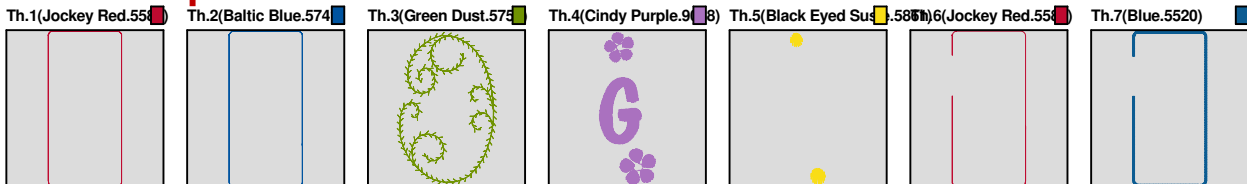

Color Sequence:

Design Name: atwnls0728-5x7	Customer Name:	Machine Set: Default	
Size=92.20 mm x 192.60 mm	Stitch No.=4958	ChangeColor No.=6	Trim No.=7

Design Note:

No.	Thread	Length(m)
1.	 Robison Anton Super Brite Poly.Jockey Red.5581	1.11
2.	 Robison Anton Super Brite Poly.Baltic Blue.5741	1.33
3.	 Robison Anton Super Brite Poly.Green Dust.5757	1.67
4.	 Robison Anton Super Brite Poly.Cindy Purple.9088	2.20
5.	 Robison Anton Super Brite Poly.Black Eyed Susie.5861	0.19
6.	 Robison Anton Super Brite Poly.Jockey Red.5581	0.79
7.	 Robison Anton Super Brite Poly.Blue.5520	4.74

Color Sequence:

Design Name: atwnls0729-5x7	Customer Name:	Machine Set: Default	
Size=92.20 mm x 192.60 mm	Stitch No.=5046	ChangeColor No.=6	Trim No.=6

No.	Thread	Length(m)
1.	 Robison Anton Super Brite Poly.Jockey Red.5581	1.11
2.	 Robison Anton Super Brite Poly.Baltic Blue.5741	1.33
3.	 Robison Anton Super Brite Poly.Green Dust.5757	1.67
4.	 Robison Anton Super Brite Poly.Cindy Purple.9088	2.57
5.	 Robison Anton Super Brite Poly.Black Eyed Susie.5861	0.19
6.	 Robison Anton Super Brite Poly.Jockey Red.5581	0.80
7.	 Robison Anton Super Brite Poly.Blue.5520	4.74

ZOOM 100%

Color Sequence:

Design Name: atwnls0730-5x7	Customer Name:	Machine Set: Default	
Size=92.20 mm x 192.60 mm	Stitch No.=4852	ChangeColor No.=6	Trim No.=5

No.	Thread	Length(m)
1.	 Robison Anton Super Brite Poly.Jockey Red.5581	0.56
2.	 Robison Anton Super Brite Poly.Baltic Blue.5741	1.34
3.	 Robison Anton Super Brite Poly.Green Dust.5757	1.67
4.	 Robison Anton Super Brite Poly.Cindy Purple.9088	2.56
5.	 Robison Anton Super Brite Poly.Black Eyed Susie.5861	0.19
6.	 Robison Anton Super Brite Poly.Jockey Red.5581	0.80
7.	 Robison Anton Super Brite Poly.Blue.5520	4.74