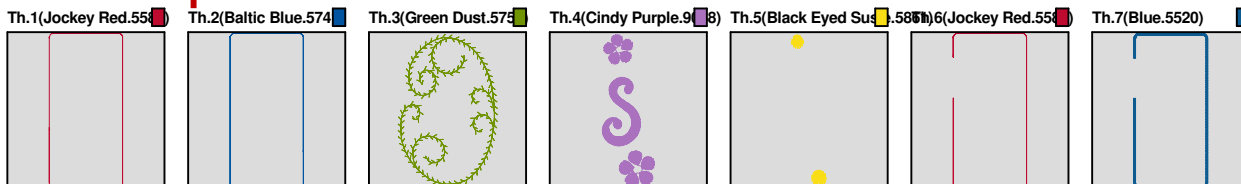

Color Sequence: