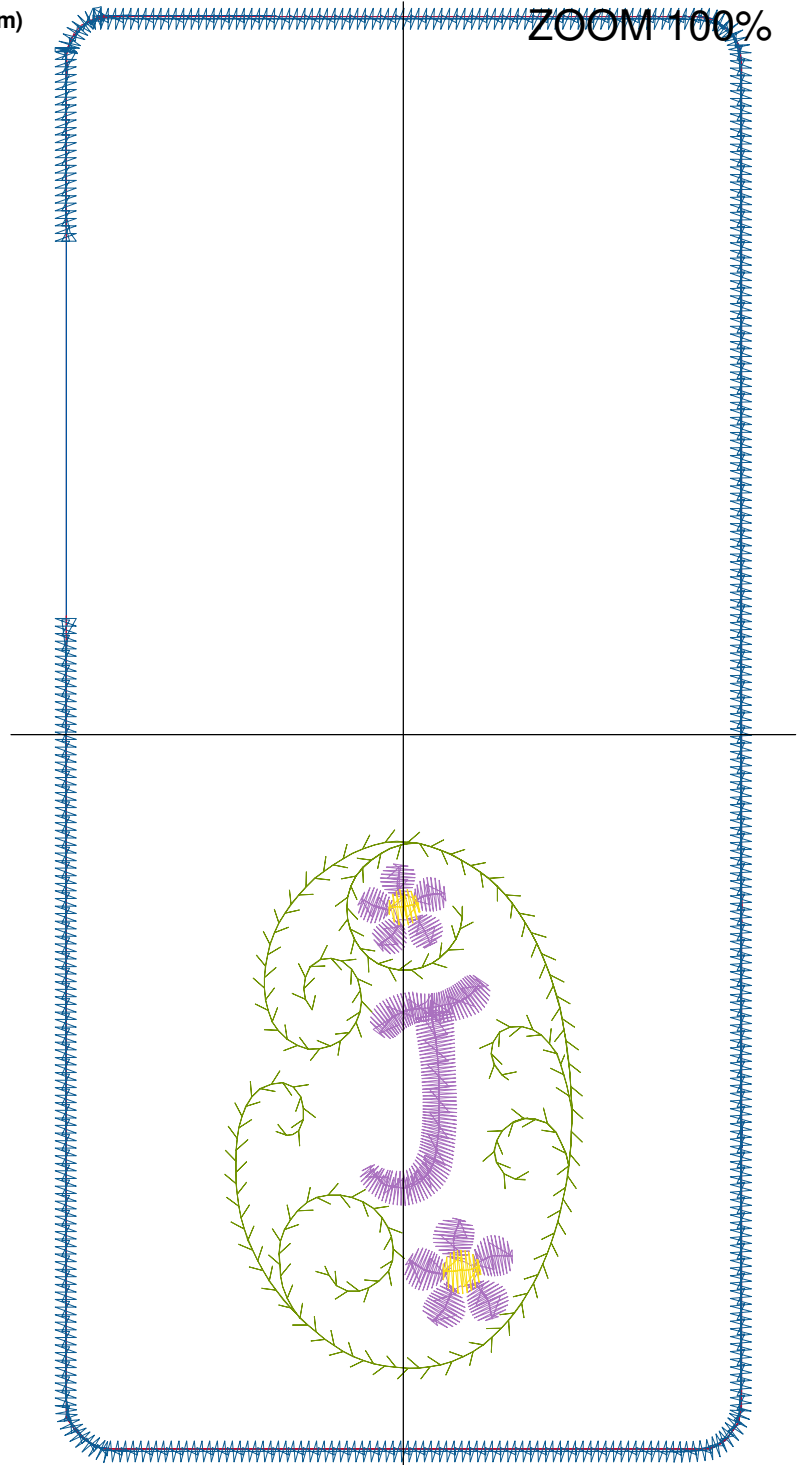

Design Name: atwnls0723-5x7	Customer Name:	Machine Set: Default	
Size=92.20 mm x 192.60 mm	Stitch No.=5095	ChangeColor No.=6	Trim No.=6

No.	Thread	Length(m)
1.	 Robison Anton Super Brite Poly.Jockey Red.5581	1.11
2.	 Robison Anton Super Brite Poly.Baltic Blue.5741	1.33
3.	 Robison Anton Super Brite Poly.Green Dust.5757	1.67
4.	 Robison Anton Super Brite Poly.Cindy Purple.9088	2.70
5.	 Robison Anton Super Brite Poly.Black Eyed Susie.5861	0.19
6.	 Robison Anton Super Brite Poly.Jockey Red.5581	0.80
7.	 Robison Anton Super Brite Poly.Blue.5520	4.74

Color Sequence:

Design Name: atwnls0732-5x7	Customer Name:	Machine Set: Default	
Size=92.20 mm x 192.60 mm	Stitch No.=4753	ChangeColor No.=6	Trim No.=5

Design Note:

No.	Thread	Length(m)
1.	 Robison Anton Super Brite Poly.Jockey Red.5581	0.56
2.	 Robison Anton Super Brite Poly.Baltic Blue.5741	1.34
3.	 Robison Anton Super Brite Poly.Green Dust.5757	1.67
4.	 Robison Anton Super Brite Poly.Cindy Purple.9088	2.30
5.	 Robison Anton Super Brite Poly.Black Eyed Susie.5861	0.19
6.	 Robison Anton Super Brite Poly.Jockey Red.5581	0.80
7.	 Robison Anton Super Brite Poly.Blue.5520	4.74

Color Sequence:

Design Name: atwnls0733-5x7	Customer Name:	Machine Set: Default	
Size=92.20 mm x 192.60 mm	Stitch No.=5033	ChangeColor No.=6	Trim No.=7

Design Note:

No.	Thread	Length(m)
1.	 Robison Anton Super Brite Poly.Jockey Red.5581	1.11
2.	 Robison Anton Super Brite Poly.Baltic Blue.5741	1.33
3.	 Robison Anton Super Brite Poly.Green Dust.5757	1.67
4.	 Robison Anton Super Brite Poly.Cindy Purple.9088	2.50
5.	 Robison Anton Super Brite Poly.Black Eyed Susie.5861	0.19
6.	 Robison Anton Super Brite Poly.Jockey Red.5581	0.79
7.	 Robison Anton Super Brite Poly.Blue.5520	4.74