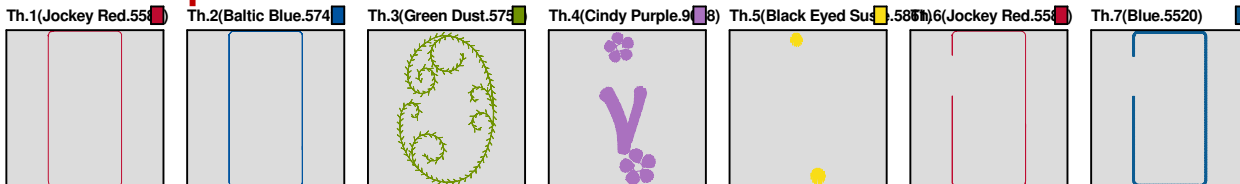

Color Sequence:

Design Name: atwnls0743-5x7	Customer Name:	Machine Set: Default	
Size=92.20 mm x 192.60 mm	Stitch No.=5110	ChangeColor No.=6	Trim No.=4

Design Note:

No.	Thread	Length(m)
1.	 Robison Anton Super Brite Poly.Green Dust.5757	1.67
2.	 Robison Anton Super Brite Poly.Cindy Purple.9088	2.73
3.	 Robison Anton Super Brite Poly.Black Eyed Susie.5861	0.19
4.	 Robison Anton Super Brite Poly.Jockey Red.5581	0.76
5.	 Robison Anton Super Brite Poly.Baltic Blue.5741	1.63
6.	 Robison Anton Super Brite Poly.Jockey Red.5581	1.03
7.	 Robison Anton Super Brite Poly.Blue.5520	4.74

Color Sequence:

Design Name: atwnls0744-5x7	Customer Name:	Machine Set: Default	
Size=92.20 mm x 192.60 mm	Stitch No.=4735	ChangeColor No.=6	Trim No.=5

Design Note:

No.	Thread	Length(m)
1.	 Robison Anton Super Brite Poly.Jockey Red.5581	0.56
2.	 Robison Anton Super Brite Poly.Baltic Blue.5741	1.33
3.	 Robison Anton Super Brite Poly.Green Dust.5757	1.67
4.	 Robison Anton Super Brite Poly.Cindy Purple.9088	2.28
5.	 Robison Anton Super Brite Poly.Black Eyed Susie.5861	0.19
6.	 Robison Anton Super Brite Poly.Jockey Red.5581	0.80
7.	 Robison Anton Super Brite Poly.Blue.5520	4.74

Color Sequence:

Design Name: atwnls0745-5x7	Customer Name:	Machine Set: Default	
Size=92.20 mm x 192.60 mm	Stitch No.=4875	ChangeColor No.=6	Trim No.=6

Design Note:

No.	Thread	Length(m)
1.	 Robison Anton Super Brite Poly.Jockey Red.5581	0.56
2.	 Robison Anton Super Brite Poly.Baltic Blue.5741	1.34
3.	 Robison Anton Super Brite Poly.Green Dust.5757	1.67
4.	 Robison Anton Super Brite Poly.Cindy Purple.9088	2.63
5.	 Robison Anton Super Brite Poly.Black Eyed Susie.5861	0.19
6.	 Robison Anton Super Brite Poly.Jockey Red.5581	0.79
7.	 Robison Anton Super Brite Poly.Blue.5520	4.74