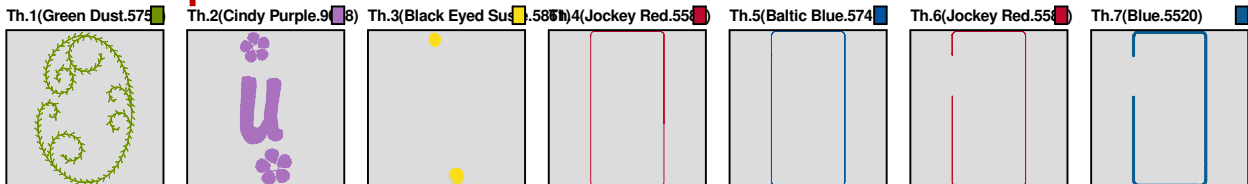

Color Sequence:

Design Name: atwnls0742-5x7	Customer Name:	Machine Set: Default	
Size=92.20 mm x 192.60 mm	Stitch No.=4812	ChangeColor No.=6	Trim No.=6

Design Note:

No.	Thread	Length(m)
1.	 Robison Anton Super Brite Poly.Jockey Red.5581	0.76
2.	 Robison Anton Super Brite Poly.Baltic Blue.5741	1.34
3.	 Robison Anton Super Brite Poly.Green Dust.5757	1.67
4.	 Robison Anton Super Brite Poly.Cindy Purple.9088	2.10
5.	 Robison Anton Super Brite Poly.Black Eyed Susie.5861	0.19
6.	 Robison Anton Super Brite Poly.Jockey Red.5581	0.80
7.	 Robison Anton Super Brite Poly.Blue.5520	4.74

Color Sequence:

Design Name: atwnls0743-5x7	Customer Name:	Machine Set: Default	
Size=92.20 mm x 192.60 mm	Stitch No.=5110	ChangeColor No.=6	Trim No.=4

Design Note:

No.	Thread	Length(m)
1.	 Robison Anton Super Brite Poly.Green Dust.5757	1.67
2.	 Robison Anton Super Brite Poly.Cindy Purple.9088	2.73
3.	 Robison Anton Super Brite Poly.Black Eyed Susie.5861	0.19
4.	 Robison Anton Super Brite Poly.Jockey Red.5581	0.76
5.	 Robison Anton Super Brite Poly.Baltic Blue.5741	1.63
6.	 Robison Anton Super Brite Poly.Jockey Red.5581	1.03
7.	 Robison Anton Super Brite Poly.Blue.5520	4.74

Color Sequence:

Design Name: atwnls0744-5x7	Customer Name:	Machine Set: Default	
Size=92.20 mm x 192.60 mm	Stitch No.=4735	ChangeColor No.=6	Trim No.=5

Design Note:

No.	Thread	Length(m)
1.	 Robison Anton Super Brite Poly.Jockey Red.5581	0.56
2.	 Robison Anton Super Brite Poly.Baltic Blue.5741	1.33
3.	 Robison Anton Super Brite Poly.Green Dust.5757	1.67
4.	 Robison Anton Super Brite Poly.Cindy Purple.9088	2.28
5.	 Robison Anton Super Brite Poly.Black Eyed Susie.5861	0.19
6.	 Robison Anton Super Brite Poly.Jockey Red.5581	0.80
7.	 Robison Anton Super Brite Poly.Blue.5520	4.74