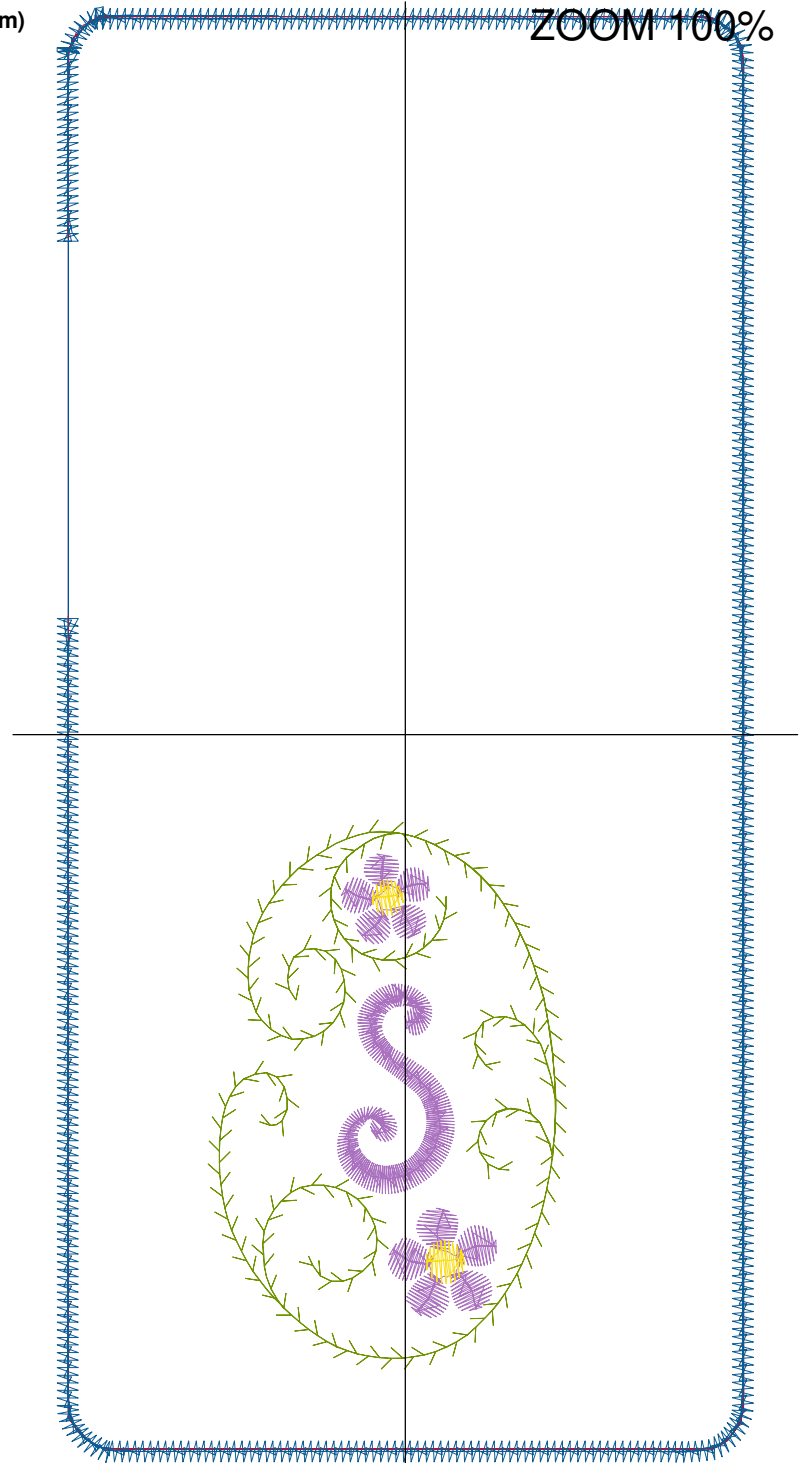

Design Name: atwnls0741-5x7	Customer Name:	Machine Set: Default	
Size=92.20 mm x 192.60 mm	Stitch No.=5194	ChangeColor No.=6	Trim No.=5

Design Note:

No.	Thread	Length(m)
1.	Robison Anton Super Brite Poly.Jockey Red.5581	0.99
2.	Robison Anton Super Brite Poly.Baltic Blue.5741	1.33
3.	Robison Anton Super Brite Poly.Green Dust.5757	1.67
4.	Robison Anton Super Brite Poly.Cindy Purple.9088	2.40
5.	Robison Anton Super Brite Poly.Black Eyed Susie.5861	0.19
6.	Robison Anton Super Brite Poly.Jockey Red.5581	1.03
7.	Robison Anton Super Brite Poly.Blue.5520	4.74