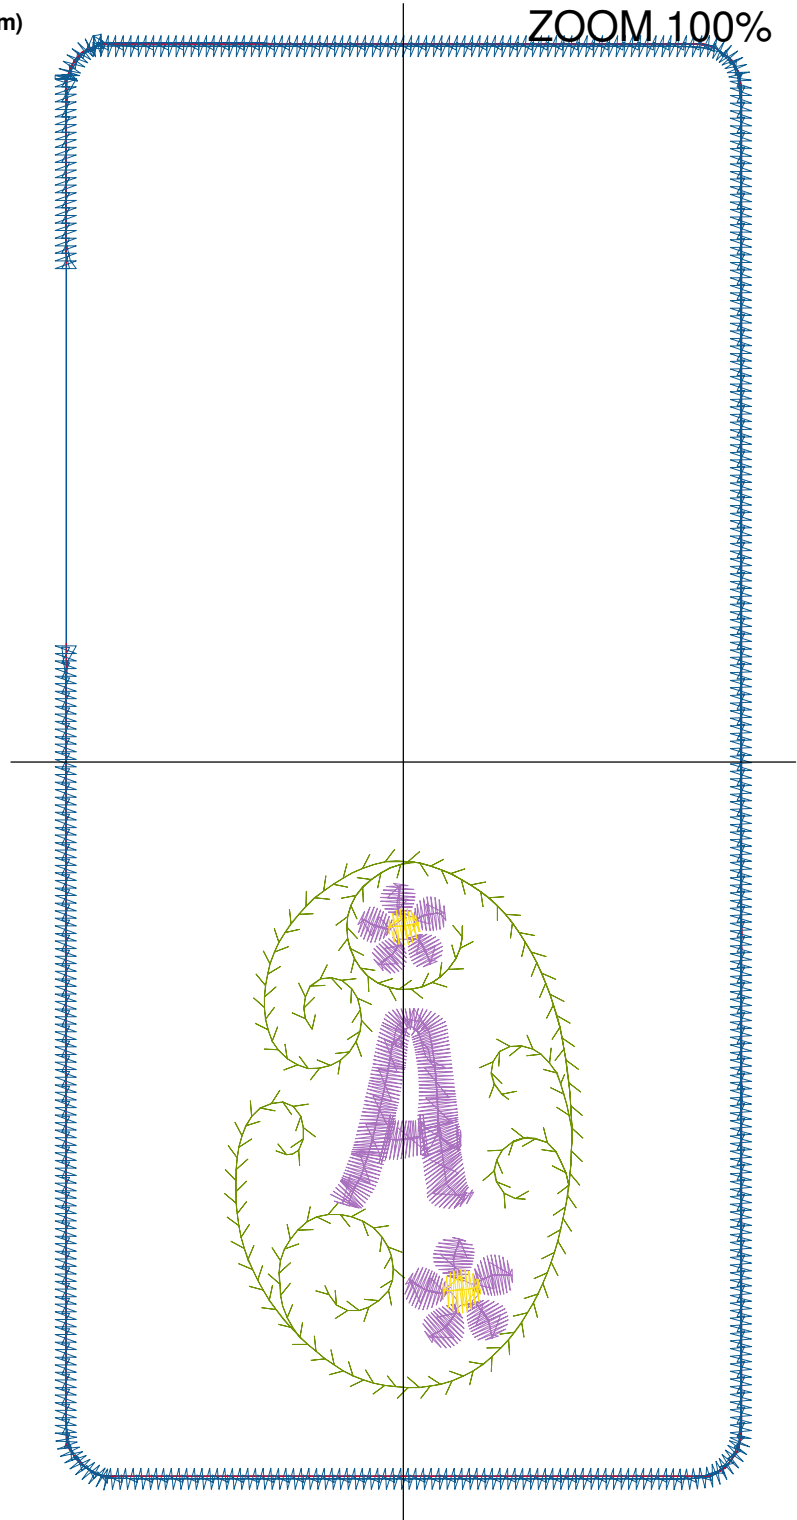

Design Name: atwnls0723-5x7	Customer Name:	Machine Set: Default	
Size=92.20 mm x 192.60 mm	Stitch No.=5095	ChangeColor No.=6	Trim No.=6

No.	Thread	Length(m)
1.	 Robison Anton Super Brite Poly.Jockey Red.5581	1.11
2.	 Robison Anton Super Brite Poly.Baltic Blue.5741	1.33
3.	 Robison Anton Super Brite Poly.Green Dust.5757	1.67
4.	 Robison Anton Super Brite Poly.Cindy Purple.9088	2.70
5.	 Robison Anton Super Brite Poly.Black Eyed Susie.5861	0.19
6.	 Robison Anton Super Brite Poly.Jockey Red.5581	0.80
7.	 Robison Anton Super Brite Poly.Blue.5520	4.74

ZOOM 100%

Color Sequence:

Design Name: atwnls0724-5x7	Customer Name:	Machine Set: Default	
Size=92.20 mm x 192.60 mm	Stitch No.=5167	ChangeColor No.=6	Trim No.=6

Design Note:

No.	Thread	Length(m)
1.	 Robison Anton Super Brite Poly.Jockey Red.5581	1.11
2.	 Robison Anton Super Brite Poly.Baltic Blue.5741	1.33
3.	 Robison Anton Super Brite Poly.Green Dust.5757	1.67
4.	 Robison Anton Super Brite Poly.Cindy Purple.9088	2.91
5.	 Robison Anton Super Brite Poly.Black Eyed Susie.5861	0.19
6.	 Robison Anton Super Brite Poly.Jockey Red.5581	0.80
7.	 Robison Anton Super Brite Poly.Blue.5520	4.74

Color Sequence:

Design Name: atwnls0725-5x7	Customer Name:	Machine Set: Default	
Size=92.20 mm x 192.60 mm	Stitch No.=4983	ChangeColor No.=6	Trim No.=6

Design Note:

No.	Thread	Length(m)
1.	 Robison Anton Super Brite Poly.Jockey Red.5581	1.11
2.	 Robison Anton Super Brite Poly.Baltic Blue.5741	1.33
3.	 Robison Anton Super Brite Poly.Green Dust.5757	1.67
4.	 Robison Anton Super Brite Poly.Cindy Purple.9088	2.35
5.	 Robison Anton Super Brite Poly.Black Eyed Susie.5861	0.19
6.	 Robison Anton Super Brite Poly.Jockey Red.5581	0.80
7.	 Robison Anton Super Brite Poly.Blue.5520	4.74