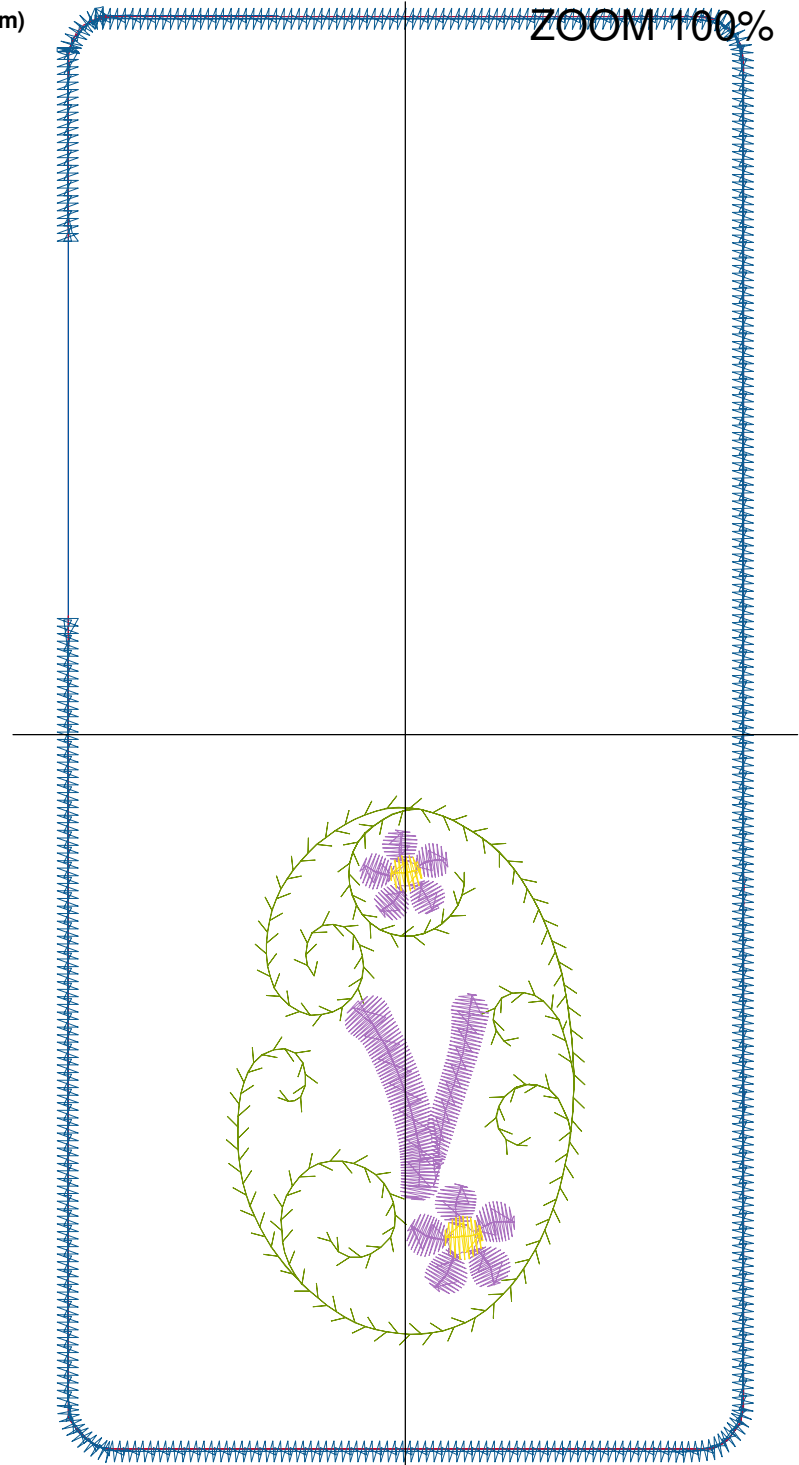

Color Sequence:

Design Name: atwnls0743-5x7	Customer Name:	Machine Set: Default	
Size=92.20 mm x 192.60 mm	Stitch No.=5110	ChangeColor No.=6	Trim No.=4

Design Note:

No.	Thread	Length(m)
1.	 Robison Anton Super Brite Poly.Green Dust.5757	1.67
2.	 Robison Anton Super Brite Poly.Cindy Purple.9088	2.73
3.	 Robison Anton Super Brite Poly.Black Eyed Susie.5861	0.19
4.	 Robison Anton Super Brite Poly.Jockey Red.5581	0.76
5.	 Robison Anton Super Brite Poly.Baltic Blue.5741	1.63
6.	 Robison Anton Super Brite Poly.Jockey Red.5581	1.03
7.	 Robison Anton Super Brite Poly.Blue.5520	4.74

Color Sequence:

Design Name: atwnls0744-5x7	Customer Name:	Machine Set: Default	
Size=92.20 mm x 192.60 mm	Stitch No.=4735	ChangeColor No.=6	Trim No.=5

Design Note:

No.	Thread	Length(m)
1.	 Robison Anton Super Brite Poly.Jockey Red.5581	0.56
2.	 Robison Anton Super Brite Poly.Baltic Blue.5741	1.33
3.	 Robison Anton Super Brite Poly.Green Dust.5757	1.67
4.	 Robison Anton Super Brite Poly.Cindy Purple.9088	2.28
5.	 Robison Anton Super Brite Poly.Black Eyed Susie.5861	0.19
6.	 Robison Anton Super Brite Poly.Jockey Red.5581	0.80
7.	 Robison Anton Super Brite Poly.Blue.5520	4.74

Color Sequence:

Design Name: atwnls0745-5x7	Customer Name:	Machine Set: Default	
Size=92.20 mm x 192.60 mm	Stitch No.=4875	ChangeColor No.=6	Trim No.=6

Design Note:

No.	Thread	Length(m)
1.	 Robison Anton Super Brite Poly.Jockey Red.5581	0.56
2.	 Robison Anton Super Brite Poly.Baltic Blue.5741	1.34
3.	 Robison Anton Super Brite Poly.Green Dust.5757	1.67
4.	 Robison Anton Super Brite Poly.Cindy Purple.9088	2.63
5.	 Robison Anton Super Brite Poly.Black Eyed Susie.5861	0.19
6.	 Robison Anton Super Brite Poly.Jockey Red.5581	0.79
7.	 Robison Anton Super Brite Poly.Blue.5520	4.74