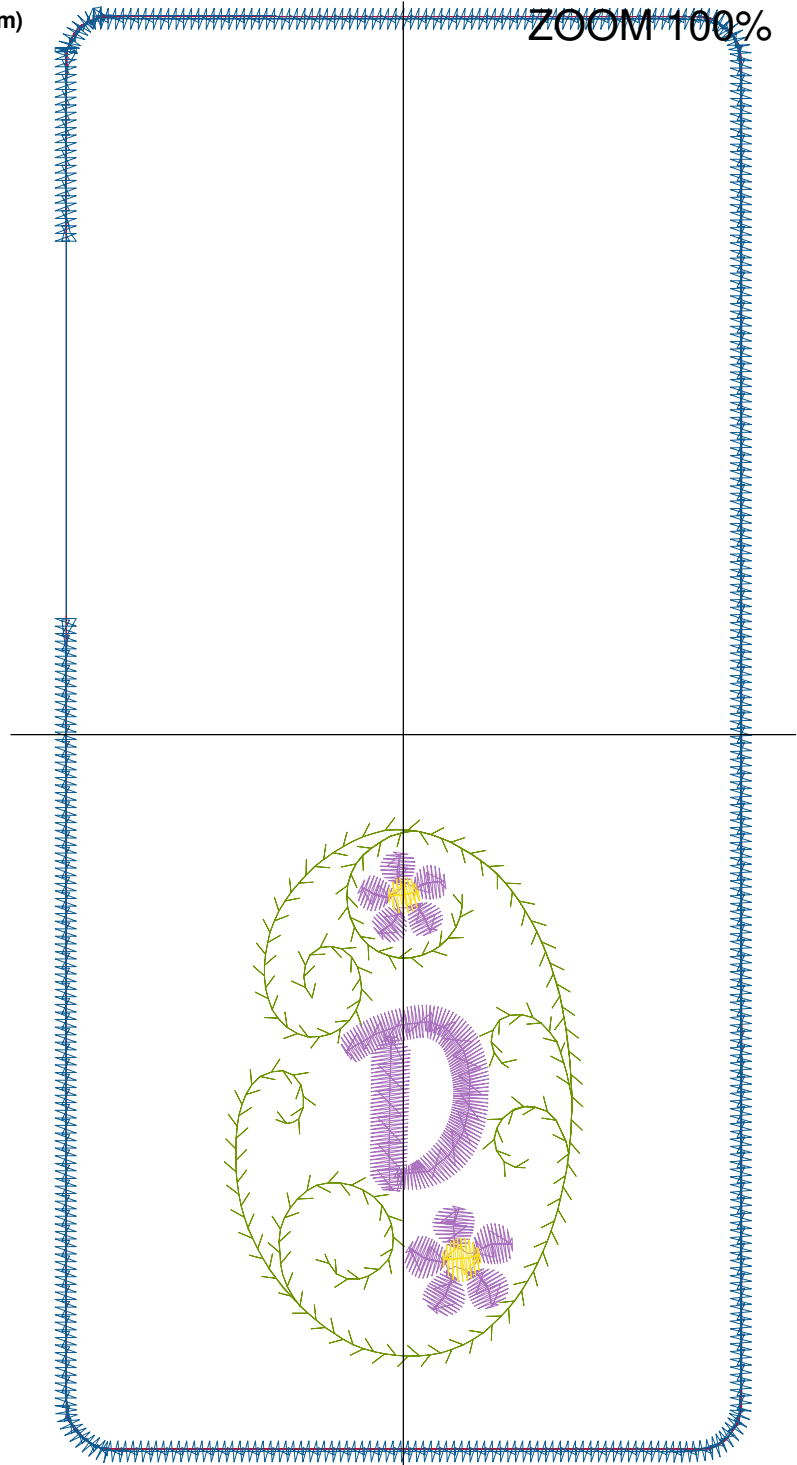

Design Name: atwnls0723-5x7	Customer Name:	Machine Set: Default	
Size=92.20 mm x 192.60 mm	Stitch No.=5095	ChangeColor No.=6	Trim No.=6

No.	Thread	Length(m)
1.	 Robison Anton Super Brite Poly.Jockey Red.5581	1.11
2.	 Robison Anton Super Brite Poly.Baltic Blue.5741	1.33
3.	 Robison Anton Super Brite Poly.Green Dust.5757	1.67
4.	 Robison Anton Super Brite Poly.Cindy Purple.9088	2.70
5.	 Robison Anton Super Brite Poly.Black Eyed Susie.5861	0.19
6.	 Robison Anton Super Brite Poly.Jockey Red.5581	0.80
7.	 Robison Anton Super Brite Poly.Blue.5520	4.74

Color Sequence:

Design Name: atwnls0725-5x7	Customer Name:	Machine Set: Default	
Size=92.20 mm x 192.60 mm	Stitch No.=4983	ChangeColor No.=6	Trim No.=6

Design Note:

No.	Thread	Length(m)
1.	 Robison Anton Super Brite Poly.Jockey Red.5581	1.11
2.	 Robison Anton Super Brite Poly.Baltic Blue.5741	1.33
3.	 Robison Anton Super Brite Poly.Green Dust.5757	1.67
4.	 Robison Anton Super Brite Poly.Cindy Purple.9088	2.35
5.	 Robison Anton Super Brite Poly.Black Eyed Susie.5861	0.19
6.	 Robison Anton Super Brite Poly.Jockey Red.5581	0.80
7.	 Robison Anton Super Brite Poly.Blue.5520	4.74

Color Sequence:

Design Name: atwnls0726-5x7	Customer Name:	Machine Set: Default	
Size=92.20 mm x 192.60 mm	Stitch No.=5034	ChangeColor No.=6	Trim No.=7

Design Note:

No.	Thread	Length(m)
1.	 Robison Anton Super Brite Poly.Jockey Red.5581	1.11
2.	 Robison Anton Super Brite Poly.Baltic Blue.5741	1.33
3.	 Robison Anton Super Brite Poly.Green Dust.5757	1.67
4.	 Robison Anton Super Brite Poly.Cindy Purple.9088	2.55
5.	 Robison Anton Super Brite Poly.Black Eyed Susie.5861	0.19
6.	 Robison Anton Super Brite Poly.Jockey Red.5581	0.79
7.	 Robison Anton Super Brite Poly.Blue.5520	4.74