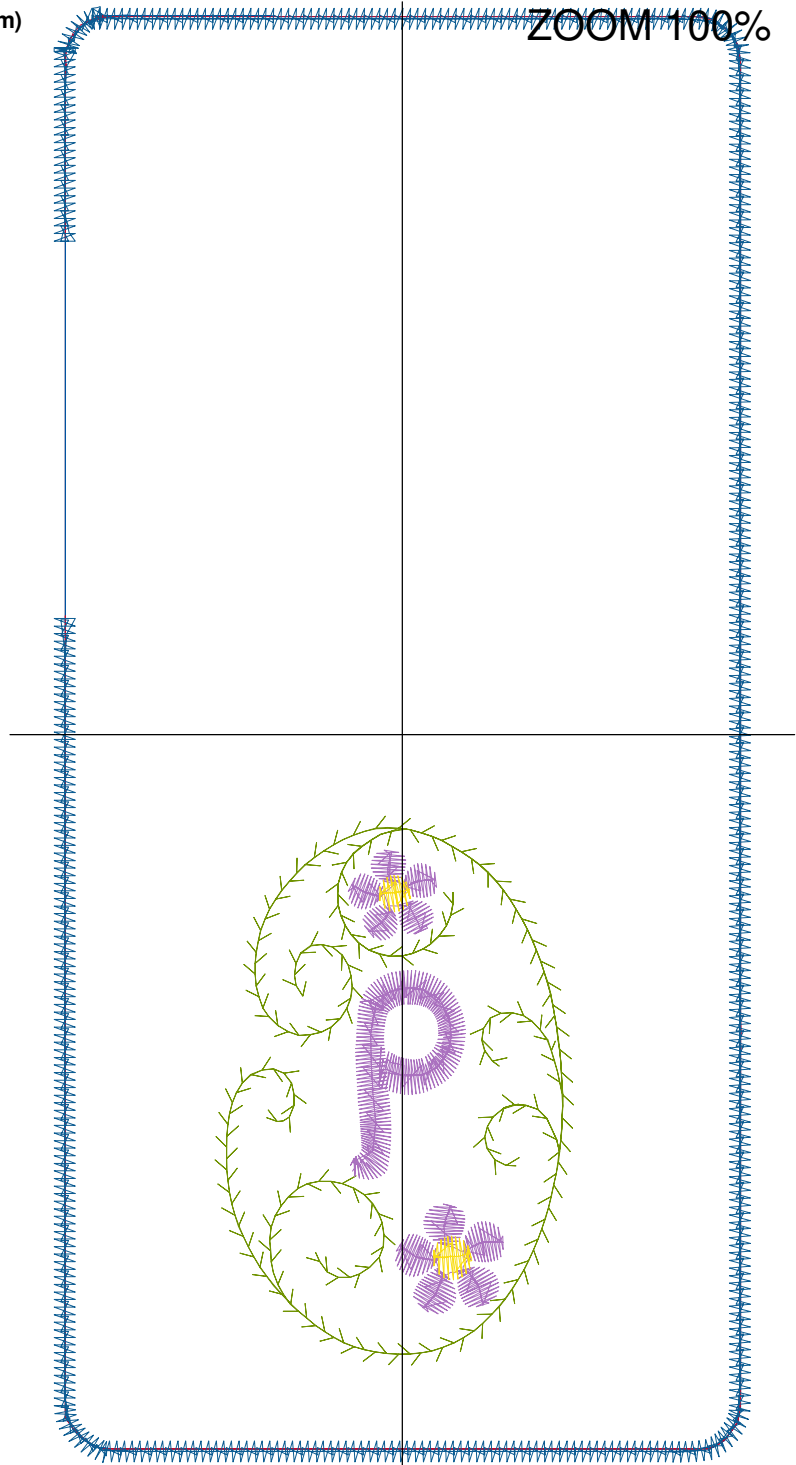

Design Name: atwnls0723-5x7	Customer Name:	Machine Set: Default	
Size=92.20 mm x 192.60 mm	Stitch No.=5095	ChangeColor No.=6	Trim No.=6

No.	Thread	Length(m)
1.	 Robison Anton Super Brite Poly.Jockey Red.5581	1.11
2.	 Robison Anton Super Brite Poly.Baltic Blue.5741	1.33
3.	 Robison Anton Super Brite Poly.Green Dust.5757	1.67
4.	 Robison Anton Super Brite Poly.Cindy Purple.9088	2.70
5.	 Robison Anton Super Brite Poly.Black Eyed Susie.5861	0.19
6.	 Robison Anton Super Brite Poly.Jockey Red.5581	0.80
7.	 Robison Anton Super Brite Poly.Blue.5520	4.74

Color Sequence:

Design Name: atwnls0738-5x7	Customer Name:	Machine Set: Default	
Size=92.20 mm x 192.60 mm	Stitch No.=4768	ChangeColor No.=6	Trim No.=6

Design Note:

No.	Thread	Length(m)
1.	 Robison Anton Super Brite Poly.Jockey Red.5581	0.56
2.	 Robison Anton Super Brite Poly.Baltic Blue.5741	1.33
3.	 Robison Anton Super Brite Poly.Green Dust.5757	1.67
4.	 Robison Anton Super Brite Poly.Cindy Purple.9088	2.28
5.	 Robison Anton Super Brite Poly.Black Eyed Susie.5861	0.19
6.	 Robison Anton Super Brite Poly.Jockey Red.5581	0.79
7.	 Robison Anton Super Brite Poly.Blue.5520	4.74

Color Sequence:

Design Name: atwnls0739-5x7	Customer Name:	Machine Set: Default	
Size=92.20 mm x 192.60 mm	Stitch No.=5019	ChangeColor No.=6	Trim No.=7

Design Note:

No.	Thread	Length(m)
1.	 Robison Anton Super Brite Poly.Jockey Red.5581	0.56
2.	 Robison Anton Super Brite Poly.Baltic Blue.5741	1.33
3.	 Robison Anton Super Brite Poly.Green Dust.5757	1.67
4.	 Robison Anton Super Brite Poly.Cindy Purple.9088	2.80
5.	 Robison Anton Super Brite Poly.Black Eyed Susie.5861	0.19
6.	 Robison Anton Super Brite Poly.Jockey Red.5581	0.79
7.	 Robison Anton Super Brite Poly.Blue.5520	4.74