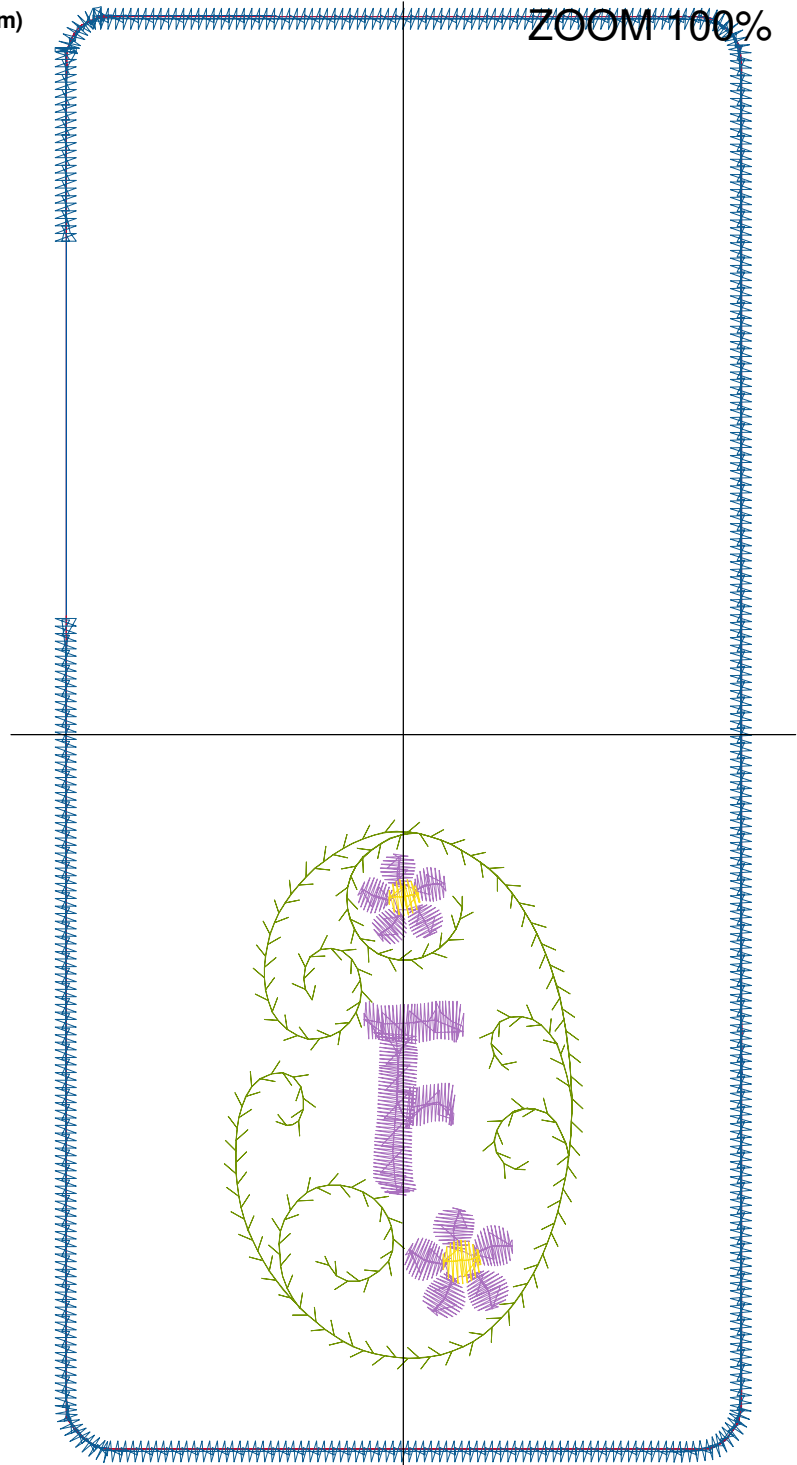

Color Sequence:

Design Name: atwnls0727-5x7	Customer Name:	Machine Set: Default	
Size=92.20 mm x 192.60 mm	Stitch No.=4938	ChangeColor No.=6	Trim No.=5

Design Note:

No.	Thread	Length(m)
1.	 Robison Anton Super Brite Poly.Jockey Red.5581	0.56
2.	 Robison Anton Super Brite Poly.Baltic Blue.5741	1.63
3.	 Robison Anton Super Brite Poly.Green Dust.5757	1.67
4.	 Robison Anton Super Brite Poly.Cindy Purple.9088	2.38
5.	 Robison Anton Super Brite Poly.Black Eyed Susie.5861	0.19
6.	 Robison Anton Super Brite Poly.Jockey Red.5581	1.03
7.	 Robison Anton Super Brite Poly.Blue.5520	4.53

Color Sequence:

Design Name: atwnls0728-5x7	Customer Name:	Machine Set: Default	
Size=92.20 mm x 192.60 mm	Stitch No.=4958	ChangeColor No.=6	Trim No.=7

Design Note:

No.	Thread	Length(m)
1.	 Robison Anton Super Brite Poly.Jockey Red.5581	1.11
2.	 Robison Anton Super Brite Poly.Baltic Blue.5741	1.33
3.	 Robison Anton Super Brite Poly.Green Dust.5757	1.67
4.	 Robison Anton Super Brite Poly.Cindy Purple.9088	2.20
5.	 Robison Anton Super Brite Poly.Black Eyed Susie.5861	0.19
6.	 Robison Anton Super Brite Poly.Jockey Red.5581	0.79
7.	 Robison Anton Super Brite Poly.Blue.5520	4.74

Color Sequence:

Design Name: atwnls0729-5x7	Customer Name:	Machine Set: Default	
Size=92.20 mm x 192.60 mm	Stitch No.=5046	ChangeColor No.=6	Trim No.=6

No.	Thread	Length(m)
1.	 Robison Anton Super Brite Poly.Jockey Red.5581	1.11
2.	 Robison Anton Super Brite Poly.Baltic Blue.5741	1.33
3.	 Robison Anton Super Brite Poly.Green Dust.5757	1.67
4.	 Robison Anton Super Brite Poly.Cindy Purple.9088	2.57
5.	 Robison Anton Super Brite Poly.Black Eyed Susie.5861	0.19
6.	 Robison Anton Super Brite Poly.Jockey Red.5581	0.80
7.	 Robison Anton Super Brite Poly.Blue.5520	4.74