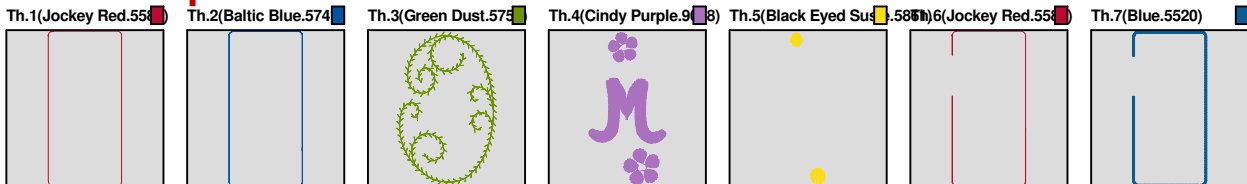

Color Sequence:

Design Name: atwnls0734-5x7	Customer Name:	Machine Set: Default	
Size=92.20 mm x 192.60 mm	Stitch No.=4865	ChangeColor No.=6	Trim No.=5

Design Note:

No.	Thread	Length(m)
1.	 Robison Anton Super Brite Poly.Jockey Red.5581	0.56
2.	 Robison Anton Super Brite Poly.Baltic Blue.5741	1.34
3.	 Robison Anton Super Brite Poly.Green Dust.5757	1.67
4.	 Robison Anton Super Brite Poly.Cindy Purple.9088	2.46
5.	 Robison Anton Super Brite Poly.Black Eyed Susie.5861	0.19
6.	 Robison Anton Super Brite Poly.Jockey Red.5581	0.80
7.	 Robison Anton Super Brite Poly.Blue.5520	4.74

Color Sequence:

Design Name: atwnls0735-5x7	Customer Name:	Machine Set: Default	
Size=92.20 mm x 192.60 mm	Stitch No.=4999	ChangeColor No.=6	Trim No.=6

Design Note:

No.	Thread	Length(m)
1.	 Robison Anton Super Brite Poly.Jockey Red.5581	0.56
2.	 Robison Anton Super Brite Poly.Baltic Blue.5741	1.34
3.	 Robison Anton Super Brite Poly.Green Dust.5757	1.67
4.	 Robison Anton Super Brite Poly.Cindy Purple.9088	3.05
5.	 Robison Anton Super Brite Poly.Black Eyed Susie.5861	0.19
6.	 Robison Anton Super Brite Poly.Jockey Red.5581	0.80
7.	 Robison Anton Super Brite Poly.Blue.5520	4.74

Color Sequence:

Design Name: atwnls0736-5x7	Customer Name:	Machine Set: Default	
Size=92.20 mm x 192.60 mm	Stitch No.=5140	ChangeColor No.=6	Trim No.=6

Design Note:

No.	Thread	Length(m)
1.	 Robison Anton Super Brite Poly.Jockey Red.5581	1.11
2.	 Robison Anton Super Brite Poly.Baltic Blue.5741	1.33
3.	 Robison Anton Super Brite Poly.Green Dust.5757	1.67
4.	 Robison Anton Super Brite Poly.Cindy Purple.9088	2.33
5.	 Robison Anton Super Brite Poly.Black Eyed Susie.5861	0.19
6.	 Robison Anton Super Brite Poly.Jockey Red.5581	0.69
7.	 Robison Anton Super Brite Poly.Blue.5520	4.74