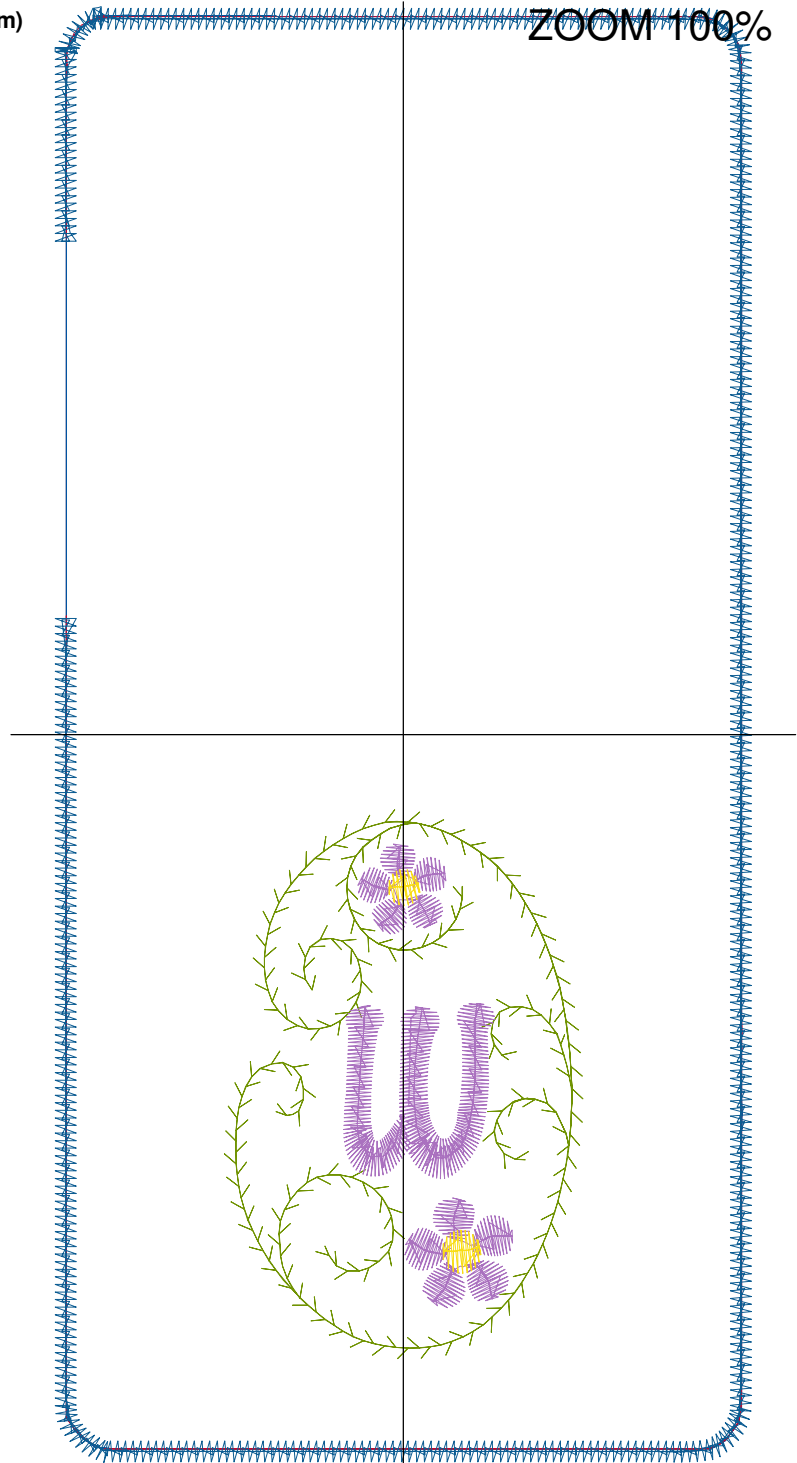

Color Sequence:

Design Name: atwnls0744-5x7	Customer Name:	Machine Set: Default	
Size=92.20 mm x 192.60 mm	Stitch No.=4735	ChangeColor No.=6	Trim No.=5

Design Note:

No.	Thread	Length(m)
1.	 Robison Anton Super Brite Poly.Jockey Red.5581	0.56
2.	 Robison Anton Super Brite Poly.Baltic Blue.5741	1.33
3.	 Robison Anton Super Brite Poly.Green Dust.5757	1.67
4.	 Robison Anton Super Brite Poly.Cindy Purple.9088	2.28
5.	 Robison Anton Super Brite Poly.Black Eyed Susie.5861	0.19
6.	 Robison Anton Super Brite Poly.Jockey Red.5581	0.80
7.	 Robison Anton Super Brite Poly.Blue.5520	4.74

Color Sequence:

Design Name: atwnls0745-5x7	Customer Name:	Machine Set: Default	
Size=92.20 mm x 192.60 mm	Stitch No.=4875	ChangeColor No.=6	Trim No.=6

Design Note:

No.	Thread	Length(m)
1.	 Robison Anton Super Brite Poly.Jockey Red.5581	0.56
2.	 Robison Anton Super Brite Poly.Baltic Blue.5741	1.34
3.	 Robison Anton Super Brite Poly.Green Dust.5757	1.67
4.	 Robison Anton Super Brite Poly.Cindy Purple.9088	2.63
5.	 Robison Anton Super Brite Poly.Black Eyed Susie.5861	0.19
6.	 Robison Anton Super Brite Poly.Jockey Red.5581	0.79
7.	 Robison Anton Super Brite Poly.Blue.5520	4.74

Color Sequence:

Design Name: atwnls0746-5x7	Customer Name:	Machine Set: Default	
Size=92.20 mm x 192.60 mm	Stitch No.=4999	ChangeColor No.=6	Trim No.=6

Design Note:

No.	Thread	Length(m)
1.	 Robison Anton Super Brite Poly.Jockey Red.5581	1.11
2.	 Robison Anton Super Brite Poly.Baltic Blue.5741	1.33
3.	 Robison Anton Super Brite Poly.Green Dust.5757	1.67
4.	 Robison Anton Super Brite Poly.Cindy Purple.9088	2.28
5.	 Robison Anton Super Brite Poly.Black Eyed Susie.5861	0.19
6.	 Robison Anton Super Brite Poly.Jockey Red.5581	0.80
7.	 Robison Anton Super Brite Poly.Blue.5520	4.74