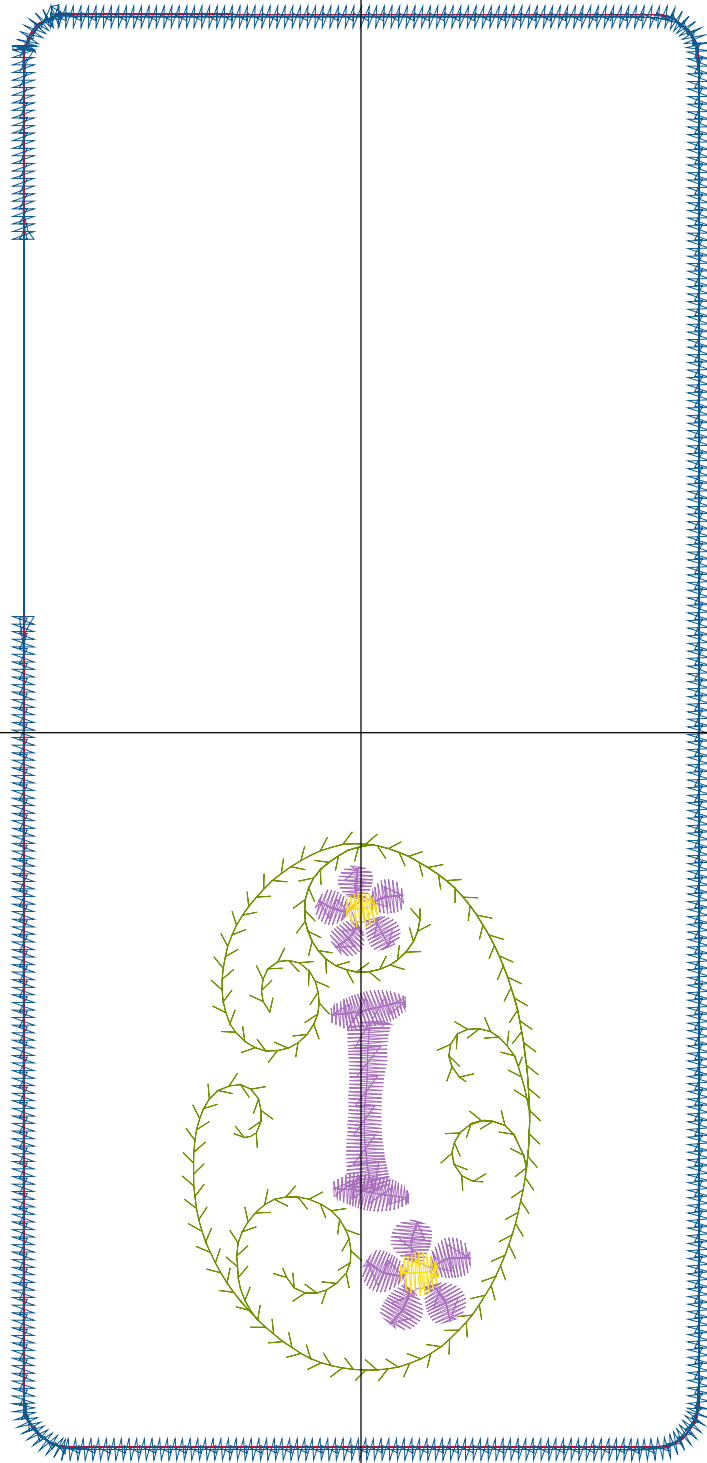

ZOOM 100%

Color Sequence:

Design Name: atwnls0730-5x7	Customer Name:	Machine Set: Default	
Size=92.20 mm x 192.60 mm	Stitch No.=4852	ChangeColor No.=6	Trim No.=5

No.	Thread	Length(m)
1.	 Robison Anton Super Brite Poly.Jockey Red.5581	0.56
2.	 Robison Anton Super Brite Poly.Baltic Blue.5741	1.34
3.	 Robison Anton Super Brite Poly.Green Dust.5757	1.67
4.	 Robison Anton Super Brite Poly.Cindy Purple.9088	2.56
5.	 Robison Anton Super Brite Poly.Black Eyed Susie.5861	0.19
6.	 Robison Anton Super Brite Poly.Jockey Red.5581	0.80
7.	 Robison Anton Super Brite Poly.Blue.5520	4.74

Color Sequence:

Design Name: atwnls0731-5x7	Customer Name:	Machine Set: Default	
Size=92.20 mm x 192.60 mm	Stitch No.=4944	ChangeColor No.=6	Trim No.=6

No.	Thread	Length(m)
1.	 Robison Anton Super Brite Poly.Jockey Red.5581	1.11
2.	 Robison Anton Super Brite Poly.Baltic Blue.5741	1.33
3.	 Robison Anton Super Brite Poly.Green Dust.5757	1.67
4.	 Robison Anton Super Brite Poly.Cindy Purple.9088	2.10
5.	 Robison Anton Super Brite Poly.Black Eyed Susie.5861	0.19
6.	 Robison Anton Super Brite Poly.Jockey Red.5581	0.80
7.	 Robison Anton Super Brite Poly.Blue.5520	4.74

Color Sequence:

Design Name: atwnls0732-5x7	Customer Name:	Machine Set: Default	
Size=92.20 mm x 192.60 mm	Stitch No.=4753	ChangeColor No.=6	Trim No.=5

Design Note:

No.	Thread	Length(m)
1.	 Robison Anton Super Brite Poly.Jockey Red.5581	0.56
2.	 Robison Anton Super Brite Poly.Baltic Blue.5741	1.34
3.	 Robison Anton Super Brite Poly.Green Dust.5757	1.67
4.	 Robison Anton Super Brite Poly.Cindy Purple.9088	2.30
5.	 Robison Anton Super Brite Poly.Black Eyed Susie.5861	0.19
6.	 Robison Anton Super Brite Poly.Jockey Red.5581	0.80
7.	 Robison Anton Super Brite Poly.Blue.5520	4.74