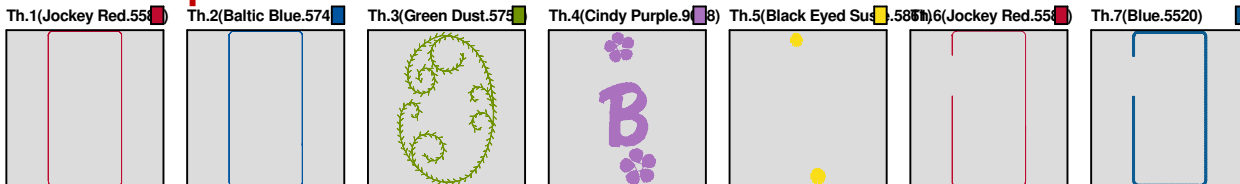

Design Name: atwnls0723-5x7	Customer Name:	Machine Set: Default	
Size=92.20 mm x 192.60 mm	Stitch No.=5095	ChangeColor No.=6	Trim No.=6

No.	Thread	Length(m)
1.	 Robison Anton Super Brite Poly.Jockey Red.5581	1.11
2.	 Robison Anton Super Brite Poly.Baltic Blue.5741	1.33
3.	 Robison Anton Super Brite Poly.Green Dust.5757	1.67
4.	 Robison Anton Super Brite Poly.Cindy Purple.9088	2.70
5.	 Robison Anton Super Brite Poly.Black Eyed Susie.5861	0.19
6.	 Robison Anton Super Brite Poly.Jockey Red.5581	0.80
7.	 Robison Anton Super Brite Poly.Blue.5520	4.74

ZOOM 100%

Color Sequence:

Design Name: atwnls0724-5x7	Customer Name:	Machine Set: Default	
Size=92.20 mm x 192.60 mm	Stitch No.=5167	ChangeColor No.=6	Trim No.=6

Design Note:

No.	Thread	Length(m)
1.	 Robison Anton Super Brite Poly.Jockey Red.5581	1.11
2.	 Robison Anton Super Brite Poly.Baltic Blue.5741	1.33
3.	 Robison Anton Super Brite Poly.Green Dust.5757	1.67
4.	 Robison Anton Super Brite Poly.Cindy Purple.9088	2.91
5.	 Robison Anton Super Brite Poly.Black Eyed Susie.5861	0.19
6.	 Robison Anton Super Brite Poly.Jockey Red.5581	0.80
7.	 Robison Anton Super Brite Poly.Blue.5520	4.74

Color Sequence:

Design Name: atwnls0725-5x7	Customer Name:	Machine Set: Default	
Size=92.20 mm x 192.60 mm	Stitch No.=4983	ChangeColor No.=6	Trim No.=6

Design Note:

No.	Thread	Length(m)
1.	 Robison Anton Super Brite Poly.Jockey Red.5581	1.11
2.	 Robison Anton Super Brite Poly.Baltic Blue.5741	1.33
3.	 Robison Anton Super Brite Poly.Green Dust.5757	1.67
4.	 Robison Anton Super Brite Poly.Cindy Purple.9088	2.35
5.	 Robison Anton Super Brite Poly.Black Eyed Susie.5861	0.19
6.	 Robison Anton Super Brite Poly.Jockey Red.5581	0.80
7.	 Robison Anton Super Brite Poly.Blue.5520	4.74