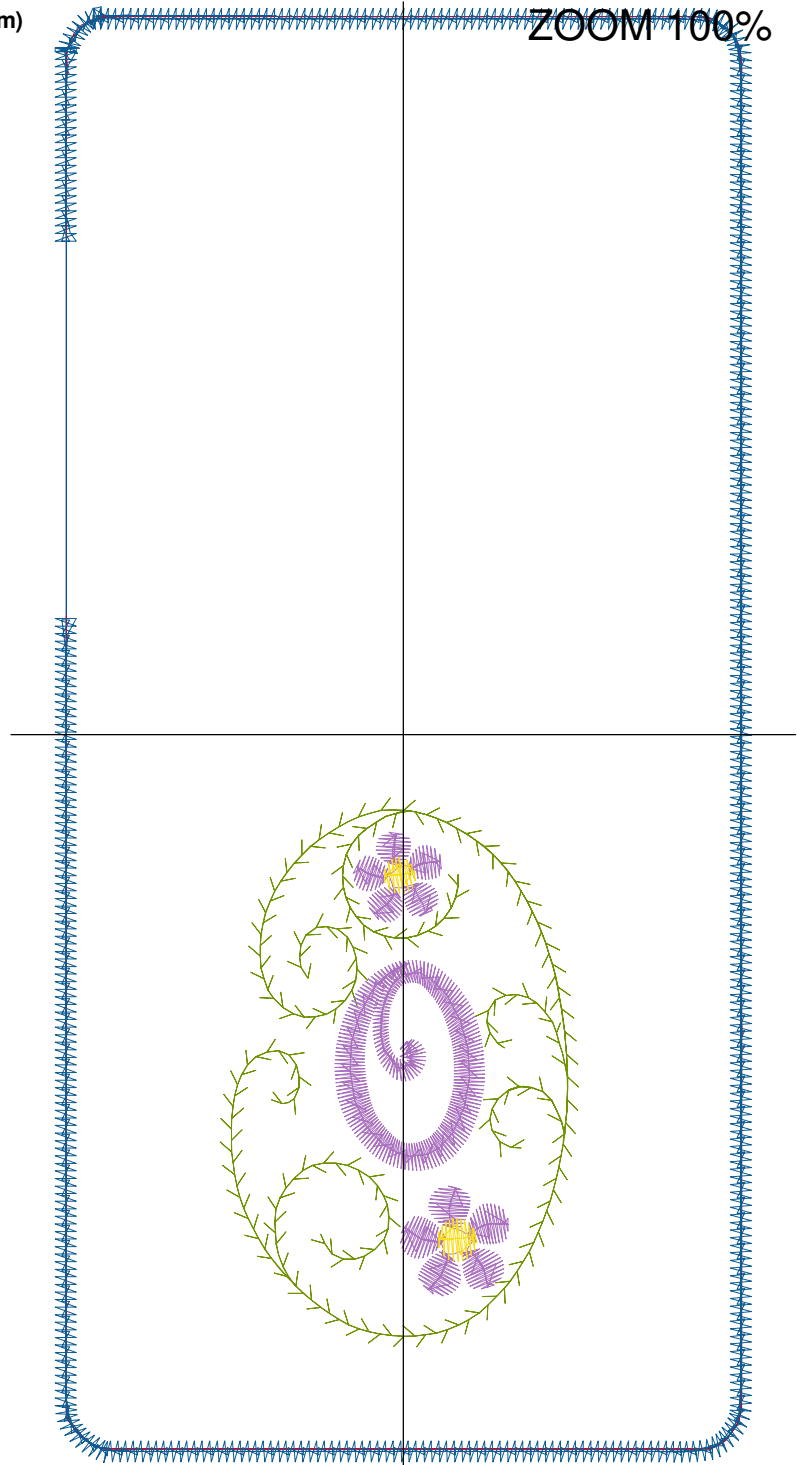

Design Name: atwnls0737-5x7	Customer Name:	Machine Set: Default	
Size=92.20 mm x 192.60 mm	Stitch No.=4926	ChangeColor No.=6	Trim No.=6

Design Note:

No.	Thread	Length(m)
1.	Robison Anton Super Brite Poly.Jockey Red.5581	0.56
2.	Robison Anton Super Brite Poly.Baltic Blue.5741	1.33
3.	Robison Anton Super Brite Poly.Green Dust.5757	1.67
4.	Robison Anton Super Brite Poly.Cindy Purple.9088	2.63
5.	Robison Anton Super Brite Poly.Black Eyed Susie.5861	0.19
6.	Robison Anton Super Brite Poly.Jockey Red.5581	0.79
7.	Robison Anton Super Brite Poly.Blue.5520	4.74