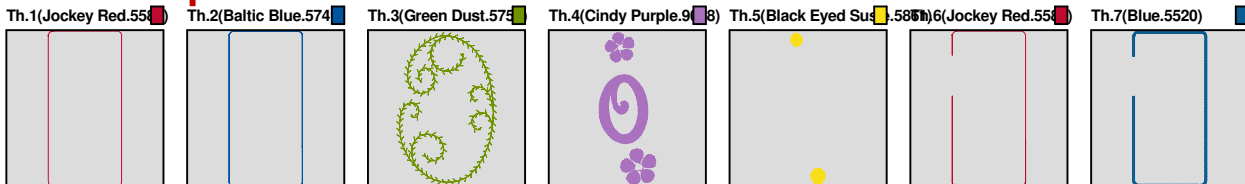

Color Sequence: