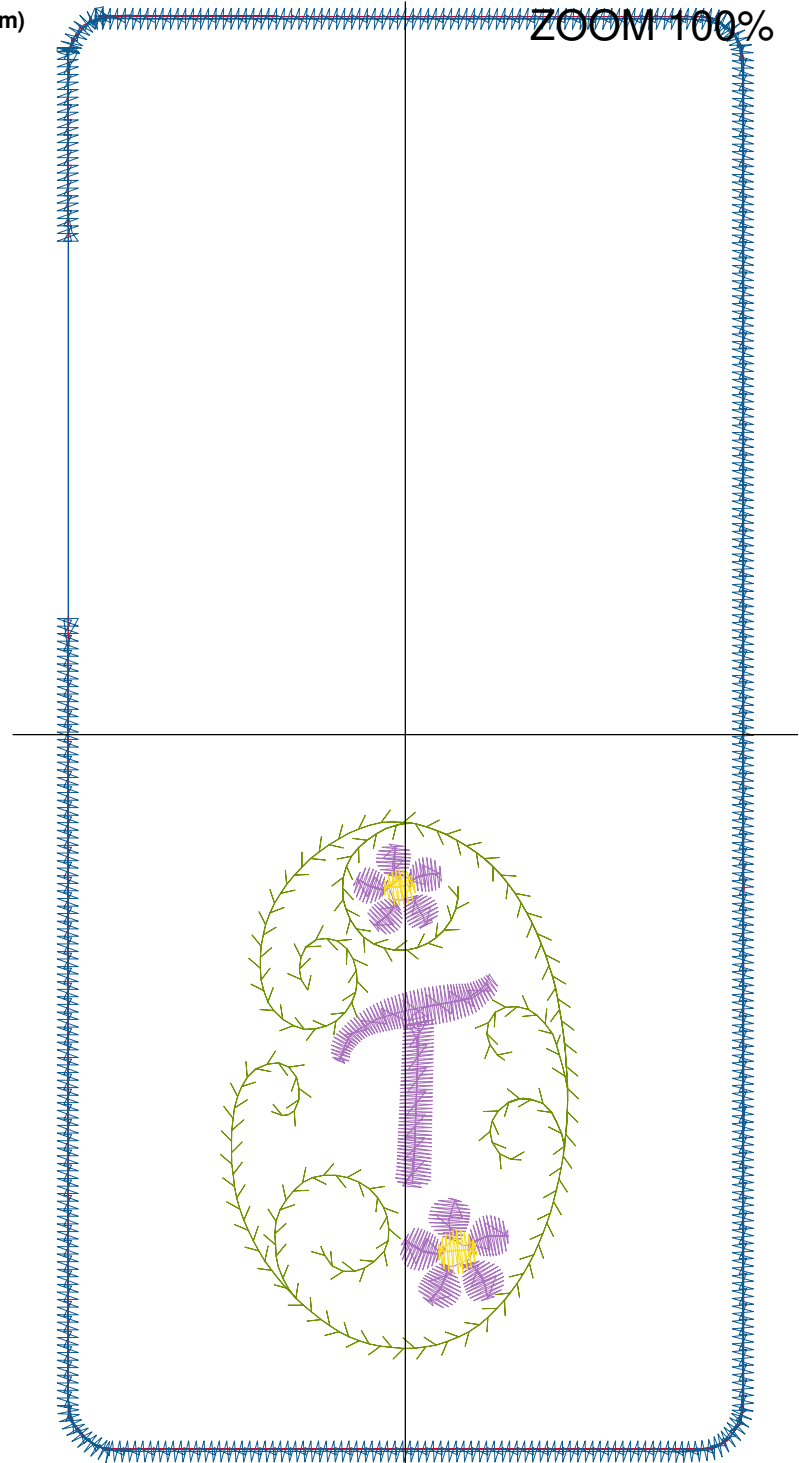

Design Name: atwnls0723-5x7	Customer Name:	Machine Set: Default	
Size=92.20 mm x 192.60 mm	Stitch No.=5095	ChangeColor No.=6	Trim No.=6

No.	Thread	Length(m)
1.	 Robison Anton Super Brite Poly.Jockey Red.5581	1.11
2.	 Robison Anton Super Brite Poly.Baltic Blue.5741	1.33
3.	 Robison Anton Super Brite Poly.Green Dust.5757	1.67
4.	 Robison Anton Super Brite Poly.Cindy Purple.9088	2.70
5.	 Robison Anton Super Brite Poly.Black Eyed Susie.5861	0.19
6.	 Robison Anton Super Brite Poly.Jockey Red.5581	0.80
7.	 Robison Anton Super Brite Poly.Blue.5520	4.74

Color Sequence:

Design Name: atwnls0742-5x7	Customer Name:	Machine Set: Default	
Size=92.20 mm x 192.60 mm	Stitch No.=4812	ChangeColor No.=6	Trim No.=6

Design Note:

No.	Thread	Length(m)
1.	 Robison Anton Super Brite Poly.Jockey Red.5581	0.76
2.	 Robison Anton Super Brite Poly.Baltic Blue.5741	1.34
3.	 Robison Anton Super Brite Poly.Green Dust.5757	1.67
4.	 Robison Anton Super Brite Poly.Cindy Purple.9088	2.10
5.	 Robison Anton Super Brite Poly.Black Eyed Susie.5861	0.19
6.	 Robison Anton Super Brite Poly.Jockey Red.5581	0.80
7.	 Robison Anton Super Brite Poly.Blue.5520	4.74

Color Sequence:

Design Name: atwnls0743-5x7	Customer Name:	Machine Set: Default	
Size=92.20 mm x 192.60 mm	Stitch No.=5110	ChangeColor No.=6	Trim No.=4

Design Note:

No.	Thread	Length(m)
1.	 Robison Anton Super Brite Poly.Green Dust.5757	1.67
2.	 Robison Anton Super Brite Poly.Cindy Purple.9088	2.73
3.	 Robison Anton Super Brite Poly.Black Eyed Susie.5861	0.19
4.	 Robison Anton Super Brite Poly.Jockey Red.5581	0.76
5.	 Robison Anton Super Brite Poly.Baltic Blue.5741	1.63
6.	 Robison Anton Super Brite Poly.Jockey Red.5581	1.03
7.	 Robison Anton Super Brite Poly.Blue.5520	4.74