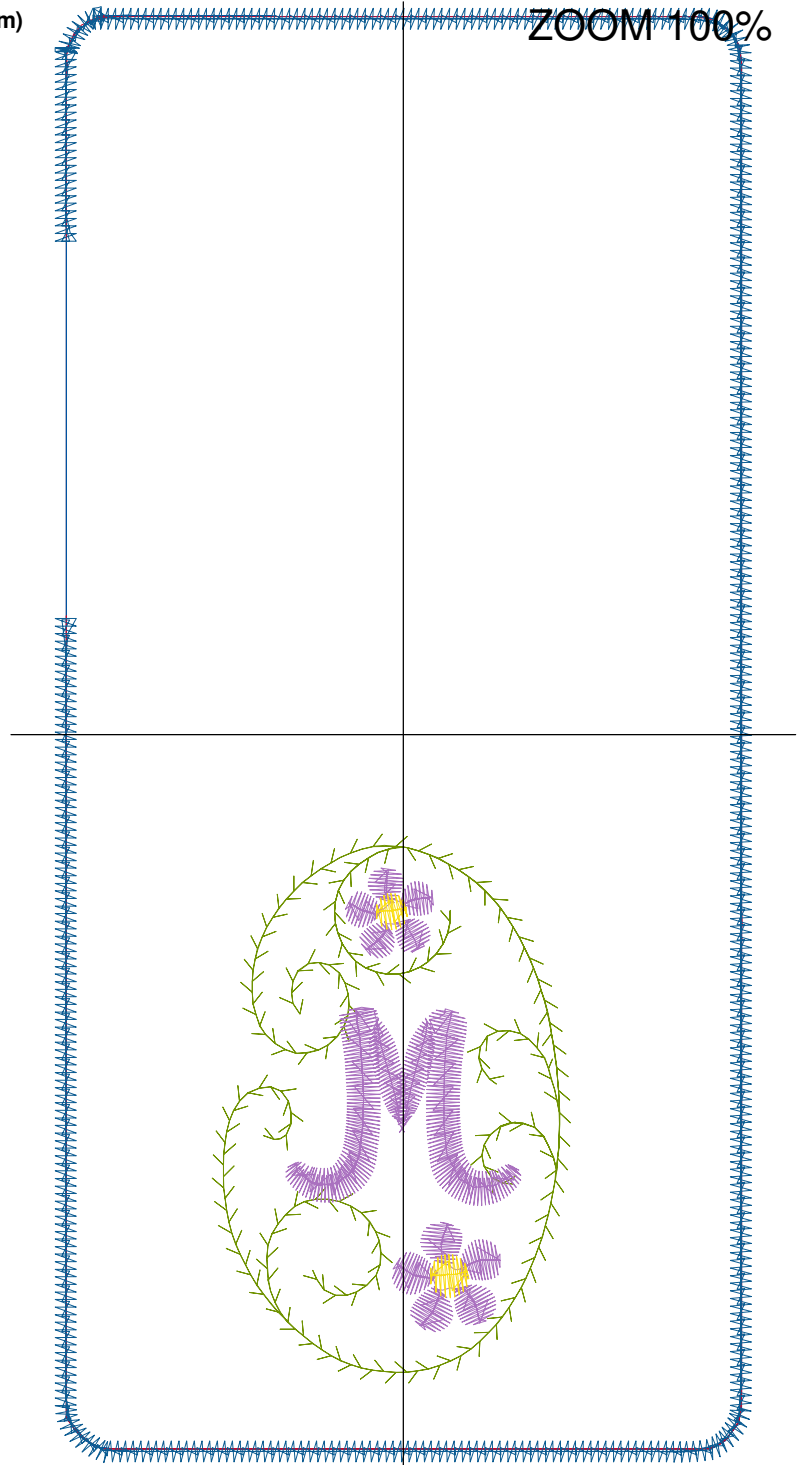

Design Name: atwnls0723-5x7	Customer Name:	Machine Set: Default	
Size=92.20 mm x 192.60 mm	Stitch No.=5095	ChangeColor No.=6	Trim No.=6

No.	Thread	Length(m)
1.	 Robison Anton Super Brite Poly.Jockey Red.5581	1.11
2.	 Robison Anton Super Brite Poly.Baltic Blue.5741	1.33
3.	 Robison Anton Super Brite Poly.Green Dust.5757	1.67
4.	 Robison Anton Super Brite Poly.Cindy Purple.9088	2.70
5.	 Robison Anton Super Brite Poly.Black Eyed Susie.5861	0.19
6.	 Robison Anton Super Brite Poly.Jockey Red.5581	0.80
7.	 Robison Anton Super Brite Poly.Blue.5520	4.74

Color Sequence:

Design Name: atwnls0735-5x7	Customer Name:	Machine Set: Default	
Size=92.20 mm x 192.60 mm	Stitch No.=4999	ChangeColor No.=6	Trim No.=6

Design Note:

No.	Thread	Length(m)
1.	 Robison Anton Super Brite Poly.Jockey Red.5581	0.56
2.	 Robison Anton Super Brite Poly.Baltic Blue.5741	1.34
3.	 Robison Anton Super Brite Poly.Green Dust.5757	1.67
4.	 Robison Anton Super Brite Poly.Cindy Purple.9088	3.05
5.	 Robison Anton Super Brite Poly.Black Eyed Susie.5861	0.19
6.	 Robison Anton Super Brite Poly.Jockey Red.5581	0.80
7.	 Robison Anton Super Brite Poly.Blue.5520	4.74

Color Sequence:

Design Name: atwnls0736-5x7	Customer Name:	Machine Set: Default	
Size=92.20 mm x 192.60 mm	Stitch No.=5140	ChangeColor No.=6	Trim No.=6

Design Note:

No.	Thread	Length(m)
1.	 Robison Anton Super Brite Poly.Jockey Red.5581	1.11
2.	 Robison Anton Super Brite Poly.Baltic Blue.5741	1.33
3.	 Robison Anton Super Brite Poly.Green Dust.5757	1.67
4.	 Robison Anton Super Brite Poly.Cindy Purple.9088	2.33
5.	 Robison Anton Super Brite Poly.Black Eyed Susie.5861	0.19
6.	 Robison Anton Super Brite Poly.Jockey Red.5581	0.69
7.	 Robison Anton Super Brite Poly.Blue.5520	4.74