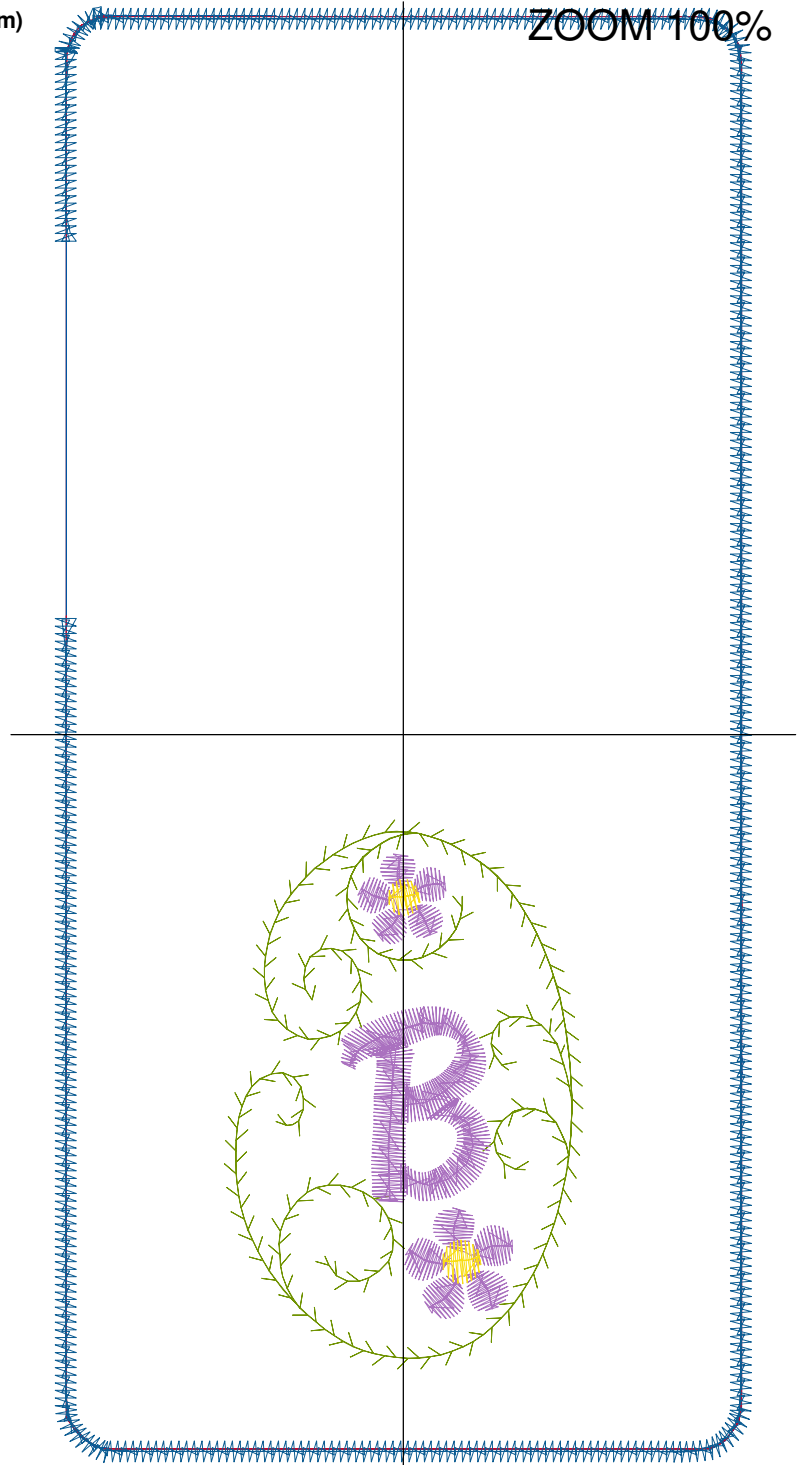

Design Name: atwnls0723-5x7	Customer Name:	Machine Set: Default	
Size=92.20 mm x 192.60 mm	Stitch No.=5095	ChangeColor No.=6	Trim No.=6

No.	Thread	Length(m)
1.	 Robison Anton Super Brite Poly.Jockey Red.5581	1.11
2.	 Robison Anton Super Brite Poly.Baltic Blue.5741	1.33
3.	 Robison Anton Super Brite Poly.Green Dust.5757	1.67
4.	 Robison Anton Super Brite Poly.Cindy Purple.9088	2.70
5.	 Robison Anton Super Brite Poly.Black Eyed Susie.5861	0.19
6.	 Robison Anton Super Brite Poly.Jockey Red.5581	0.80
7.	 Robison Anton Super Brite Poly.Blue.5520	4.74

ZOOM 100%

Color Sequence:

Design Name: atwnls0724-5x7	Customer Name:	Machine Set: Default	
Size=92.20 mm x 192.60 mm	Stitch No.=5167	ChangeColor No.=6	Trim No.=6

Design Note:

No.	Thread	Length(m)
1.	 Robison Anton Super Brite Poly.Jockey Red.5581	1.11
2.	 Robison Anton Super Brite Poly.Baltic Blue.5741	1.33
3.	 Robison Anton Super Brite Poly.Green Dust.5757	1.67
4.	 Robison Anton Super Brite Poly.Cindy Purple.9088	2.91
5.	 Robison Anton Super Brite Poly.Black Eyed Susie.5861	0.19
6.	 Robison Anton Super Brite Poly.Jockey Red.5581	0.80
7.	 Robison Anton Super Brite Poly.Blue.5520	4.74

Color Sequence:

Design Name: atwnls0725-5x7	Customer Name:	Machine Set: Default	
Size=92.20 mm x 192.60 mm	Stitch No.=4983	ChangeColor No.=6	Trim No.=6

Design Note:

No.	Thread	Length(m)
1.	 Robison Anton Super Brite Poly.Jockey Red.5581	1.11
2.	 Robison Anton Super Brite Poly.Baltic Blue.5741	1.33
3.	 Robison Anton Super Brite Poly.Green Dust.5757	1.67
4.	 Robison Anton Super Brite Poly.Cindy Purple.9088	2.35
5.	 Robison Anton Super Brite Poly.Black Eyed Susie.5861	0.19
6.	 Robison Anton Super Brite Poly.Jockey Red.5581	0.80
7.	 Robison Anton Super Brite Poly.Blue.5520	4.74