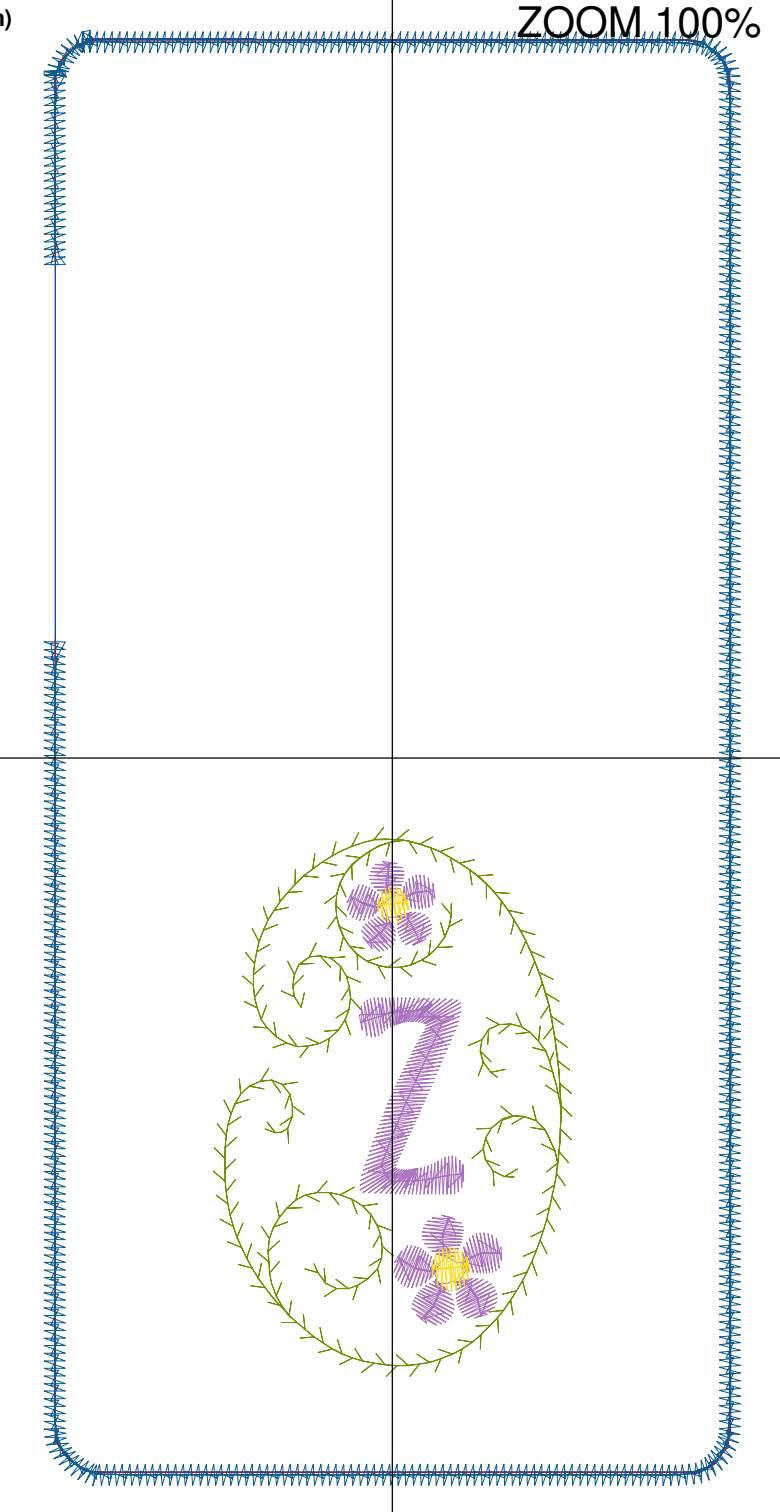

Color Sequence:

Design Name: atwnls0746-5x7	Customer Name:	Machine Set: Default	
Size=92.20 mm x 192.60 mm	Stitch No.=4999	ChangeColor No.=6	Trim No.=6

Design Note:

No.	Thread	Length(m)
1.	 Robison Anton Super Brite Poly.Jockey Red.5581	1.11
2.	 Robison Anton Super Brite Poly.Baltic Blue.5741	1.33
3.	 Robison Anton Super Brite Poly.Green Dust.5757	1.67
4.	 Robison Anton Super Brite Poly.Cindy Purple.9088	2.28
5.	 Robison Anton Super Brite Poly.Black Eyed Susie.5861	0.19
6.	 Robison Anton Super Brite Poly.Jockey Red.5581	0.80
7.	 Robison Anton Super Brite Poly.Blue.5520	4.74

Color Sequence:

Design Name: atwnls0747-5x7	Customer Name:	Machine Set: Default	
Size=92.20 mm x 192.60 mm	Stitch No.=4907	ChangeColor No.=6	Trim No.=7

Design Note:

No.	Thread	Length(m)
1.	 Robison Anton Super Brite Poly.Green Dust.5757	1.67
2.	 Robison Anton Super Brite Poly.Cindy Purple.9088	2.01
3.	 Robison Anton Super Brite Poly.Black Eyed Susie.5861	0.19
4.	 Robison Anton Super Brite Poly.Jockey Red.5581	1.11
5.	 Robison Anton Super Brite Poly.Baltic Blue.5741	1.33
6.	 Robison Anton Super Brite Poly.Jockey Red.5581	0.79
7.	 Robison Anton Super Brite Poly.Blue.5520	4.74

Color Sequence:

Design Name: atwnls0748-5x7	Customer Name:	Machine Set: Default	
Size=92.20 mm x 192.60 mm	Stitch No.=4681	ChangeColor No.=6	Trim No.=6

No.	Thread	Length(m)
1.	 Robison Anton Super Brite Poly.Jockey Red.5581	0.56
2.	 Robison Anton Super Brite Poly.Baltic Blue.5741	1.33
3.	 Robison Anton Super Brite Poly.Green Dust.5757	1.67
4.	 Robison Anton Super Brite Poly.Cindy Purple.9088	2.12
5.	 Robison Anton Super Brite Poly.Black Eyed Susie.5861	0.19
6.	 Robison Anton Super Brite Poly.Jockey Red.5581	0.79
7.	 Robison Anton Super Brite Poly.Blue.5520	4.74