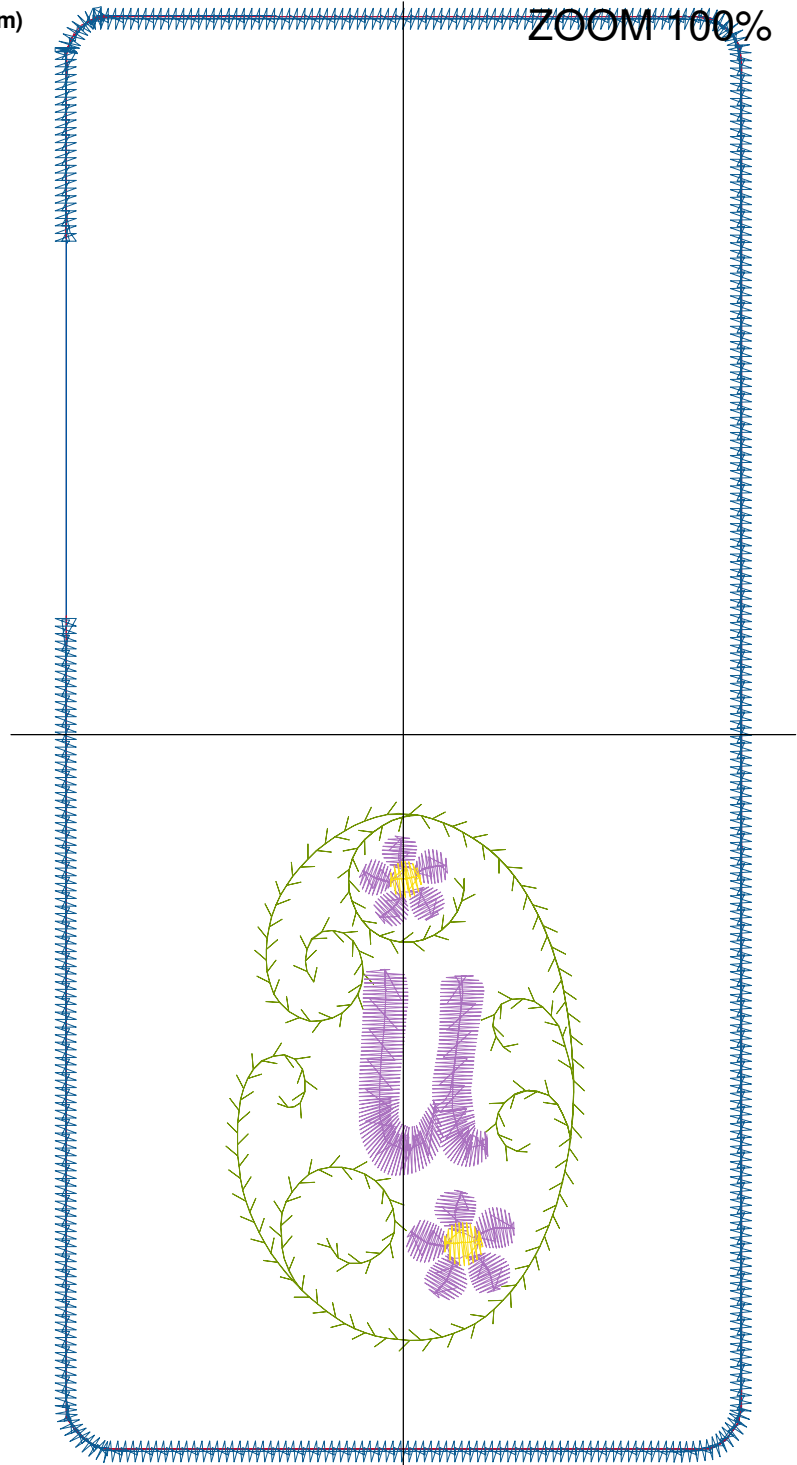

Design Name: atwnls0723-5x7	Customer Name:	Machine Set: Default	
Size=92.20 mm x 192.60 mm	Stitch No.=5095	ChangeColor No.=6	Trim No.=6

No.	Thread	Length(m)
1.	 Robison Anton Super Brite Poly.Jockey Red.5581	1.11
2.	 Robison Anton Super Brite Poly.Baltic Blue.5741	1.33
3.	 Robison Anton Super Brite Poly.Green Dust.5757	1.67
4.	 Robison Anton Super Brite Poly.Cindy Purple.9088	2.70
5.	 Robison Anton Super Brite Poly.Black Eyed Susie.5861	0.19
6.	 Robison Anton Super Brite Poly.Jockey Red.5581	0.80
7.	 Robison Anton Super Brite Poly.Blue.5520	4.74

Color Sequence:

Design Name: atwnls0743-5x7	Customer Name:	Machine Set: Default	
Size=92.20 mm x 192.60 mm	Stitch No.=5110	ChangeColor No.=6	Trim No.=4

Design Note:

No.	Thread	Length(m)
1.	 Robison Anton Super Brite Poly.Green Dust.5757	1.67
2.	 Robison Anton Super Brite Poly.Cindy Purple.9088	2.73
3.	 Robison Anton Super Brite Poly.Black Eyed Susie.5861	0.19
4.	 Robison Anton Super Brite Poly.Jockey Red.5581	0.76
5.	 Robison Anton Super Brite Poly.Baltic Blue.5741	1.63
6.	 Robison Anton Super Brite Poly.Jockey Red.5581	1.03
7.	 Robison Anton Super Brite Poly.Blue.5520	4.74

Color Sequence:

Design Name: atwnls0744-5x7	Customer Name:	Machine Set: Default	
Size=92.20 mm x 192.60 mm	Stitch No.=4735	ChangeColor No.=6	Trim No.=5

Design Note:

No.	Thread	Length(m)
1.	 Robison Anton Super Brite Poly.Jockey Red.5581	0.56
2.	 Robison Anton Super Brite Poly.Baltic Blue.5741	1.33
3.	 Robison Anton Super Brite Poly.Green Dust.5757	1.67
4.	 Robison Anton Super Brite Poly.Cindy Purple.9088	2.28
5.	 Robison Anton Super Brite Poly.Black Eyed Susie.5861	0.19
6.	 Robison Anton Super Brite Poly.Jockey Red.5581	0.80
7.	 Robison Anton Super Brite Poly.Blue.5520	4.74