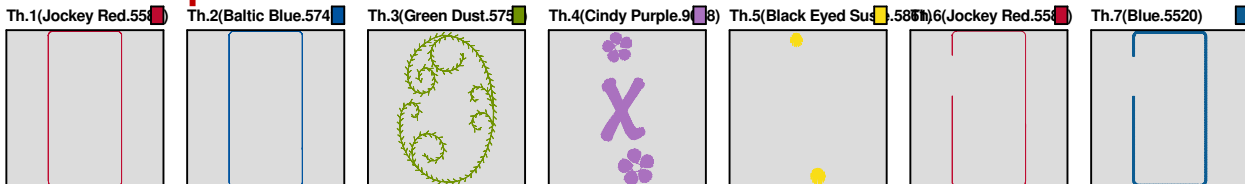

Color Sequence:

Design Name: atwnls0745-5x7	Customer Name:	Machine Set: Default	
Size=92.20 mm x 192.60 mm	Stitch No.=4875	ChangeColor No.=6	Trim No.=6

Design Note:

No.	Thread	Length(m)
1.	 Robison Anton Super Brite Poly.Jockey Red.5581	0.56
2.	 Robison Anton Super Brite Poly.Baltic Blue.5741	1.34
3.	 Robison Anton Super Brite Poly.Green Dust.5757	1.67
4.	 Robison Anton Super Brite Poly.Cindy Purple.9088	2.63
5.	 Robison Anton Super Brite Poly.Black Eyed Susie.5861	0.19
6.	 Robison Anton Super Brite Poly.Jockey Red.5581	0.79
7.	 Robison Anton Super Brite Poly.Blue.5520	4.74

Color Sequence:

Design Name: atwnls0746-5x7	Customer Name:	Machine Set: Default	
Size=92.20 mm x 192.60 mm	Stitch No.=4999	ChangeColor No.=6	Trim No.=6

Design Note:

No.	Thread	Length(m)
1.	 Robison Anton Super Brite Poly.Jockey Red.5581	1.11
2.	 Robison Anton Super Brite Poly.Baltic Blue.5741	1.33
3.	 Robison Anton Super Brite Poly.Green Dust.5757	1.67
4.	 Robison Anton Super Brite Poly.Cindy Purple.9088	2.28
5.	 Robison Anton Super Brite Poly.Black Eyed Susie.5861	0.19
6.	 Robison Anton Super Brite Poly.Jockey Red.5581	0.80
7.	 Robison Anton Super Brite Poly.Blue.5520	4.74

Color Sequence:

Design Name: atwnls0747-5x7	Customer Name:	Machine Set: Default	
Size=92.20 mm x 192.60 mm	Stitch No.=4907	ChangeColor No.=6	Trim No.=7

Design Note:

No.	Thread	Length(m)
1.	 Robison Anton Super Brite Poly.Green Dust.5757	1.67
2.	 Robison Anton Super Brite Poly.Cindy Purple.9088	2.01
3.	 Robison Anton Super Brite Poly.Black Eyed Susie.5861	0.19
4.	 Robison Anton Super Brite Poly.Jockey Red.5581	1.11
5.	 Robison Anton Super Brite Poly.Baltic Blue.5741	1.33
6.	 Robison Anton Super Brite Poly.Jockey Red.5581	0.79
7.	 Robison Anton Super Brite Poly.Blue.5520	4.74