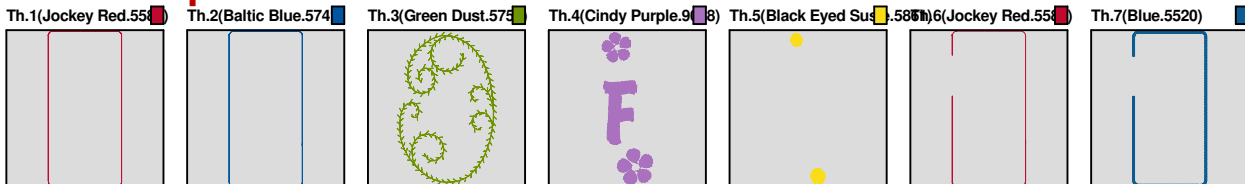

Color Sequence:

Design Name: atwnls0728-5x7	Customer Name:	Machine Set: Default	
Size=92.20 mm x 192.60 mm	Stitch No.=4958	ChangeColor No.=6	Trim No.=7

Design Note:

No.	Thread	Length(m)
1.	 Robison Anton Super Brite Poly.Jockey Red.5581	1.11
2.	 Robison Anton Super Brite Poly.Baltic Blue.5741	1.33
3.	 Robison Anton Super Brite Poly.Green Dust.5757	1.67
4.	 Robison Anton Super Brite Poly.Cindy Purple.9088	2.20
5.	 Robison Anton Super Brite Poly.Black Eyed Susie.5861	0.19
6.	 Robison Anton Super Brite Poly.Jockey Red.5581	0.79
7.	 Robison Anton Super Brite Poly.Blue.5520	4.74

Color Sequence:

Design Name: atwnls0729-5x7	Customer Name:	Machine Set: Default	
Size=92.20 mm x 192.60 mm	Stitch No.=5046	ChangeColor No.=6	Trim No.=6

No.	Thread	Length(m)
1.	 Robison Anton Super Brite Poly.Jockey Red.5581	1.11
2.	 Robison Anton Super Brite Poly.Baltic Blue.5741	1.33
3.	 Robison Anton Super Brite Poly.Green Dust.5757	1.67
4.	 Robison Anton Super Brite Poly.Cindy Purple.9088	2.57
5.	 Robison Anton Super Brite Poly.Black Eyed Susie.5861	0.19
6.	 Robison Anton Super Brite Poly.Jockey Red.5581	0.80
7.	 Robison Anton Super Brite Poly.Blue.5520	4.74

ZOOM 100%

Color Sequence:

Design Name: atwnls0730-5x7	Customer Name:	Machine Set: Default	
Size=92.20 mm x 192.60 mm	Stitch No.=4852	ChangeColor No.=6	Trim No.=5

No.	Thread	Length(m)
1.	 Robison Anton Super Brite Poly.Jockey Red.5581	0.56
2.	 Robison Anton Super Brite Poly.Baltic Blue.5741	1.34
3.	 Robison Anton Super Brite Poly.Green Dust.5757	1.67
4.	 Robison Anton Super Brite Poly.Cindy Purple.9088	2.56
5.	 Robison Anton Super Brite Poly.Black Eyed Susie.5861	0.19
6.	 Robison Anton Super Brite Poly.Jockey Red.5581	0.80
7.	 Robison Anton Super Brite Poly.Blue.5520	4.74