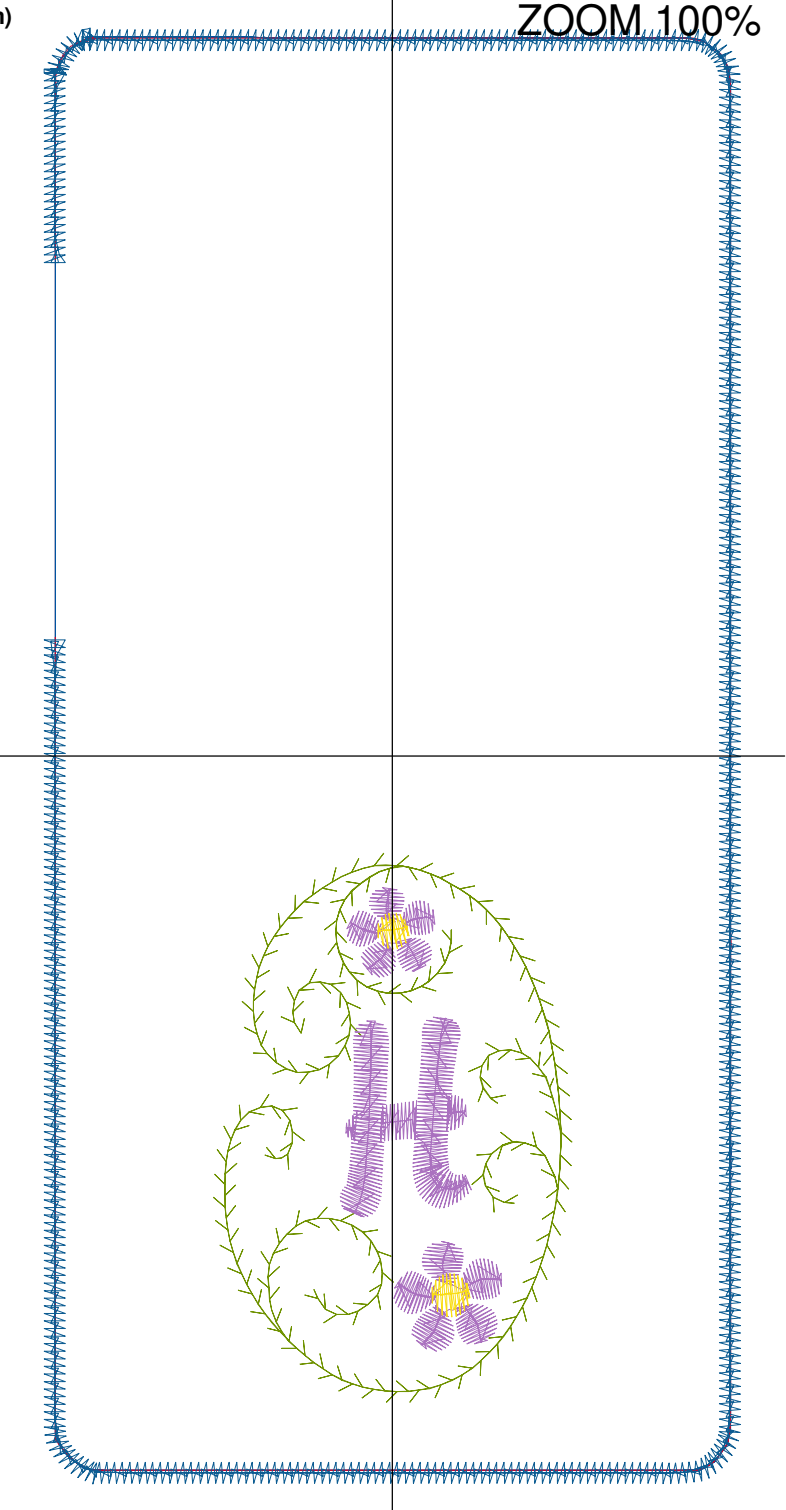

Color Sequence:

Design Name: atwnls0729-5x7	Customer Name:	Machine Set: Default	
Size=92.20 mm x 192.60 mm	Stitch No.=5046	ChangeColor No.=6	Trim No.=6

No.	Thread	Length(m)
1.	 Robison Anton Super Brite Poly.Jockey Red.5581	1.11
2.	 Robison Anton Super Brite Poly.Baltic Blue.5741	1.33
3.	 Robison Anton Super Brite Poly.Green Dust.5757	1.67
4.	 Robison Anton Super Brite Poly.Cindy Purple.9088	2.57
5.	 Robison Anton Super Brite Poly.Black Eyed Susie.5861	0.19
6.	 Robison Anton Super Brite Poly.Jockey Red.5581	0.80
7.	 Robison Anton Super Brite Poly.Blue.5520	4.74

ZOOM 100%

Color Sequence:

Design Name: atwnls0730-5x7	Customer Name:	Machine Set: Default	
Size=92.20 mm x 192.60 mm	Stitch No.=4852	ChangeColor No.=6	Trim No.=5

No.	Thread	Length(m)
1.	 Robison Anton Super Brite Poly.Jockey Red.5581	0.56
2.	 Robison Anton Super Brite Poly.Baltic Blue.5741	1.34
3.	 Robison Anton Super Brite Poly.Green Dust.5757	1.67
4.	 Robison Anton Super Brite Poly.Cindy Purple.9088	2.56
5.	 Robison Anton Super Brite Poly.Black Eyed Susie.5861	0.19
6.	 Robison Anton Super Brite Poly.Jockey Red.5581	0.80
7.	 Robison Anton Super Brite Poly.Blue.5520	4.74

Color Sequence:

Design Name: atwnls0731-5x7	Customer Name:	Machine Set: Default	
Size=92.20 mm x 192.60 mm	Stitch No.=4944	ChangeColor No.=6	Trim No.=6

No.	Thread	Length(m)
1.	 Robison Anton Super Brite Poly.Jockey Red.5581	1.11
2.	 Robison Anton Super Brite Poly.Baltic Blue.5741	1.33
3.	 Robison Anton Super Brite Poly.Green Dust.5757	1.67
4.	 Robison Anton Super Brite Poly.Cindy Purple.9088	2.10
5.	 Robison Anton Super Brite Poly.Black Eyed Susie.5861	0.19
6.	 Robison Anton Super Brite Poly.Jockey Red.5581	0.80
7.	 Robison Anton Super Brite Poly.Blue.5520	4.74