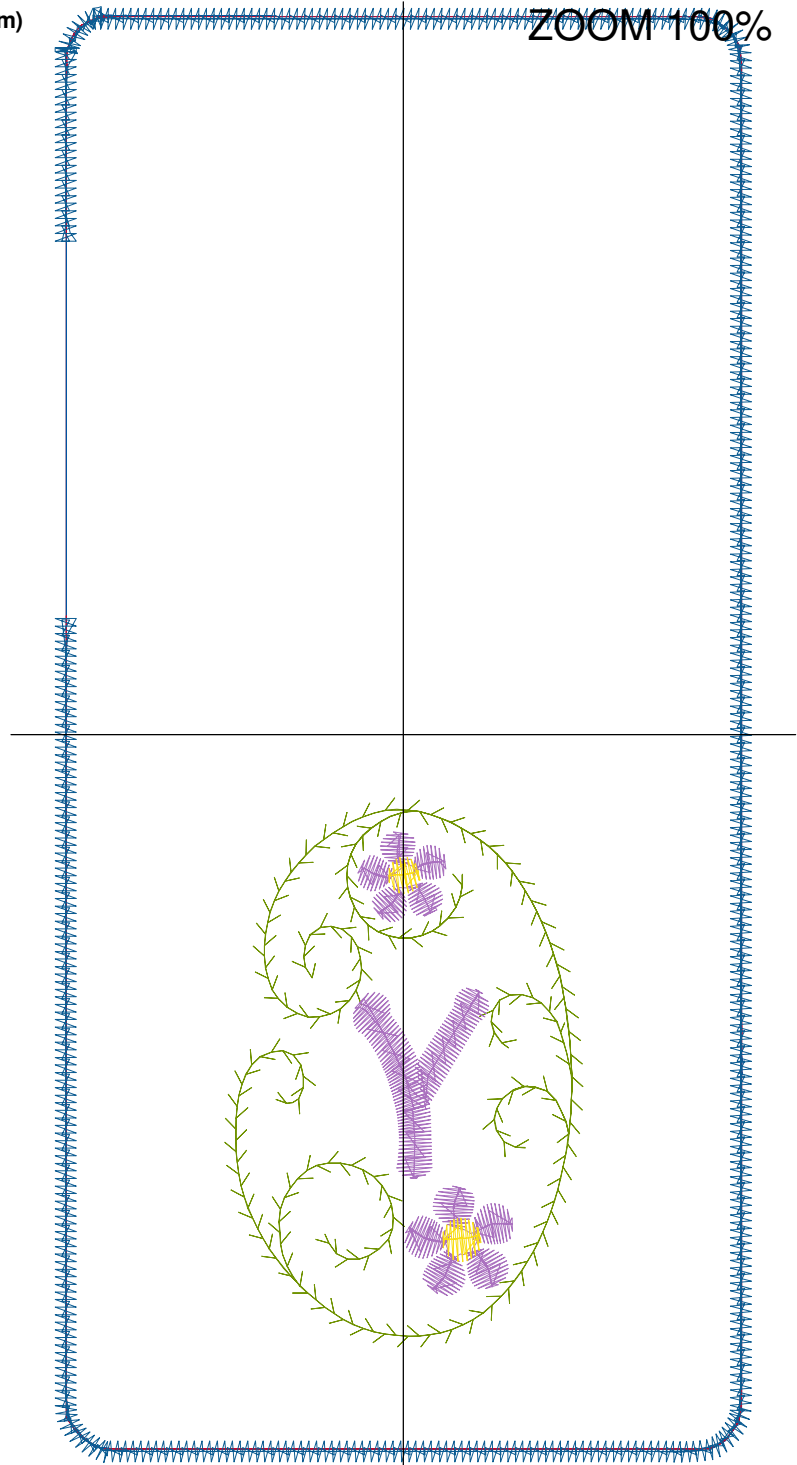

Color Sequence:

Design Name: atwnls0746-5x7	Customer Name:	Machine Set: Default	
Size=92.20 mm x 192.60 mm	Stitch No.=4999	ChangeColor No.=6	Trim No.=6

Design Note:

No.	Thread	Length(m)
1.	 Robison Anton Super Brite Poly.Jockey Red.5581	1.11
2.	 Robison Anton Super Brite Poly.Baltic Blue.5741	1.33
3.	 Robison Anton Super Brite Poly.Green Dust.5757	1.67
4.	 Robison Anton Super Brite Poly.Cindy Purple.9088	2.28
5.	 Robison Anton Super Brite Poly.Black Eyed Susie.5861	0.19
6.	 Robison Anton Super Brite Poly.Jockey Red.5581	0.80
7.	 Robison Anton Super Brite Poly.Blue.5520	4.74

Color Sequence:

Design Name: atwnls0747-5x7	Customer Name:	Machine Set: Default	
Size=92.20 mm x 192.60 mm	Stitch No.=4907	ChangeColor No.=6	Trim No.=7

Design Note:

No.	Thread	Length(m)
1.	 Robison Anton Super Brite Poly.Green Dust.5757	1.67
2.	 Robison Anton Super Brite Poly.Cindy Purple.9088	2.01
3.	 Robison Anton Super Brite Poly.Black Eyed Susie.5861	0.19
4.	 Robison Anton Super Brite Poly.Jockey Red.5581	1.11
5.	 Robison Anton Super Brite Poly.Baltic Blue.5741	1.33
6.	 Robison Anton Super Brite Poly.Jockey Red.5581	0.79
7.	 Robison Anton Super Brite Poly.Blue.5520	4.74

Color Sequence:

Design Name: atwnls0748-5x7	Customer Name:	Machine Set: Default	
Size=92.20 mm x 192.60 mm	Stitch No.=4681	ChangeColor No.=6	Trim No.=6

No.	Thread	Length(m)
1.	 Robison Anton Super Brite Poly.Jockey Red.5581	0.56
2.	 Robison Anton Super Brite Poly.Baltic Blue.5741	1.33
3.	 Robison Anton Super Brite Poly.Green Dust.5757	1.67
4.	 Robison Anton Super Brite Poly.Cindy Purple.9088	2.12
5.	 Robison Anton Super Brite Poly.Black Eyed Susie.5861	0.19
6.	 Robison Anton Super Brite Poly.Jockey Red.5581	0.79
7.	 Robison Anton Super Brite Poly.Blue.5520	4.74