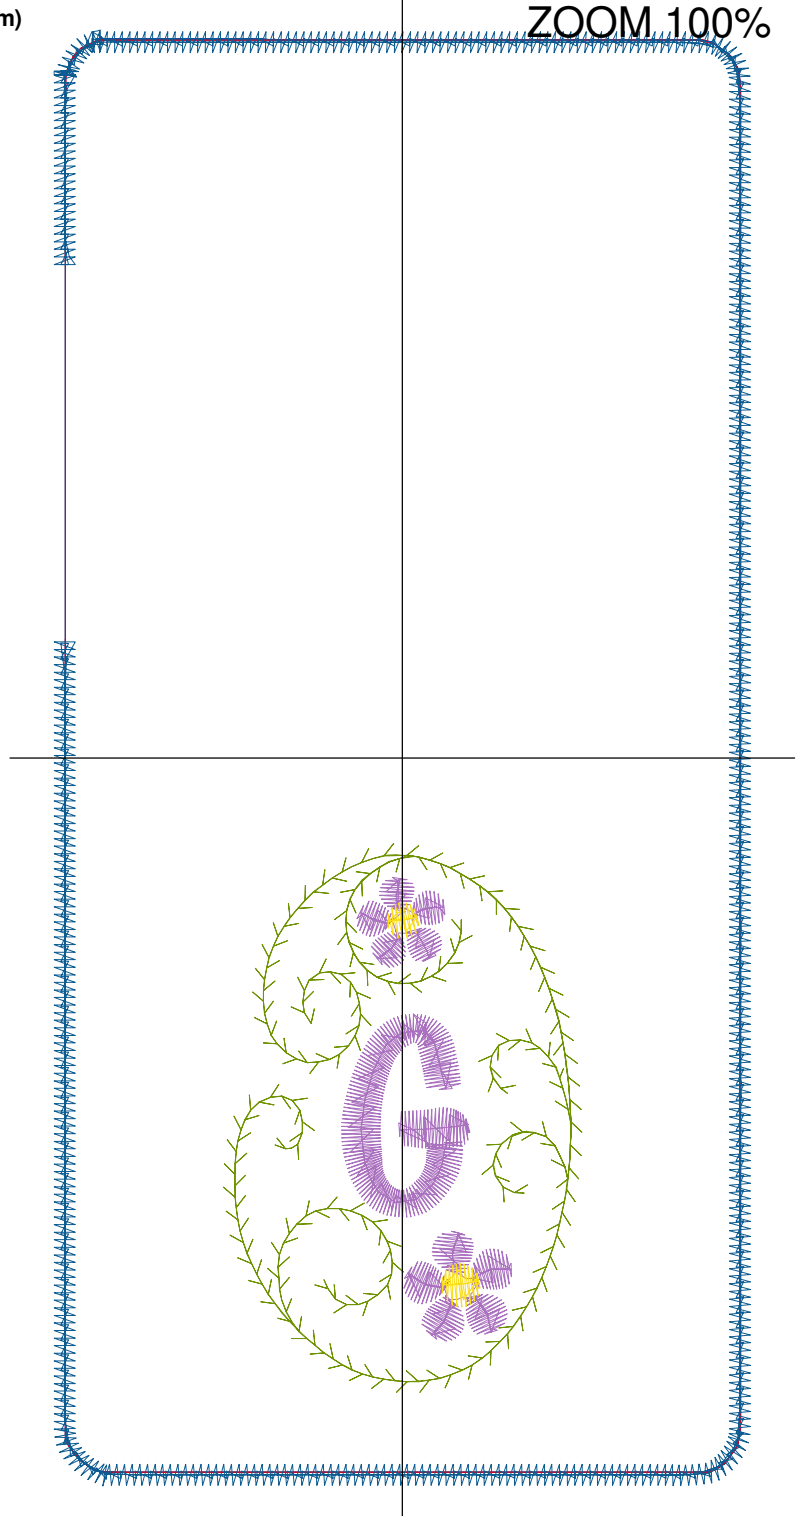

Color Sequence:

Design Name: atwnls0728-5x7	Customer Name:	Machine Set: Default	
Size=92.20 mm x 192.60 mm	Stitch No.=4958	ChangeColor No.=6	Trim No.=7

Design Note:

No.	Thread	Length(m)
1.	 Robison Anton Super Brite Poly.Jockey Red.5581	1.11
2.	 Robison Anton Super Brite Poly.Baltic Blue.5741	1.33
3.	 Robison Anton Super Brite Poly.Green Dust.5757	1.67
4.	 Robison Anton Super Brite Poly.Cindy Purple.9088	2.20
5.	 Robison Anton Super Brite Poly.Black Eyed Susie.5861	0.19
6.	 Robison Anton Super Brite Poly.Jockey Red.5581	0.79
7.	 Robison Anton Super Brite Poly.Blue.5520	4.74

Color Sequence:

Design Name: atwnls0729-5x7	Customer Name:	Machine Set: Default	
Size=92.20 mm x 192.60 mm	Stitch No.=5046	ChangeColor No.=6	Trim No.=6

No.	Thread	Length(m)
1.	 Robison Anton Super Brite Poly.Jockey Red.5581	1.11
2.	 Robison Anton Super Brite Poly.Baltic Blue.5741	1.33
3.	 Robison Anton Super Brite Poly.Green Dust.5757	1.67
4.	 Robison Anton Super Brite Poly.Cindy Purple.9088	2.57
5.	 Robison Anton Super Brite Poly.Black Eyed Susie.5861	0.19
6.	 Robison Anton Super Brite Poly.Jockey Red.5581	0.80
7.	 Robison Anton Super Brite Poly.Blue.5520	4.74

ZOOM 100%

Color Sequence:

Design Name: atwnls0730-5x7	Customer Name:	Machine Set: Default	
Size=92.20 mm x 192.60 mm	Stitch No.=4852	ChangeColor No.=6	Trim No.=5

No.	Thread	Length(m)
1.	 Robison Anton Super Brite Poly.Jockey Red.5581	0.56
2.	 Robison Anton Super Brite Poly.Baltic Blue.5741	1.34
3.	 Robison Anton Super Brite Poly.Green Dust.5757	1.67
4.	 Robison Anton Super Brite Poly.Cindy Purple.9088	2.56
5.	 Robison Anton Super Brite Poly.Black Eyed Susie.5861	0.19
6.	 Robison Anton Super Brite Poly.Jockey Red.5581	0.80
7.	 Robison Anton Super Brite Poly.Blue.5520	4.74