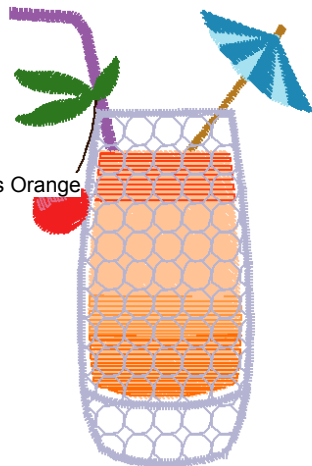

ATWLM0947.pes

Y:\Documents\1 ATW designs to digitize\A Cocktail Party\pes\
2 (3/16)" x 3 (11/16)"
5566 stitches : 9 colors

- Cream Yellow
- Linen
- Yellow
- Red
- RA Poly 5794 Cabernet
- Sky Blue
- Light Blue
- Moss Green
- Lavender

ATWLM0948.pes

Y:\Documents\1 ATW designs to digitize\A Cocktail Party\pes\
1 (3/8)" x 3 (3/4)"
4916 stitches : 7 colors

- Dark Brown
- Red
- RA Poly 5794 Cabernet
- Yellow
- Lilac
- Tangerine
- Lavender

ATWLM0949.pes

Y:\Documents\1 ATW designs to digitize\A Cocktail Party\pes\
2 (11/16)" x 3 (5/16)"
8386 stitches : 8 colors

- Mint Green
- Linen
- Moss Green
- Yellow
- Warm Gray
- Tangerine
- Vermillion
- Light Blue

ATWLM0950.pes

Y:\Documents\1 ATW designs to digitize\A Cocktail Party\pes\
2 (7/16)" x 3 (11/16)"
7426 stitches : 13 colors

- Lilac
- Light Brown
- Light Blue
- Sky Blue
- Applique Pos.
- Vermillion
- RA Poly 9157 Singh Mist
- RA Poly 5769 Dark Texas Orange
- Lavender
- Dark Brown
- Moss Green
- Red
- RA Poly 5794 Cabernet