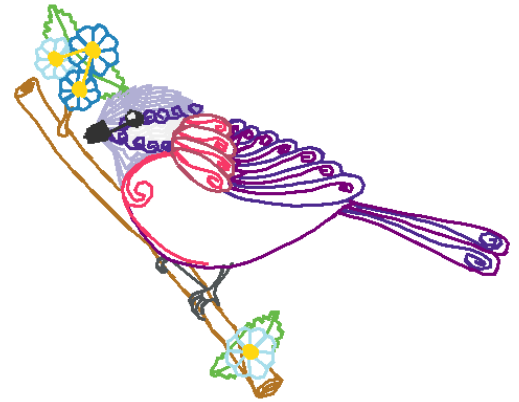

- Light Brown
- Leaf Green
- Light Blue
- Sky Blue
- Harvest Gold
- Pewter
- White
- Lavender
- Purple
- Royal Purple
- Carmine
- Amber Red
- Black
- White