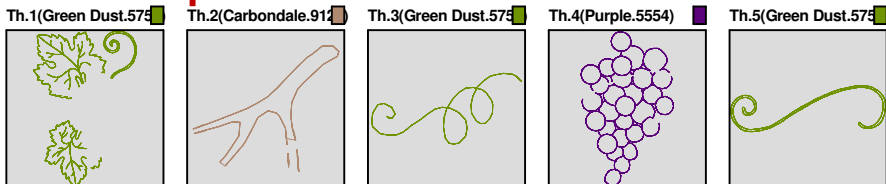

**Design Note:**

No.	Thread	Length(m)
1.	 Robison Anton Super Brite Poly.Green Dust.5757	2.56
2.	 Robison Anton Super Brite Poly.Black.5596	2.95
3.	 Robison Anton Super Brite Poly.Perfect Ruby.5797	1.21
4.	 Robison Anton Super Brite Poly.Green Dust.5757	3.08
5.	 Robison Anton Super Brite Poly.Aubergine.9046	0.89

ZOOM 92%

**Color Sequence:**

Design Name: atwnls2051-5x7	Customer Name:	Machine Set: Default	
Size=123.8 mm x 145.0 mm (4.87 inch x 5.71 inch) Stitch No.=5666 ChangeColor No.=4 Trim No.=10			

**Design Note:**

No.	Thread	Length(m)
1.	 Robison Anton Super Brite Poly.Green Dust.5757	5.08
2.	 Robison Anton Super Brite Poly.Carbondale.9128	0.31
3.	 Robison Anton Super Brite Poly.Green Dust.5757	0.35
4.	 Robison Anton Super Brite Poly.Purple.5554	3.35
5.	 Robison Anton Super Brite Poly.Green Dust.5757	1.90

ZOOM 84%

**Color Sequence:**

Design Name: atwnls2052-5x7	Customer Name:	Machine Set: Default	
Size=124.2 mm x 124.8 mm (4.89 inch x 4.91 inch) Stitch No.=7915 ChangeColor No.=6 Trim No.=23			

Design Note: