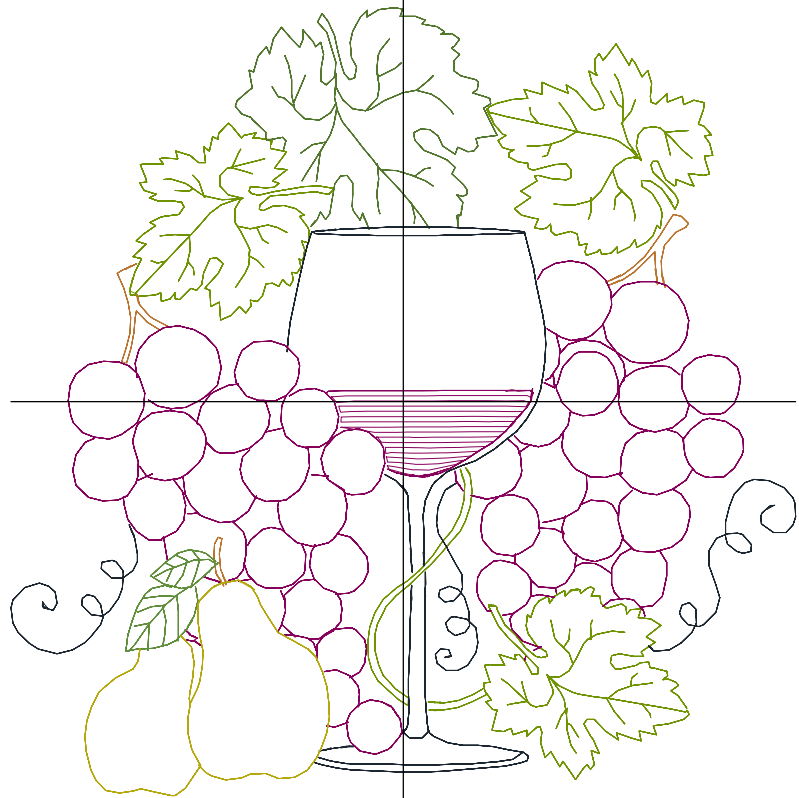

ZOOM 84%

**Color Sequence:**

Design Name: atwnls2052-5x7	Customer Name:	Machine Set: Default	
Size=124.2 mm x 124.8 mm (4.89 inch x 4.91 inch) Stitch No.=7915 ChangeColor No.=6 Trim No.=23			

Design Note:

No.	Thread	Length(m)
1.	Robison Anton Super Brite Poly.Sweet Dreams.9130	0.33
2.	Robison Anton Super Brite Poly.Green Dust.5757	4.25
3.	Robison Anton Super Brite Poly.Bonaire Green.9152	1.36
4.	Robison Anton Super Brite Poly.Black.5596	2.11
5.	Robison Anton Super Brite Poly.Raspberry Ice.9017	4.87
6.	Robison Anton Super Brite Poly.Spruce.5579	0.56
7.	Robison Anton Super Brite Poly.Meilee Green.9118	0.60

ZOOM 84%

Color Sequence:

Th.1(Sweet Dreams.30) Th.2(Green Dust.57) Th.3(Bonaire Green.52) Th.4(Black.5596) Th.5(Raspberry Ice.17) Th.6(Spruce.5579) Th.7(Meilee Green.9118)

Design Name: atwnls2053-5x7	Customer Name:	Machine Set: Default	
Size=144.5 mm x 115.2 mm (5.69 inch x 4.54 inch) Stitch No.=3590 ChangeColor No.=5 Trim No.=16			