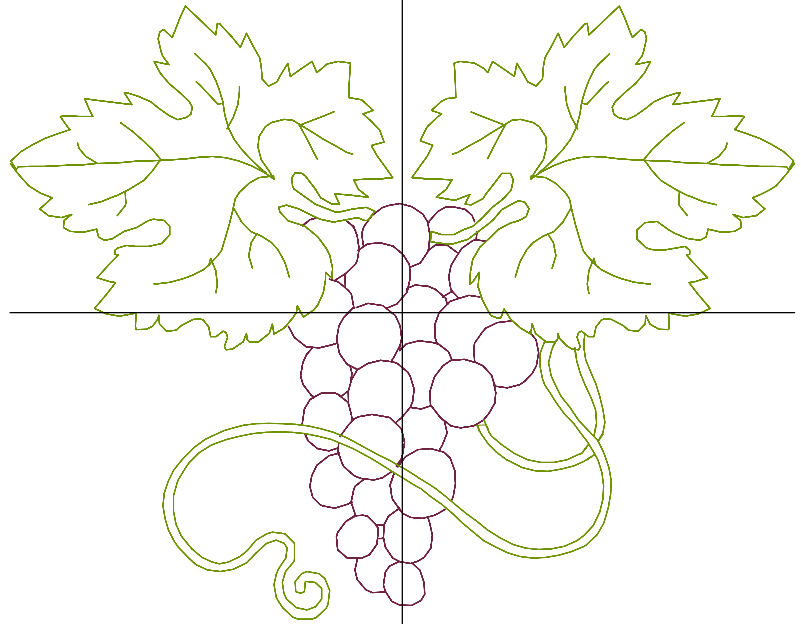

Design Name: atwnls2048-5x7	Customer Name:	Machine Set: Default	
Size=104.9 mm x 138.4 mm (4.13 inch x 5.45 inch) Stitch No.=6020 ChangeColor No.=2 Trim No.=15			

No.	Thread	Length(m)
1.	 Robison Anton Super Brite Poly.Green Dust.5757	6.95
2.	 Robison Anton Super Brite Poly.Black.5596	2.19
3.	 Robison Anton Super Brite Poly.Purple.5554	2.48

ZOOM 99%

**Color Sequence:**

Design Name: atwnls2049-5x7	Customer Name:	Machine Set: Default	
Size=145.0 mm x 113.2 mm (5.71 inch x 4.46 inch) Stitch No.=4760 ChangeColor No.=1 Trim No.=7			

**Design Note:**

No.	Thread	Length(m)
1.	 Robison Anton Super Brite Poly.Wine.5525	2.34
2.	 Robison Anton Super Brite Poly.Green Dust.5757	6.86

ZOOM 72%

**Color Sequence:**

Th.1(Wine.5525)  Th.2(Green Dust.5757) 

Design Name: atwnls2050-5x7	Customer Name:	Machine Set: Default	
Size=113.3 mm x 145.4 mm (4.46 inch x 5.72 inch) Stitch No.=5199 ChangeColor No.=4 Trim No.=20			