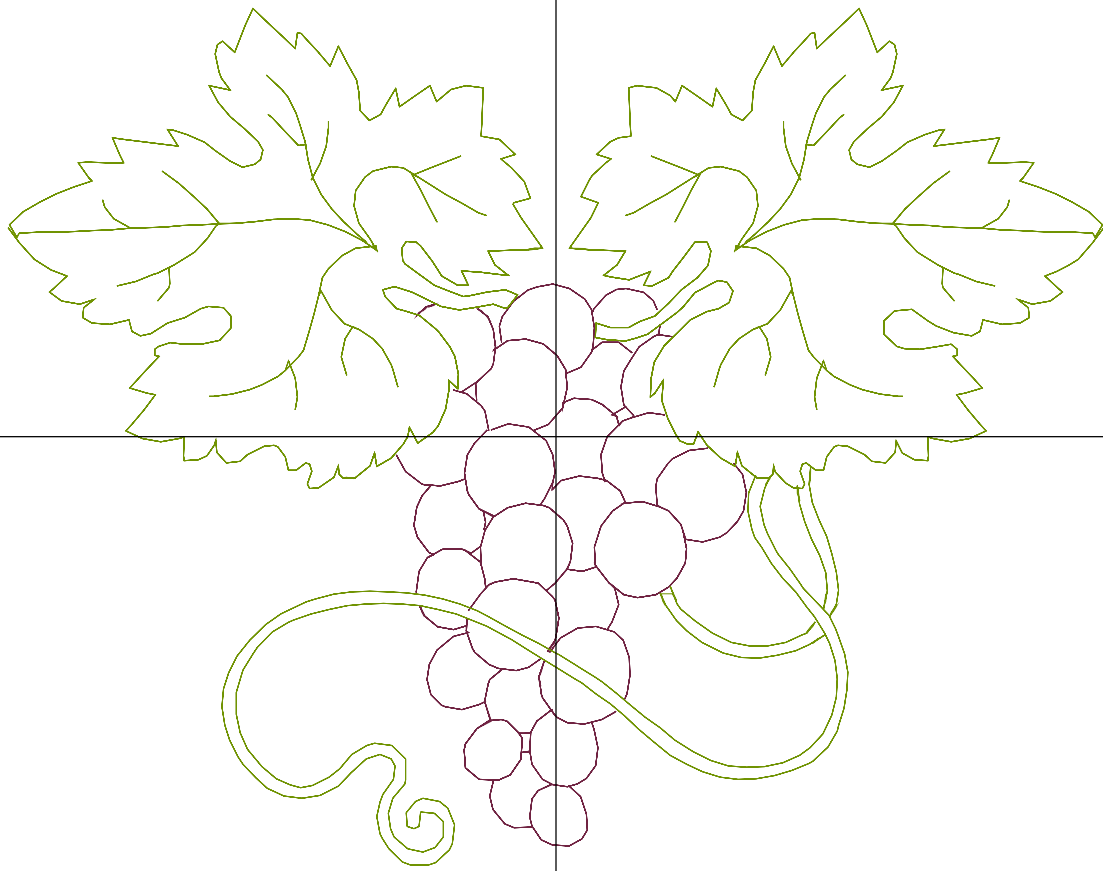

ZOOM 99%

**Color Sequence:**

Design Name: atwnls2049-5x7	Customer Name:	Machine Set: Default	
Size=145.0 mm x 113.2 mm (5.71 inch x 4.46 inch) Stitch No.=4760 ChangeColor No.=1 Trim No.=7			

**Design Note:**

No.	Thread	Length(m)
1.	 Robison Anton Super Brite Poly.Wine.5525	2.34
2.	 Robison Anton Super Brite Poly.Green Dust.5757	6.86

ZOOM 72%

**Color Sequence:**

Th.1(Wine.5525)  Th.2(Green Dust.5757) 

Design Name: atwnls2050-5x7	Customer Name:	Machine Set: Default	
Size=113.3 mm x 145.4 mm (4.46 inch x 5.72 inch) Stitch No.=5199 ChangeColor No.=4 Trim No.=20			

**Design Note:**

No.	Thread	Length(m)
1.	 Robison Anton Super Brite Poly.Green Dust.5757	2.56
2.	 Robison Anton Super Brite Poly.Black.5596	2.95
3.	 Robison Anton Super Brite Poly.Perfect Ruby.5797	1.21
4.	 Robison Anton Super Brite Poly.Green Dust.5757	3.08
5.	 Robison Anton Super Brite Poly.Aubergine.9046	0.89

ZOOM 92%

**Color Sequence:**

Design Name: atwnls2051-5x7	Customer Name:	Machine Set: Default	
Size=123.8 mm x 145.0 mm (4.87 inch x 5.71 inch) Stitch No.=5666 ChangeColor No.=4 Trim No.=10			

**Design Note:**