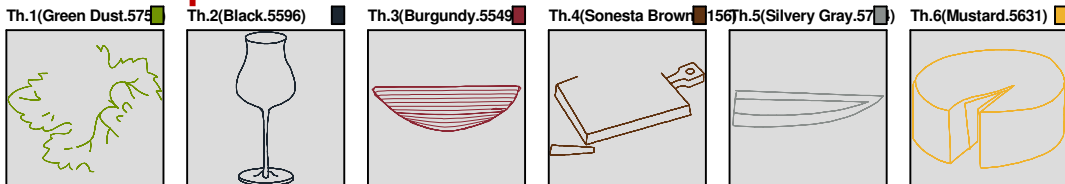

No.	Thread	Length(m)
1.	Robison Anton Super Brite Poly.Sweet Dreams.9130	0.33
2.	Robison Anton Super Brite Poly.Green Dust.5757	4.25
3.	Robison Anton Super Brite Poly.Bonaire Green.9152	1.36
4.	Robison Anton Super Brite Poly.Black.5596	2.11
5.	Robison Anton Super Brite Poly.Raspberry Ice.9017	4.87
6.	Robison Anton Super Brite Poly.Spruce.5579	0.56
7.	Robison Anton Super Brite Poly.Meilee Green.9118	0.60

ZOOM 84%

Color Sequence:

Th.1(Sweet Dreams.30) Th.2(Green Dust.57) Th.3(Bonaire Green.52) Th.4(Black.5596) Th.5(Raspberry Ice.17) Th.6(Spruce.5579) Th.7(Meilee Green.9118)

Design Name: atwnls2053-5x7	Customer Name:	Machine Set: Default	
Size=144.5 mm x 115.2 mm (5.69 inch x 4.54 inch) Stitch No.=3590 ChangeColor No.=5 Trim No.=16			

Design Note:

No.	Thread	Length(m)
1.	 Robison Anton Super Brite Poly.Green Dust.5757	1.43
2.	 Robison Anton Super Brite Poly.Black.5596	1.56
3.	 Robison Anton Super Brite Poly.Burgundy.5549	0.57
4.	 Robison Anton Super Brite Poly.Sonesta Brown.9156	1.93
5.	 Robison Anton Super Brite Poly.Silvery Gray.5784	0.53
6.	 Robison Anton Super Brite Poly.Mustard.5631	1.52

ZOOM 72%

Color Sequence:

Design Name: atwnls2054-5x7	Customer Name:	Machine Set: Default	
Size=122.2 mm x 122.8 mm (4.81 inch x 4.83 inch) Stitch No.=4920 ChangeColor No.=6 Trim No.=18			

**Design Note:**