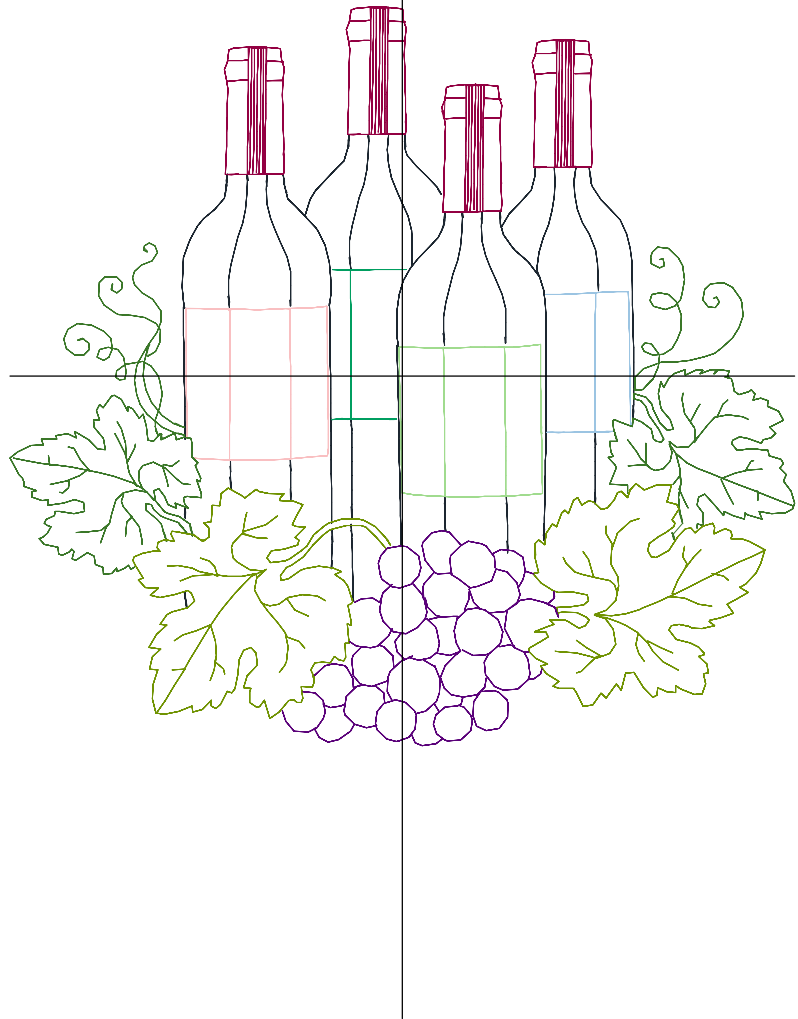

Design Name: atwnls2057-5x7	Customer Name:	Machine Set: Default	
Size=132.5 mm x 124.8 mm (5.22 inch x 4.91 inch) Stitch No.=8855 ChangeColor No.=8 Trim No.=33			

Design Note:

No.	Thread	Length(m)
1.	Robison Anton Super Brite Poly.Black.5596	2.23
2.	Robison Anton Super Brite Poly.Perfect Ruby.5797	3.72
3.	Robison Anton Super Brite Poly.Exclusive Pink.9074	0.62
4.	Robison Anton Super Brite Poly.Veggie Green.9091	0.21
5.	Robison Anton Super Brite Poly.Green Oak.5619	0.65
6.	Robison Anton Super Brite Poly.Cameron Blue.9089	0.31
7.	Robison Anton Super Brite Poly.Green.5509	3.30
8.	Robison Anton Super Brite Poly.Green Dust.5757	3.38
9.	Robison Anton Super Brite Poly.Purple.5554	1.74

ZOOM 78%

Color Sequence:

Th.1(Black.5596)	Th.2(Perfect Ruby.5797)	Th.3(Exclusive Pink.9074)	Th.4(Veggie Green.9091)	Th.5(Green Oak.5619)	Th.6(Cameron Blue.9089)	Th.7(Green.5509)	Th.8(Green Dust.5757)
Th.9(Purple.5554)