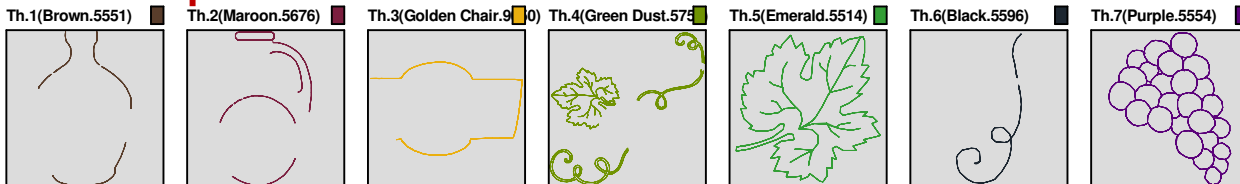

Design Note:

No.	Thread	Length(m)
1.	 Robison Anton Super Brite Poly.Green Dust.5757	1.43
2.	 Robison Anton Super Brite Poly.Black.5596	1.56
3.	 Robison Anton Super Brite Poly.Burgundy.5549	0.57
4.	 Robison Anton Super Brite Poly.Sonesta Brown.9156	1.93
5.	 Robison Anton Super Brite Poly.Silvery Gray.5784	0.53
6.	 Robison Anton Super Brite Poly.Mustard.5631	1.52

ZOOM 72%

Color Sequence:

Design Name: atwnls2054-5x7	Customer Name:	Machine Set: Default	
Size=122.2 mm x 122.8 mm (4.81 inch x 4.83 inch) Stitch No.=4920 ChangeColor No.=6 Trim No.=18			

**Design Note:**

No.	Thread	Length(m)
1.	 Robison Anton Super Brite Poly.Brown.5551	0.50
2.	 Robison Anton Super Brite Poly.Maroon.5676	0.78
3.	 Robison Anton Super Brite Poly.Golden Chair.9050	0.61
4.	 Robison Anton Super Brite Poly.Green Dust.5757	3.64
5.	 Robison Anton Super Brite Poly.Emerald.5514	1.17
6.	 Robison Anton Super Brite Poly.Black.5596	0.24
7.	 Robison Anton Super Brite Poly.Purple.5554	1.99

ZOOM 85%

**Color Sequence:**

<b>Design Name:</b> atwnls2055-5x7	<b>Customer Name:</b>	<b>Machine Set:</b> Default	
<b>Size=121.2 mm x 144.6 mm (4.77 inch x 5.69 inch) Stitch No.=6719 ChangeColor No.=9 Trim No.=22</b>			