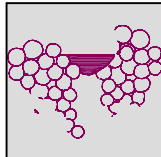

Color Sequence:

Th.1(Sweet Dreams.30) Th.2(Green Dust.57) Th.3(Bonaire Green.52) Th.4(Black.5596) Th.5(Raspberry Ice.17) Th.6(Spruce.5579) Th.7(Meilee Green.9118)