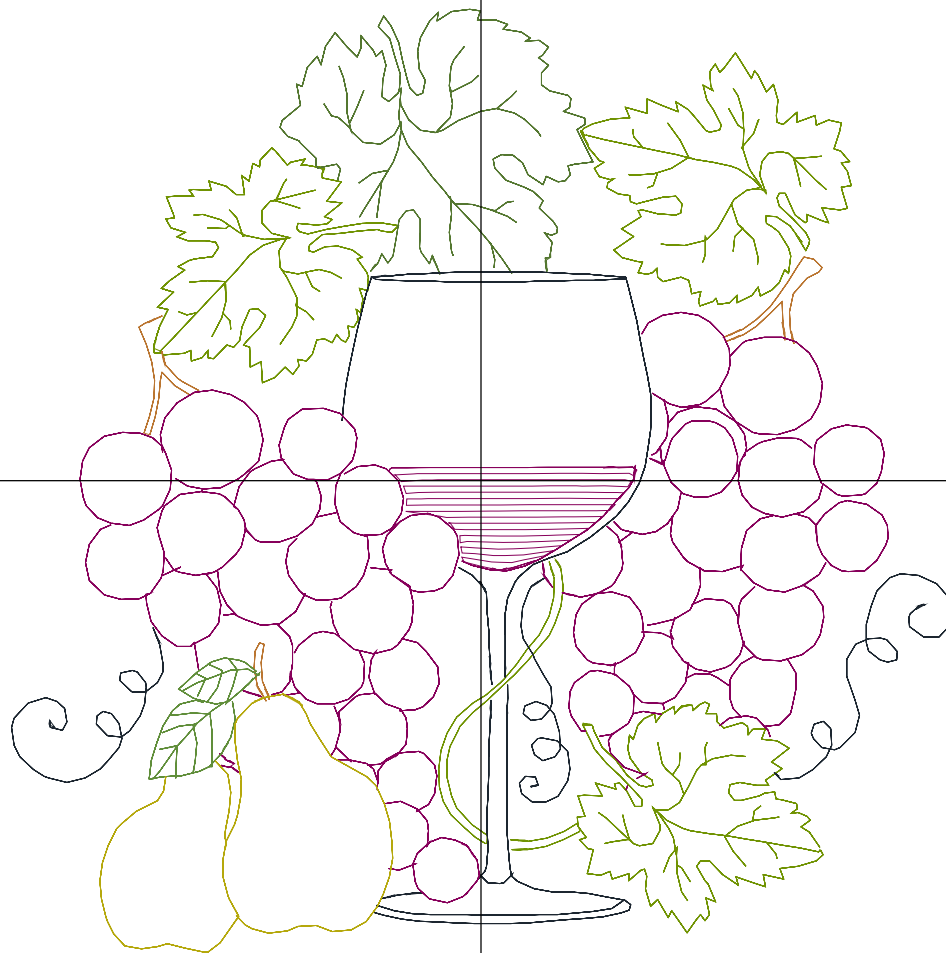

ZOOM 84%

**Color Sequence:**

Design Name: atwnls2052-5x7	Customer Name:	Machine Set: Default	
Size=124.2 mm x 124.8 mm (4.89 inch x 4.91 inch) Stitch No.=7915 ChangeColor No.=6 Trim No.=23			

Design Note:

No.	Thread	Length(m)
1.	Robison Anton Super Brite Poly.Sweet Dreams.9130	0.33
2.	Robison Anton Super Brite Poly.Green Dust.5757	4.25
3.	Robison Anton Super Brite Poly.Bonaire Green.9152	1.36
4.	Robison Anton Super Brite Poly.Black.5596	2.11
5.	Robison Anton Super Brite Poly.Raspberry Ice.9017	4.87
6.	Robison Anton Super Brite Poly.Spruce.5579	0.56
7.	Robison Anton Super Brite Poly.Meilee Green.9118	0.60

ZOOM 84%

Color Sequence:

Th.1(Sweet Dreams.30) Th.2(Green Dust.57) Th.3(Bonaire Green.52) Th.4(Black.5596) Th.5(Raspberry Ice.17) Th.6(Spruce.5579) Th.7(Meilee Green.9118)

Design Name: atwnls2053-5x7	Customer Name:	Machine Set: Default	
Size=144.5 mm x 115.2 mm (5.69 inch x 4.54 inch) Stitch No.=3590 ChangeColor No.=5 Trim No.=16			