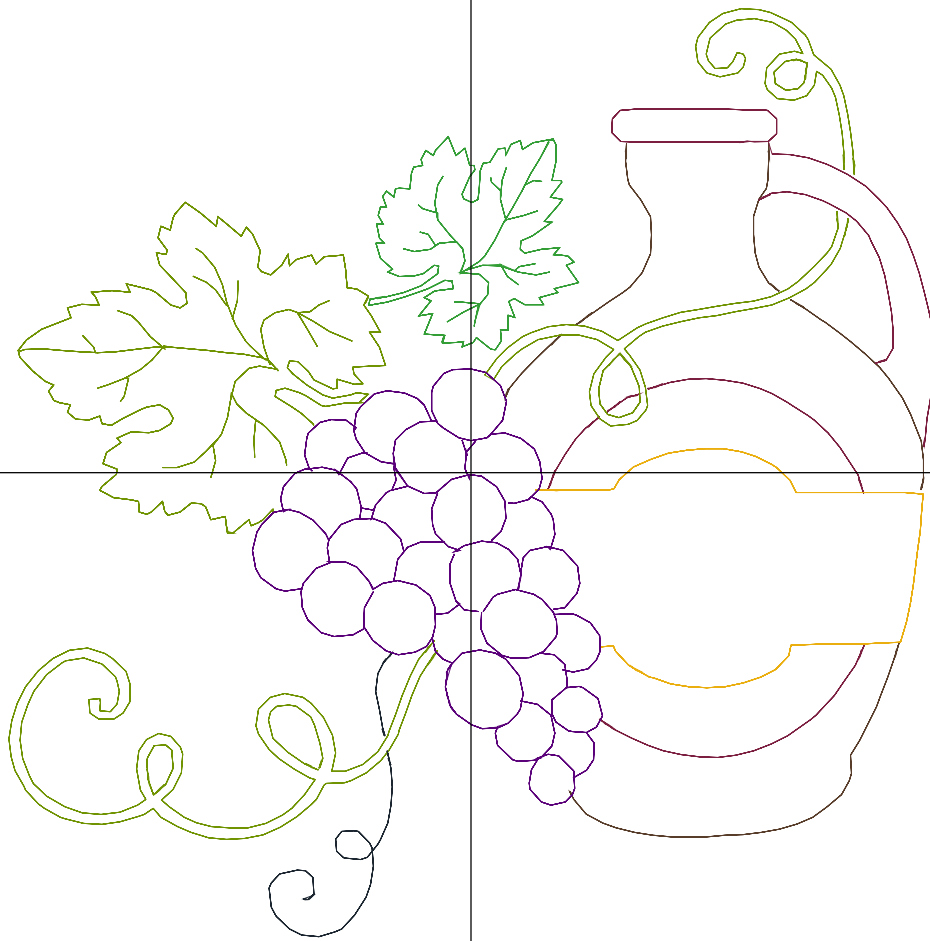

ZOOM 72%

Color Sequence:

Design Name: atwnls2054-5x7	Customer Name:	Machine Set: Default	
Size=122.2 mm x 122.8 mm (4.81 inch x 4.83 inch) Stitch No.=4920 ChangeColor No.=6 Trim No.=18			

**Design Note:**

ZOOM 85%

**Color Sequence:**

<b>Design Name:</b> atwnls2055-5x7	<b>Customer Name:</b>	<b>Machine Set:</b> Default	
<b>Size=121.2 mm x 144.6 mm (4.77 inch x 5.69 inch) Stitch No.=6719 ChangeColor No.=9 Trim No.=22</b>			