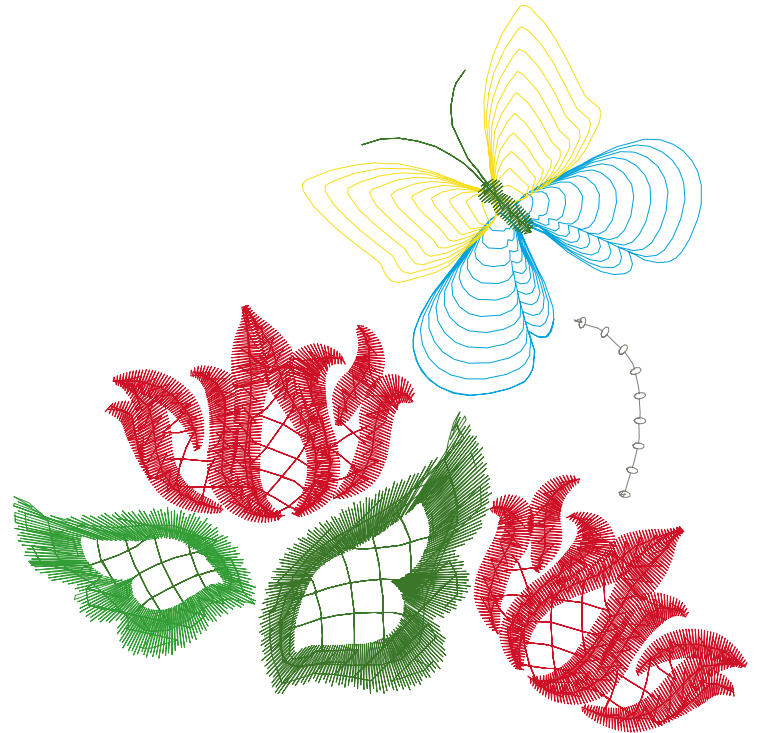

ZOOM 100%

Color Sequence:

Customer Name:	Machine Set: Default		
Size=97.10 mm x 96.10 mm	Stitch No.=8044	ChangeColor No.=5	Trim No.=8

Design Note:

No.	Thread	Length(m)
1.	 Robison Anton Super Brite Poly.Scarlet Flame.9020	9.68
2.	 Robison Anton Super Brite Poly.Gray Flannel.9117	0.07
3.	 Robison Anton Super Brite Poly.California Blue.5689	0.77
4.	 Robison Anton Super Brite Poly.Black Eyed Susie.5861	0.60
5.	 Robison Anton Super Brite Poly.Green.5509	4.47
6.	 Robison Anton Super Brite Poly.Emerald.5514	2.17

ZOOM 100%

Color Sequence:

Customer Name:	Machine Set: Default		
Size=94.30 mm x 96.40 mm	Stitch No.=8555	ChangeColor No.=11	Trim No.=26

No.	Thread	Length(m)
1.	Robison Anton Super Brite Poly.Sapphire.5580	0.37
2.	Robison Anton Super Brite Poly.Heron Blue.5825	3.19
3.	Robison Anton Super Brite Poly.Passion.5591	0.75
4.	Robison Anton Super Brite Poly.Aubergine.9046	7.71
5.	Robison Anton Super Brite Poly.Poker Primrose.9011	0.22
6.	Robison Anton Super Brite Poly.Gray Flannel.9117	0.19
7.	Robison Anton Super Brite Poly.Deep Purple.5803	0.71
8.	Robison Anton Super Brite Poly.Granite.9099	5.35
9.	Robison Anton Super Brite Poly.Golden Stargazor.9051	0.85
10.	Robison Anton Super Brite Poly.Deep Green.5584	0.28
11.	Robison Anton Super Brite Poly.Green.5509	2.80
12.	Robison Anton Super Brite Poly.Emerald.5514	1.47