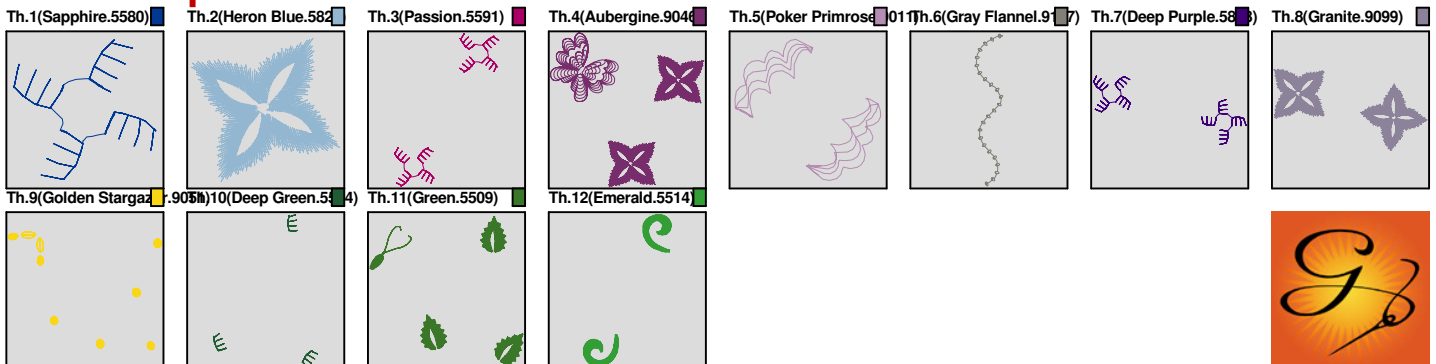

ZOOM 100%

Color Sequence:

Customer Name:	Machine Set: Default		
Size=94.30 mm x 96.40 mm	Stitch No.=8555	ChangeColor No.=11	Trim No.=26

No.	Thread	Length(m)
1.	Robison Anton Super Brite Poly.Sapphire.5580	0.37
2.	Robison Anton Super Brite Poly.Heron Blue.5825	3.19
3.	Robison Anton Super Brite Poly.Passion.5591	0.75
4.	Robison Anton Super Brite Poly.Aubergine.9046	7.71
5.	Robison Anton Super Brite Poly.Poker Primrose.9011	0.22
6.	Robison Anton Super Brite Poly.Gray Flannel.9117	0.19
7.	Robison Anton Super Brite Poly.Deep Purple.5803	0.71
8.	Robison Anton Super Brite Poly.Granite.9099	5.35
9.	Robison Anton Super Brite Poly.Golden Stargazor.9051	0.85
10.	Robison Anton Super Brite Poly.Deep Green.5584	0.28
11.	Robison Anton Super Brite Poly.Green.5509	2.80
12.	Robison Anton Super Brite Poly.Emerald.5514	1.47

ZOOM 100%

Color Sequence:

Customer Name:	Machine Set: Default		
Size=98.30 mm x 98.80 mm	Stitch No.=8388	ChangeColor No.=10	Trim No.=14

Design Note:

No.	Thread	Length(m)
1.	Robison Anton Super Brite Poly.Isle Green.5612	4.15
2.	Robison Anton Super Brite Poly.Blue.5520	4.55
3.	Robison Anton Super Brite Poly.Dark Texas Orange.5769	5.16
4.	Robison Anton Super Brite Poly.Wild Pink.5559	0.16
5.	Robison Anton Super Brite Poly.Golden Stargazor.9051	0.90
6.	Robison Anton Super Brite Poly.Coronation Gold.9014	0.25
7.	Robison Anton Super Brite Poly.Scarlet Flame.9020	0.65
8.	Robison Anton Super Brite Poly.Gray Flannel.9117	0.17
9.	Robison Anton Super Brite Poly.Royal.5510	0.82
10.	Robison Anton Super Brite Poly.Veggie Green.9091	0.09
11.	Robison Anton Super Brite Poly.Golden Poppy.5630	4.53