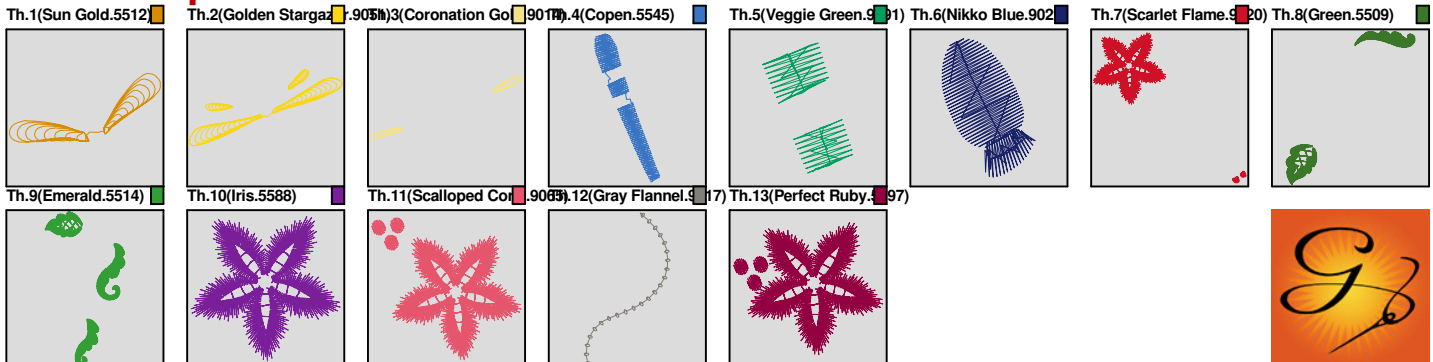

ZOOM 100%

Color Sequence:

Customer Name:	Machine Set: Default		
Size=98.70 mm x 98.20 mm	Stitch No.=9708	ChangeColor No.=12	Trim No.=22

No.	Thread	Length(m)
1.	Robison Anton Super Brite Poly.Sun Gold.5512	0.57
2.	Robison Anton Super Brite Poly.Golden Stargazor.9051	1.42
3.	Robison Anton Super Brite Poly.Coronation Gold.9014	0.23
4.	Robison Anton Super Brite Poly.Copen.5545	0.66
5.	Robison Anton Super Brite Poly.Veggie Green.9091	0.19
6.	Robison Anton Super Brite Poly.Nikko Blue.9022	0.64
7.	Robison Anton Super Brite Poly.Scarlet Flame.9020	3.47
8.	Robison Anton Super Brite Poly.Green.5509	3.23
9.	Robison Anton Super Brite Poly.Emerald.5514	4.05
10.	Robison Anton Super Brite Poly.Iris.5588	3.37
11.	Robison Anton Super Brite Poly.Scalloped Coral.9065	3.66
12.	Robison Anton Super Brite Poly.Gray Flannel.9117	0.18
13.	Robison Anton Super Brite Poly.Perfect Ruby.5797	3.60

ZOOM 100%

Color Sequence:

Customer Name:	Machine Set: Default		
Size=97.10 mm x 96.10 mm	Stitch No.=8044	ChangeColor No.=5	Trim No.=8

Design Note:

No.	Thread	Length(m)
1.	 Robison Anton Super Brite Poly.Scarlet Flame.9020	9.68
2.	 Robison Anton Super Brite Poly.Gray Flannel.9117	0.07
3.	 Robison Anton Super Brite Poly.California Blue.5689	0.77
4.	 Robison Anton Super Brite Poly.Black Eyed Susie.5861	0.60
5.	 Robison Anton Super Brite Poly.Green.5509	4.47
6.	 Robison Anton Super Brite Poly.Emerald.5514	2.17