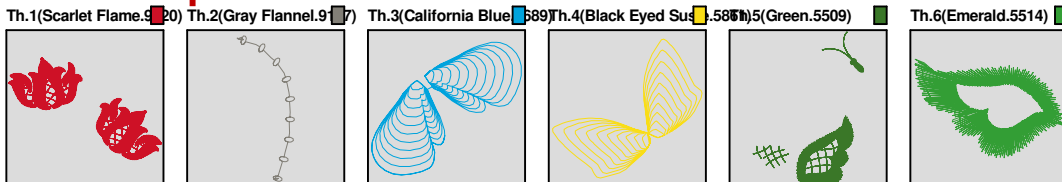

ZOOM 100%

Color Sequence:

Customer Name:	Machine Set: Default		
Size=97.10 mm x 96.10 mm	Stitch No.=8044	ChangeColor No.=5	Trim No.=8

Design Note:

No.	Thread	Length(m)
1.	 Robison Anton Super Brite Poly.Scarlet Flame.9020	9.68
2.	 Robison Anton Super Brite Poly.Gray Flannel.9117	0.07
3.	 Robison Anton Super Brite Poly.California Blue.5689	0.77
4.	 Robison Anton Super Brite Poly.Black Eyed Susie.5861	0.60
5.	 Robison Anton Super Brite Poly.Green.5509	4.47
6.	 Robison Anton Super Brite Poly.Emerald.5514	2.17

ZOOM 100%

Color Sequence:

Customer Name:	Machine Set: Default		
Size=94.30 mm x 96.40 mm	Stitch No.=8555	ChangeColor No.=11	Trim No.=26

No.	Thread	Length(m)
1.	Robison Anton Super Brite Poly.Sapphire.5580	0.37
2.	Robison Anton Super Brite Poly.Heron Blue.5825	3.19
3.	Robison Anton Super Brite Poly.Passion.5591	0.75
4.	Robison Anton Super Brite Poly.Aubergine.9046	7.71
5.	Robison Anton Super Brite Poly.Poker Primrose.9011	0.22
6.	Robison Anton Super Brite Poly.Gray Flannel.9117	0.19
7.	Robison Anton Super Brite Poly.Deep Purple.5803	0.71
8.	Robison Anton Super Brite Poly.Granite.9099	5.35
9.	Robison Anton Super Brite Poly.Golden Stargazor.9051	0.85
10.	Robison Anton Super Brite Poly.Deep Green.5584	0.28
11.	Robison Anton Super Brite Poly.Green.5509	2.80
12.	Robison Anton Super Brite Poly.Emerald.5514	1.47