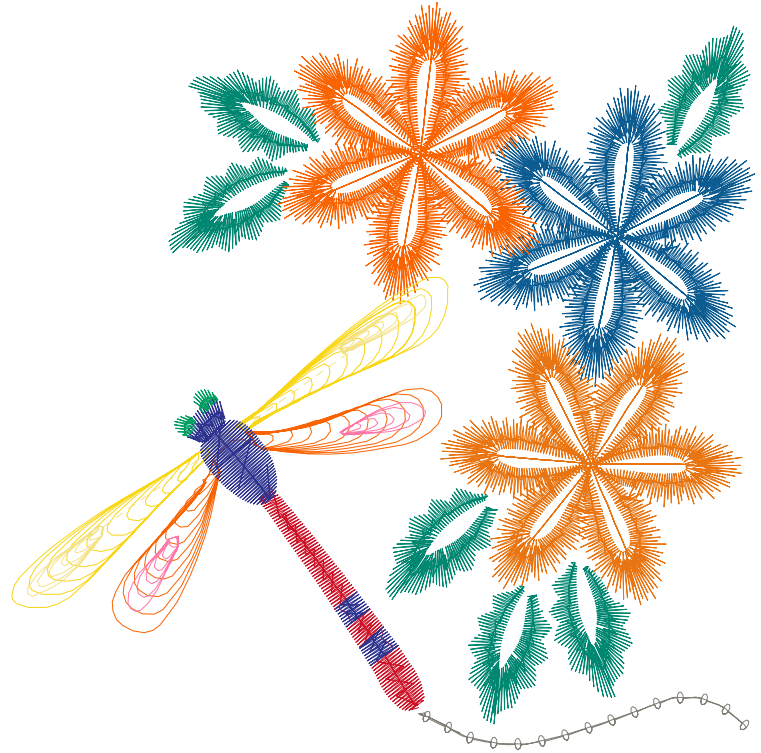

Customer Name:	Machine Set: Default		
Size=98.30 mm x 98.80 mm	Stitch No.=8388	ChangeColor No.=10	Trim No.=14

Design Note:

No.	Thread	Length(m)
1.	Robison Anton Super Brite Poly.Isle Green.5612	4.15
2.	Robison Anton Super Brite Poly.Blue.5520	4.55
3.	Robison Anton Super Brite Poly.Dark Texas Orange.5769	5.16
4.	Robison Anton Super Brite Poly.Wild Pink.5559	0.16
5.	Robison Anton Super Brite Poly.Golden Stargazor.9051	0.90
6.	Robison Anton Super Brite Poly.Coronation Gold.9014	0.25
7.	Robison Anton Super Brite Poly.Scarlet Flame.9020	0.65
8.	Robison Anton Super Brite Poly.Gray Flannel.9117	0.17
9.	Robison Anton Super Brite Poly.Royal.5510	0.82
10.	Robison Anton Super Brite Poly.Veggie Green.9091	0.09
11.	Robison Anton Super Brite Poly.Golden Poppy.5630	4.53

ZOOM 100%

Color Sequence:

Th.1(Isle Green.5612)	Th.2(Blue.5520)	Th.3(Dark Texas Orange.5769)	Th.4(Wild Pink.5559)	Th.5(Golden Stargazor.9051)	Th.6(Coronation Gold.9014)	Th.7(Scarlet Flame.9020)	Th.8(Gray Flannel.9117)
Th.9(Royal.5510)	Th.10(Veggie Green.9091)	Th.11(Golden Poppy.5630)