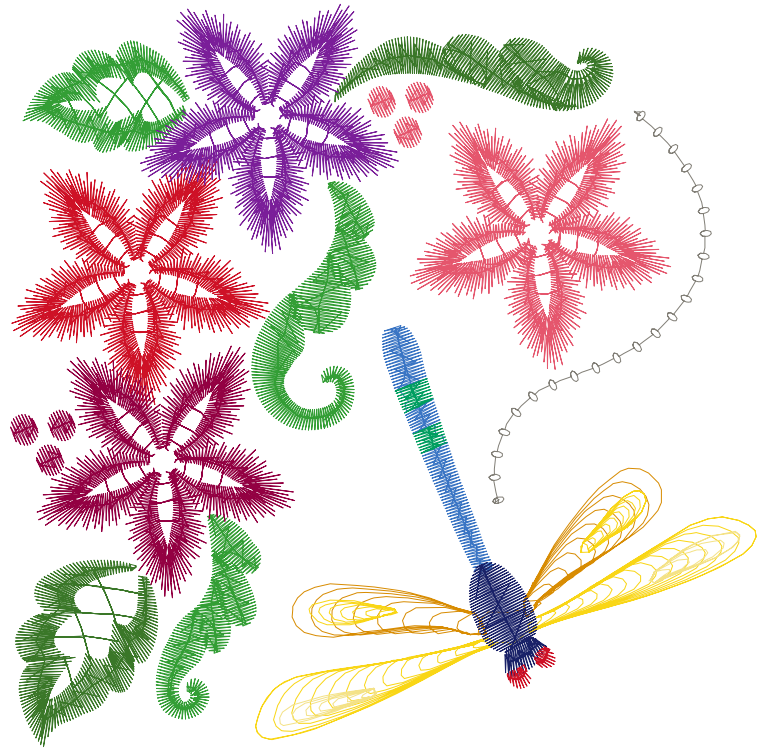

ZOOM 100%

Color Sequence:

Customer Name:	Machine Set: Default		
Size=98.70 mm x 98.20 mm	Stitch No.=9708	ChangeColor No.=12	Trim No.=22

No.	Thread	Length(m)
1.	Robison Anton Super Brite Poly.Sun Gold.5512	0.57
2.	Robison Anton Super Brite Poly.Golden Stargazor.9051	1.42
3.	Robison Anton Super Brite Poly.Coronation Gold.9014	0.23
4.	Robison Anton Super Brite Poly.Copen.5545	0.66
5.	Robison Anton Super Brite Poly.Veggie Green.9091	0.19
6.	Robison Anton Super Brite Poly.Nikko Blue.9022	0.64
7.	Robison Anton Super Brite Poly.Scarlet Flame.9020	3.47
8.	Robison Anton Super Brite Poly.Green.5509	3.23
9.	Robison Anton Super Brite Poly.Emerald.5514	4.05
10.	Robison Anton Super Brite Poly.Iris.5588	3.37
11.	Robison Anton Super Brite Poly.Scalloped Coral.9065	3.66
12.	Robison Anton Super Brite Poly.Gray Flannel.9117	0.18
13.	Robison Anton Super Brite Poly.Perfect Ruby.5797	3.60

ZOOM 100%

Color Sequence:

Customer Name:	Machine Set: Default		
Size=97.10 mm x 96.10 mm	Stitch No.=8044	ChangeColor No.=5	Trim No.=8

Design Note:

No.	Thread	Length(m)
1.	 Robison Anton Super Brite Poly.Scarlet Flame.9020	9.68
2.	 Robison Anton Super Brite Poly.Gray Flannel.9117	0.07
3.	 Robison Anton Super Brite Poly.California Blue.5689	0.77
4.	 Robison Anton Super Brite Poly.Black Eyed Susie.5861	0.60
5.	 Robison Anton Super Brite Poly.Green.5509	4.47
6.	 Robison Anton Super Brite Poly.Emerald.5514	2.17