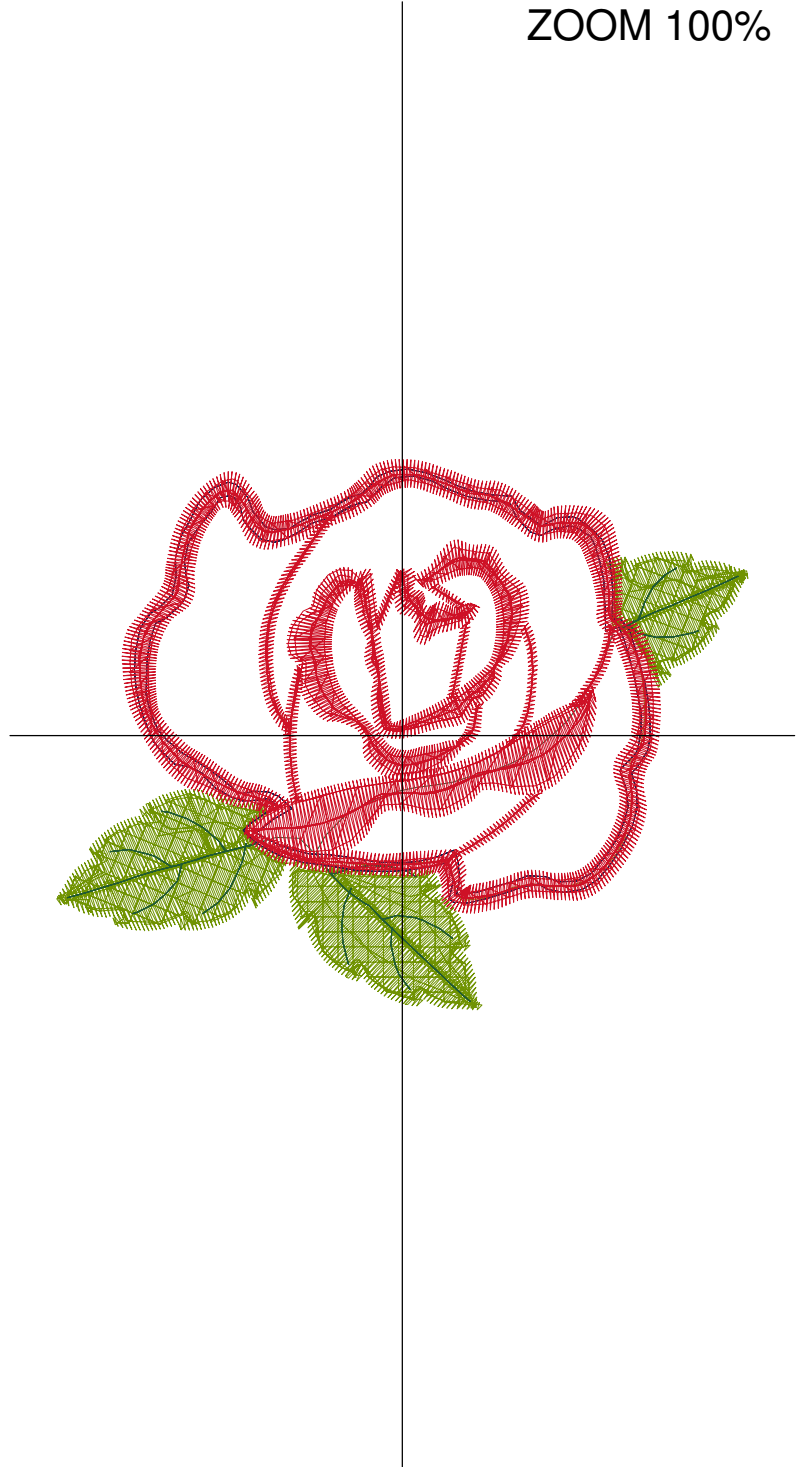

Design Name: atwnls0884	Customer Name:	Machine Set: Default	
Size=91.40 mm x 72.80 mm	Stitch No.=8317	ChangeColor No.=6	Trim No.=2

Design Note:

No.	Thread	Length(m)
1.	Robison Anton Super Brite Poly.Green Dust.5757	6.90
2.	Robison Anton Super Brite Poly.Deep Green.5584	0.78
3.	Robison Anton Super Brite Poly.Scarlet Flame.9020	0.45
4.	Robison Anton Super Brite Poly.PN Navy (24).5824	0.45
5.	Robison Anton Super Brite Poly.Scarlet Flame.9020	0.46
6.	Robison Anton Super Brite Poly.PN Navy (24).5824	0.46
7.	Robison Anton Super Brite Poly.Scarlet Flame.9020	11.45

ZOOM 100%